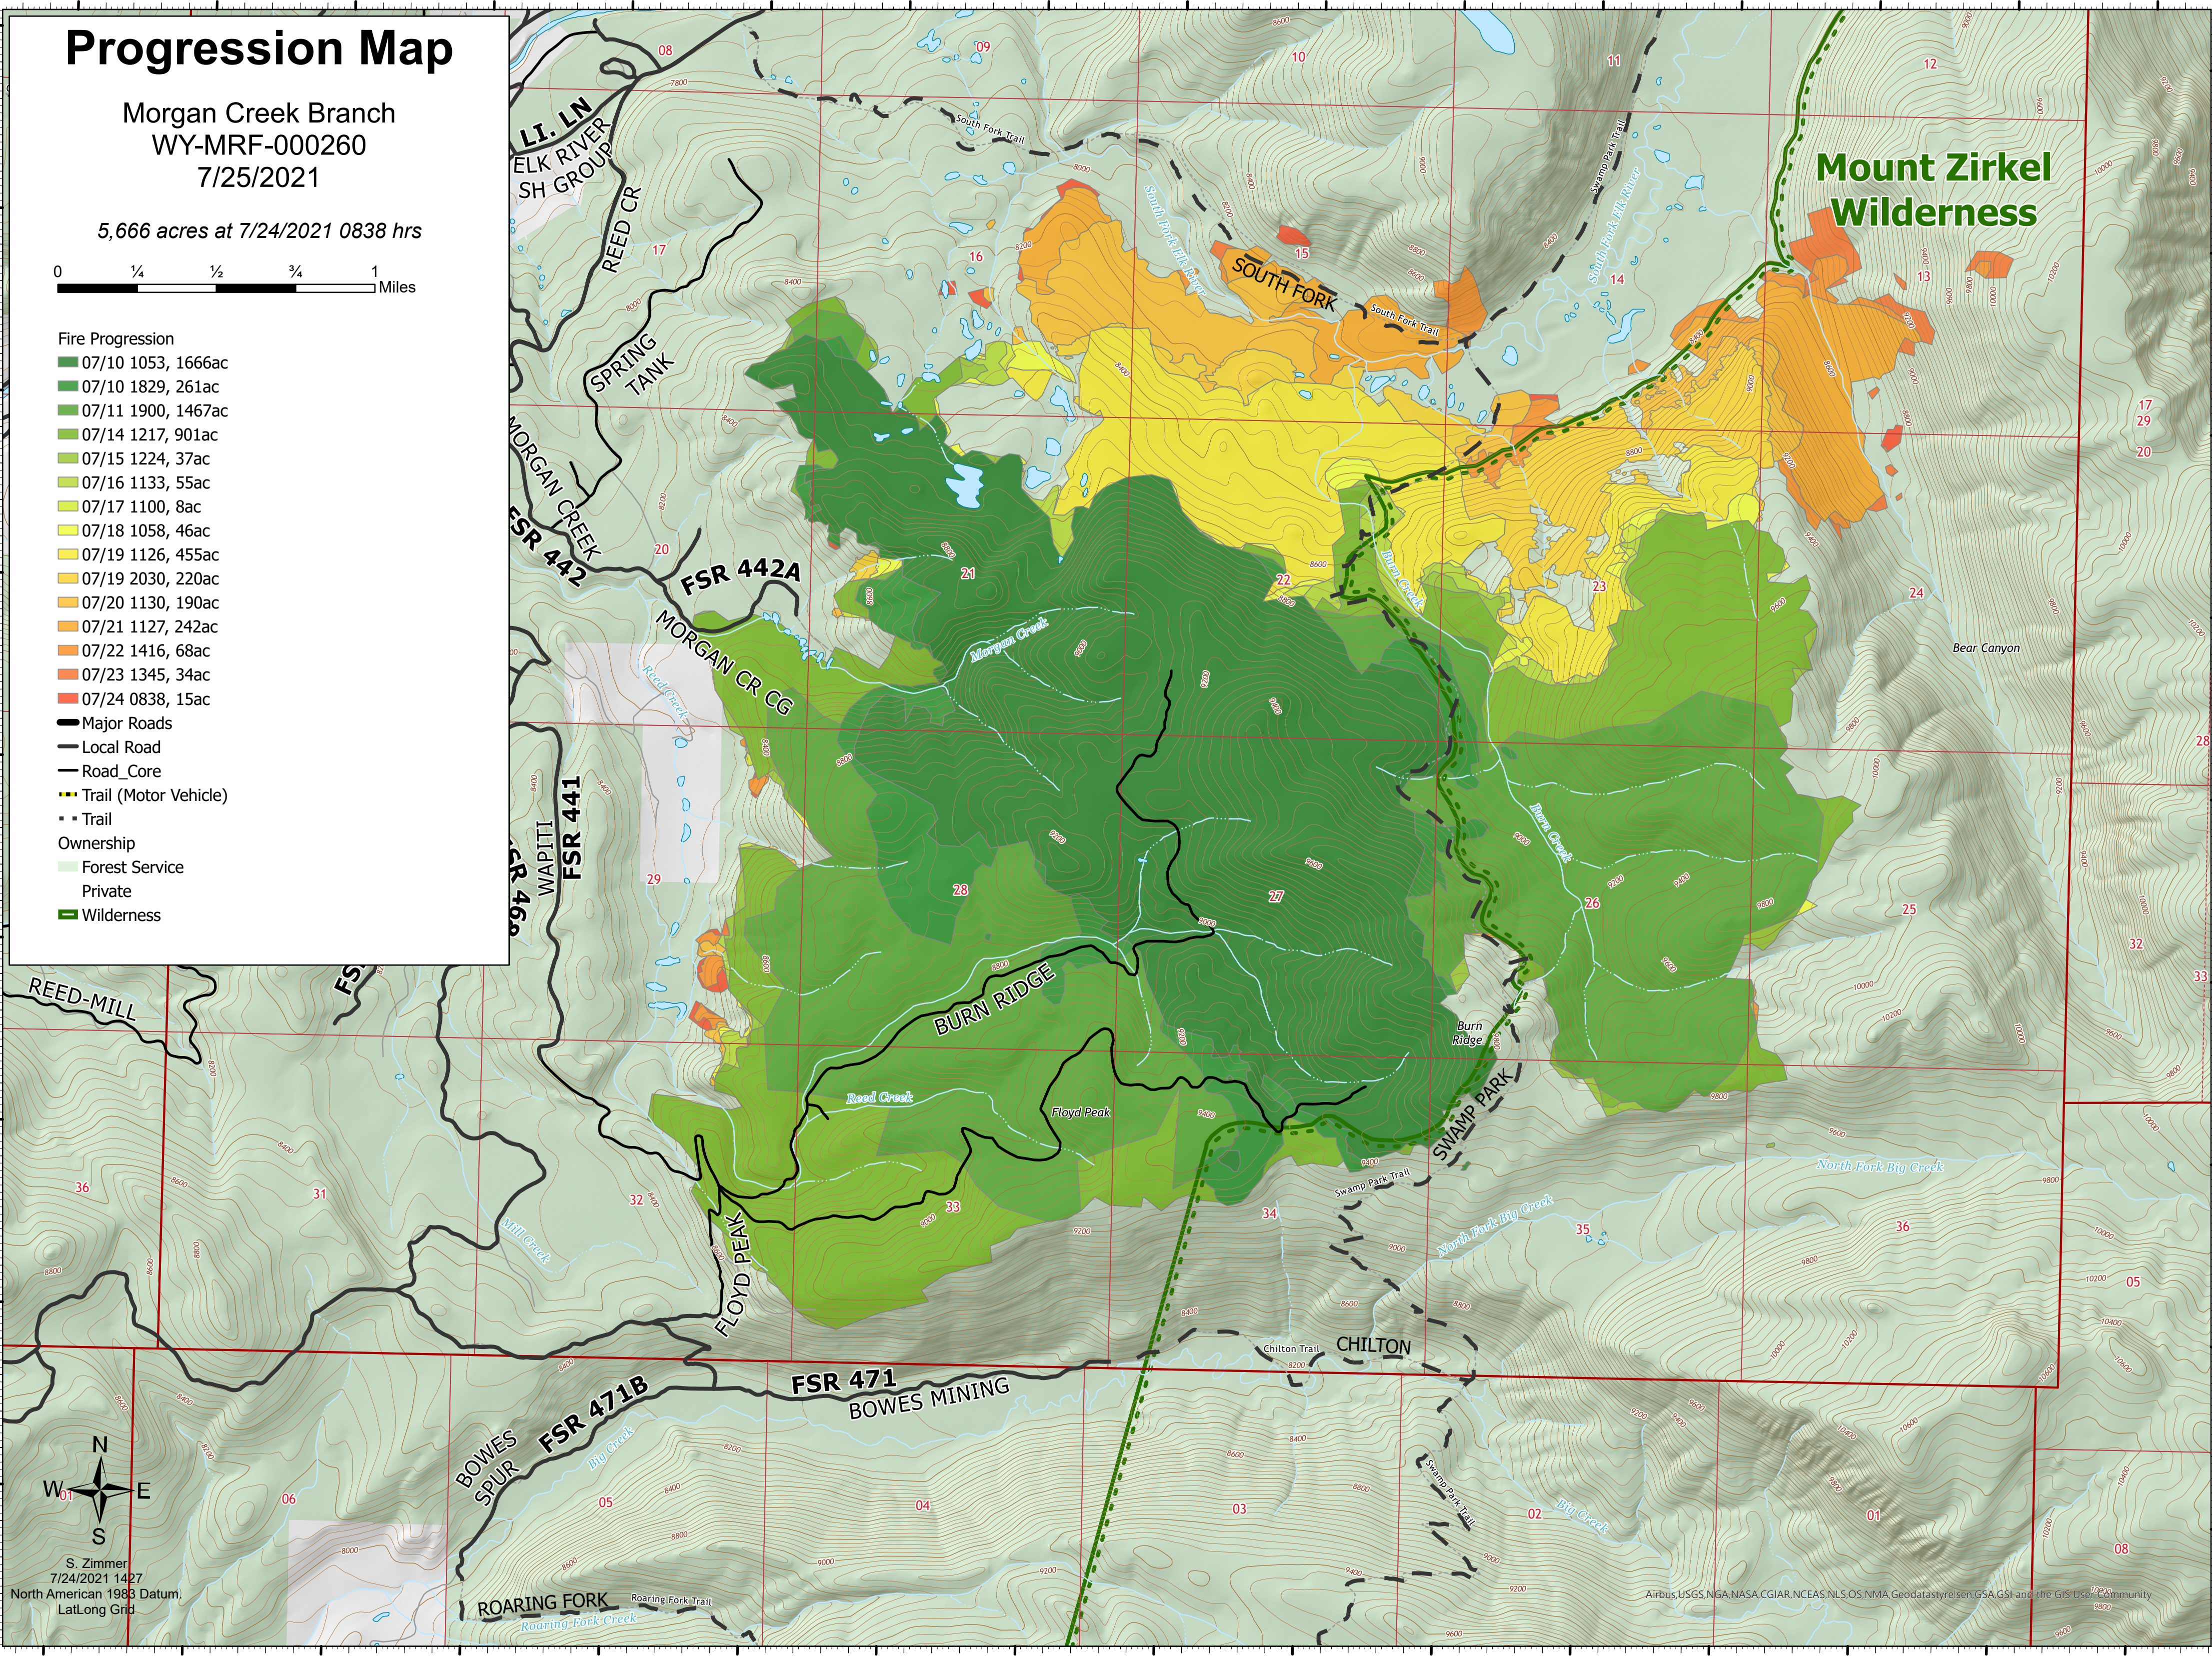

Progression Map

Morgan Creek Branch
WY-MRF-000260
7/25/2021

5,666 acres at 7/24/2021 0838 hrs

Fire Progression

- 07/10 1053, 1666ac
- 07/10 1829, 261ac
- 07/11 1900, 1467ac
- 07/14 1217, 901ac
- 07/15 1224, 37ac
- 07/16 1133, 55ac
- 07/17 1100, 8ac
- 07/18 1058, 46ac
- 07/19 1126, 455ac
- 07/19 2030, 220ac
- 07/20 1130, 190ac
- 07/21 1127, 242ac
- 07/22 1416, 68ac
- 07/23 1345, 34ac
- 07/24 0838, 15ac

- Major Roads
- Local Road
- Road_Core
- Trail (Motor Vehicle)
- Trail
- Ownership
 - Forest Service
 - Private
 - Wilderness

S. Zimmer
7/24/2021 1427
North American 1983 Datum
LatLong Grid