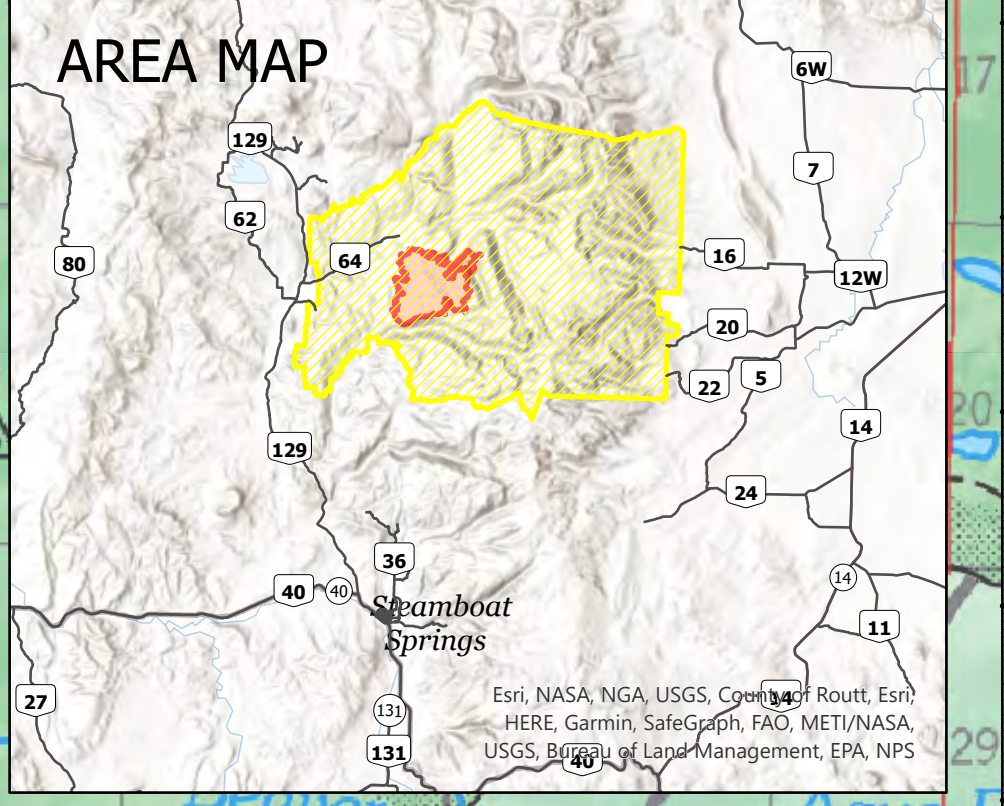

PIO
Morgan Creek Branch
WY-MRF-000260
7/26/2021

5,997 acres at 7/25/2021 1112 hrs

- Division Break
- Closure
- Fire Edge
- Contained Line
- Wildfire Daily Fire Perimeter
- Historic Fires 2000-2021

7/26/2021 1830
Acres from IR(MMA)
North American 1983 Datum, Lat/Long Grid