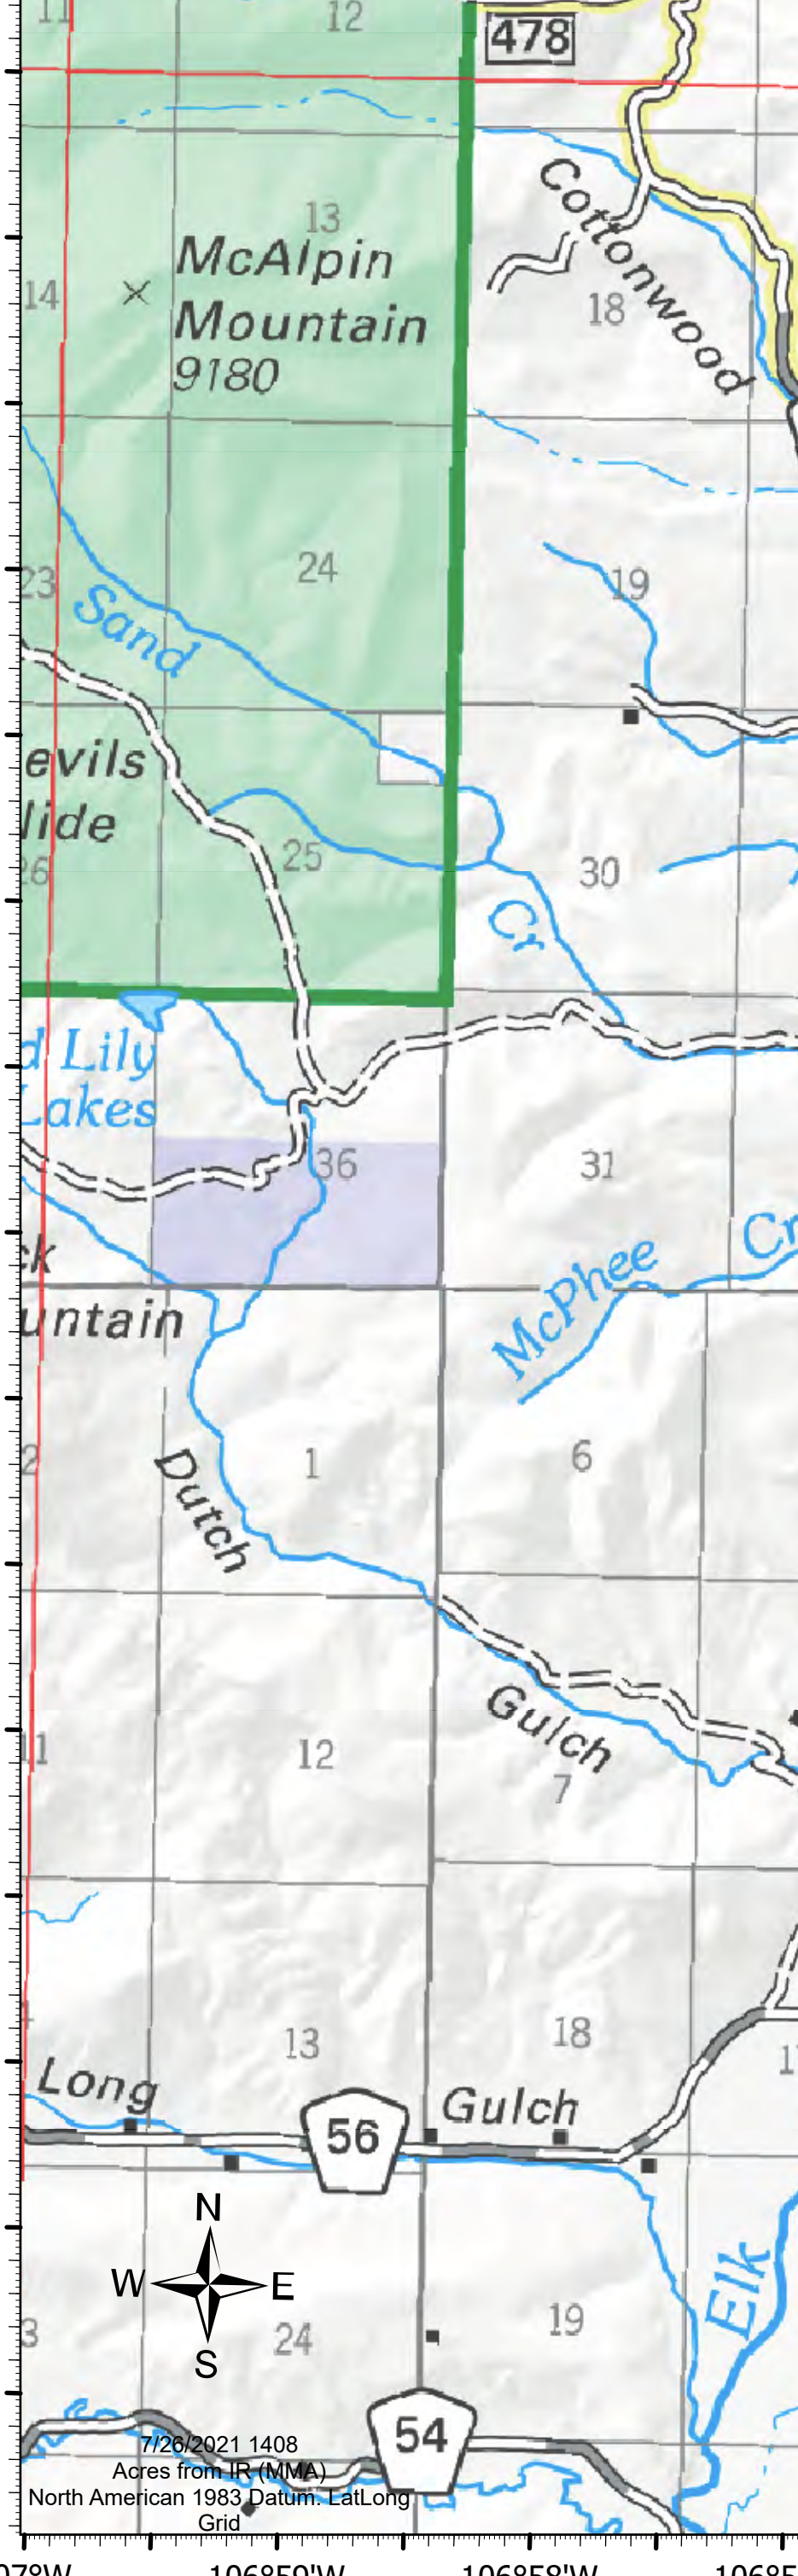

PIO
 Morgan Creek Branch
 WY-MRF-000260
 7/27/2021

6,093 acres at 7/26/2021 1104 hrs

- Division Break
- Incident Command Post
- Closure
- Fire Edge
- Contained Line
- Wildfire Daily Fire Perimeter
- Historic Fires 2000-2021
- Routt National Forest Closure

107°W 106°59'W 106°58'W 106°57'W 106°56'W 106°55'W 106°54'W 106°53'W 106°52'W 106°51.01'W 106°50'W 106°49'W 106°48'W 106°47'W 106°46'W 106°45'W 106°44'W 106°43'W 106°42'W 106°41'W 106°40'W 106°39'W 106°38'W