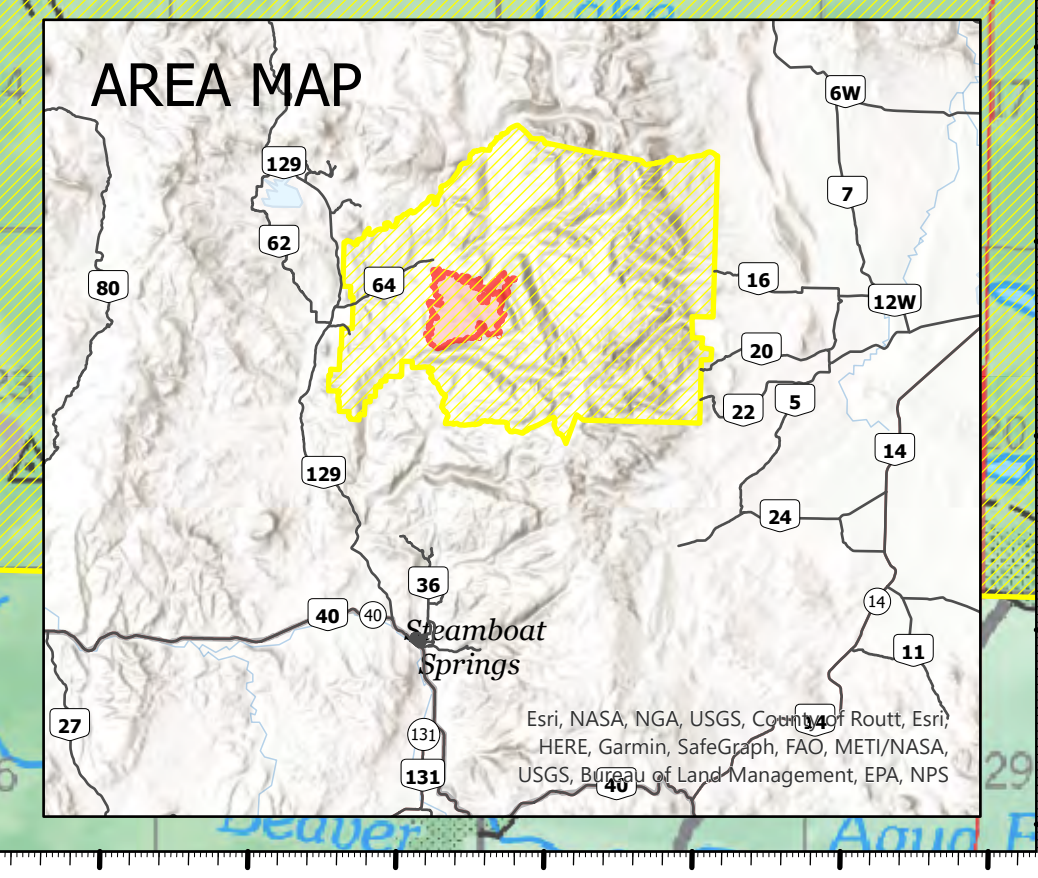

PIO
 Morgan Creek Branch
 WY-MRF-000260
 7/27/2021

6,093 acres at 7/26/2021 1104 hrs

- Division Break
- Incident Command Post
- Closure
- Fire Edge
- Contained Line
- Wildfire Daily Fire Perimeter
- Historic Fires 2000-2021
- Routt National Forest Closure

107°W 106°59'W 106°58'W 106°57'W 106°56'W 106°55'W 106°54'W 106°53'W 106°52'W 106°51.01'W 106°50'W 106°49'W 106°48'W 106°47'W 106°46'W 106°45'W 106°44'W 106°43'W 106°42'W 106°41'W 106°40'W 106°39'W 106°38'W