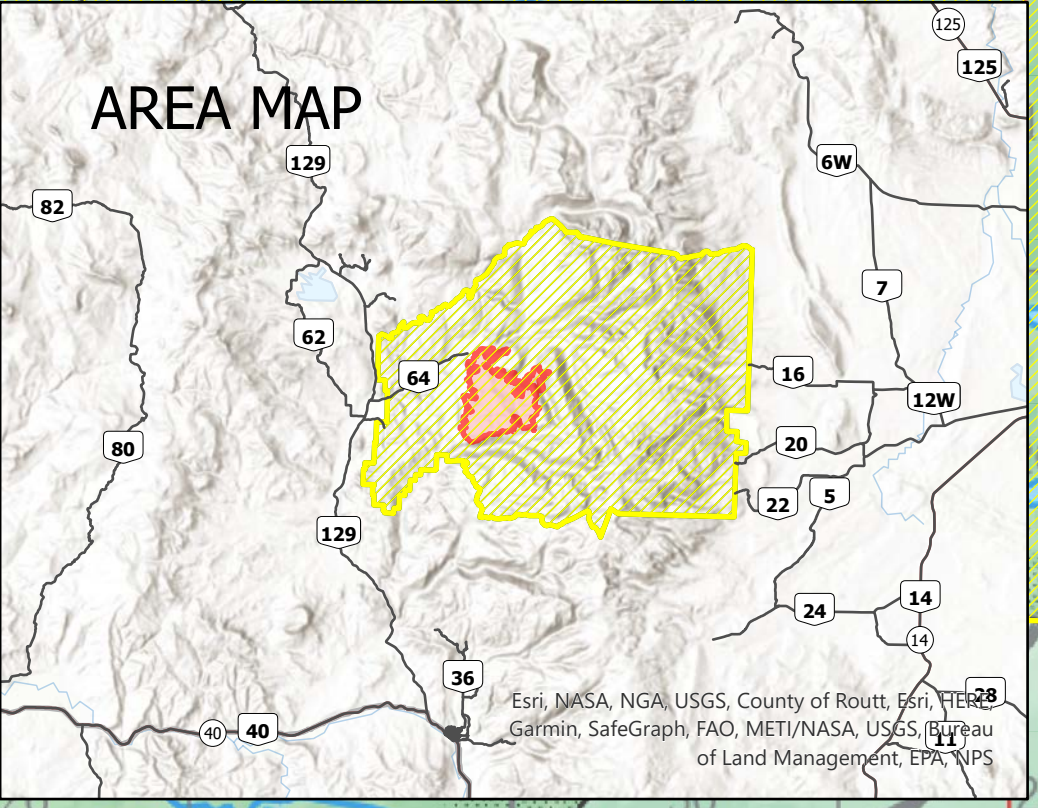

PIO
 Morgan Creek
 WY-MRF-000260
 7/28/2021
 6,555 acres at 7/27/2021 1200 hrs

- ✕ Division Break
- 📍 Incident Command Post
- 🚫 Closure
- 🔥 Fire Edge
- Contained Line
- 🔴 Wildfire Daily Fire Perimeter
- 🟡 Historic Fires 2000-2021
- 🟠 Routt National Forest Closure

107°W 106°59'W 106°58'W 106°57'W 106°56'W 106°55'W 106°54'W 106°53'W 106°52'W 106°51.01'W 106°50'W 106°49'W 106°48'W 106°47'W 106°46'W 106°45'W 106°44'W 106°43'W 106°42'W 106°41'W 106°40'W 106°39'W 106°38'W