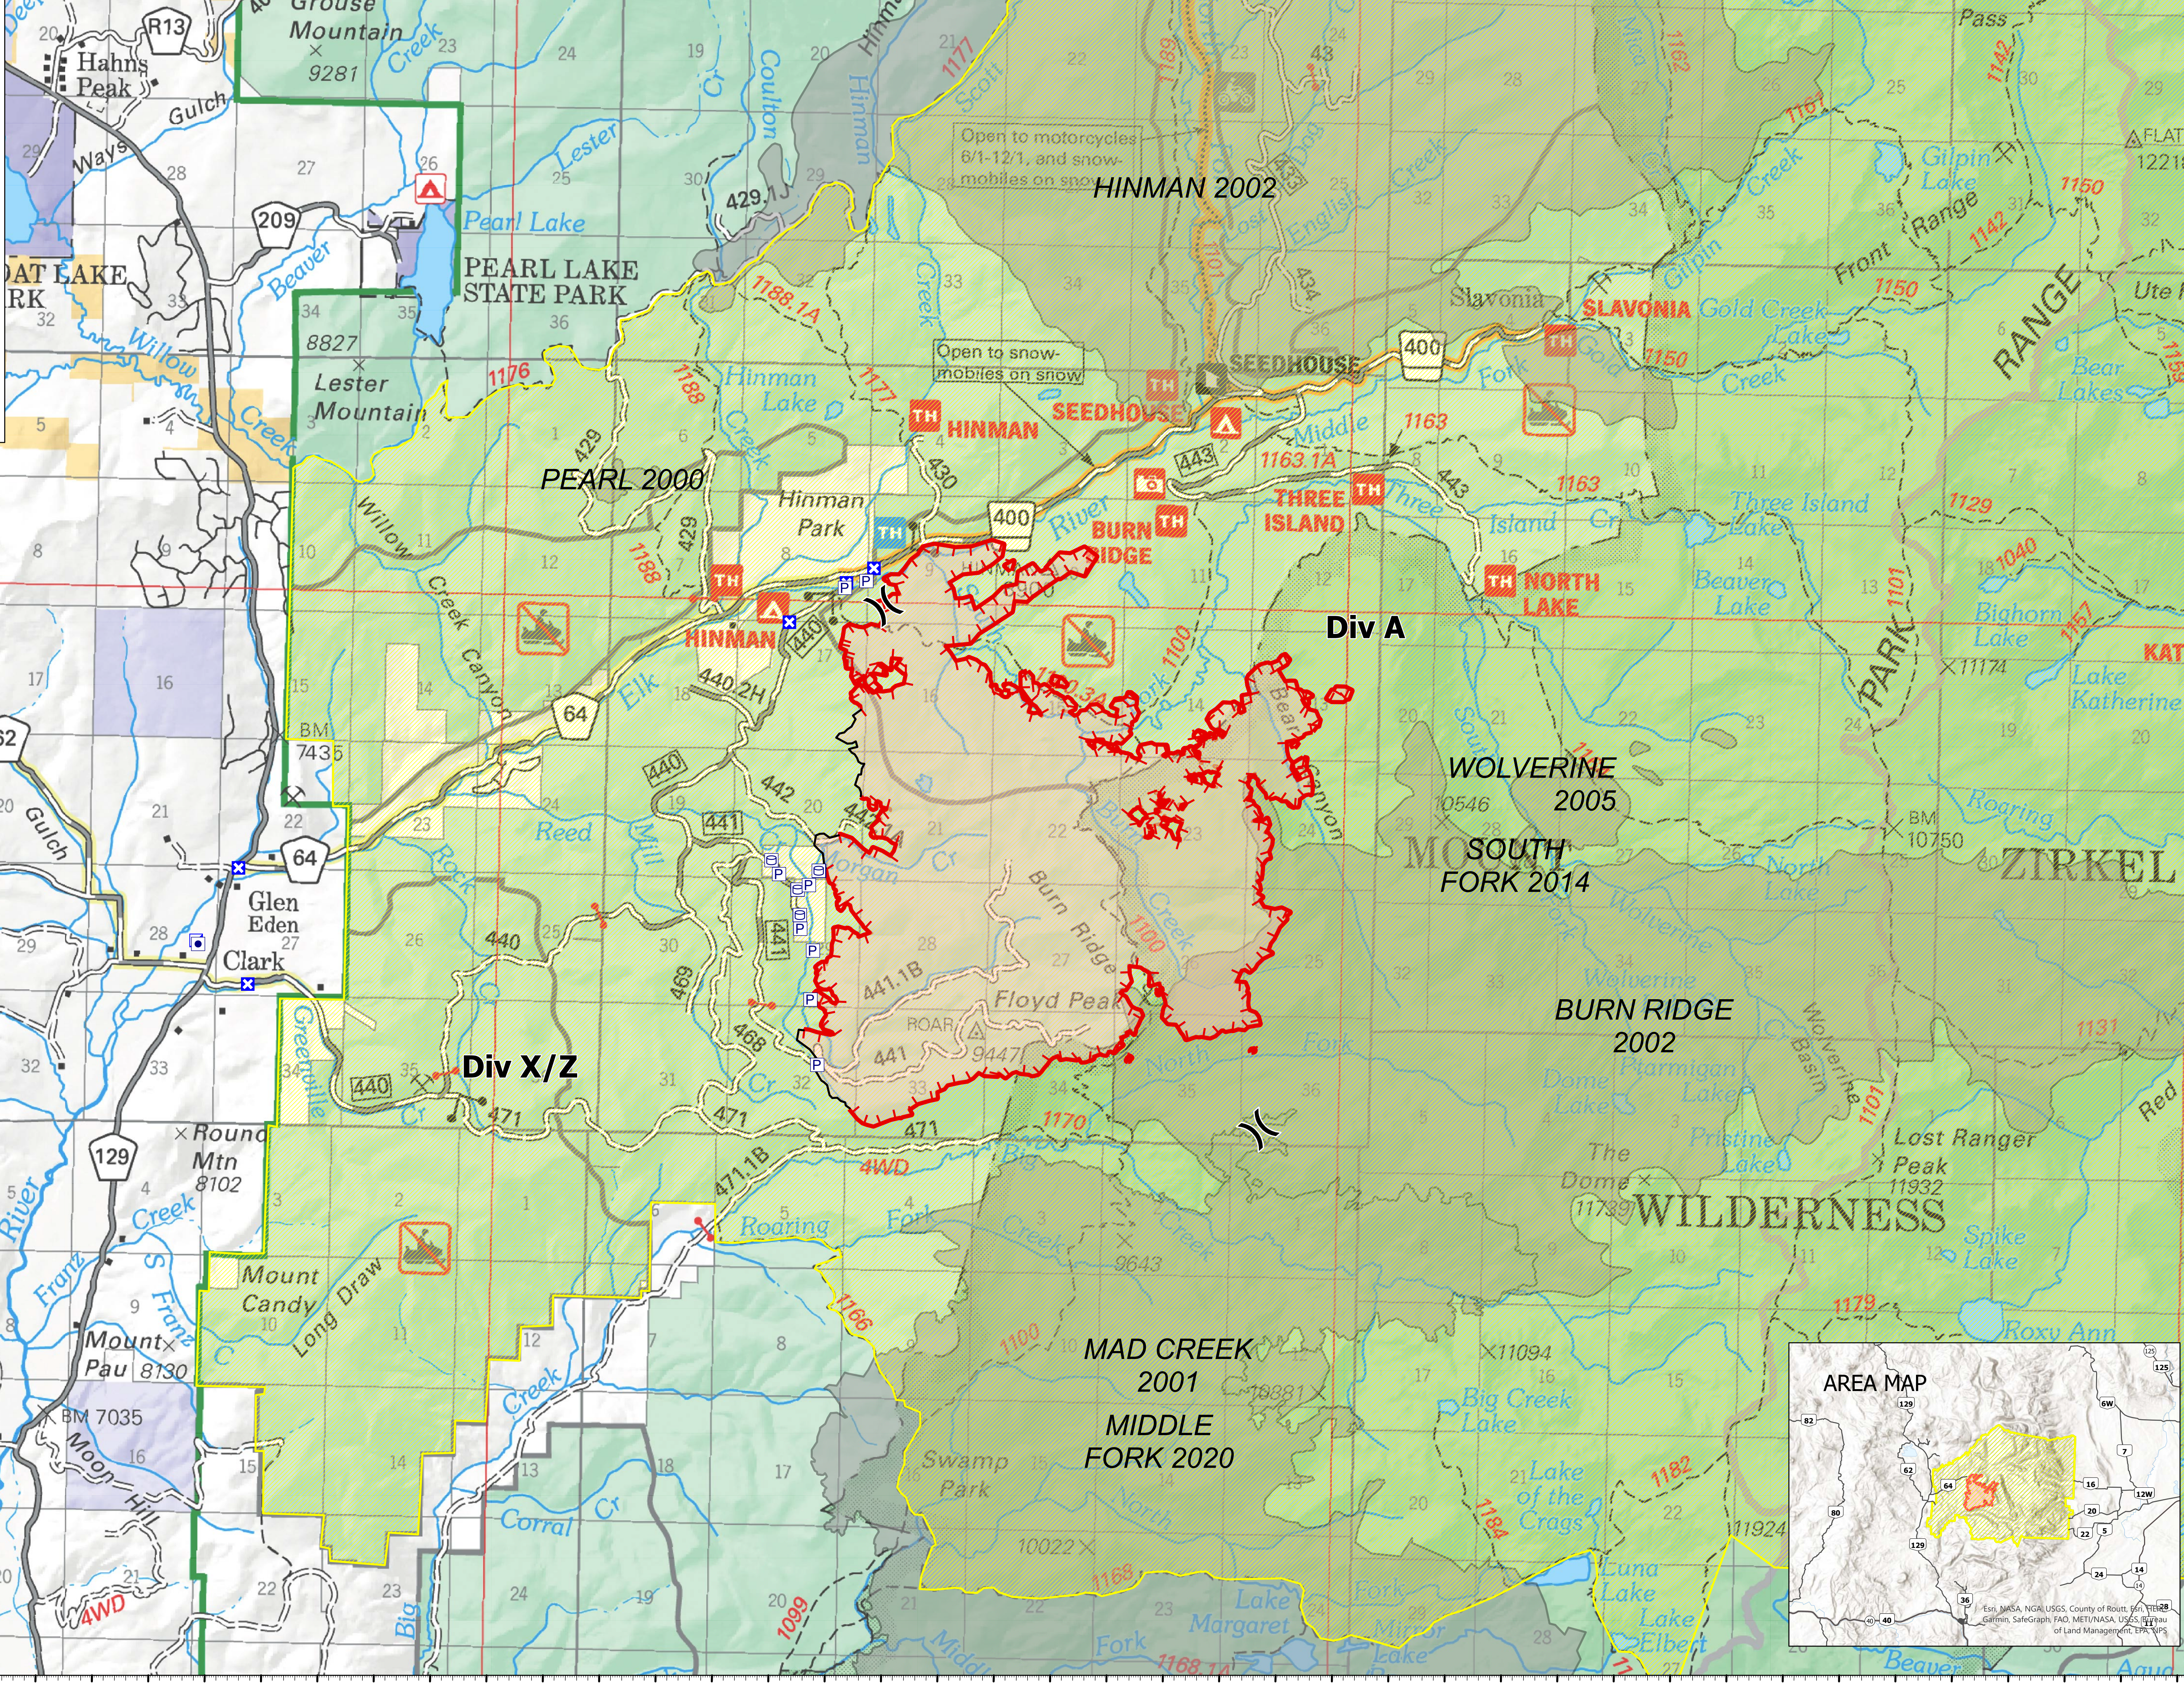

PIO
 Morgan Creek
 WY-MRF-000260
 7/28/2021
 6,555 acres at 7/27/2021 1200 hrs

- ✕ Division Break
- 📍 Incident Command Post
- 🚫 Closure
- 🔥 Fire Edge
- Contained Line
- 🔴 Wildfire Daily Fire Perimeter
- 🟡 Historic Fires 2000-2021
- 🟠 Routt National Forest Closure

107°W 106°59'W 106°58'W 106°57'W 106°56'W 106°55'W 106°54'W 106°53'W 106°52'W 106°51.01'W 106°50'W 106°49'W 106°48'W 106°47'W 106°46'W 106°45'W 106°44'W 106°43'W 106°42'W 106°41'W 106°40'W 106°39'W 106°38'W