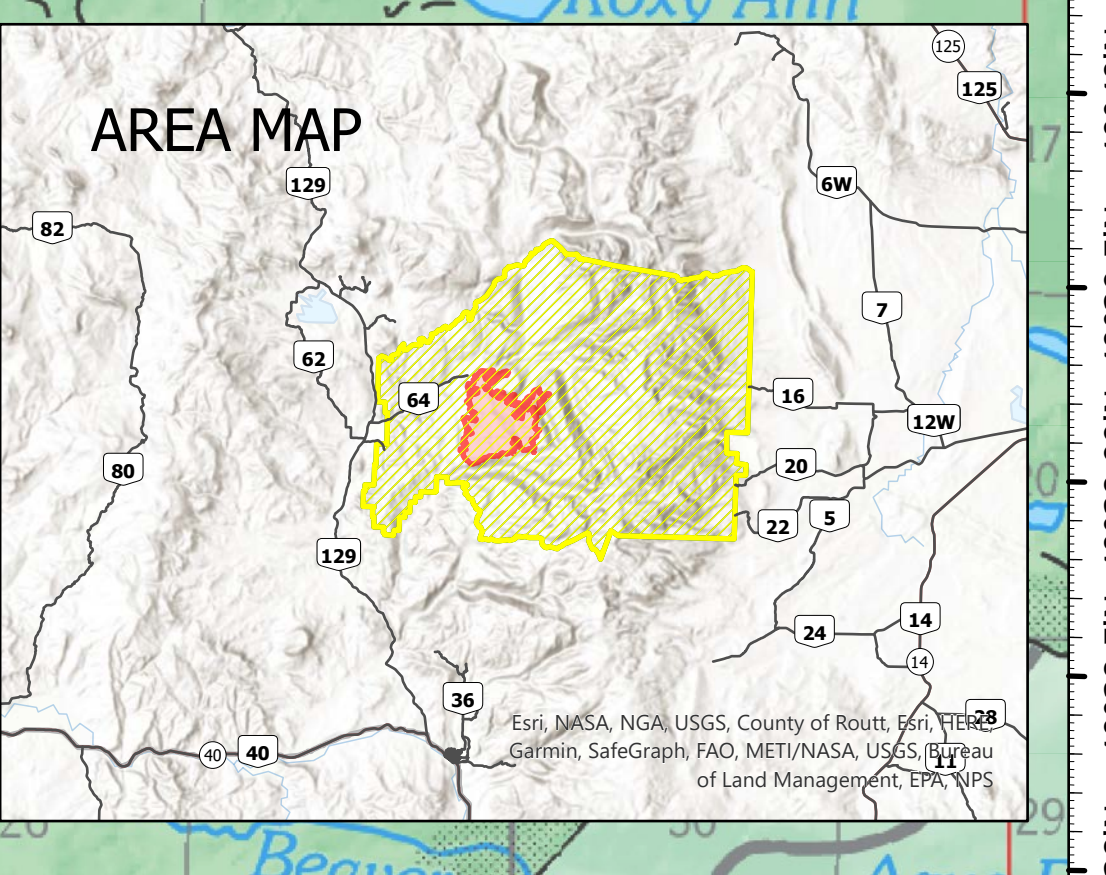

PIO
Morgan Creek
WY-MRF-000260
7/28/2021
6,555 acres at 7/27/2021 1200 hrs

0 0.25 0.5 1 1.5 2 Miles

- ✕ Division Break
- Incident Command Post
- Closure
- ▬ Fire Edge
- ▬ Contained Line
- ▭ Wildfire Daily Fire Perimeter
- ▭ Historic Fires 2000-2021

7/27/2021 1948
Acres from HINMAN
North American 1983 Datum, Lat/Long
Grid