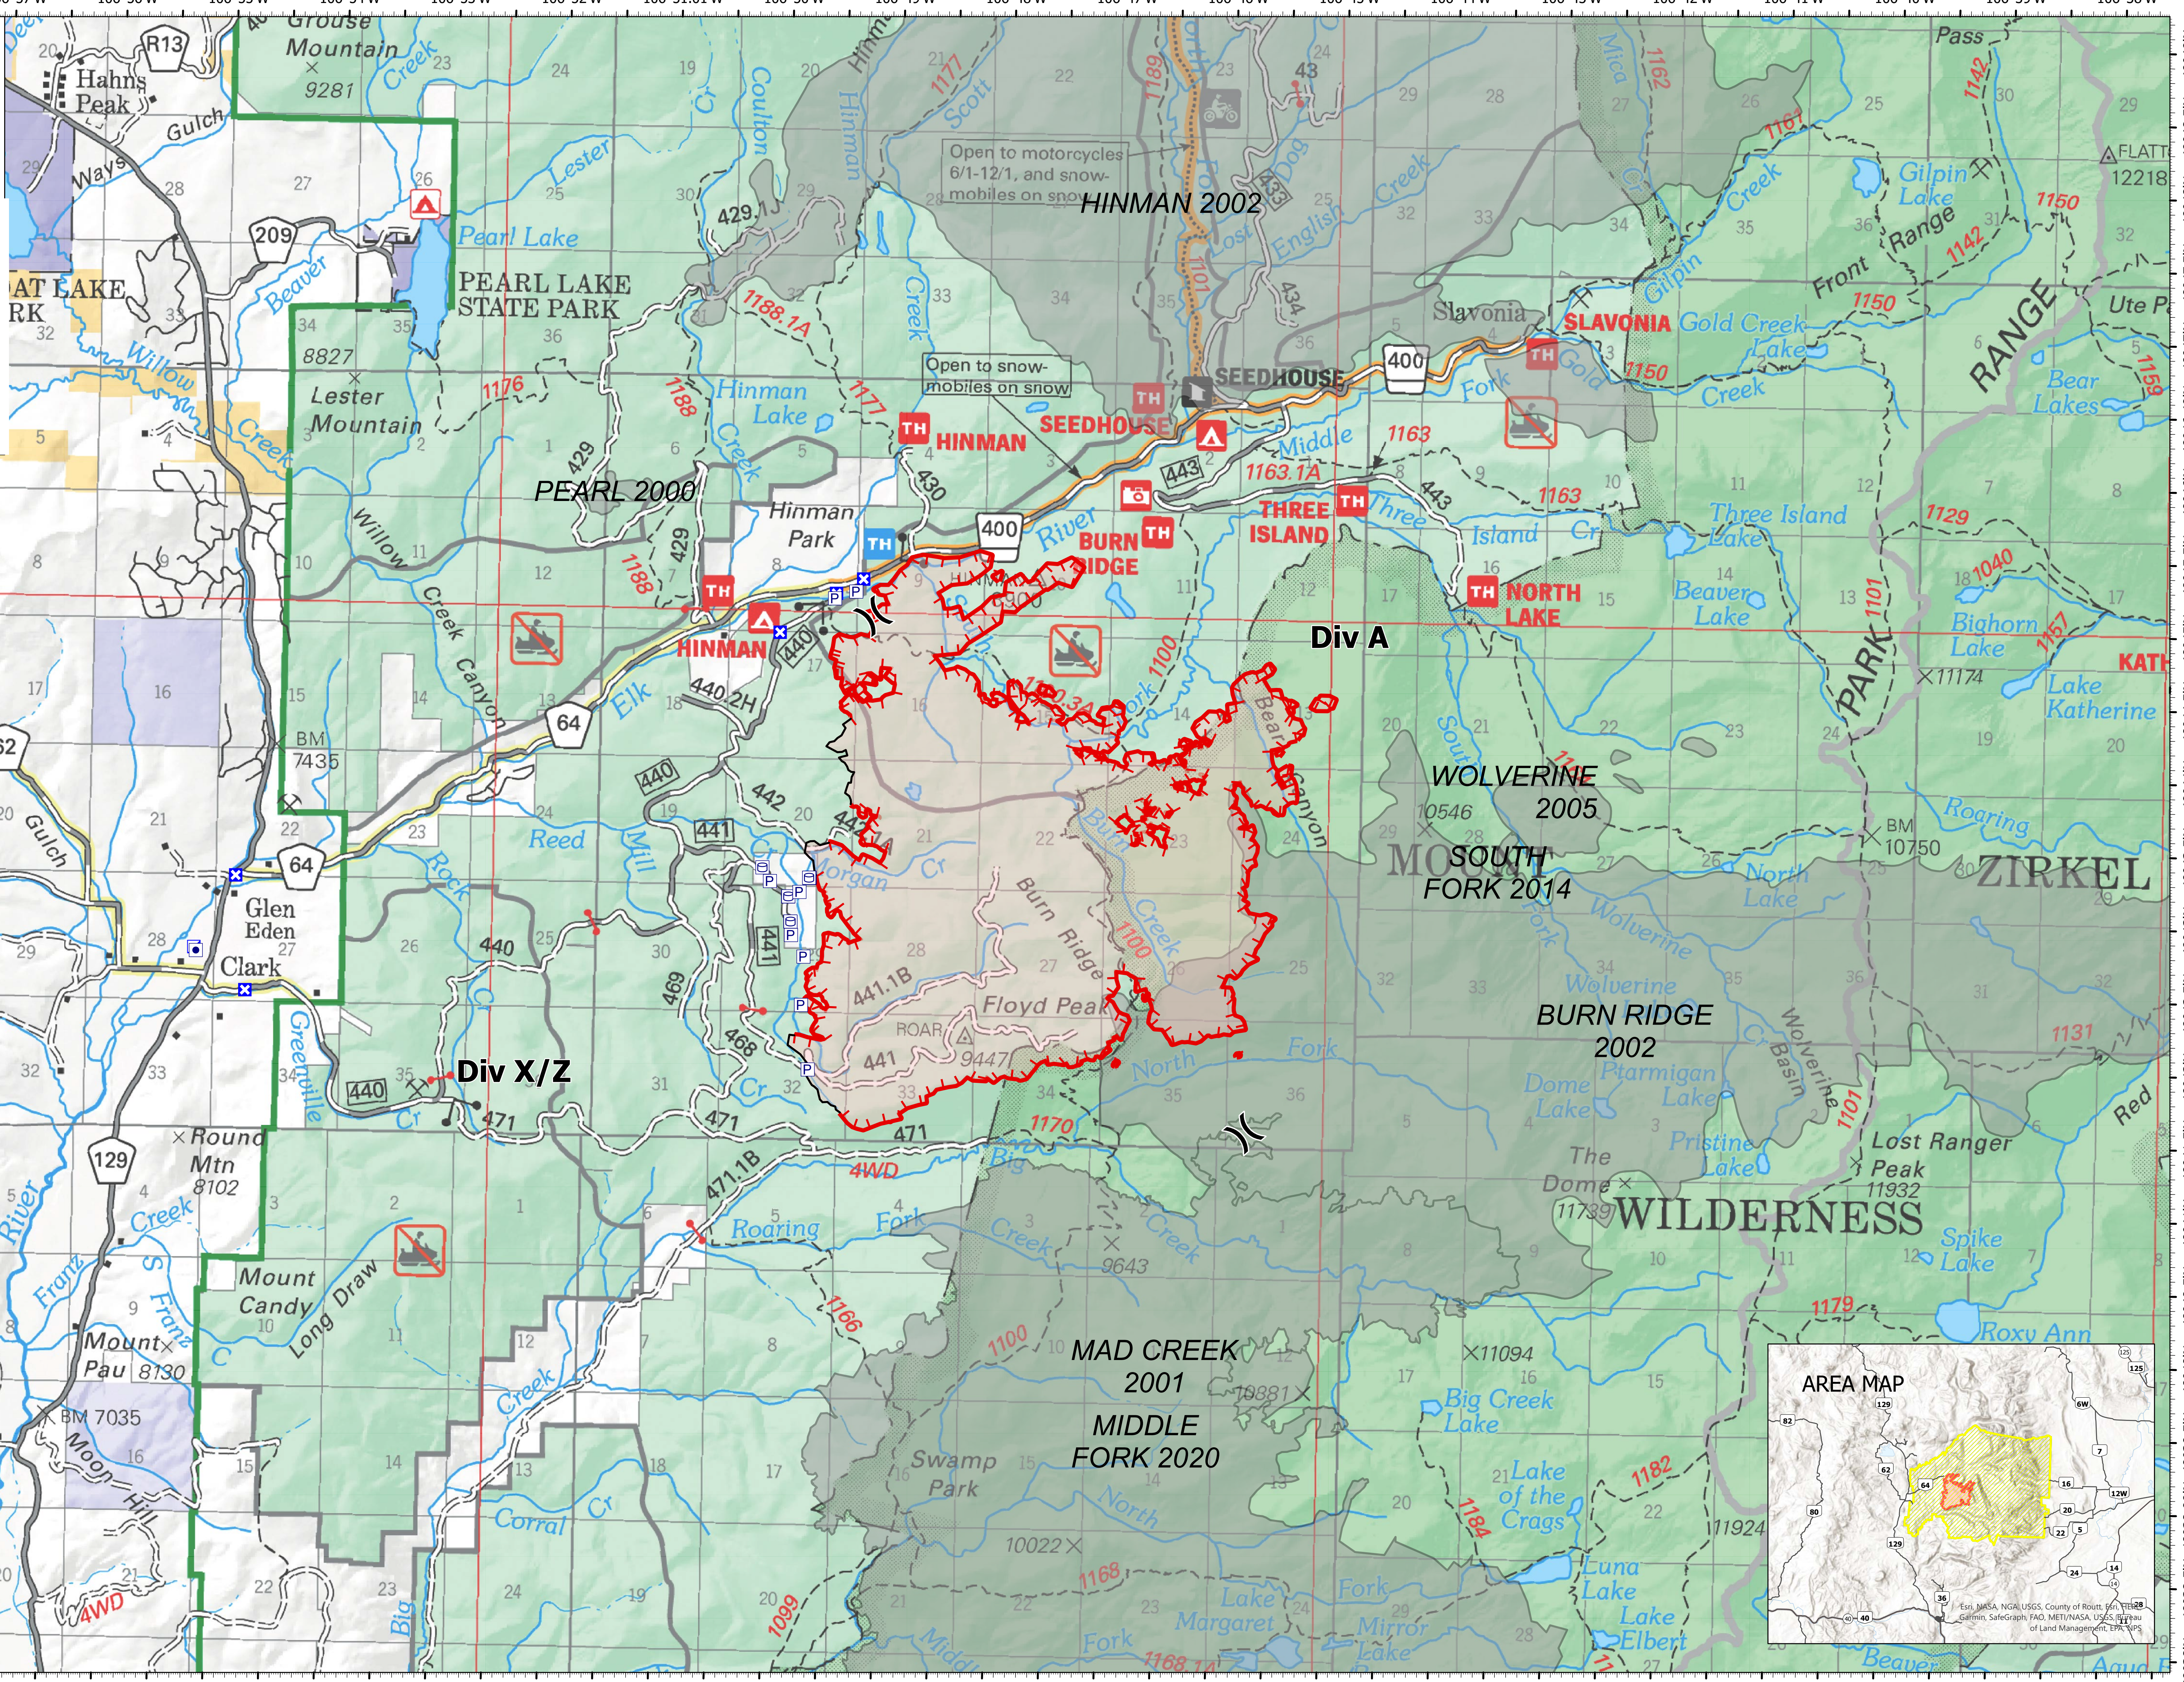

PIO
Morgan Creek
WY-MRF-000260
7/28/2021
6,555 acres at 7/27/2021 1200 hrs

0 0.25 0.5 1 1.5 2 Miles

- ✕ Division Break
- Incident Command Post
- Closure
- ▬ Fire Edge
- ▬ Contained Line
- ▭ Wildfire Daily Fire Perimeter
- ▭ Historic Fires 2000-2021

7/27/2021 1948
Acres from HINMAN
North American 1983 Datum, Lat/Long
Grid