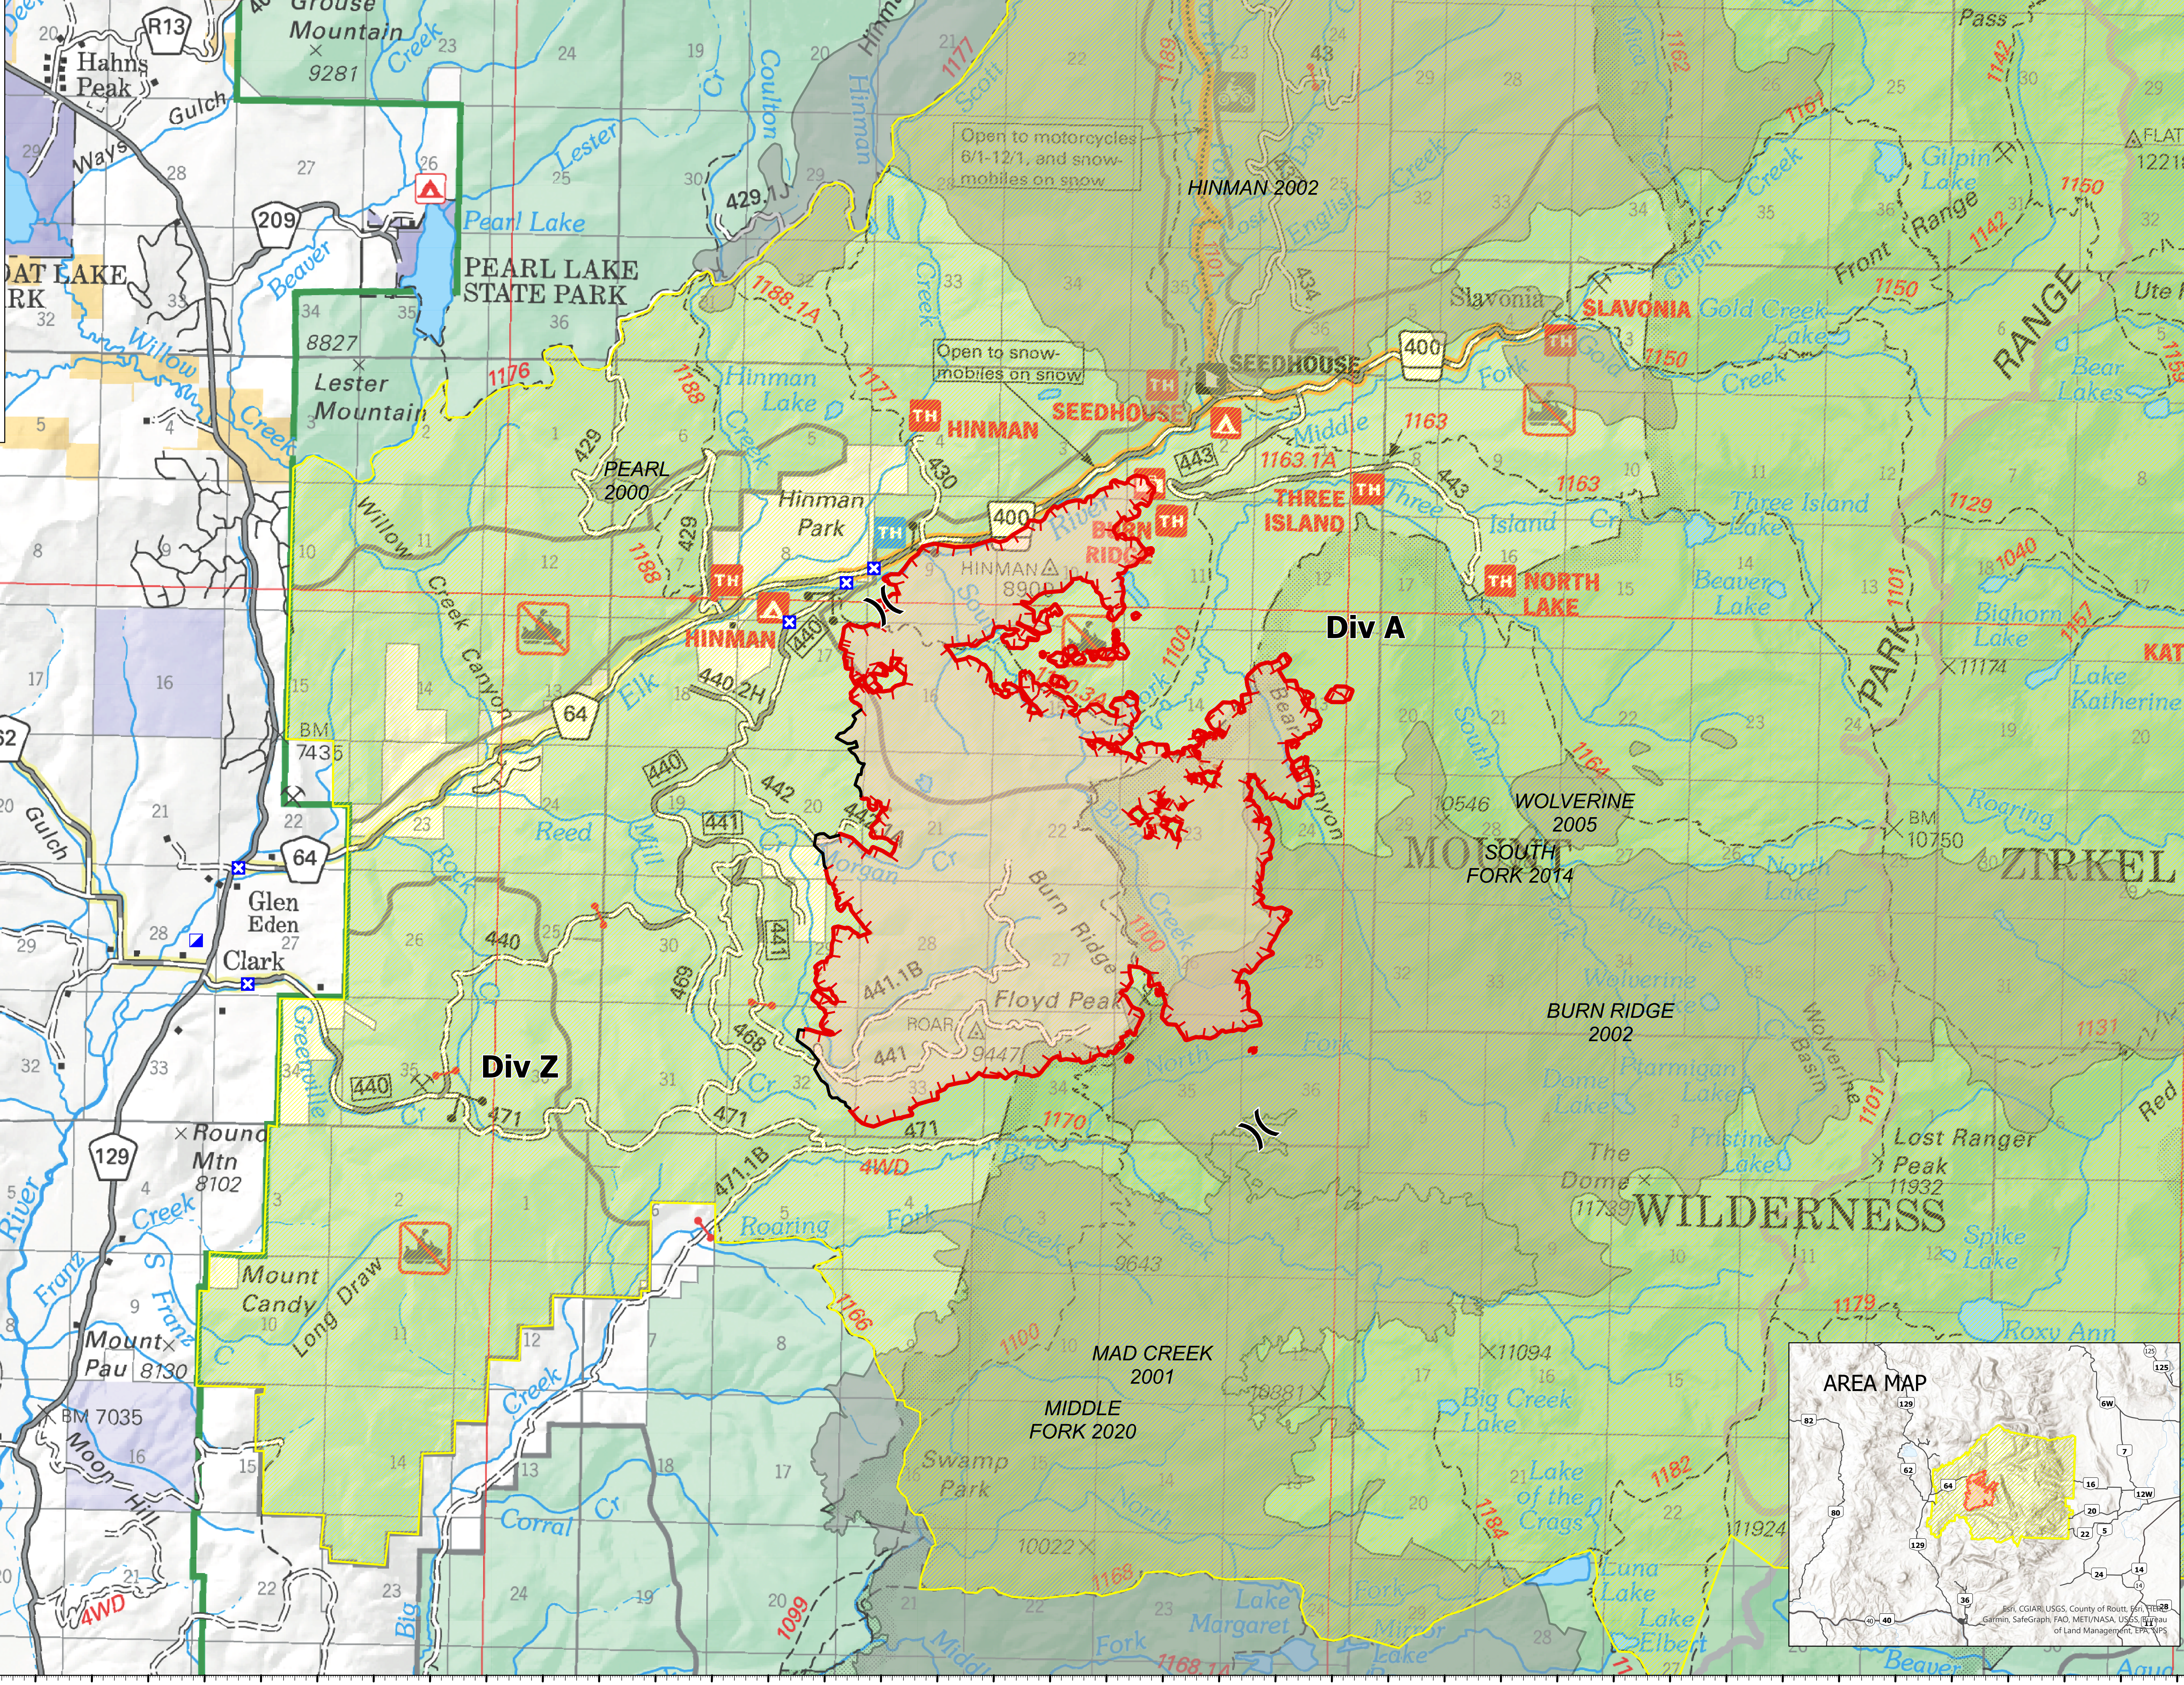

PIO
 Morgan Creek
 WY-MRF-000260
 7/29/2021
 7,049 acres at 7/28/2021 12:15 hrs

✕ Division Break
 ■ Incident Command Post
 ■ Closure
 — Fire Edge
 — Contained Line
 ■ Wildfire Daily Fire Perimeter
 ■ Historic Fires 2000-2021
 ■ Routt National Forest Closure

7/28/2021 1950
 Acres from 1950
 North American 1983 Datum, Lat/Long Grid