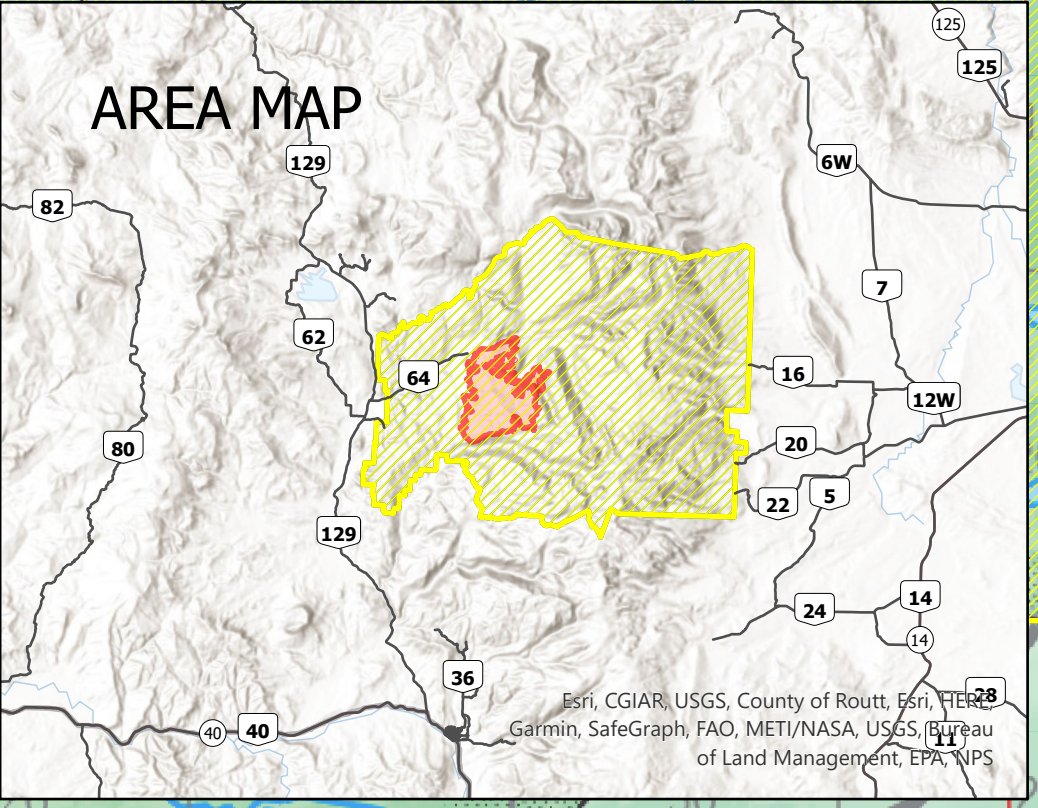

PIO
 Morgan Creek
 WY-MRF-000260
 7/29/2021
 7,049 acres at 7/28/2021 12:15 hrs

✕ Division Break
 ■ Incident Command Post
 ■ Closure
 — Fire Edge
 — Contained Line
 ■ Wildfire Daily Fire Perimeter
 ■ Historic Fires 2000-2021
 ■ Routt National Forest Closure

7/28/2021 1950
 Acres from 1950
 North American 1983 Datum, Lat/Long Grid