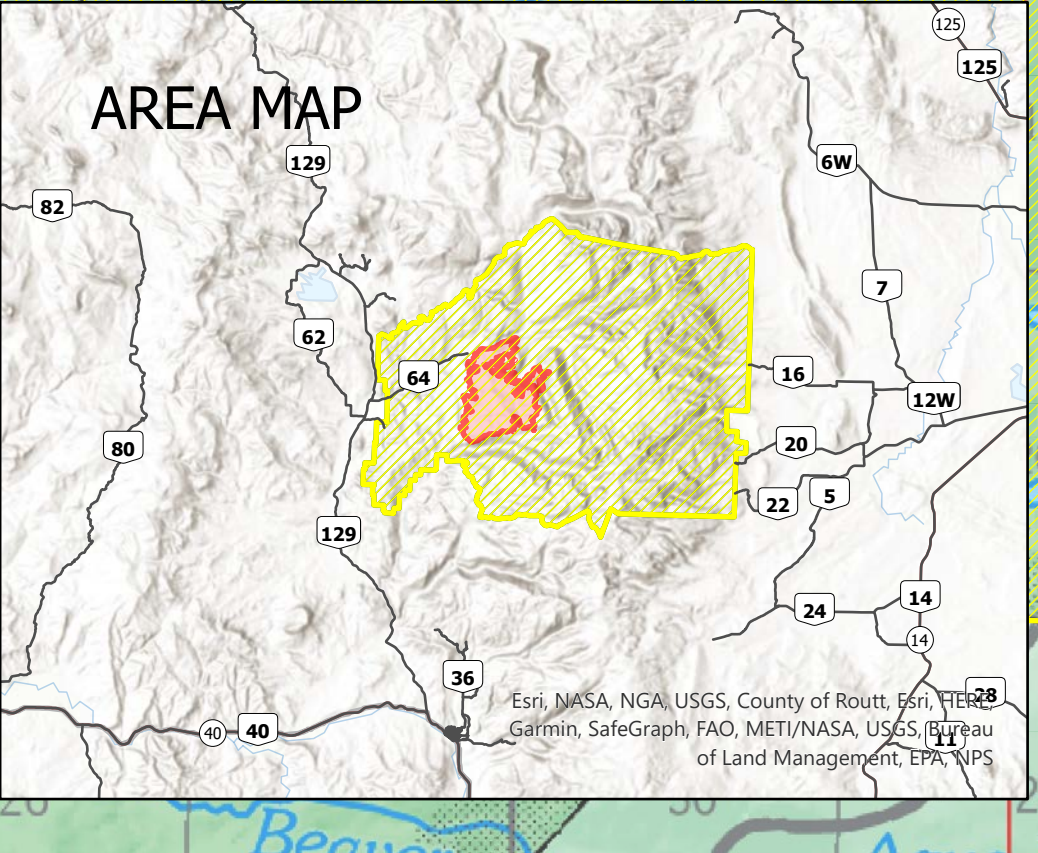

**PIO**  
 Morgan Creek  
 WY-MRF-000260  
 7/30/2021  
 7,049 acres at 7/28/2021 12:15 hrs

✕ Division Break  
 ■ Incident Command Post  
 ■ Closure  
 — Fire Edge  
 — Contained Line  
 ■ Wildfire Daily Fire Perimeter  
 ■ Historic Fires 2000-2021  
 ■ Routt National Forest Closure

7/29/2021 19:24  
 Acres from HINMAN  
 North American 1983 Datum, Lat/Long  
 Grid