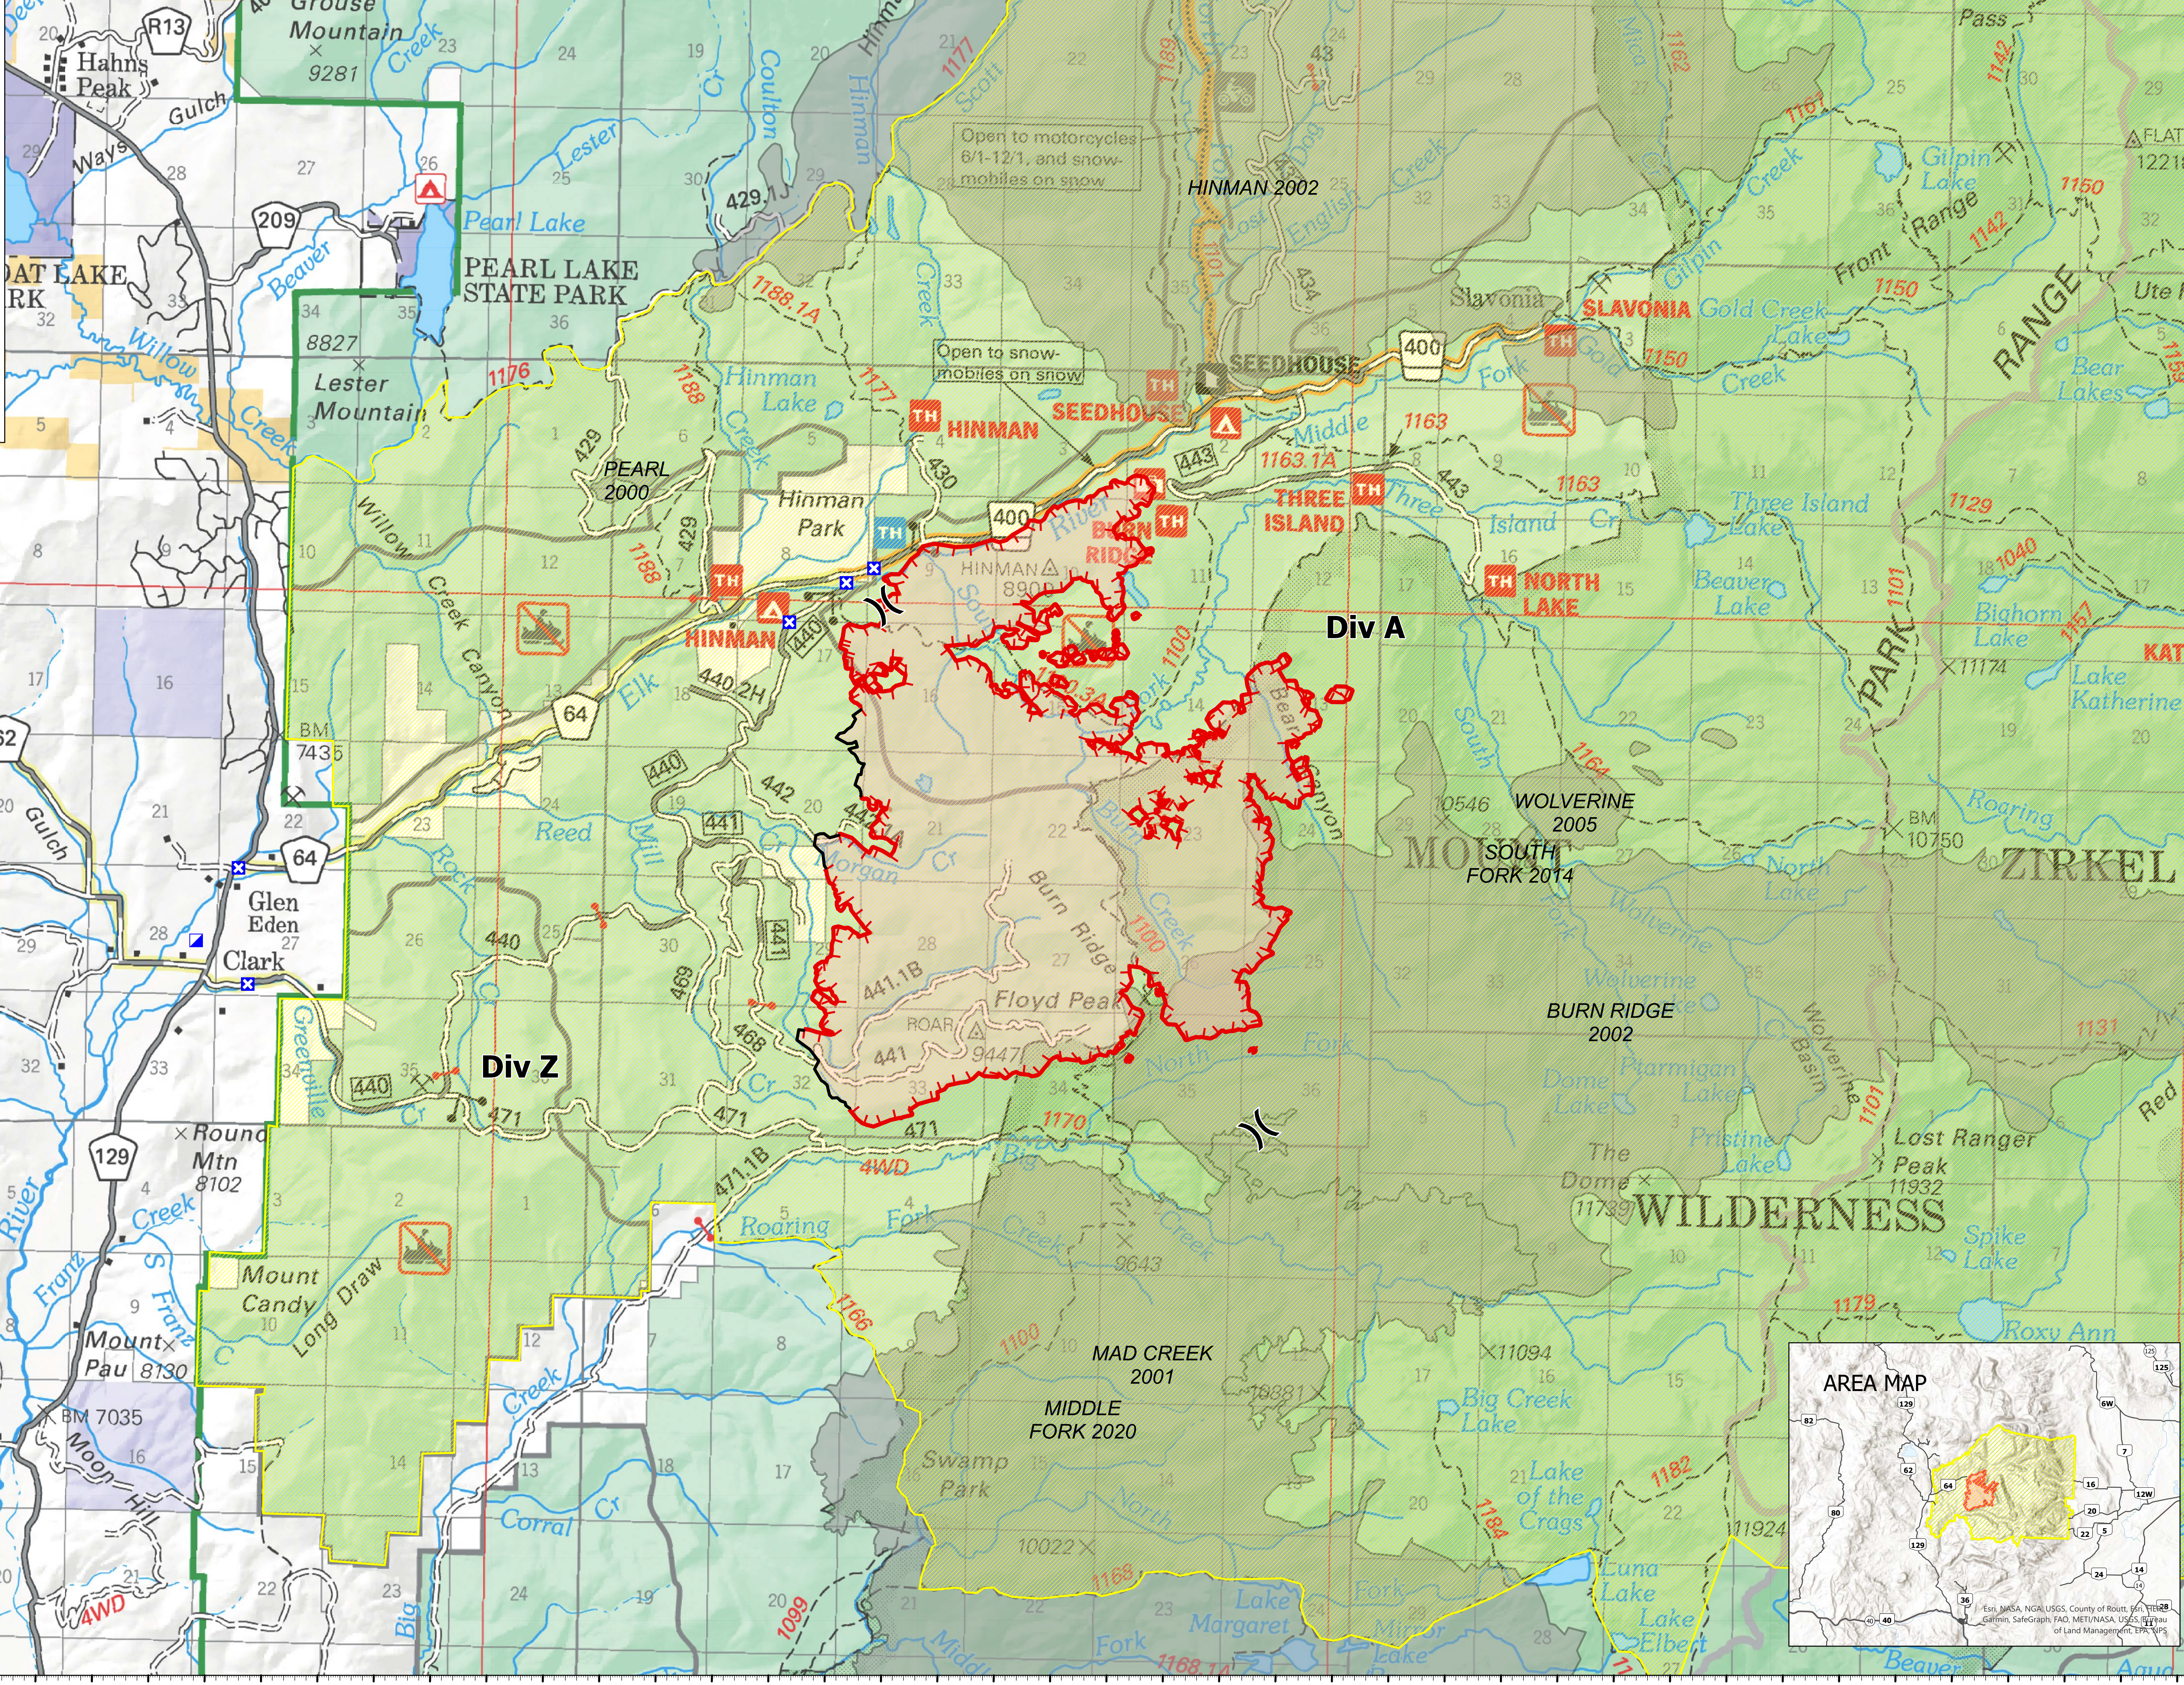

**PIO**  
 Morgan Creek  
 WY-MRF-000260  
 7/30/2021  
 7,049 acres at 7/28/2021 12:15 hrs

✕ Division Break  
 ■ Incident Command Post  
 ■ Closure  
 — Fire Edge  
 — Contained Line  
 ■ Wildfire Daily Fire Perimeter  
 ■ Historic Fires 2000-2021  
 ■ Routt National Forest Closure

7/29/2021 19:24  
 Acres from HINMAN  
 North American 1983 Datum, Lat/Long  
 Grid