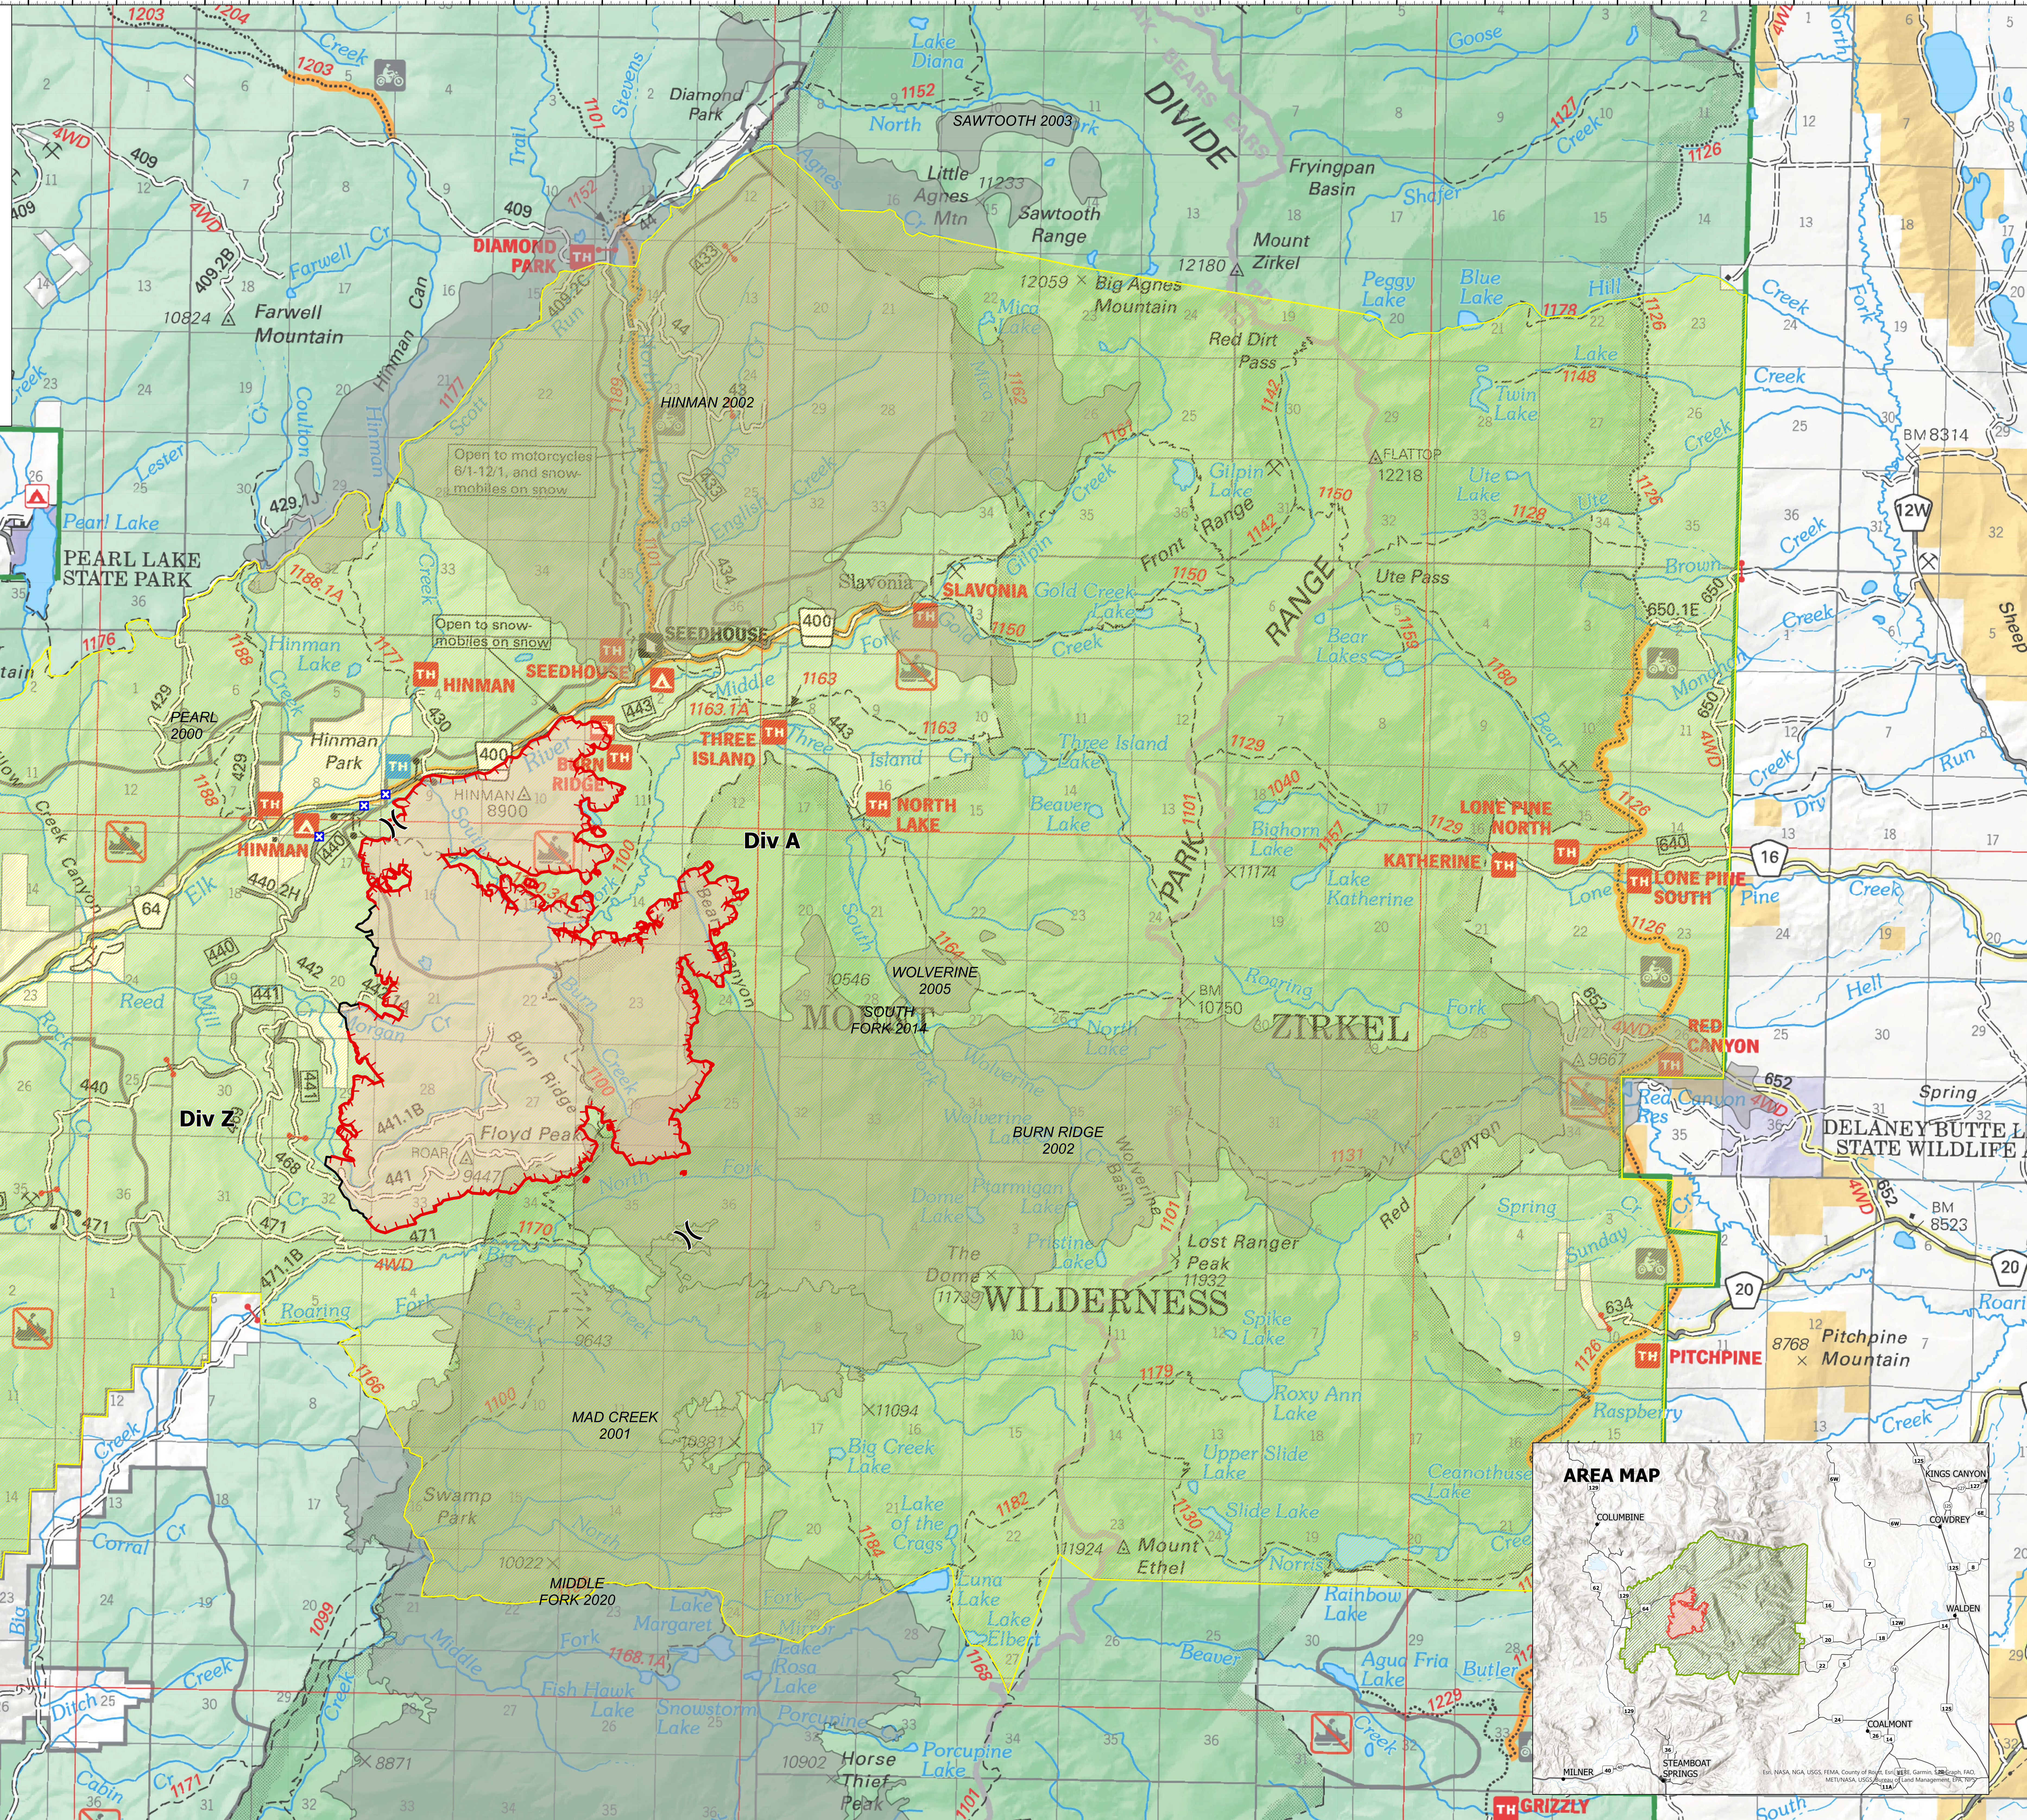

PIO
 Morgan Creek
 WY-MRF-000260
 7/31/21

7,500 acres at 7/30/2021 1315 hrs

x Division Break
 Incident Command Post
 Closure
 Fire Edge
 Contained Line
 Wildfire Daily Fire Perimeter
 Routt National Forest Closure

7/30/2021 0808
 Acres from (MMA)
 North American 8383 Datum, Lat/Long