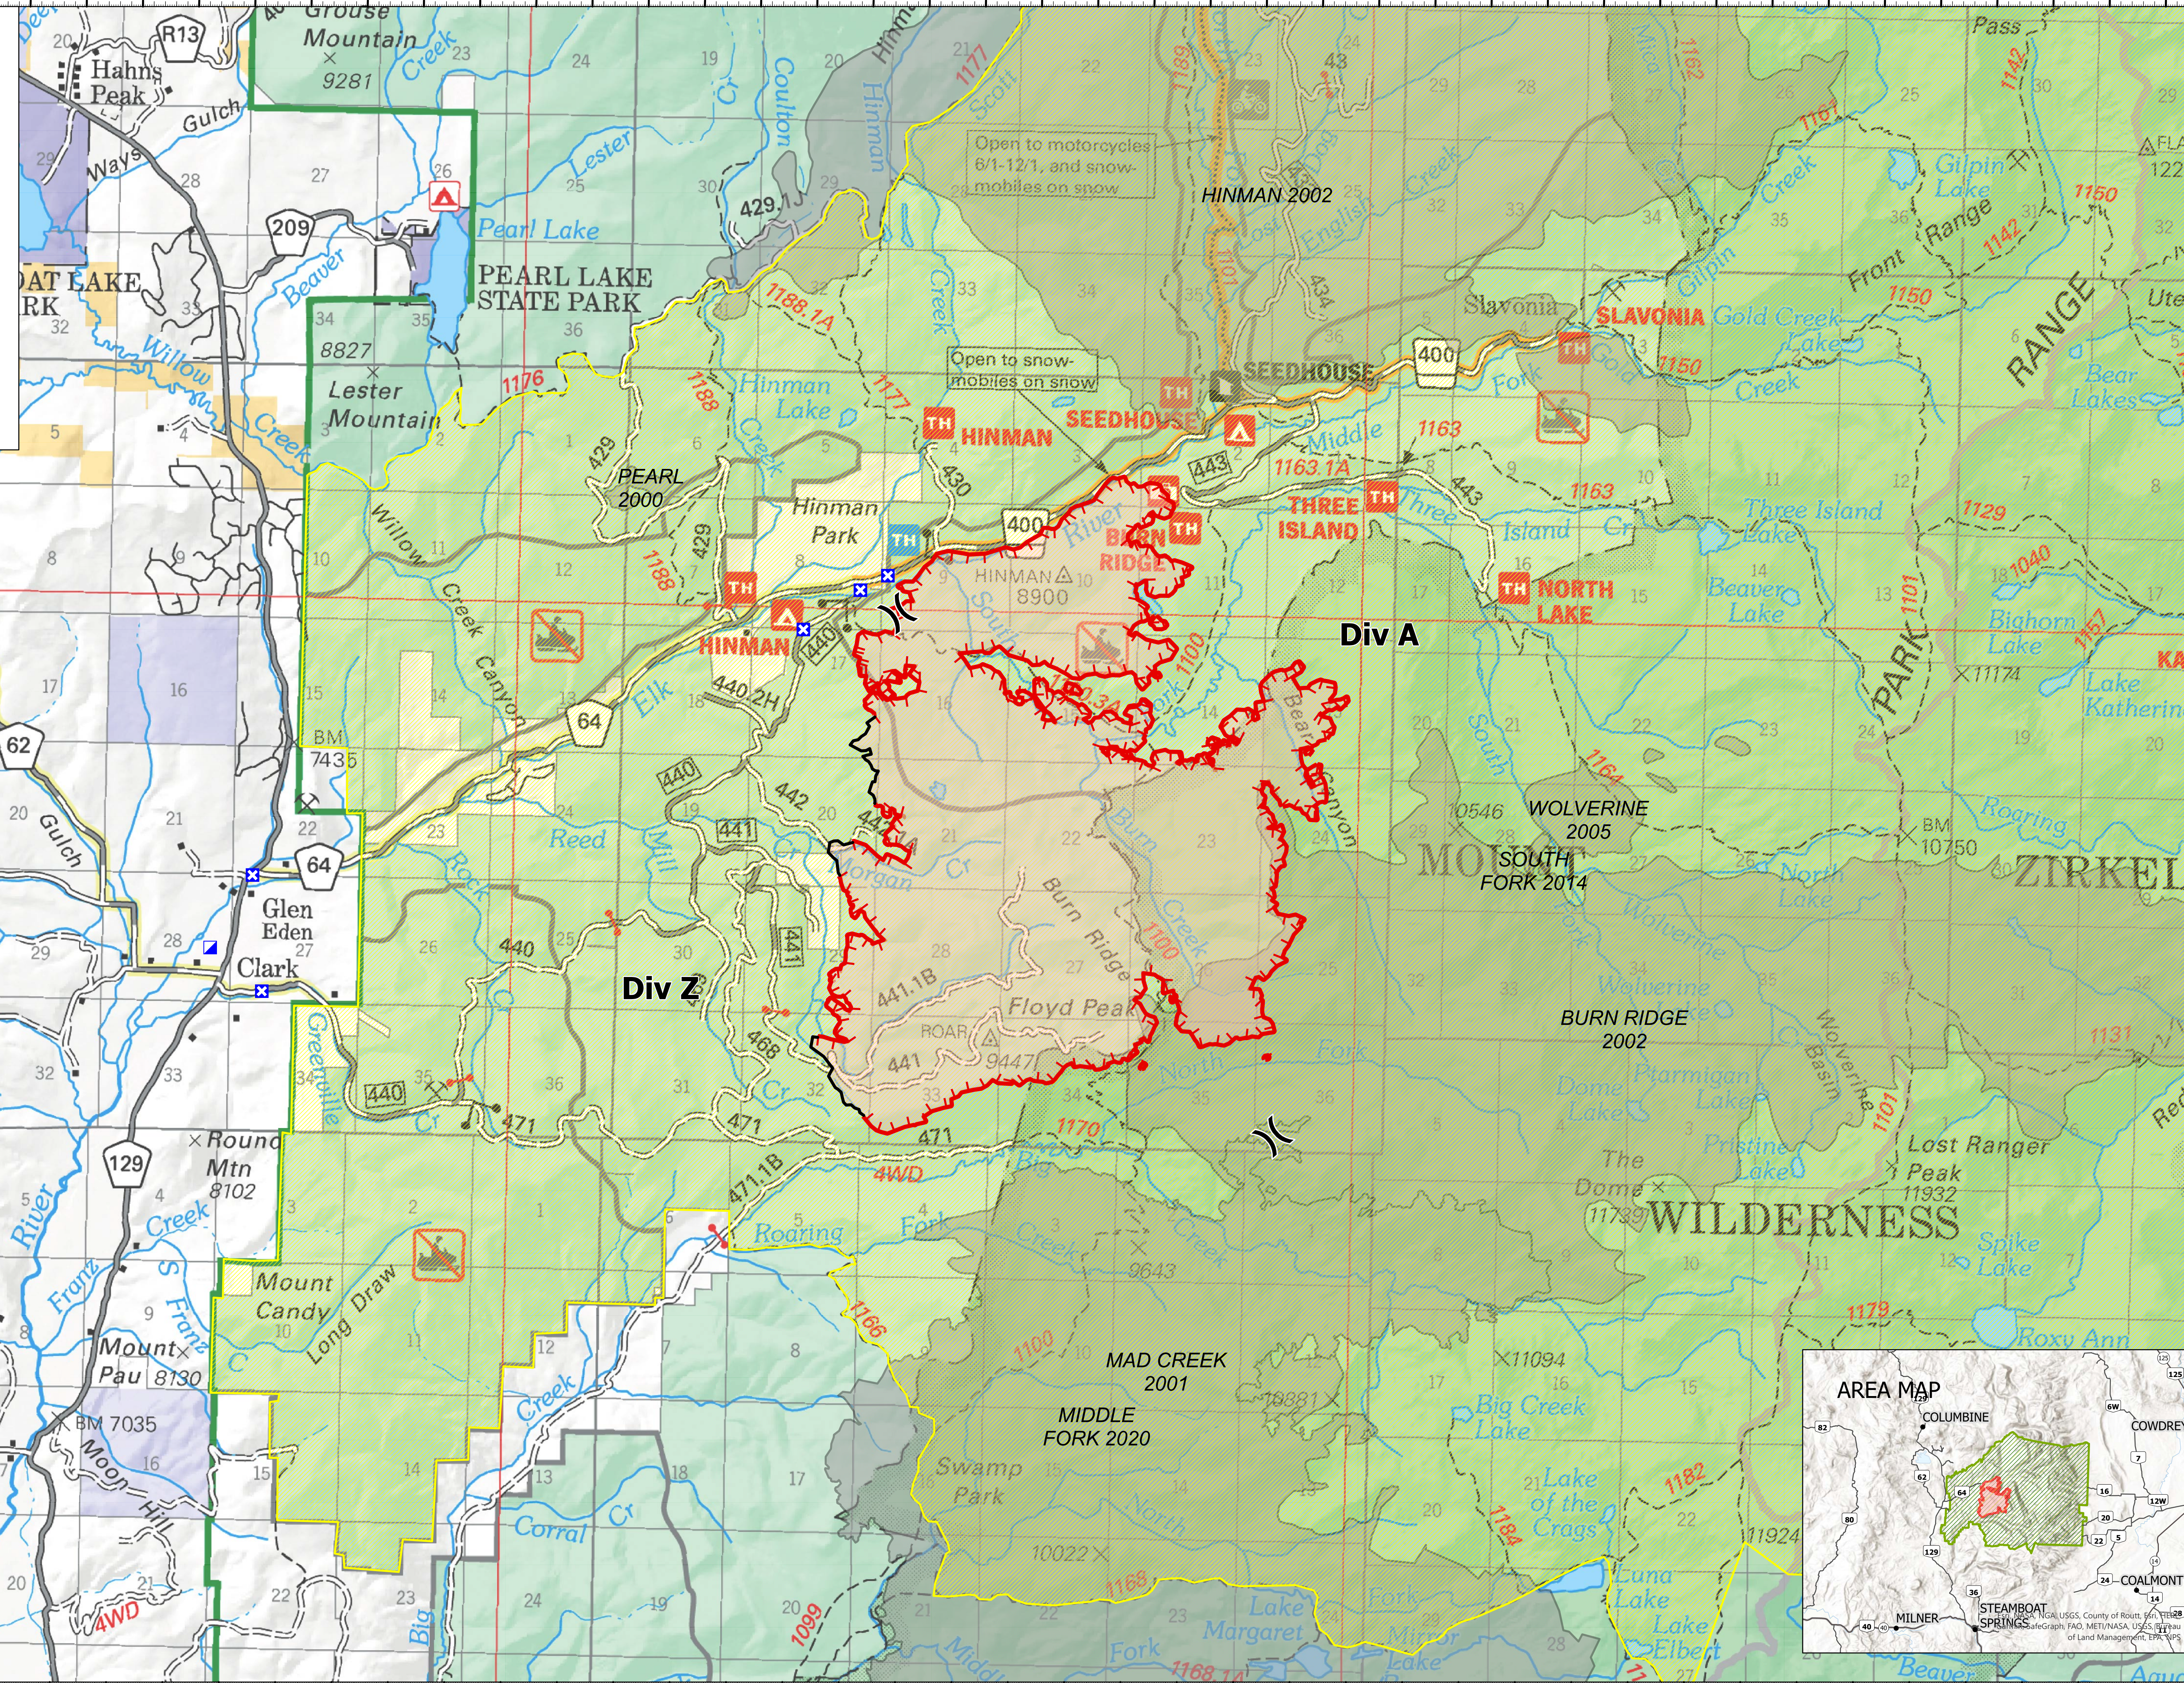

**PIO**  
 Morgan Creek  
 WY-MRF-000260  
 7/31/2021  
 7,500 acres at 7/30/2021 1315 hrs

0 0.25 0.5 1 1.5 2 Miles

- ✕ Division Break
- Incident Command Post
- Closure
- Fire Edge
- Contained Line
- ▭ Wildfire Daily Fire Perimeter
- ▭ Historic Fires 2000-2021
- ▭ Routt National Forest Closure

7/30/2021 1315  
 Acres from 1983  
 North American 1983 Datum  
 Grid