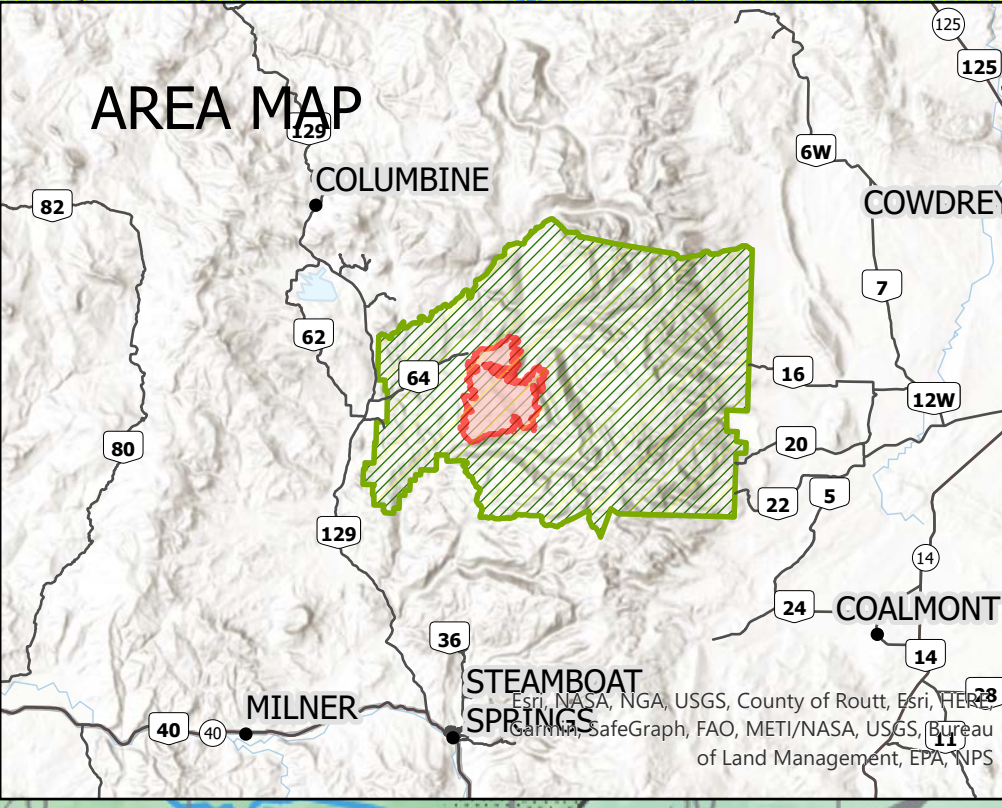

**PIO**  
 Morgan Creek  
 WY-MRF-000260  
 7/31/2021  
 7,500 acres at 7/30/2021 1315 hrs

0 0.25 0.5 1 1.5 2 Miles

- ✕ Division Break
- Incident Command Post
- Closure
- Fire Edge
- Contained Line
- ▭ Wildfire Daily Fire Perimeter
- ▭ Historic Fires 2000-2021
- ▭ Routt National Forest Closure

7/30/2021 1315  
 Acres from 1983  
 North American 1983 Datum  
 Grid