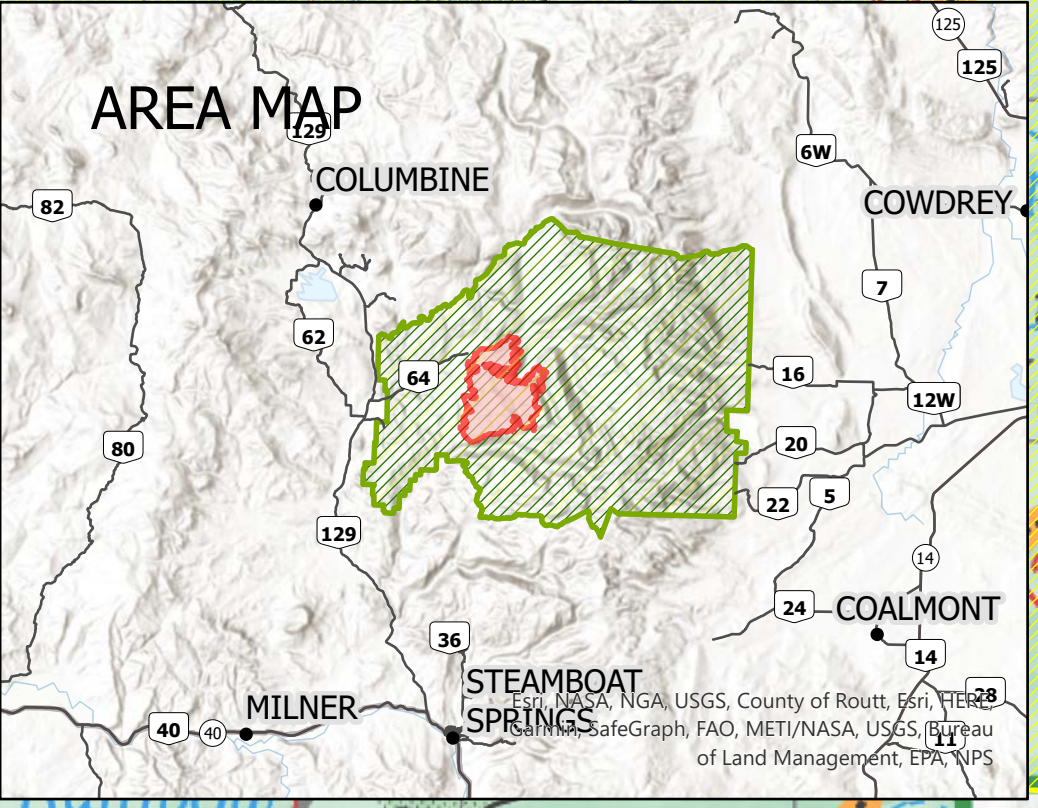

PIO
 Morgan Creek
 WY-MRF-000260
 8/1/2021
 7,500 acres at 7/30/2021 1315 hrs

0 0.25 0.5 1 1.5 2 Miles

- ✕ Division Break
- Incident Command Post
- Closure
- Fire Edge
- Contained Line
- ▭ Wildfire Daily Fire Perimeter
- ▭ Historic Fires 2000-2021
- ▭ Routt National Forest Closure

7/31/2021 2042
 Acres from IR (MMA)
 North American 1983 Datum
 UTM Zone 12Q