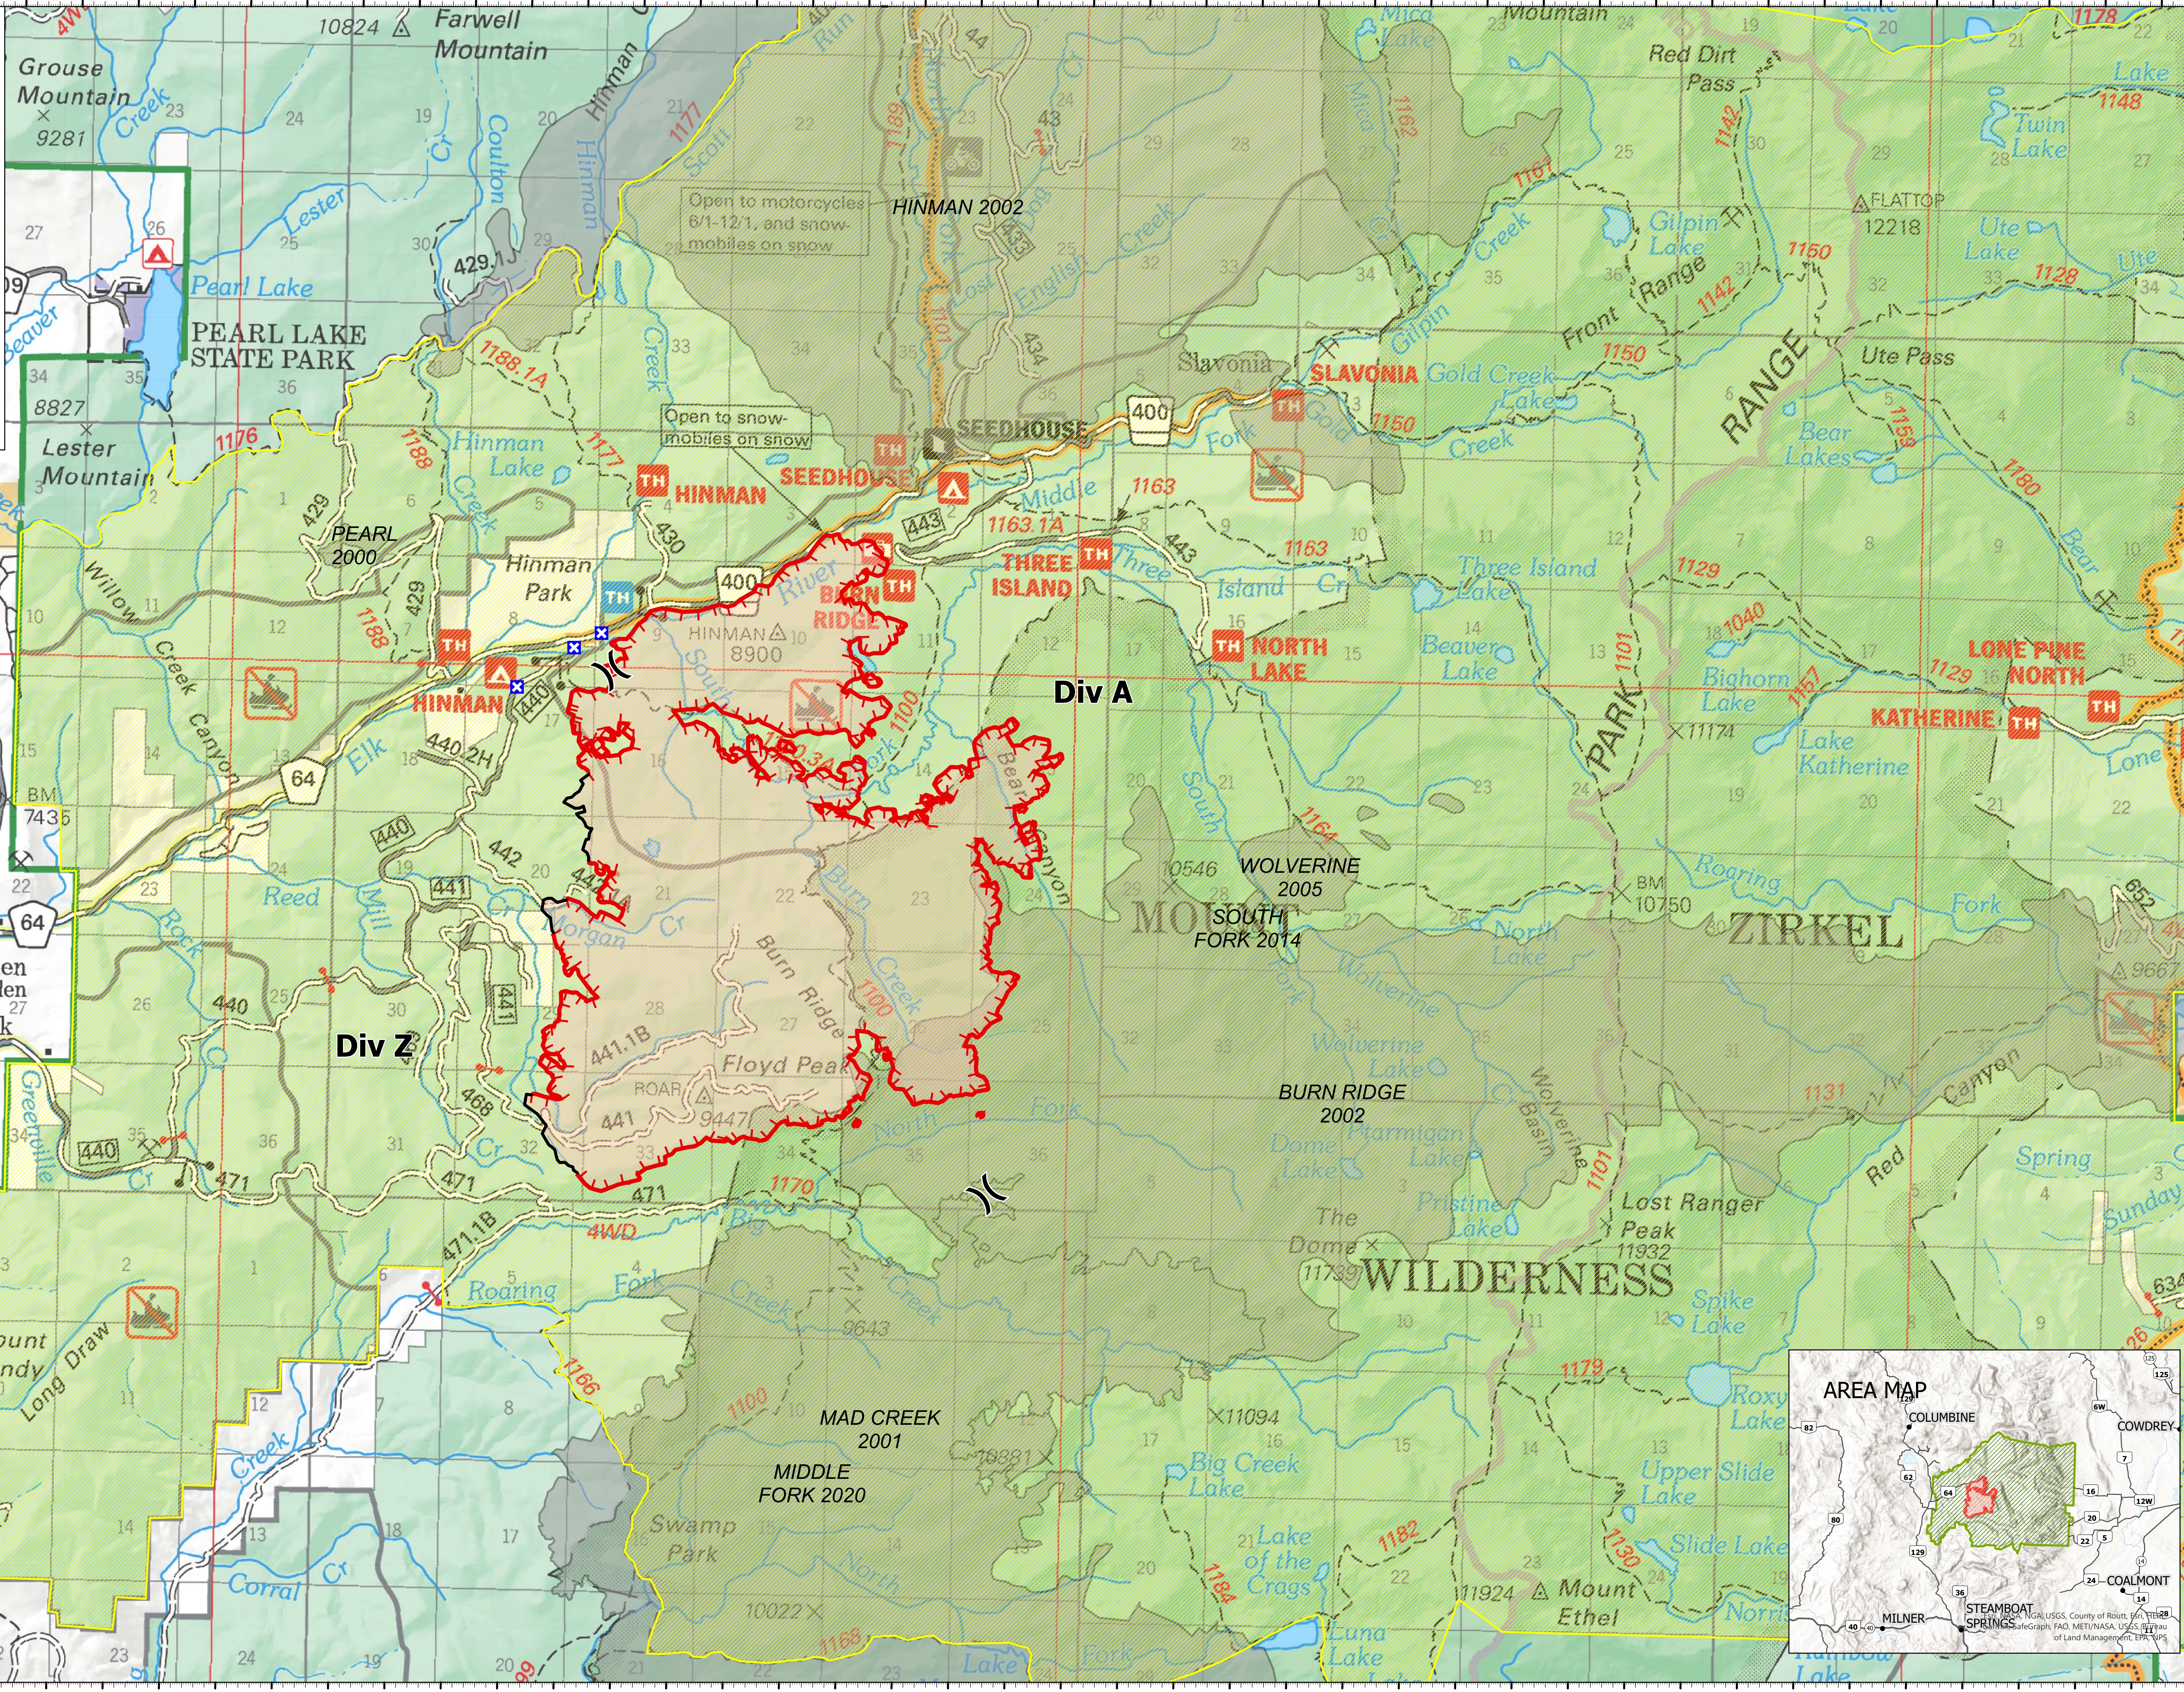

PIO
 Morgan Creek
 WY-MRF-000260
 8/1/2021
 7,500 acres at 7/30/2021 1315 hrs

0 0.25 0.5 1 1.5 2 Miles

- ✕ Division Break
- Incident Command Post
- Closure
- Fire Edge
- Contained Line
- ▭ Wildfire Daily Fire Perimeter
- ▭ Historic Fires 2000-2021
- ▭ Routt National Forest Closure

7/31/2021 2042
 Acres from IR (MMA)
 North American 1983 Datum
 UTM Zone 12Q