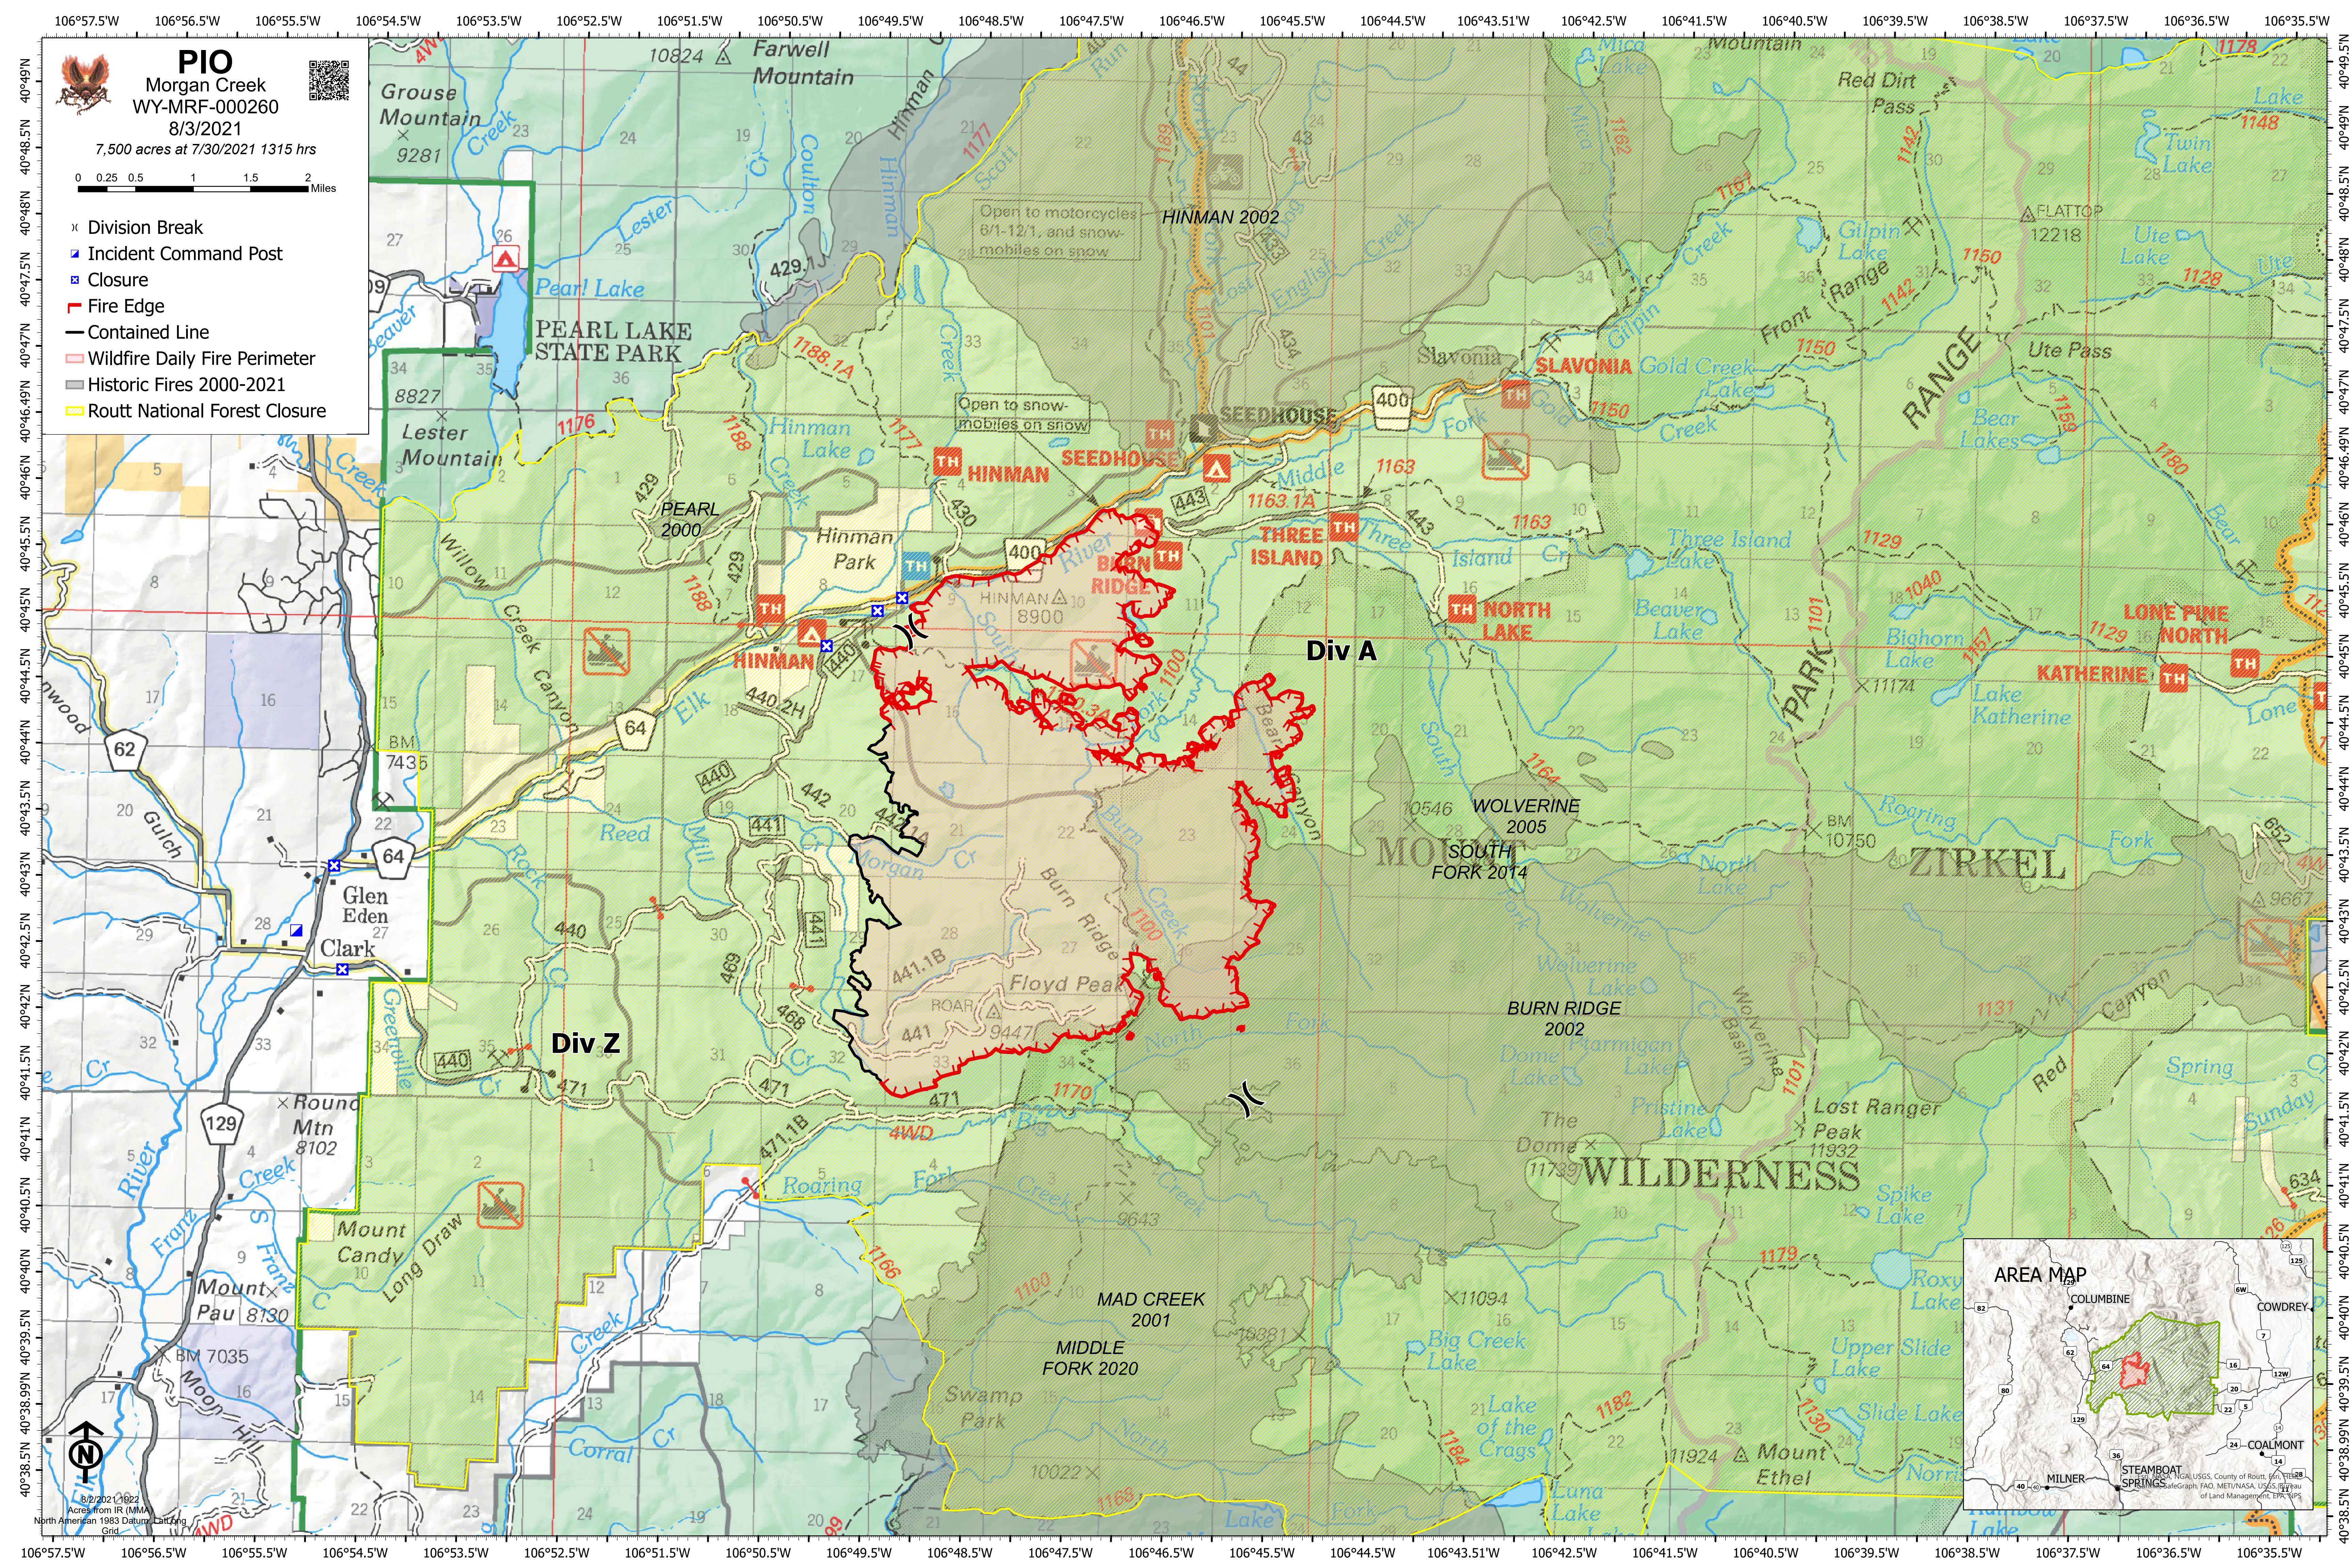

PIO
 Morgan Creek
 WY-MRF-000260
 8/3/2021
 7,500 acres at 7/30/2021 1315 hrs

0 0.25 0.5 1 1.5 2 Miles

- ✕ Division Break
- Incident Command Post
- Closure
- Fire Edge
- Contained Line
- ▭ Wildfire Daily Fire Perimeter
- ▭ Historic Fires 2000-2021
- ▭ Routt National Forest Closure

8/2/2021 10:22
 Acres from IR (MMA)
 North American 1983 Datum
 UTM Zone 12Q
 UTM
 UTM
 UTM