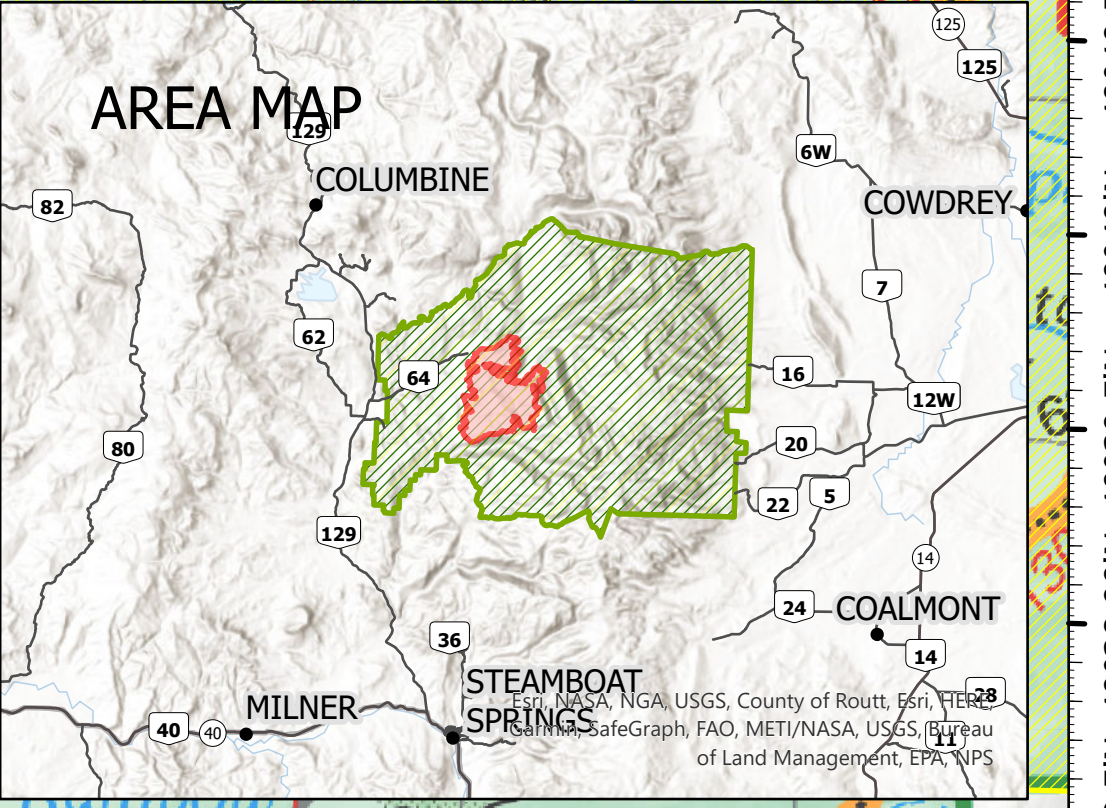

PIO
 Morgan Creek
 WY-MRF-000260
 8/3/2021
 7,500 acres at 7/30/2021 1315 hrs

0 0.25 0.5 1 1.5 2 Miles

- ✕ Division Break
- Incident Command Post
- Closure
- Fire Edge
- Contained Line
- ▭ Wildfire Daily Fire Perimeter
- ▭ Historic Fires 2000-2021
- ▭ Routt National Forest Closure

8/2/2021 10:22
 Acres from IR (MMA)
 North American 1983 Datum
 UTM Zone 12Q
 UTM
 UTM
 UTM