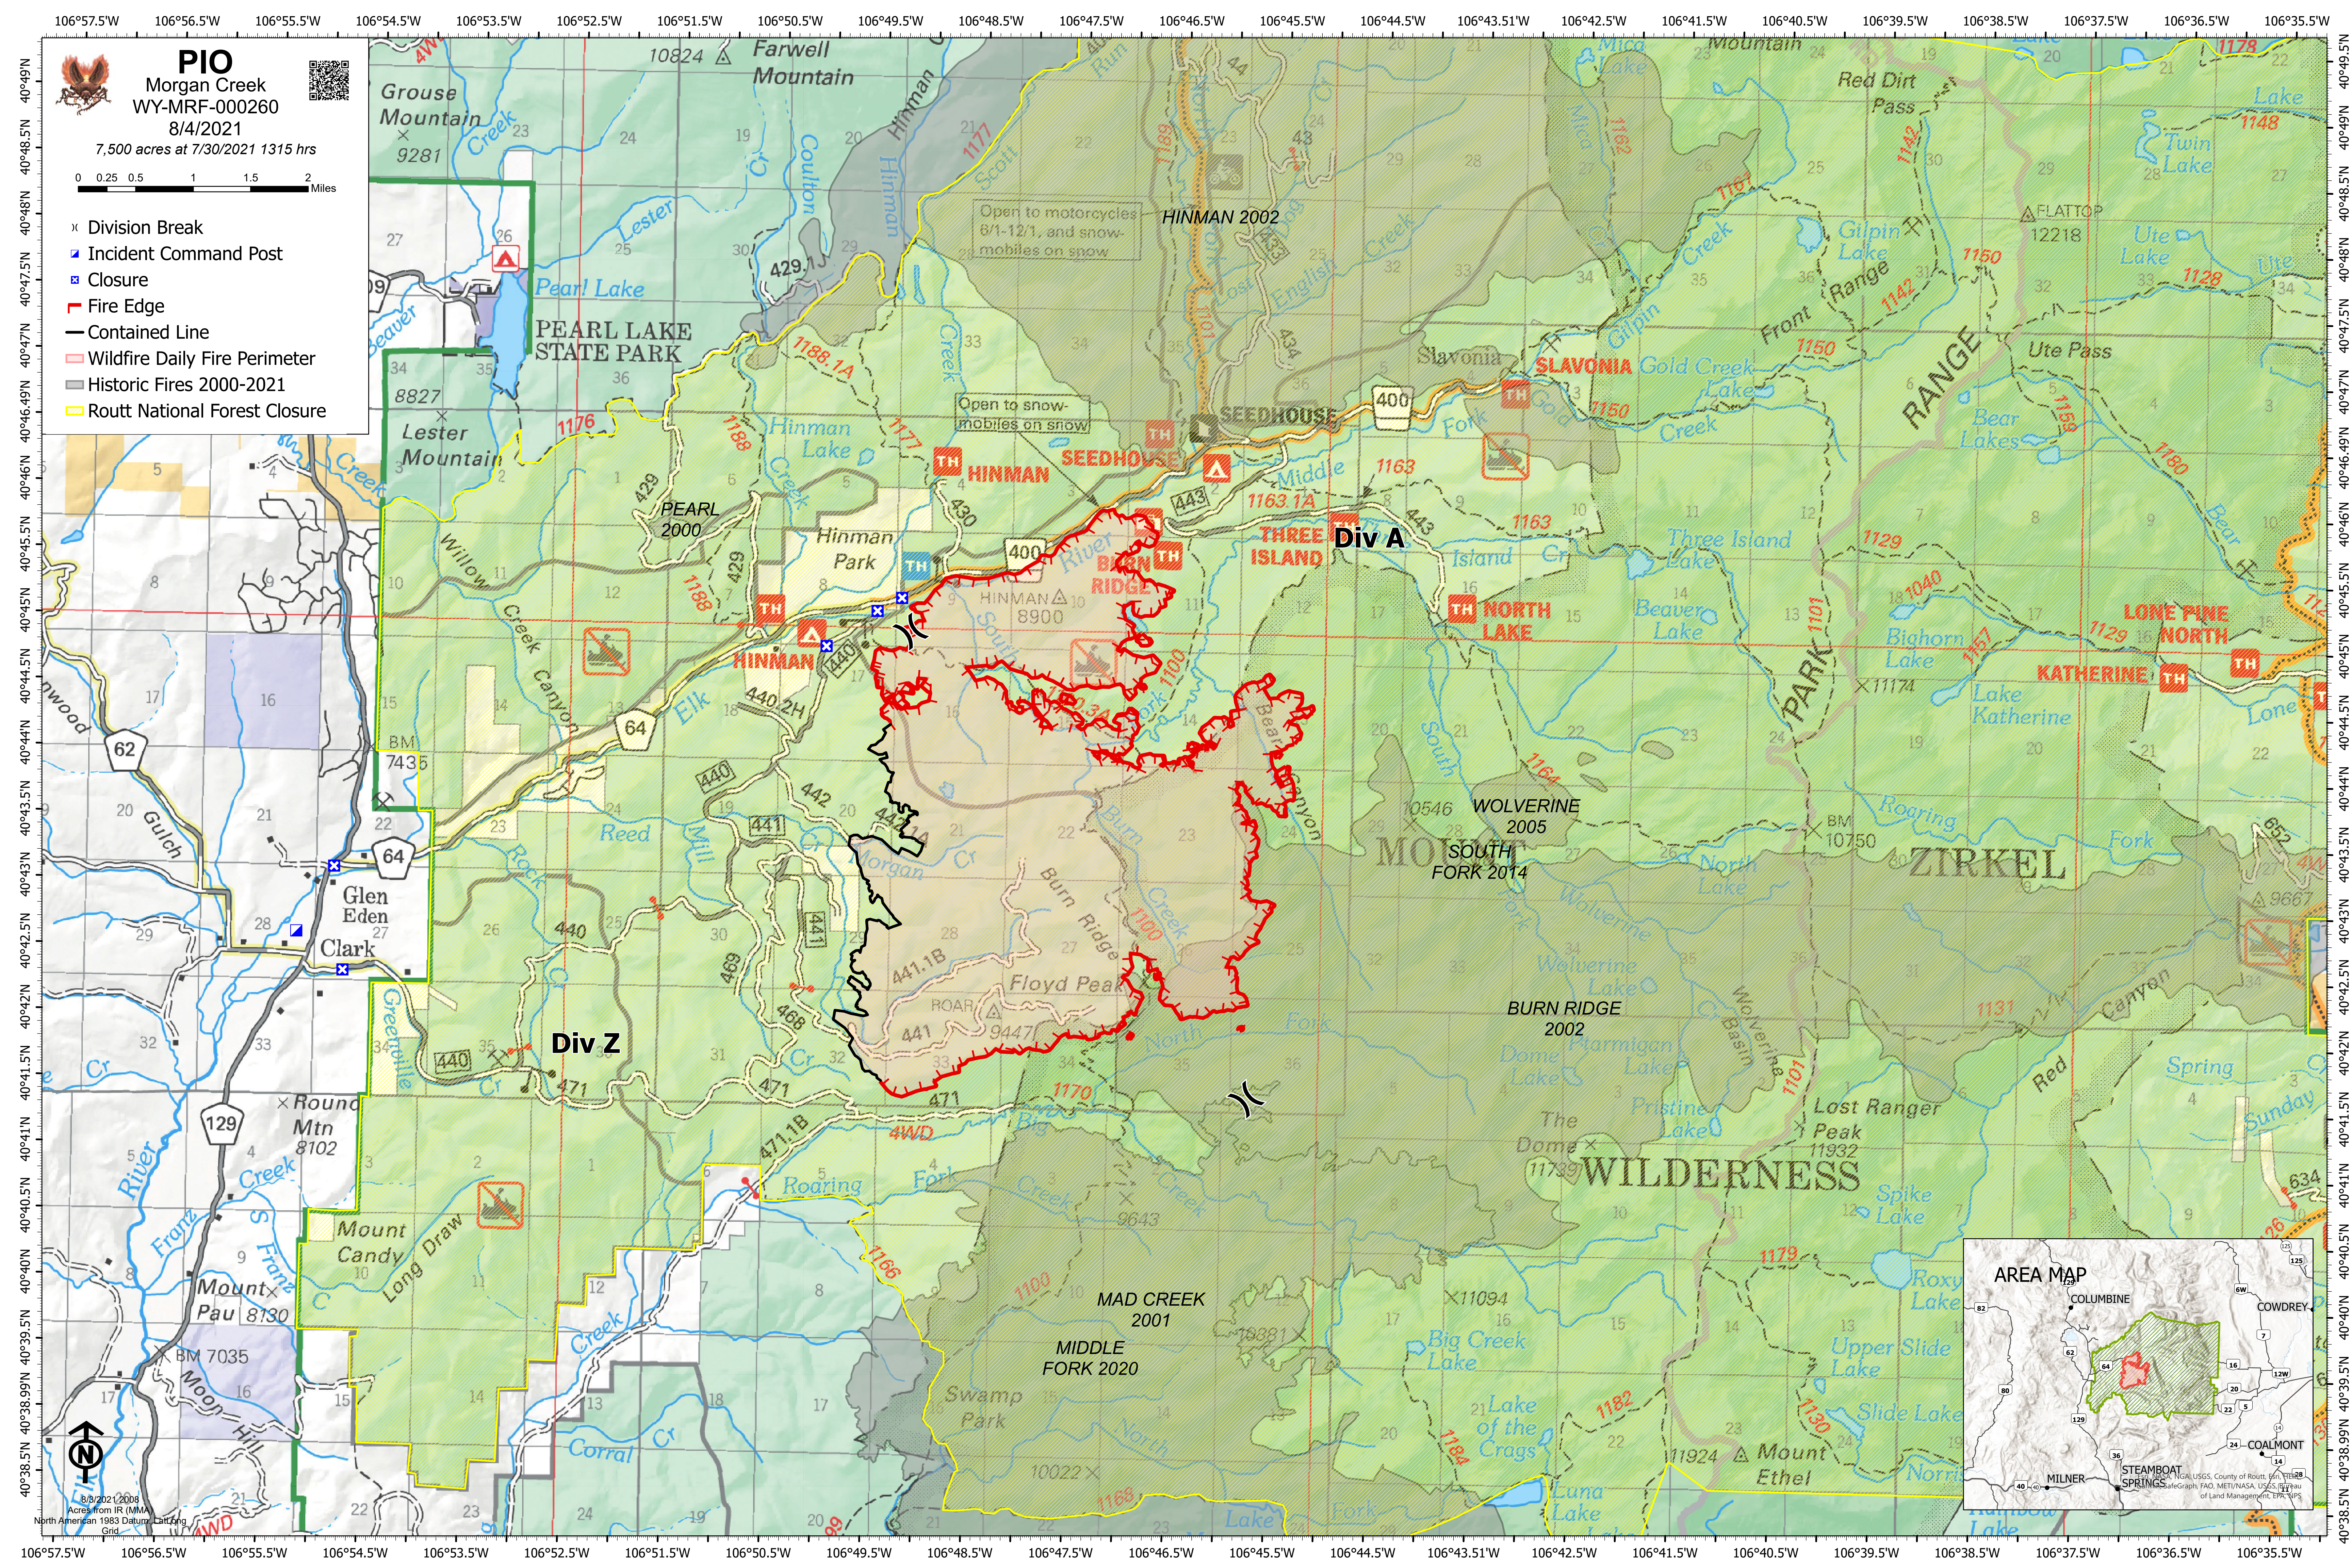

PIO
 Morgan Creek
 WY-MRF-000260
 8/4/2021
 7,500 acres at 7/30/2021 1315 hrs

- ✕ Division Break
- Incident Command Post
- Closure
- Fire Edge
- Contained Line
- ▭ Wildfire Daily Fire Perimeter
- ▭ Historic Fires 2000-2021
- ▭ Routt National Forest Closure

8/3/2021 2:08
 Acres from IR (MMA)
 North American 1983 Datum
 Contour Interval: 20'