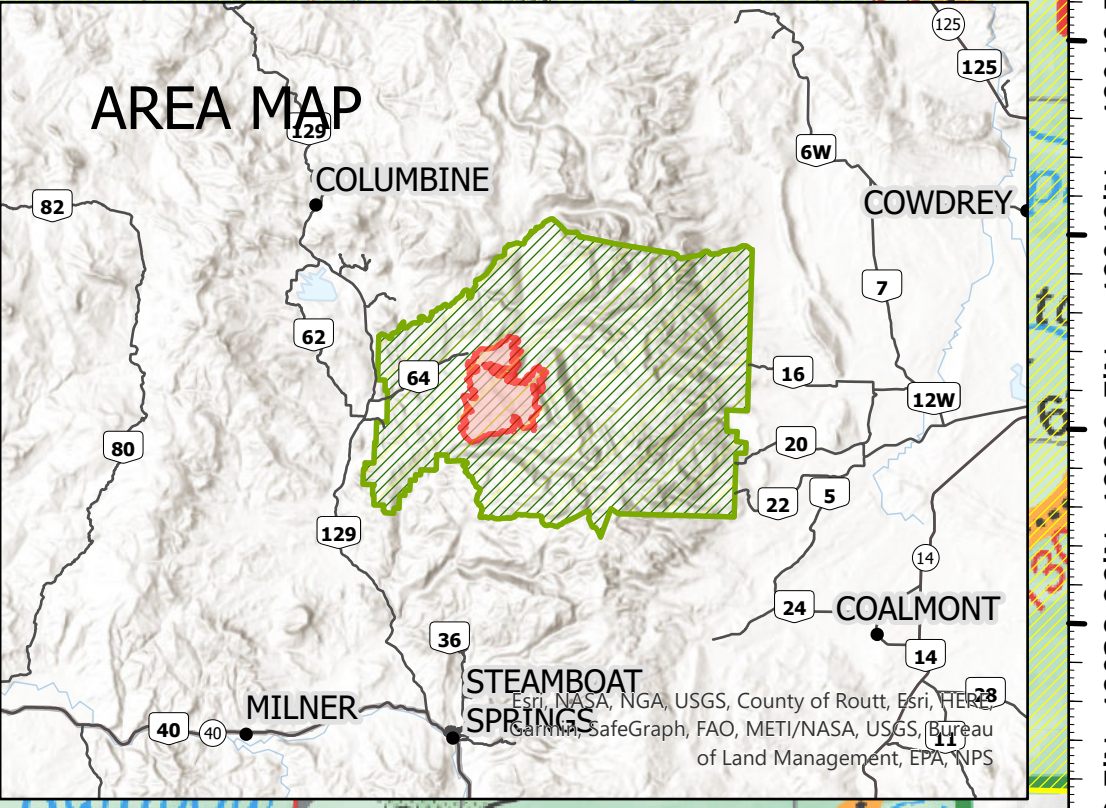

PIO
 Morgan Creek
 WY-MRF-000260
 8/4/2021
 7,500 acres at 7/30/2021 1315 hrs

- ✕ Division Break
- Incident Command Post
- Closure
- Fire Edge
- Contained Line
- ▭ Wildfire Daily Fire Perimeter
- ▭ Historic Fires 2000-2021
- ▭ Routt National Forest Closure

8/3/2021 2:08
 Acres from IR (MMA)
 North American 1983 Datum
 Contour Interval: 20'