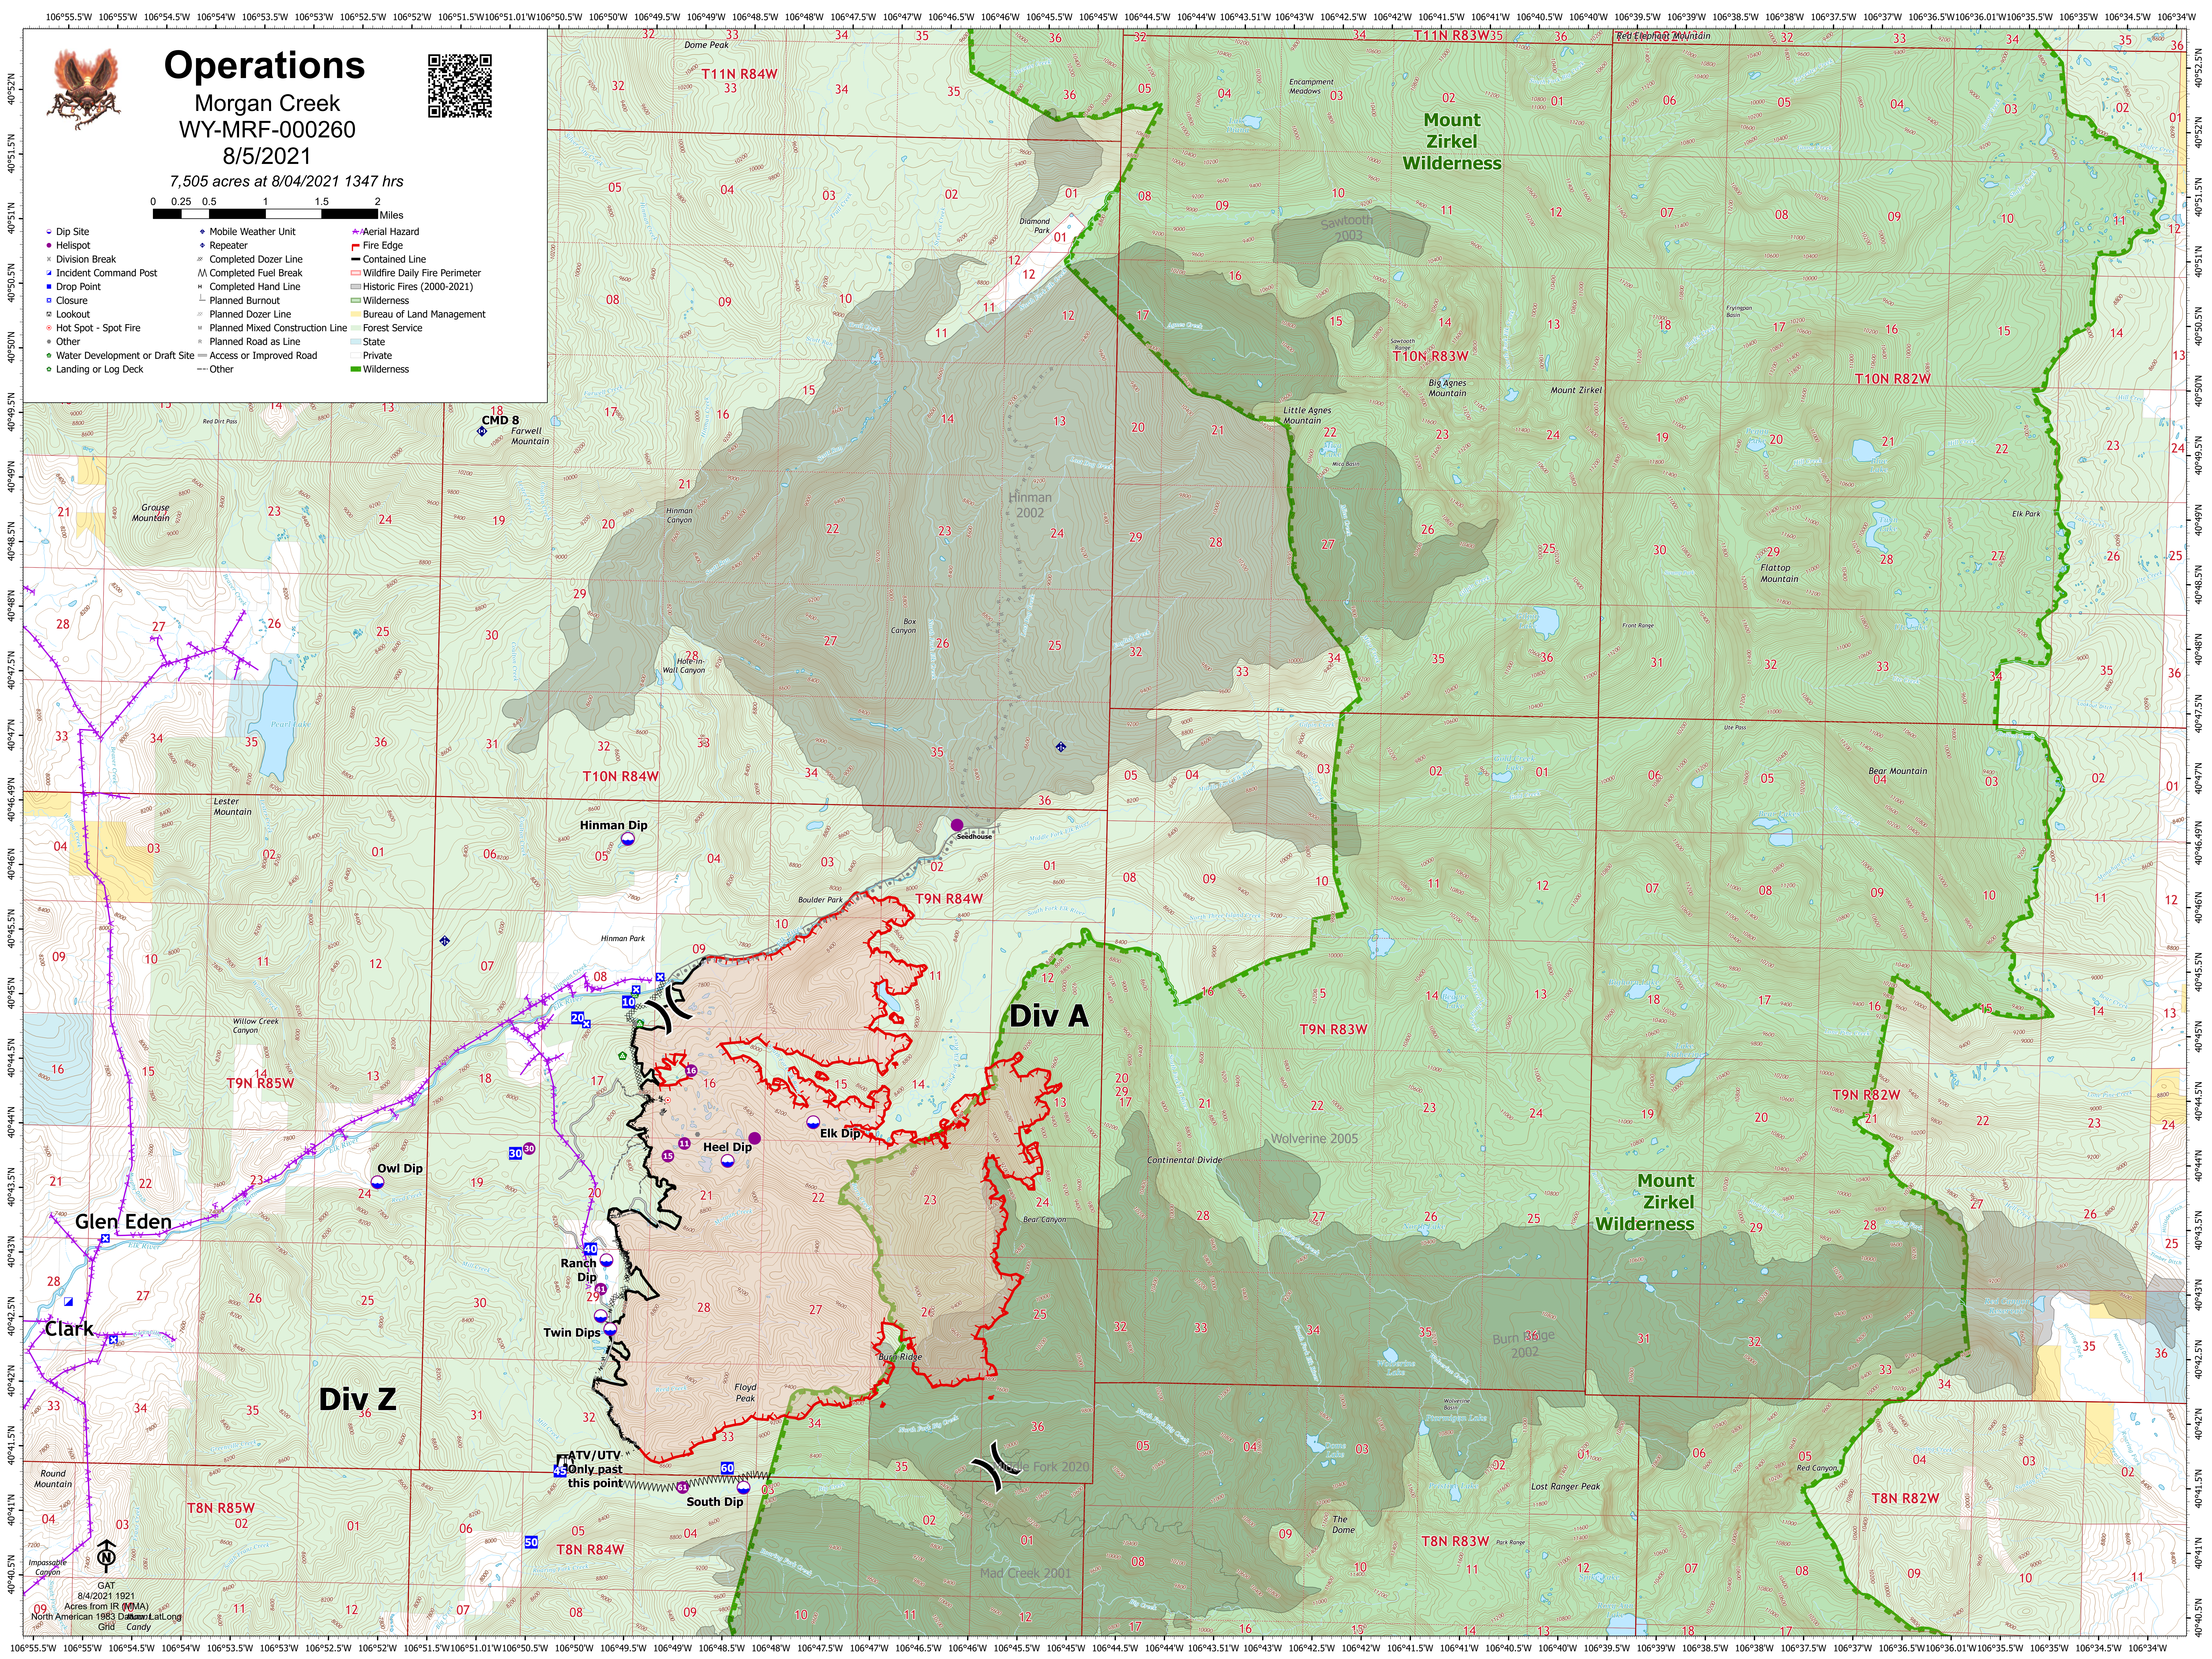

Operations

Morgan Creek
WY-MRF-000260
8/5/2021

7,505 acres at 8/04/2021 1347 hrs

- Dip Site
- ✕ Helispot
- ✕ Division Break
- ✕ Incident Command Post
- ✕ Drop Point
- ✕ Closure
- ✕ Lookout
- ✕ Hot Spot - Spot Fire
- ✕ Other
- ✕ Water Development or Draft Site
- ✕ Landing or Log Deck
- ◆ Mobile Weather Unit
- ◆ Repeater
- ✕ Completed Dozer Line
- ✕ Completed Fuel Break
- ✕ Completed Hand Line
- ✕ Planned Burnout
- ✕ Planned Dozer Line
- ✕ Planned Mixed Construction Line
- ✕ Other
- ✕ Access or Improved Road
- ✕ Other
- ✕ Aerial Hazard
- ✕ Fire Edge
- ✕ Contained Line
- ✕ Wildfire Daily Fire Perimeter
- ✕ Historic Fires (2000-2021)
- ✕ Wilderness
- ✕ Bureau of Land Management
- ✕ Forest Service
- ✕ State
- ✕ Private
- ✕ Wilderness

Mount Zirkel Wilderness

Div A

Div Z

Mount Zirkel Wilderness

GAT
8/4/2021 1921
Acres from IR (MMA)
North American 1983 Datum
Grid Candy