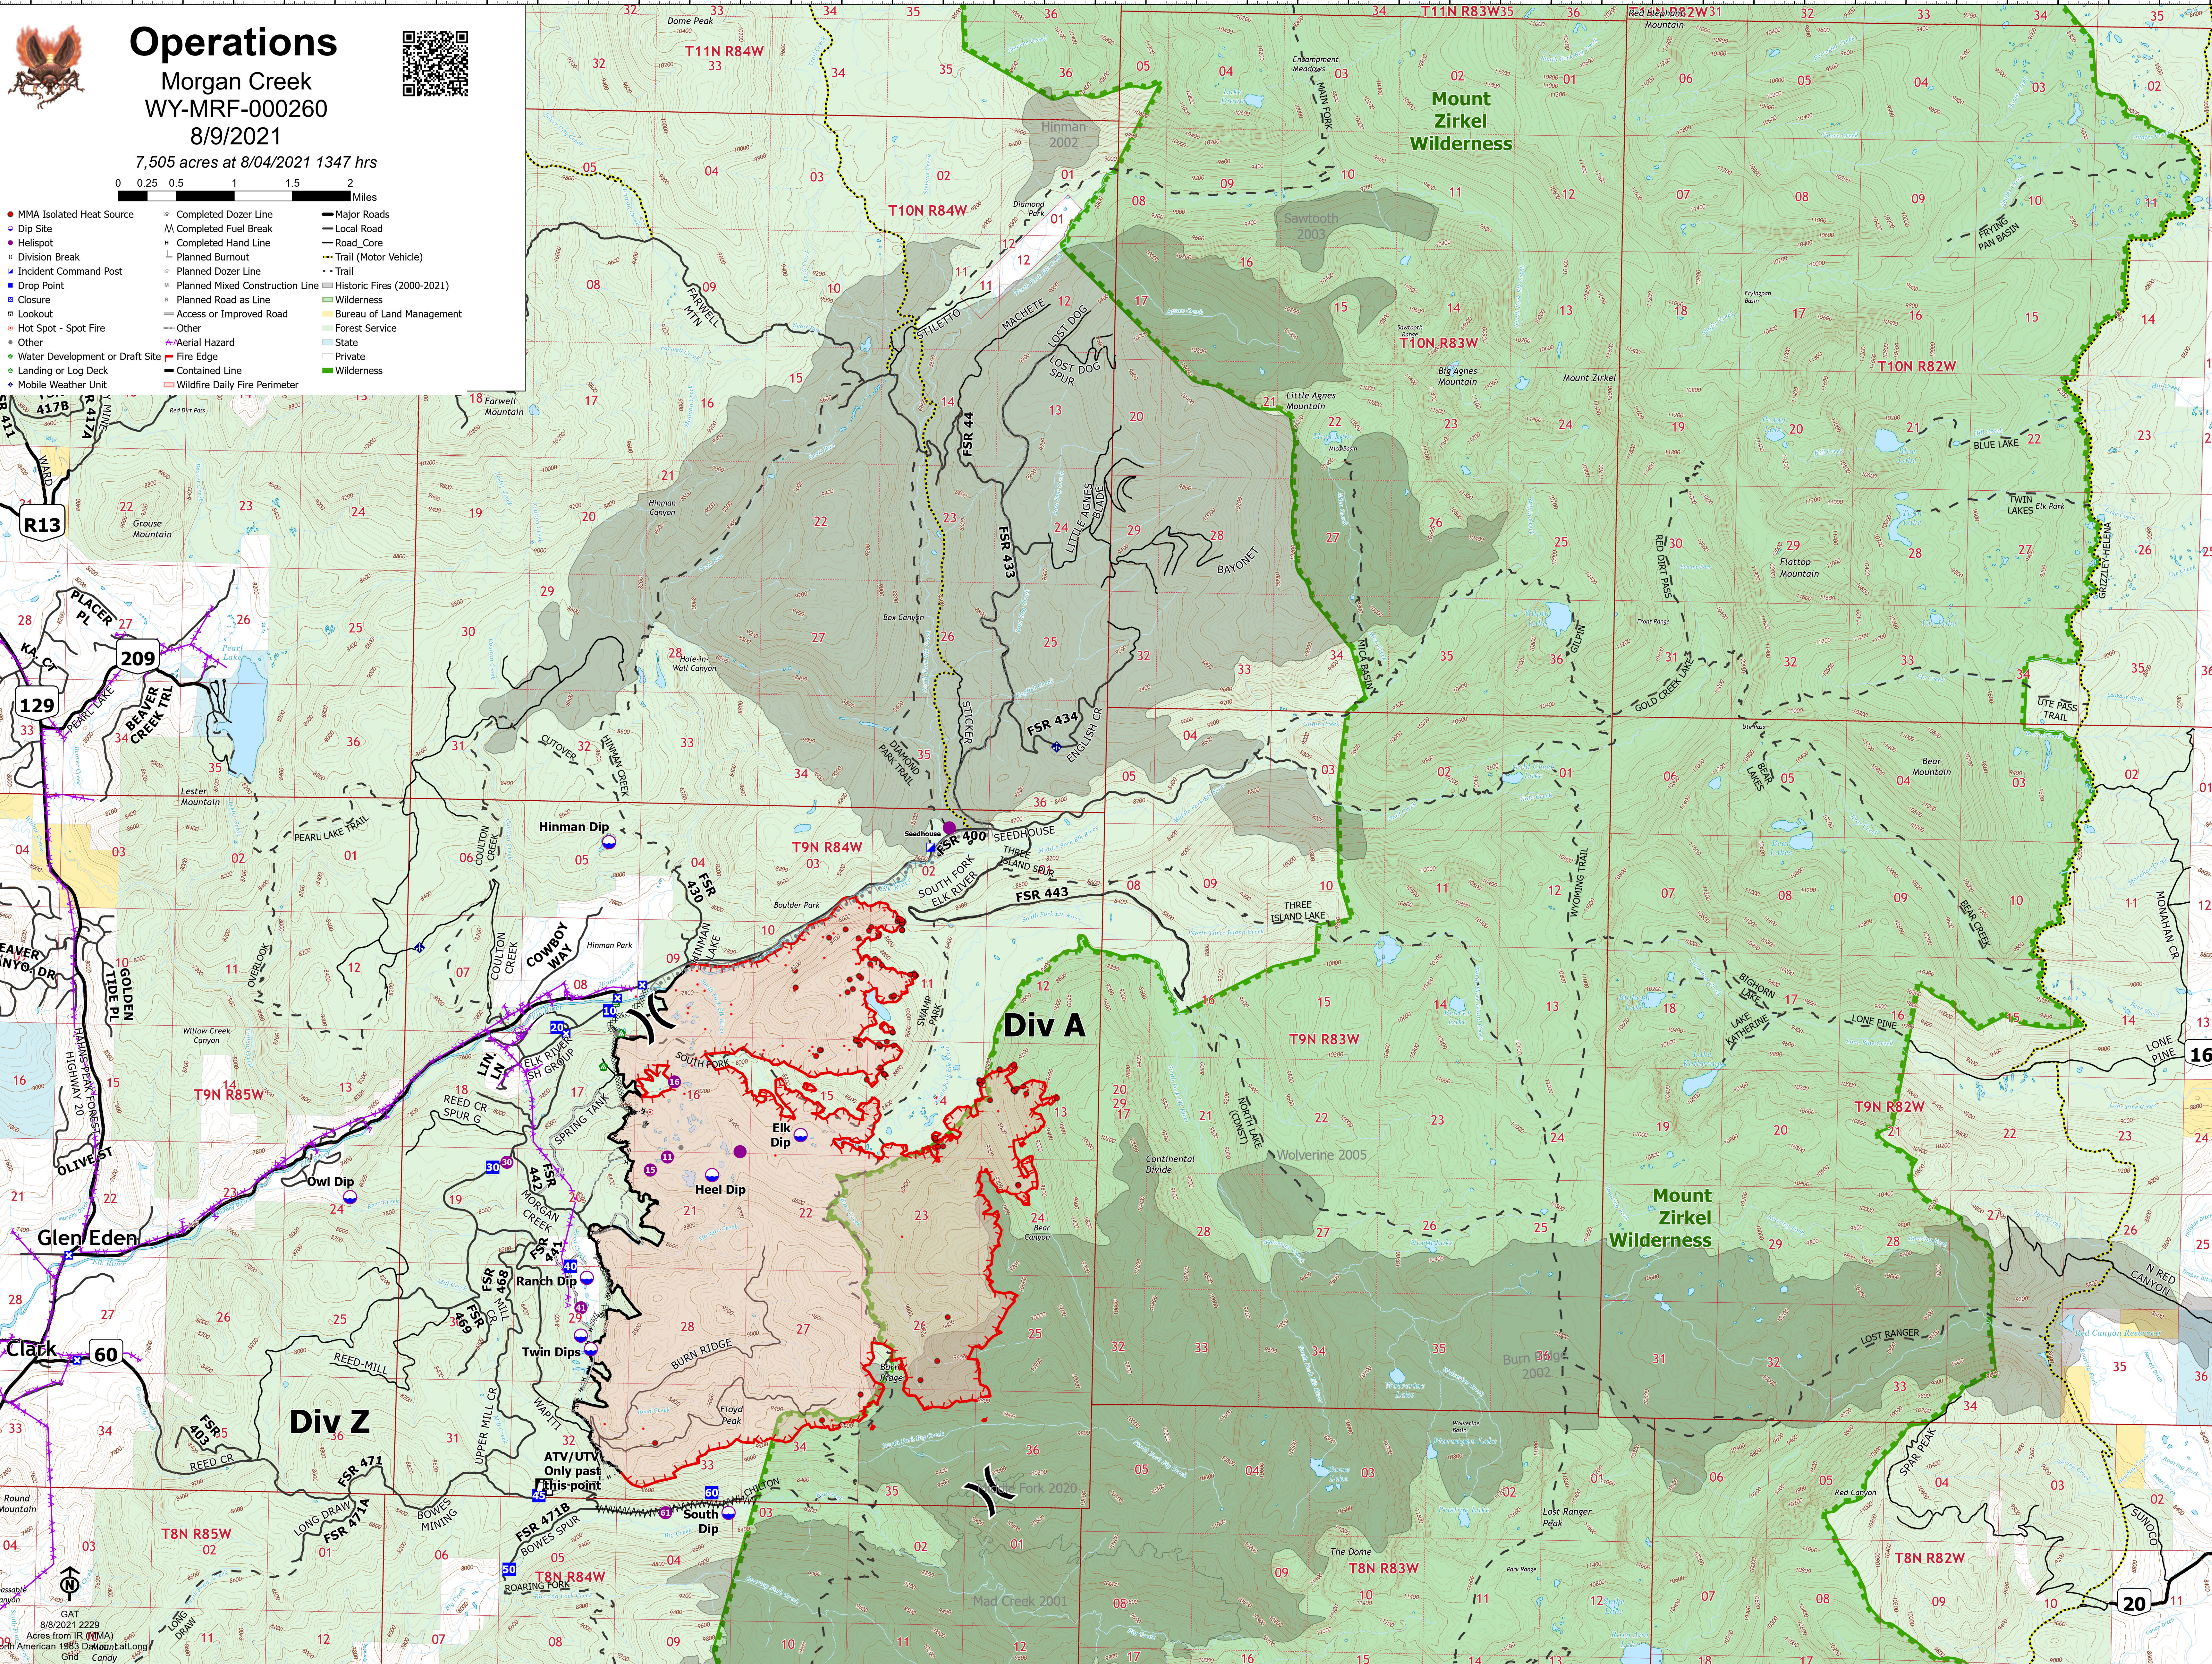

Operations

Morgan Creek WY-MRF-000260

8/9/2021

7,505 acres at 8/04/2021 1347 hrs

- MMA Isolated Heat Source
- Dip Site
- Helispot
- Division Break
- Incident Command Post
- Drop Point
- Closure
- Lookout
- Hot Spot - Spot Fire
- Other
- Water Development or Draft Site
- Landing or Log Deck
- Mobile Weather Unit
- ✳ Completed Dozer Line
- M Completed Fuel Break
- ✳ Completed Hand Line
- ✳ Planned Dozer Line
- ✳ Planned Mixed Construction Line
- ✳ Planned Road as Line
- ✳ Access or Improved Road
- ✳ Other
- ✳ Aerial Hazard
- ✳ Fire Edge
- ✳ Contained Line
- ✳ Wildfire Daily Fire Perimeter
- Major Roads
- Local Road
- Road Core
- Trail (Motor Vehicle)
- Trail
- Historic Fires (2000-2021)
- Wilderness
- Bureau of Land Management
- Forest Service
- State
- Private
- Wilderness

Div A

Div Z

Mount Zirkel Wilderness

Mount Zirkel Wilderness

GAT
8/8/2021 2229
Acres from IR (MMA)
North American 1983 Datum
Glad Candy