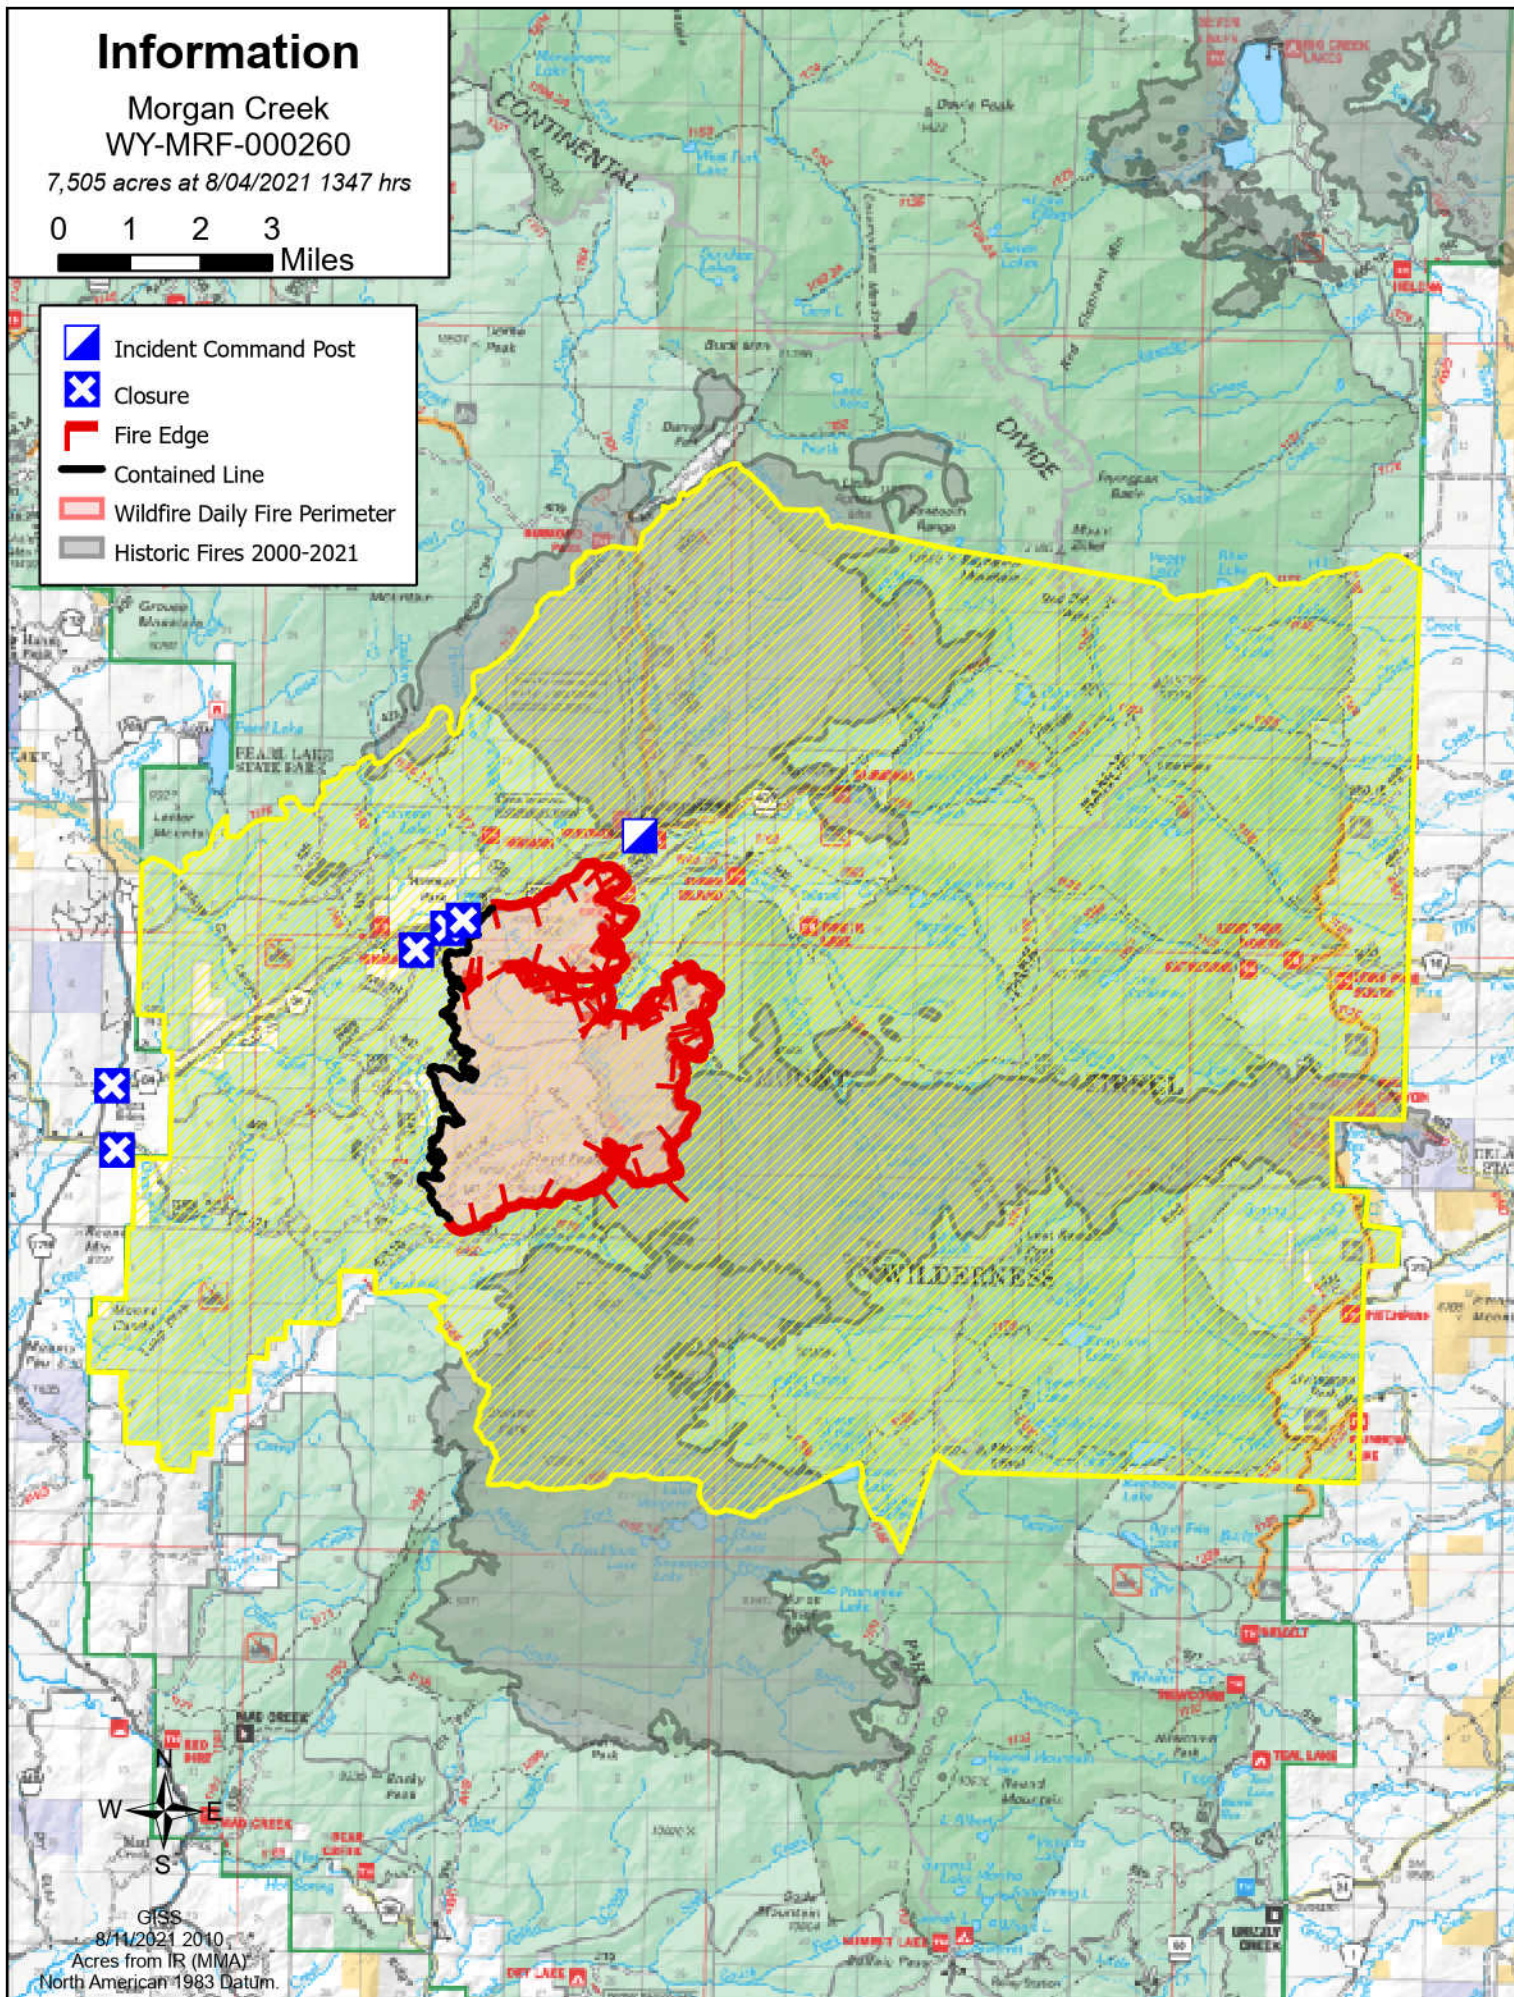

Information

Morgan Creek
WY-MRF-000260

7,505 acres at 8/04/2021 1347 hrs

- Incident Command Post
- Closure
- Fire Edge
- Contained Line
- Wildfire Daily Fire Perimeter
- Historic Fires 2000-2021

GIS
8/11/2021 10:10
Acres from IR (MMA)
North American 1983 Datum.