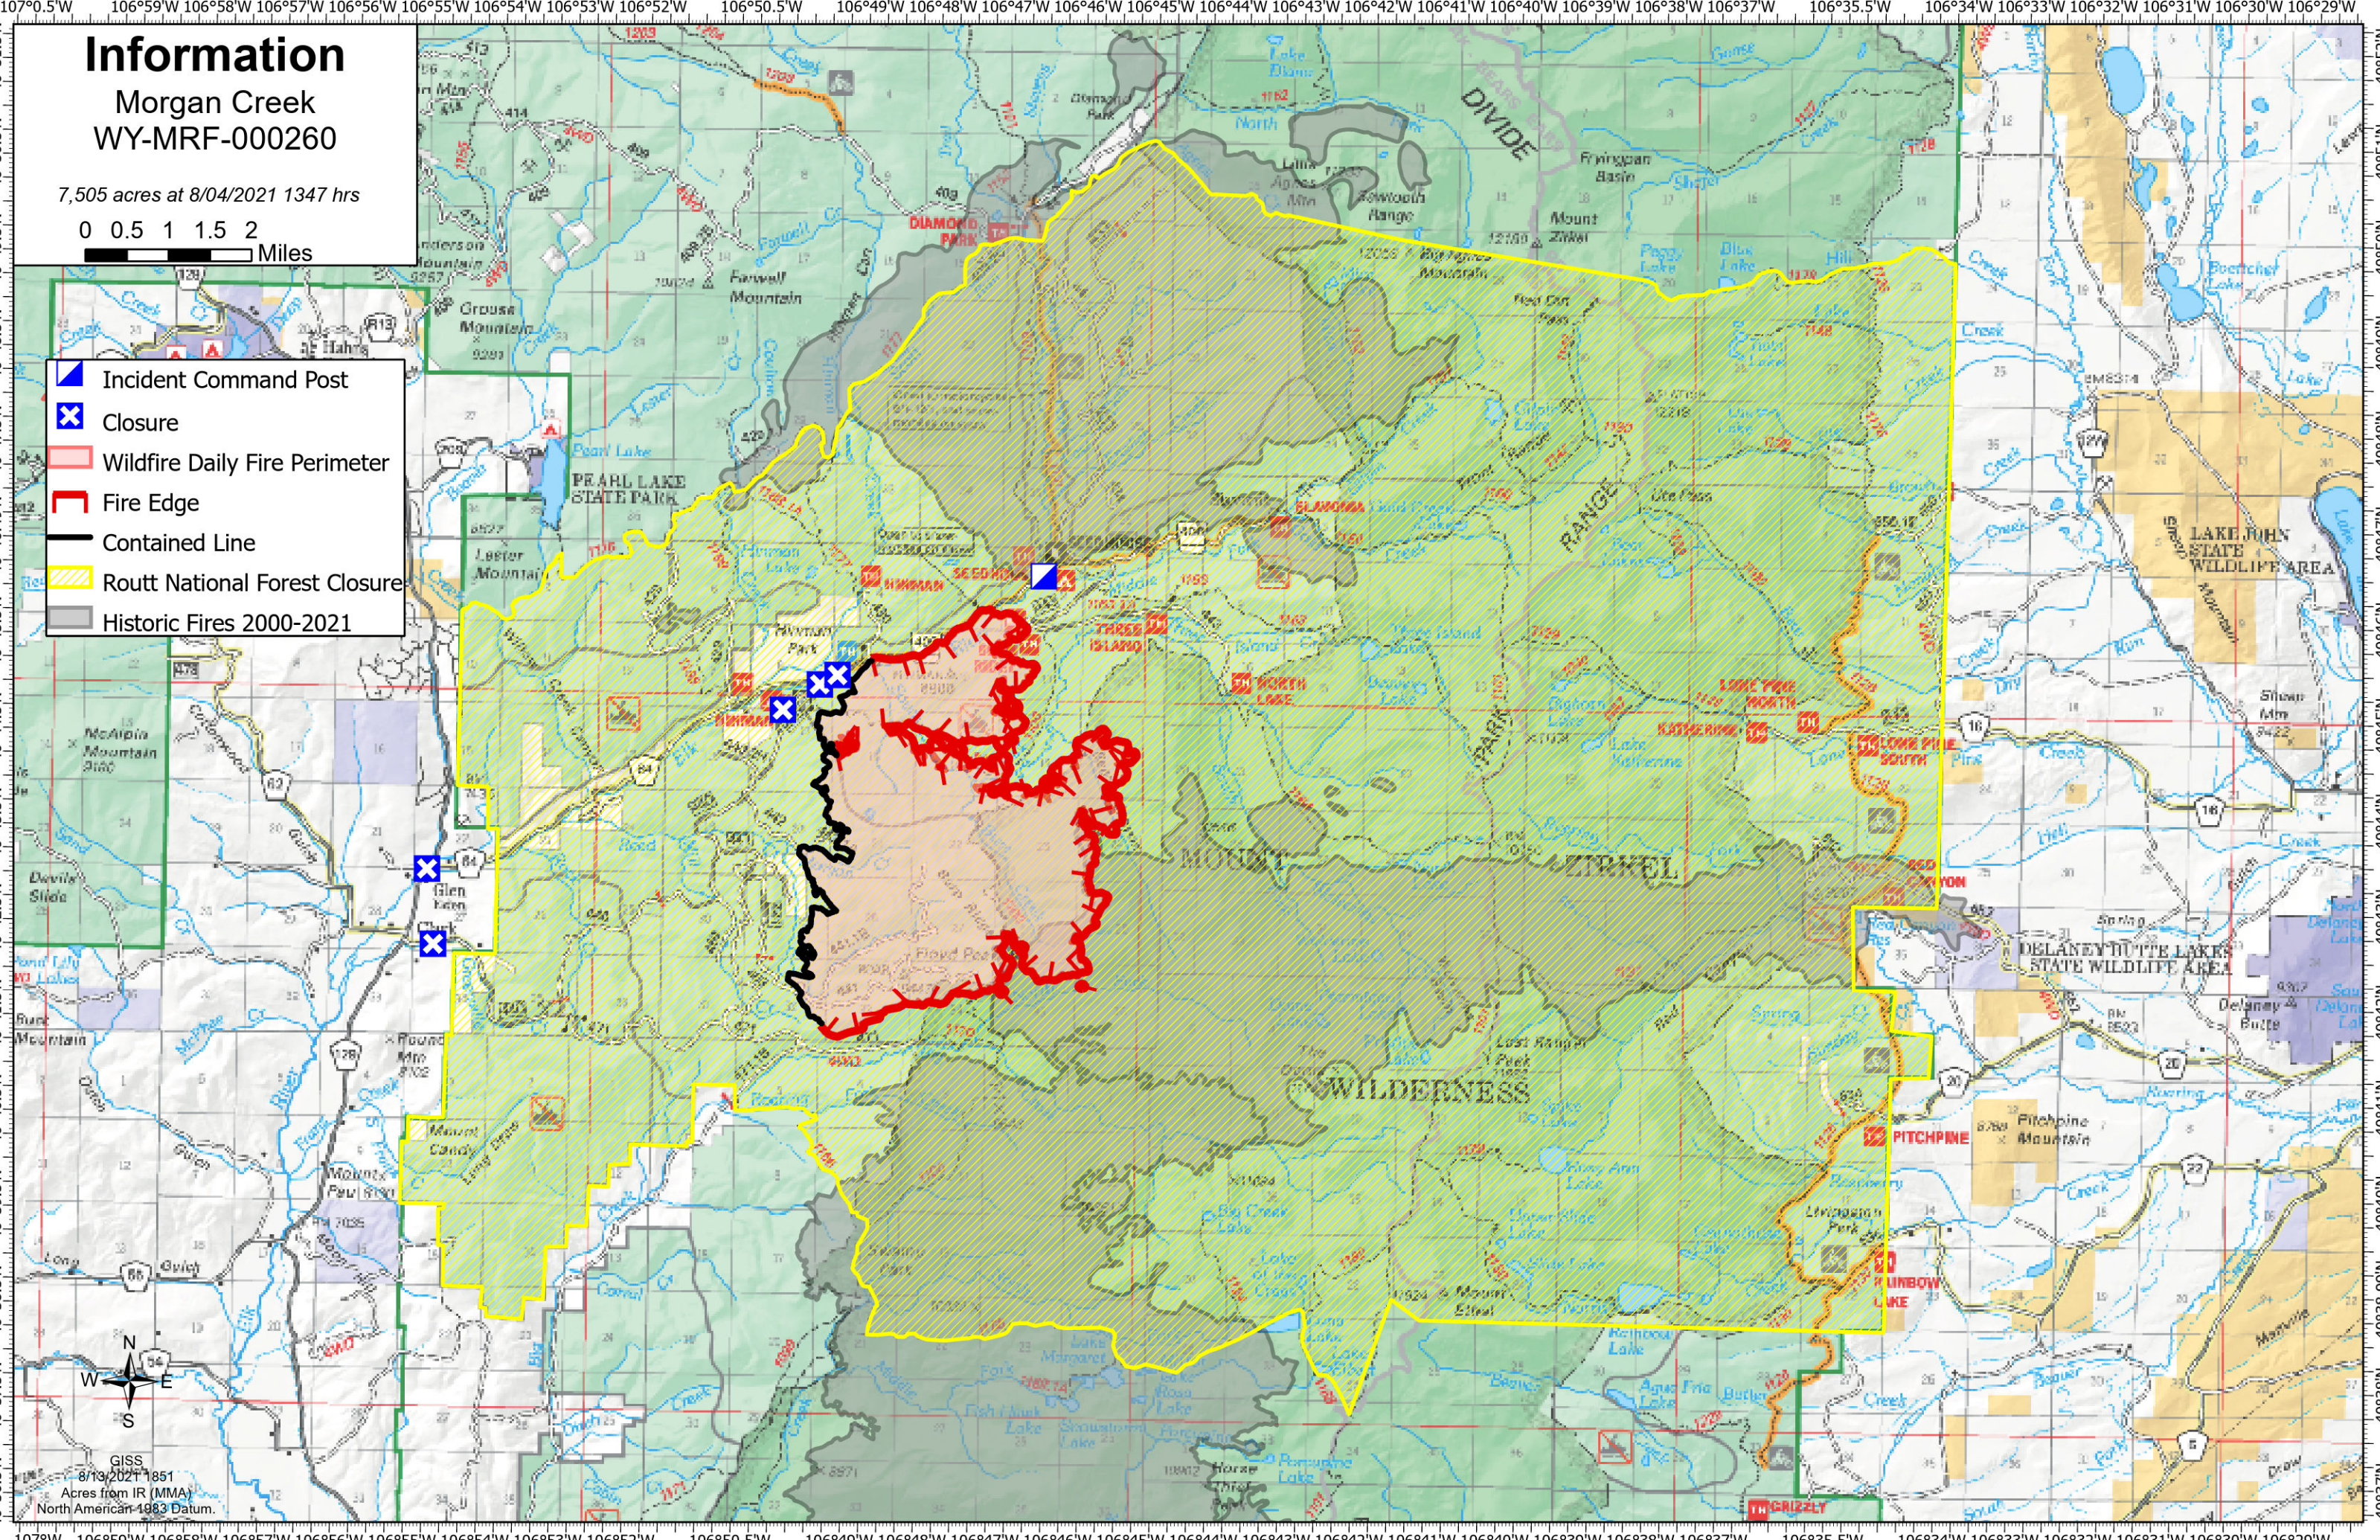

# Information

Morgan Creek  
WY-MRF-000260

7,505 acres at 8/04/2021 1347 hrs

- Incident Command Post
- Closure
- Wildfire Daily Fire Perimeter
- Fire Edge
- Contained Line
- Routt National Forest Closure
- Historic Fires 2000-2021

GISS  
8/13/2021 1851  
Acres from IR (MMA)  
North American 1983 Datum.