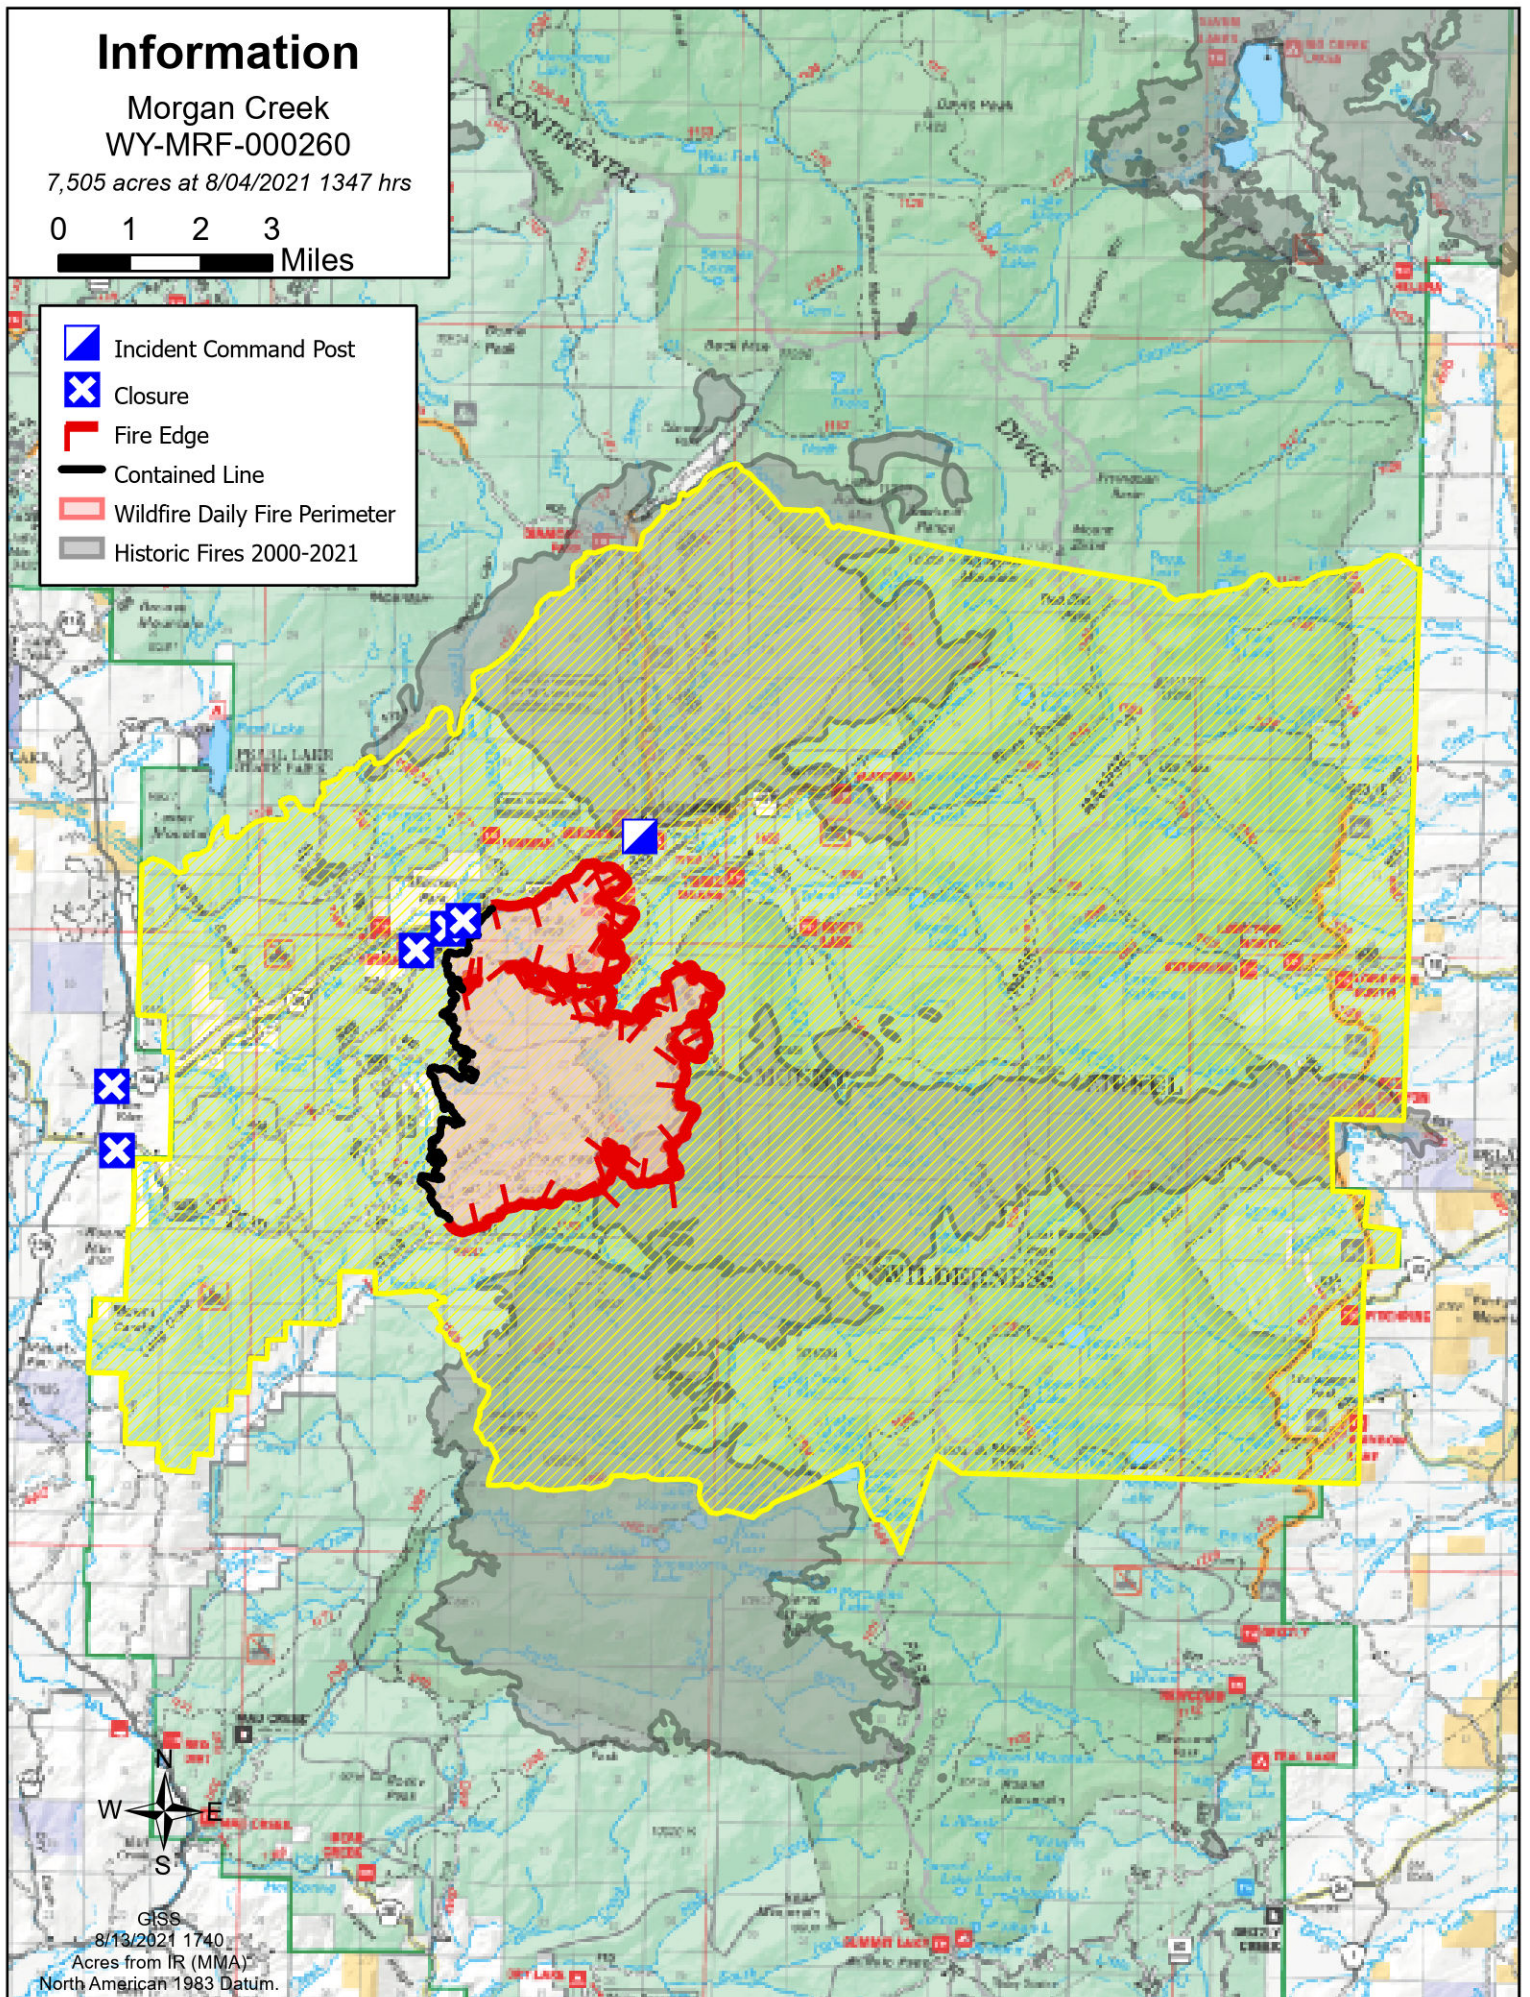

Information

Morgan Creek
WY-MRF-000260

7,505 acres at 8/04/2021 1347 hrs

- Incident Command Post
- Closure
- Fire Edge
- Contained Line
- Wildfire Daily Fire Perimeter
- Historic Fires 2000-2021

GISS
8/13/2021 1740
Acres from IR (MMA)
North American 1983 Datum.