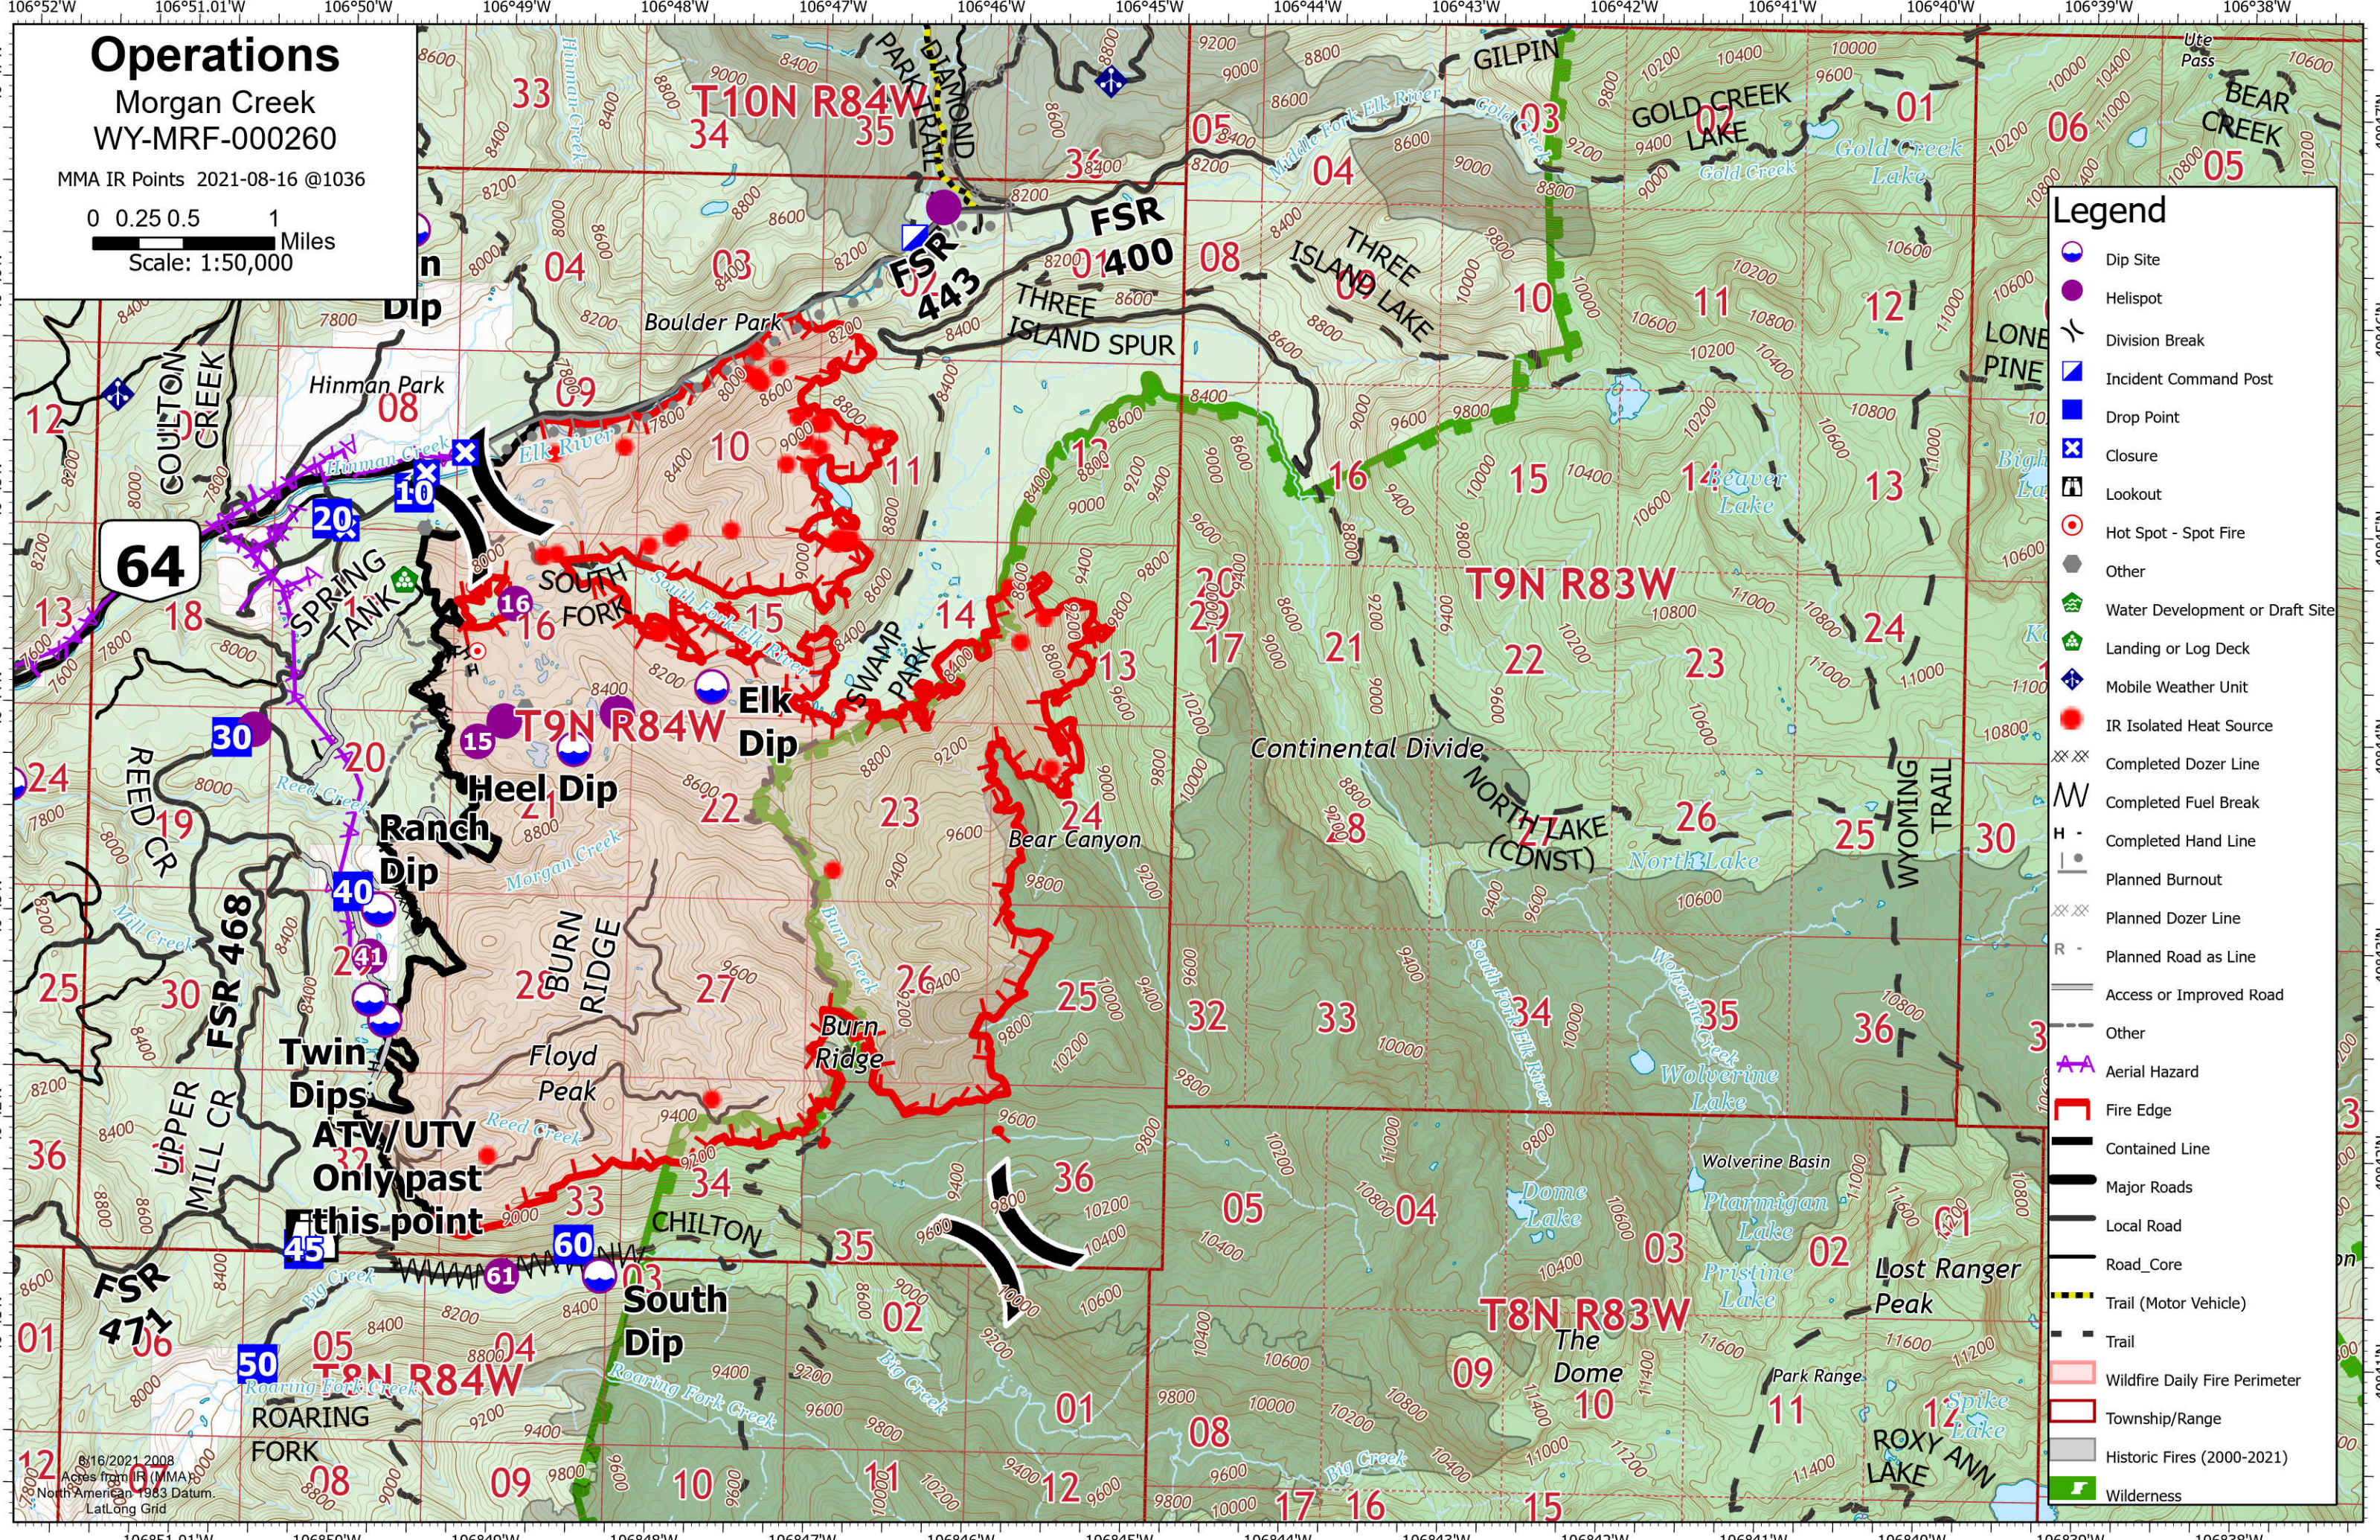

Operations

Morgan Creek
WY-MRF-000260

MMA IR Points 2021-08-16 @1036

0 0.25 0.5 1 Miles
Scale: 1:50,000

- ### Legend
- Dip Site
 - Helispot
 - Division Break
 - Incident Command Post
 - Drop Point
 - Closure
 - Lookout
 - Hot Spot - Spot Fire
 - Other
 - Water Development or Draft Site
 - Landing or Log Deck
 - Mobile Weather Unit
 - IR Isolated Heat Source
 - Completed Dozer Line
 - Completed Fuel Break
 - Completed Hand Line
 - Planned Burnout
 - Planned Dozer Line
 - Planned Road as Line
 - Access or Improved Road
 - Other
 - Aerial Hazard
 - Fire Edge
 - Contained Line
 - Major Roads
 - Local Road
 - Road_Core
 - Trail (Motor Vehicle)
 - Trail
 - Wildfire Daily Fire Perimeter
 - Township/Range
 - Historic Fires (2000-2021)
 - Wilderness

8/16/2021 2008
Aces from MMA
North America 1983 Datum
Lat/Long Grid