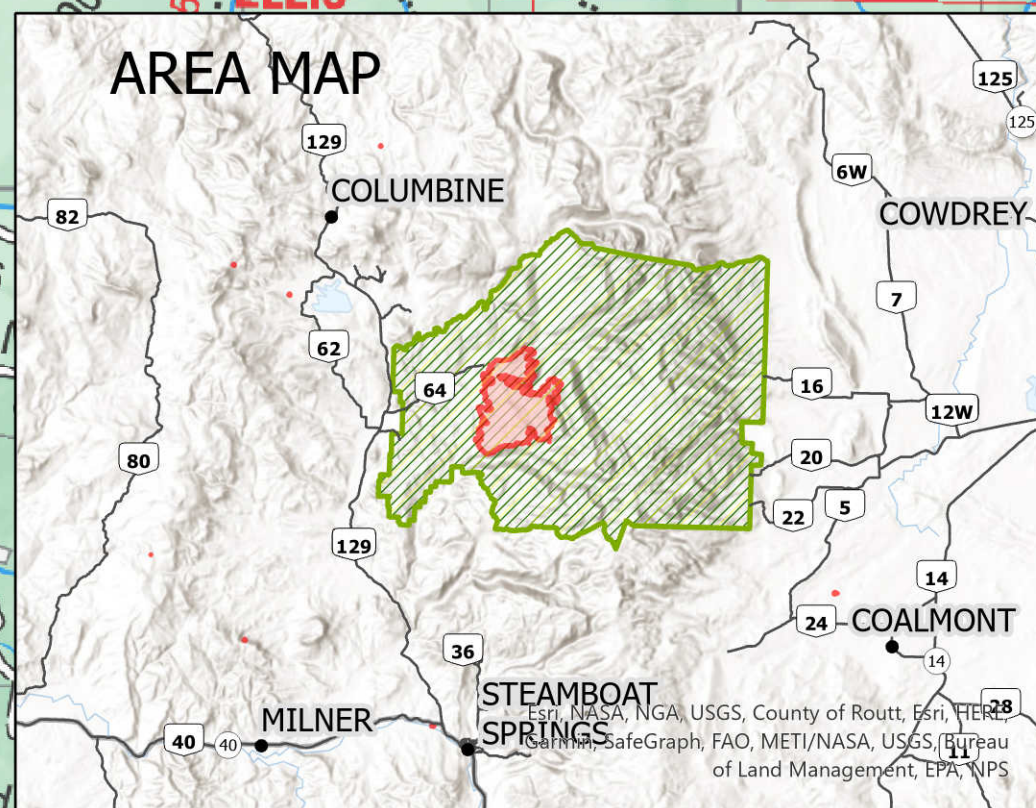

# Information

Morgan Creek  
WY-MRF-000260

8/17/2021

7,509 acres at 8/16/2021 1036 hrs

- Incident Command Post
- Closure
- Fire Edge
- Contained Line
- Wildfire Daily Fire Perimeter
- Historic Fires 2000-2021
- Routt National Forest Closure

8/16/2021 2014  
Acres from IR (MMA)  
North American 1983 Datum, Lat/long  
Grid