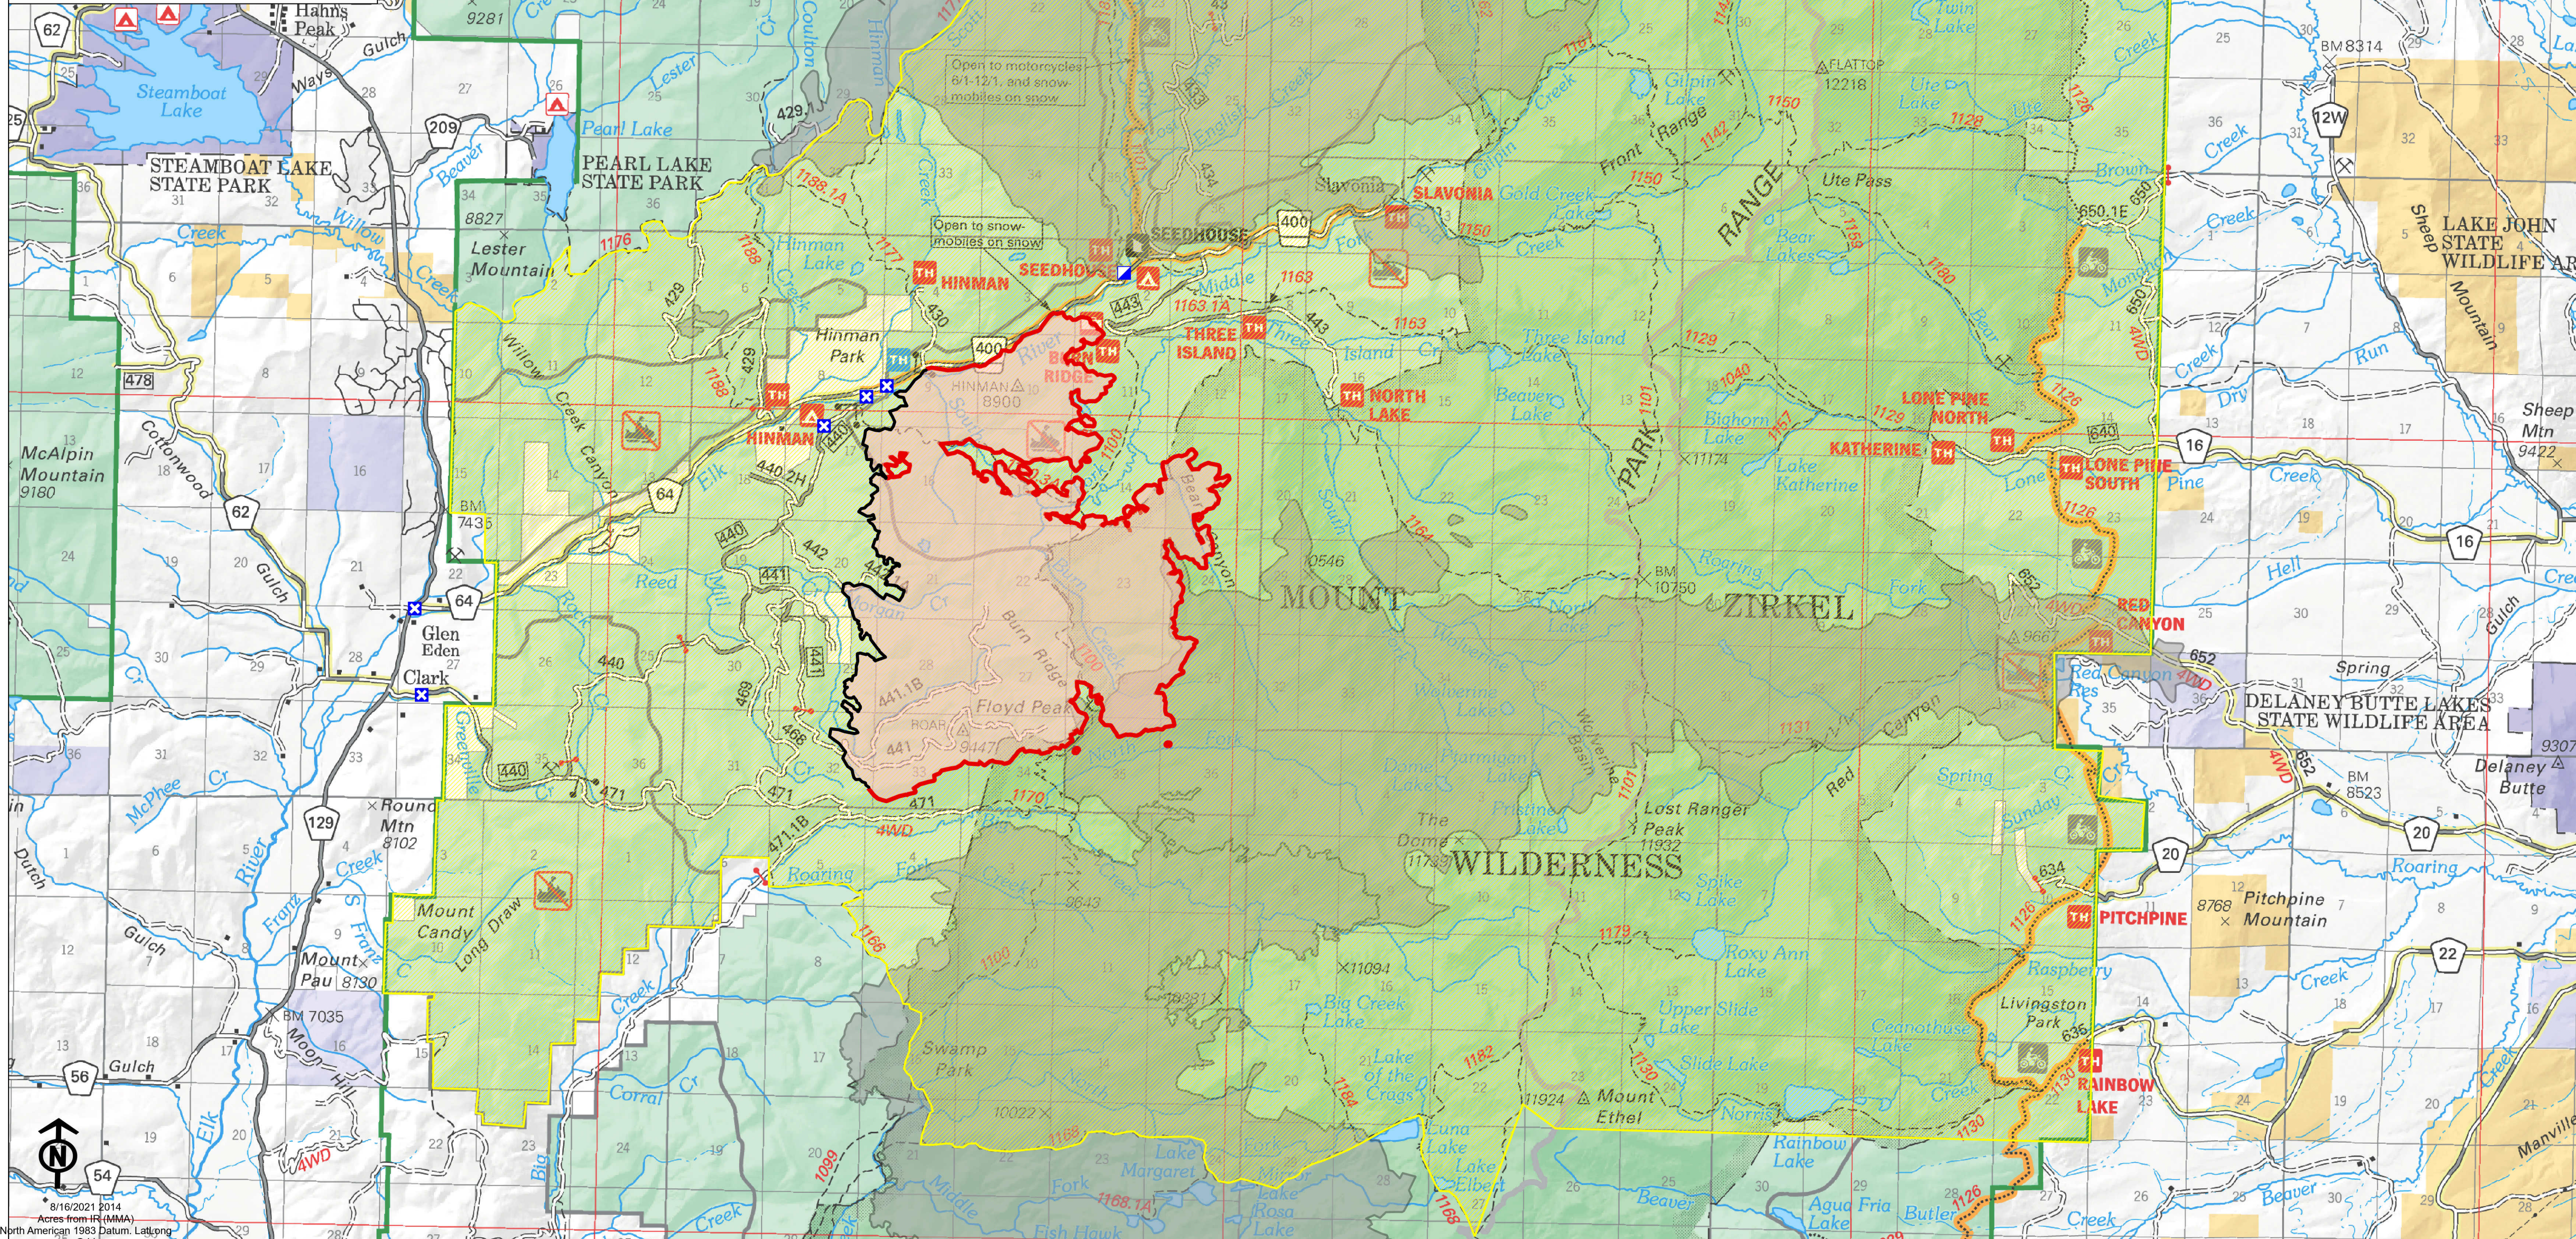

# Information

Morgan Creek  
WY-MRF-000260

8/17/2021

7,509 acres at 8/16/2021 1036 hrs

- Incident Command Post
- Closure
- Fire Edge
- Contained Line
- Wildfire Daily Fire Perimeter
- Historic Fires 2000-2021
- Routt National Forest Closure

8/16/2021 2014  
Acres from IR (MMA)  
North American 1983 Datum, Lat/long  
Grid