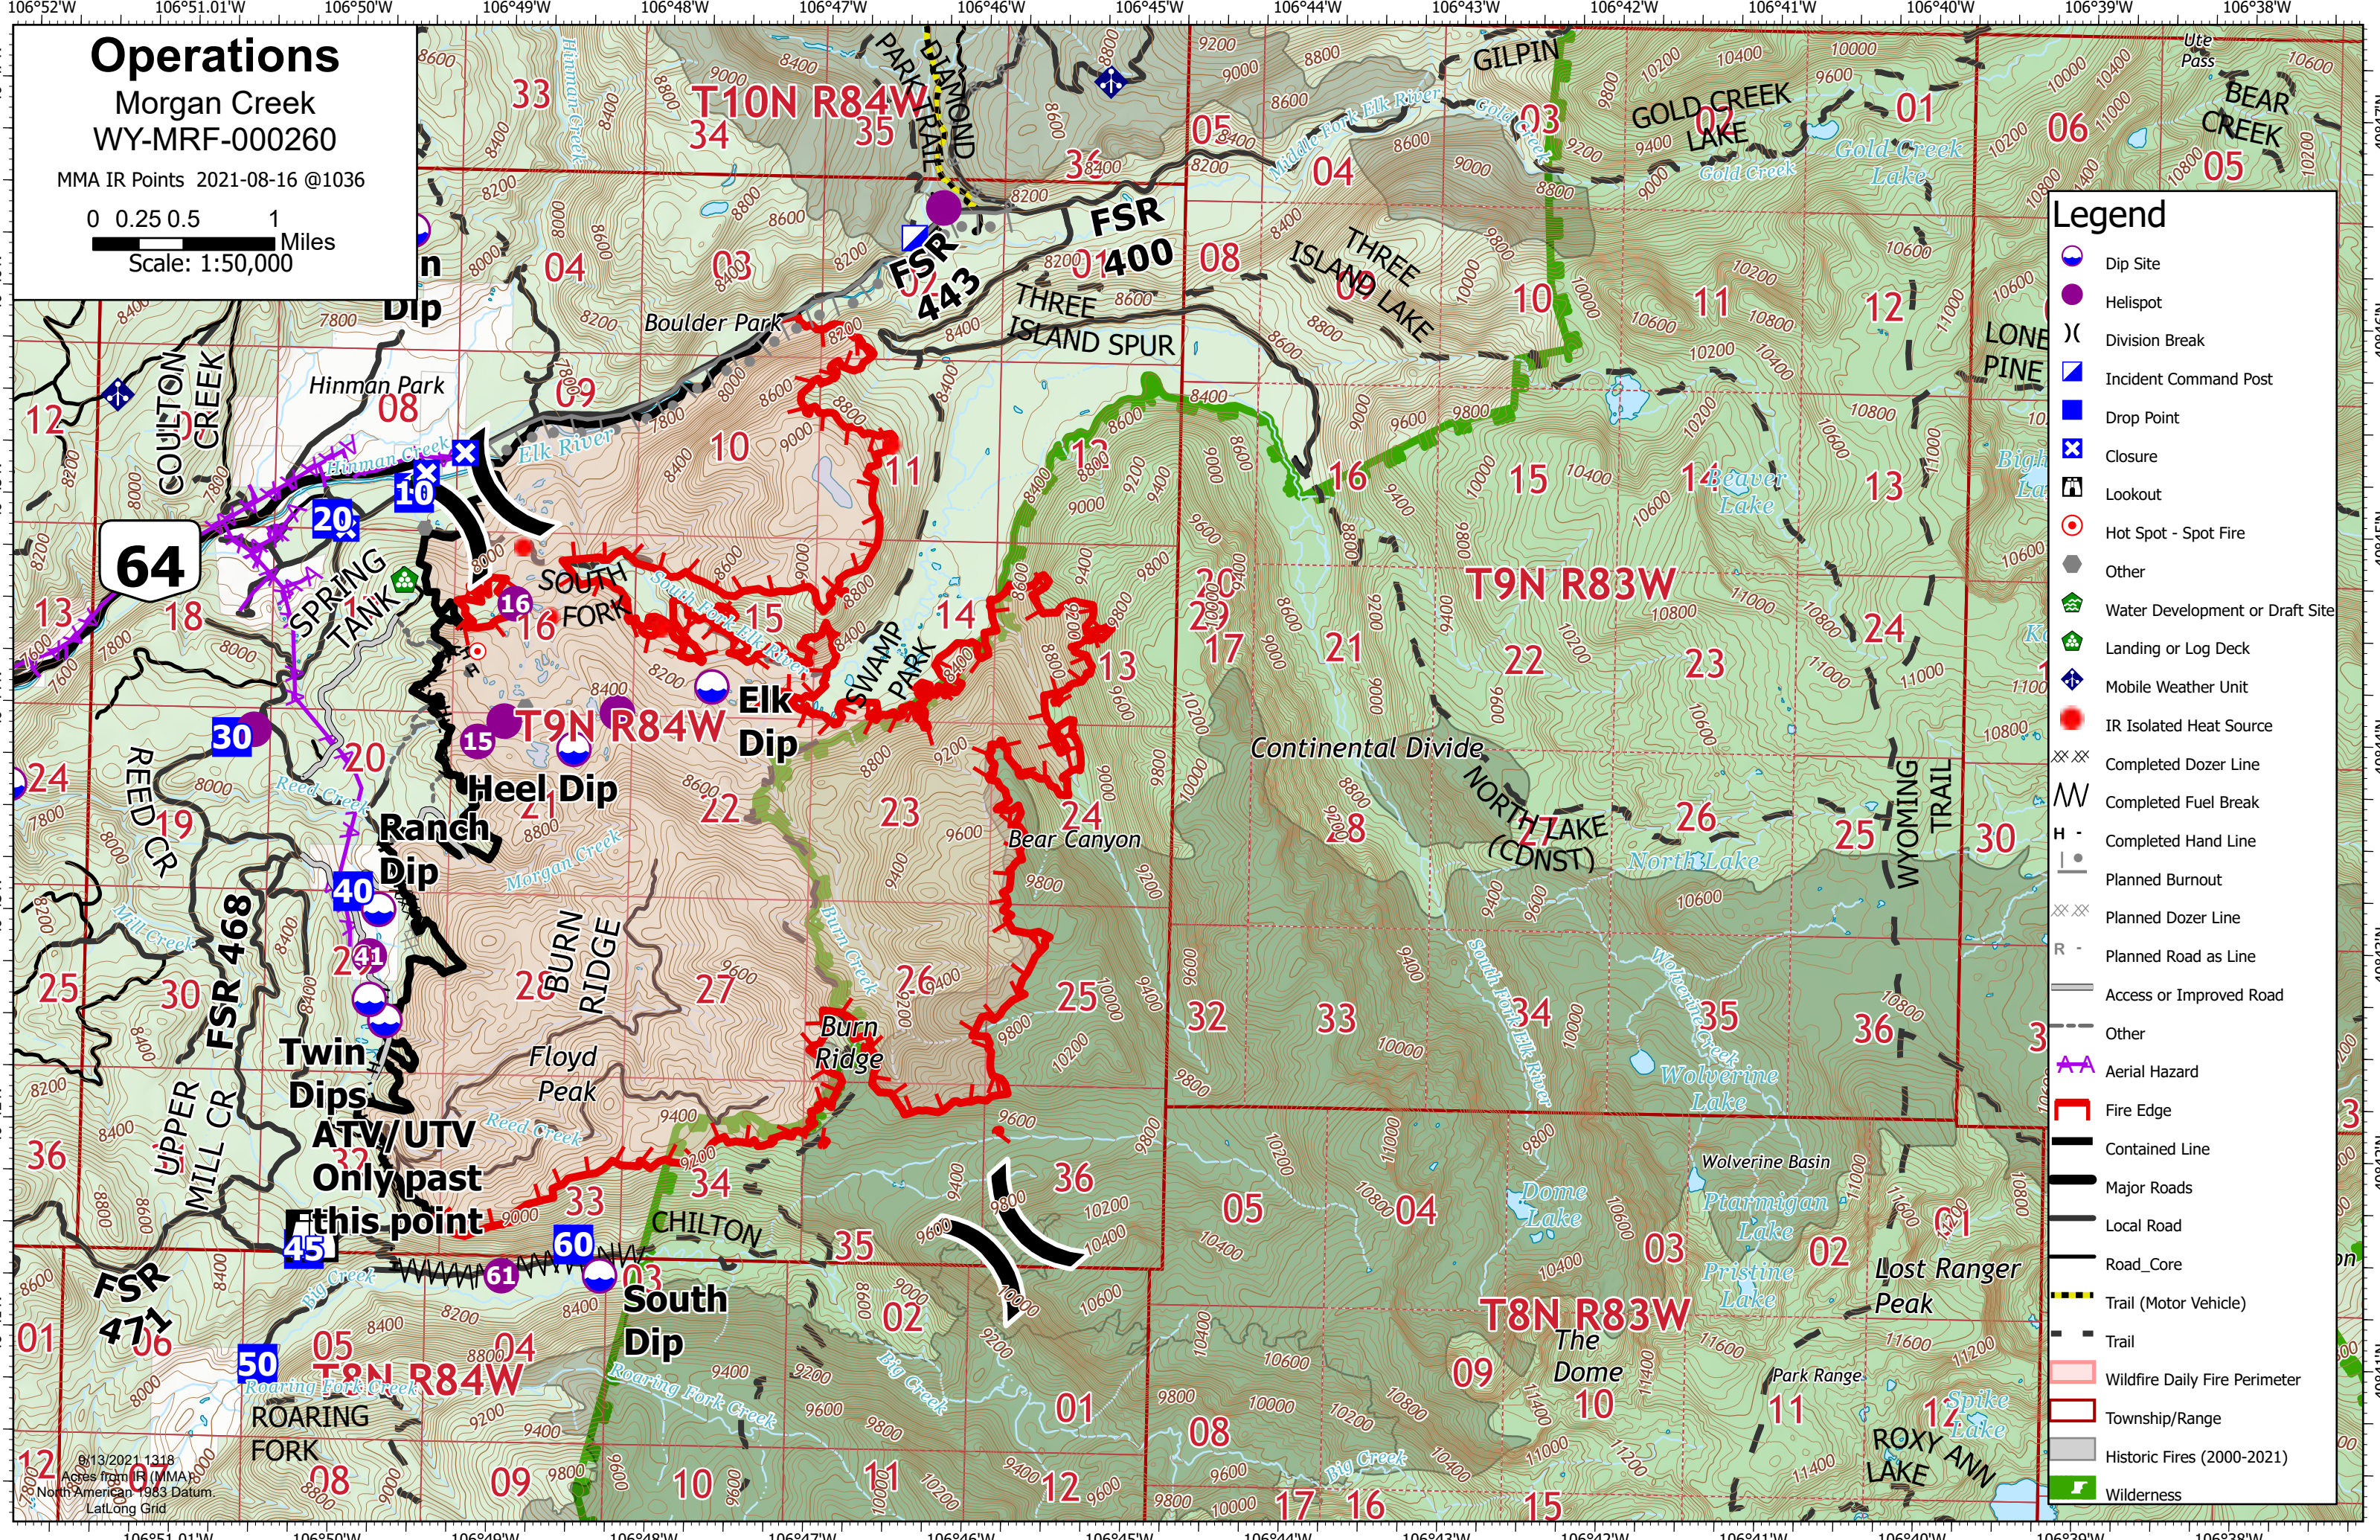

Operations

Morgan Creek
WY-MRF-000260

MMA IR Points 2021-08-16 @1036

0 0.25 0.5 1 Miles
Scale: 1:50,000

Legend

- Dip Site
- Helispot
- Division Break
- Incident Command Post
- Drop Point
- Closure
- Lookout
- Hot Spot - Spot Fire
- Other
- Water Development or Draft Site
- Landing or Log Deck
- Mobile Weather Unit
- IR Isolated Heat Source
- Completed Dozer Line
- Completed Fuel Break
- Completed Hand Line
- Planned Burnout
- Planned Dozer Line
- Planned Road as Line
- Access or Improved Road
- Other
- Aerial Hazard
- Fire Edge
- Contained Line
- Major Roads
- Local Road
- Road_Core
- Trail (Motor Vehicle)
- Trail
- Wildfire Daily Fire Perimeter
- Township/Range
- Historic Fires (2000-2021)
- Wilderness

8/13/2021 13:18
Acres from MMA
North American 1983 Datum
Lat/Long Grid