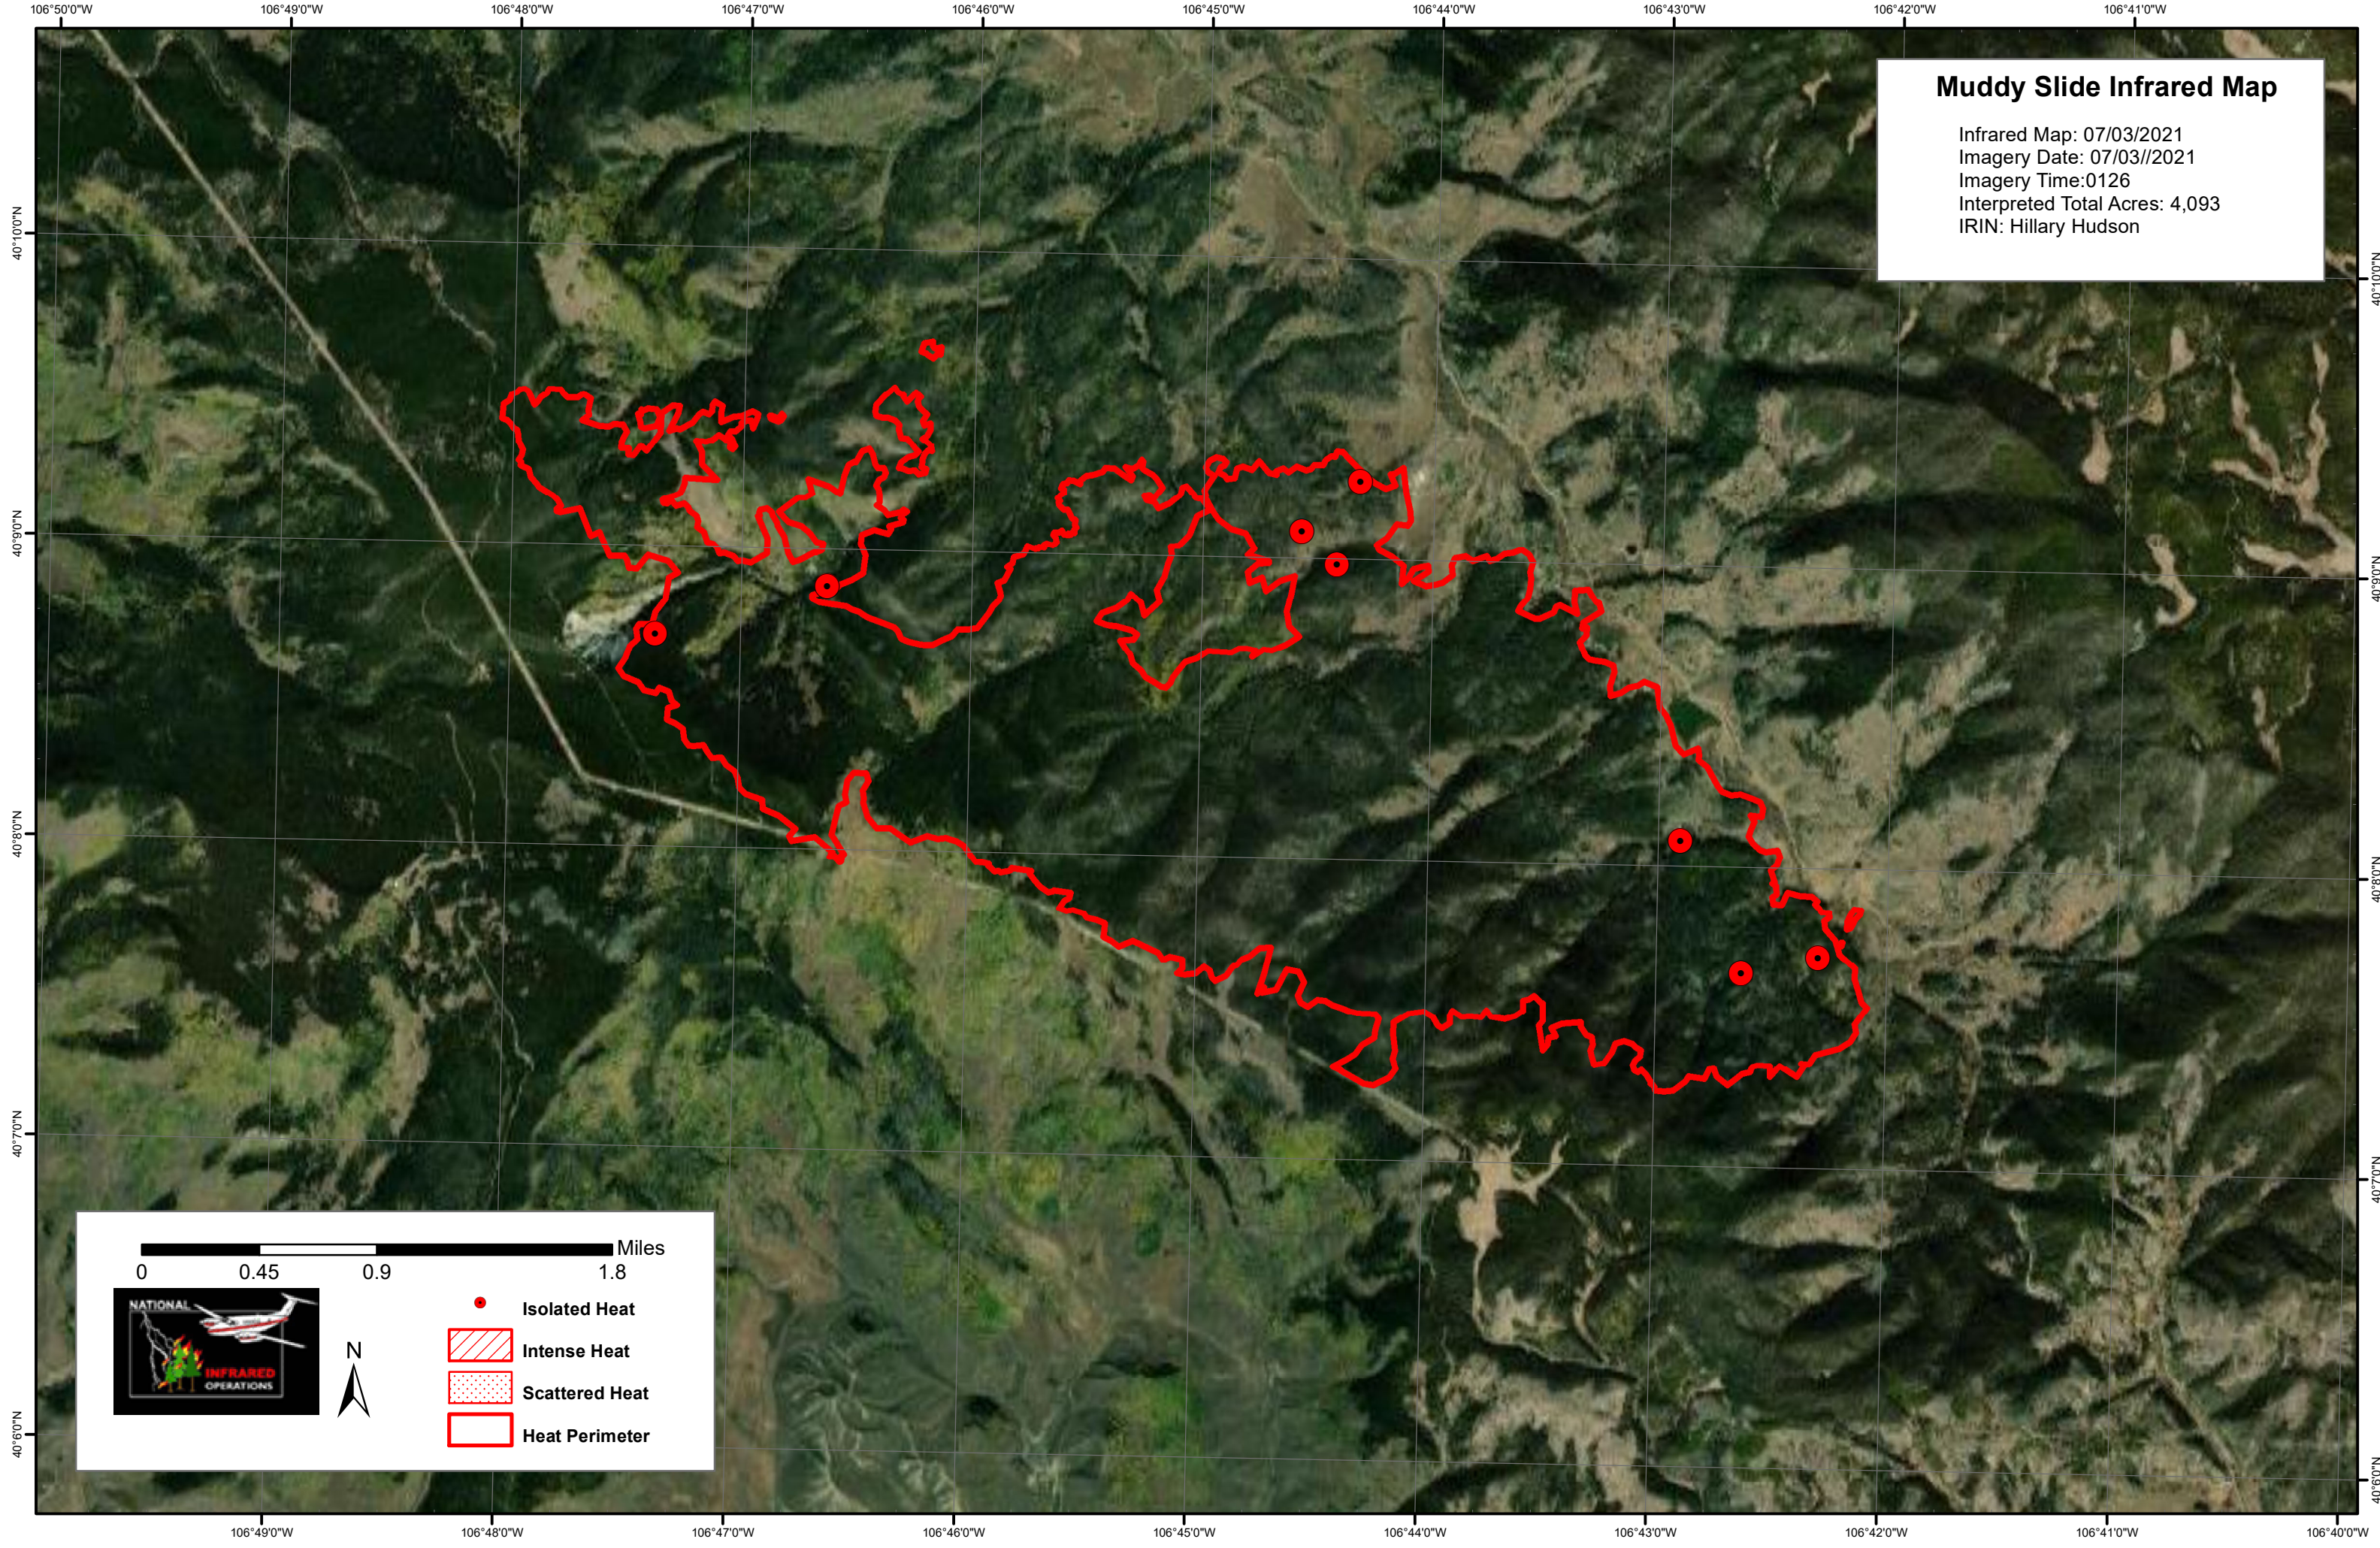

# Muddy Slide Infrared Map

Infrared Map: 07/03/2021  
Imagery Date: 07/03//2021  
Imagery Time:0126  
Interpreted Total Acres: 4,093  
IRIN: Hillary Hudson

0 0.45 0.9 1.8 Miles

N

- Isolated Heat
- ▨ Intense Heat
- ▤ Scattered Heat
- Heat Perimeter