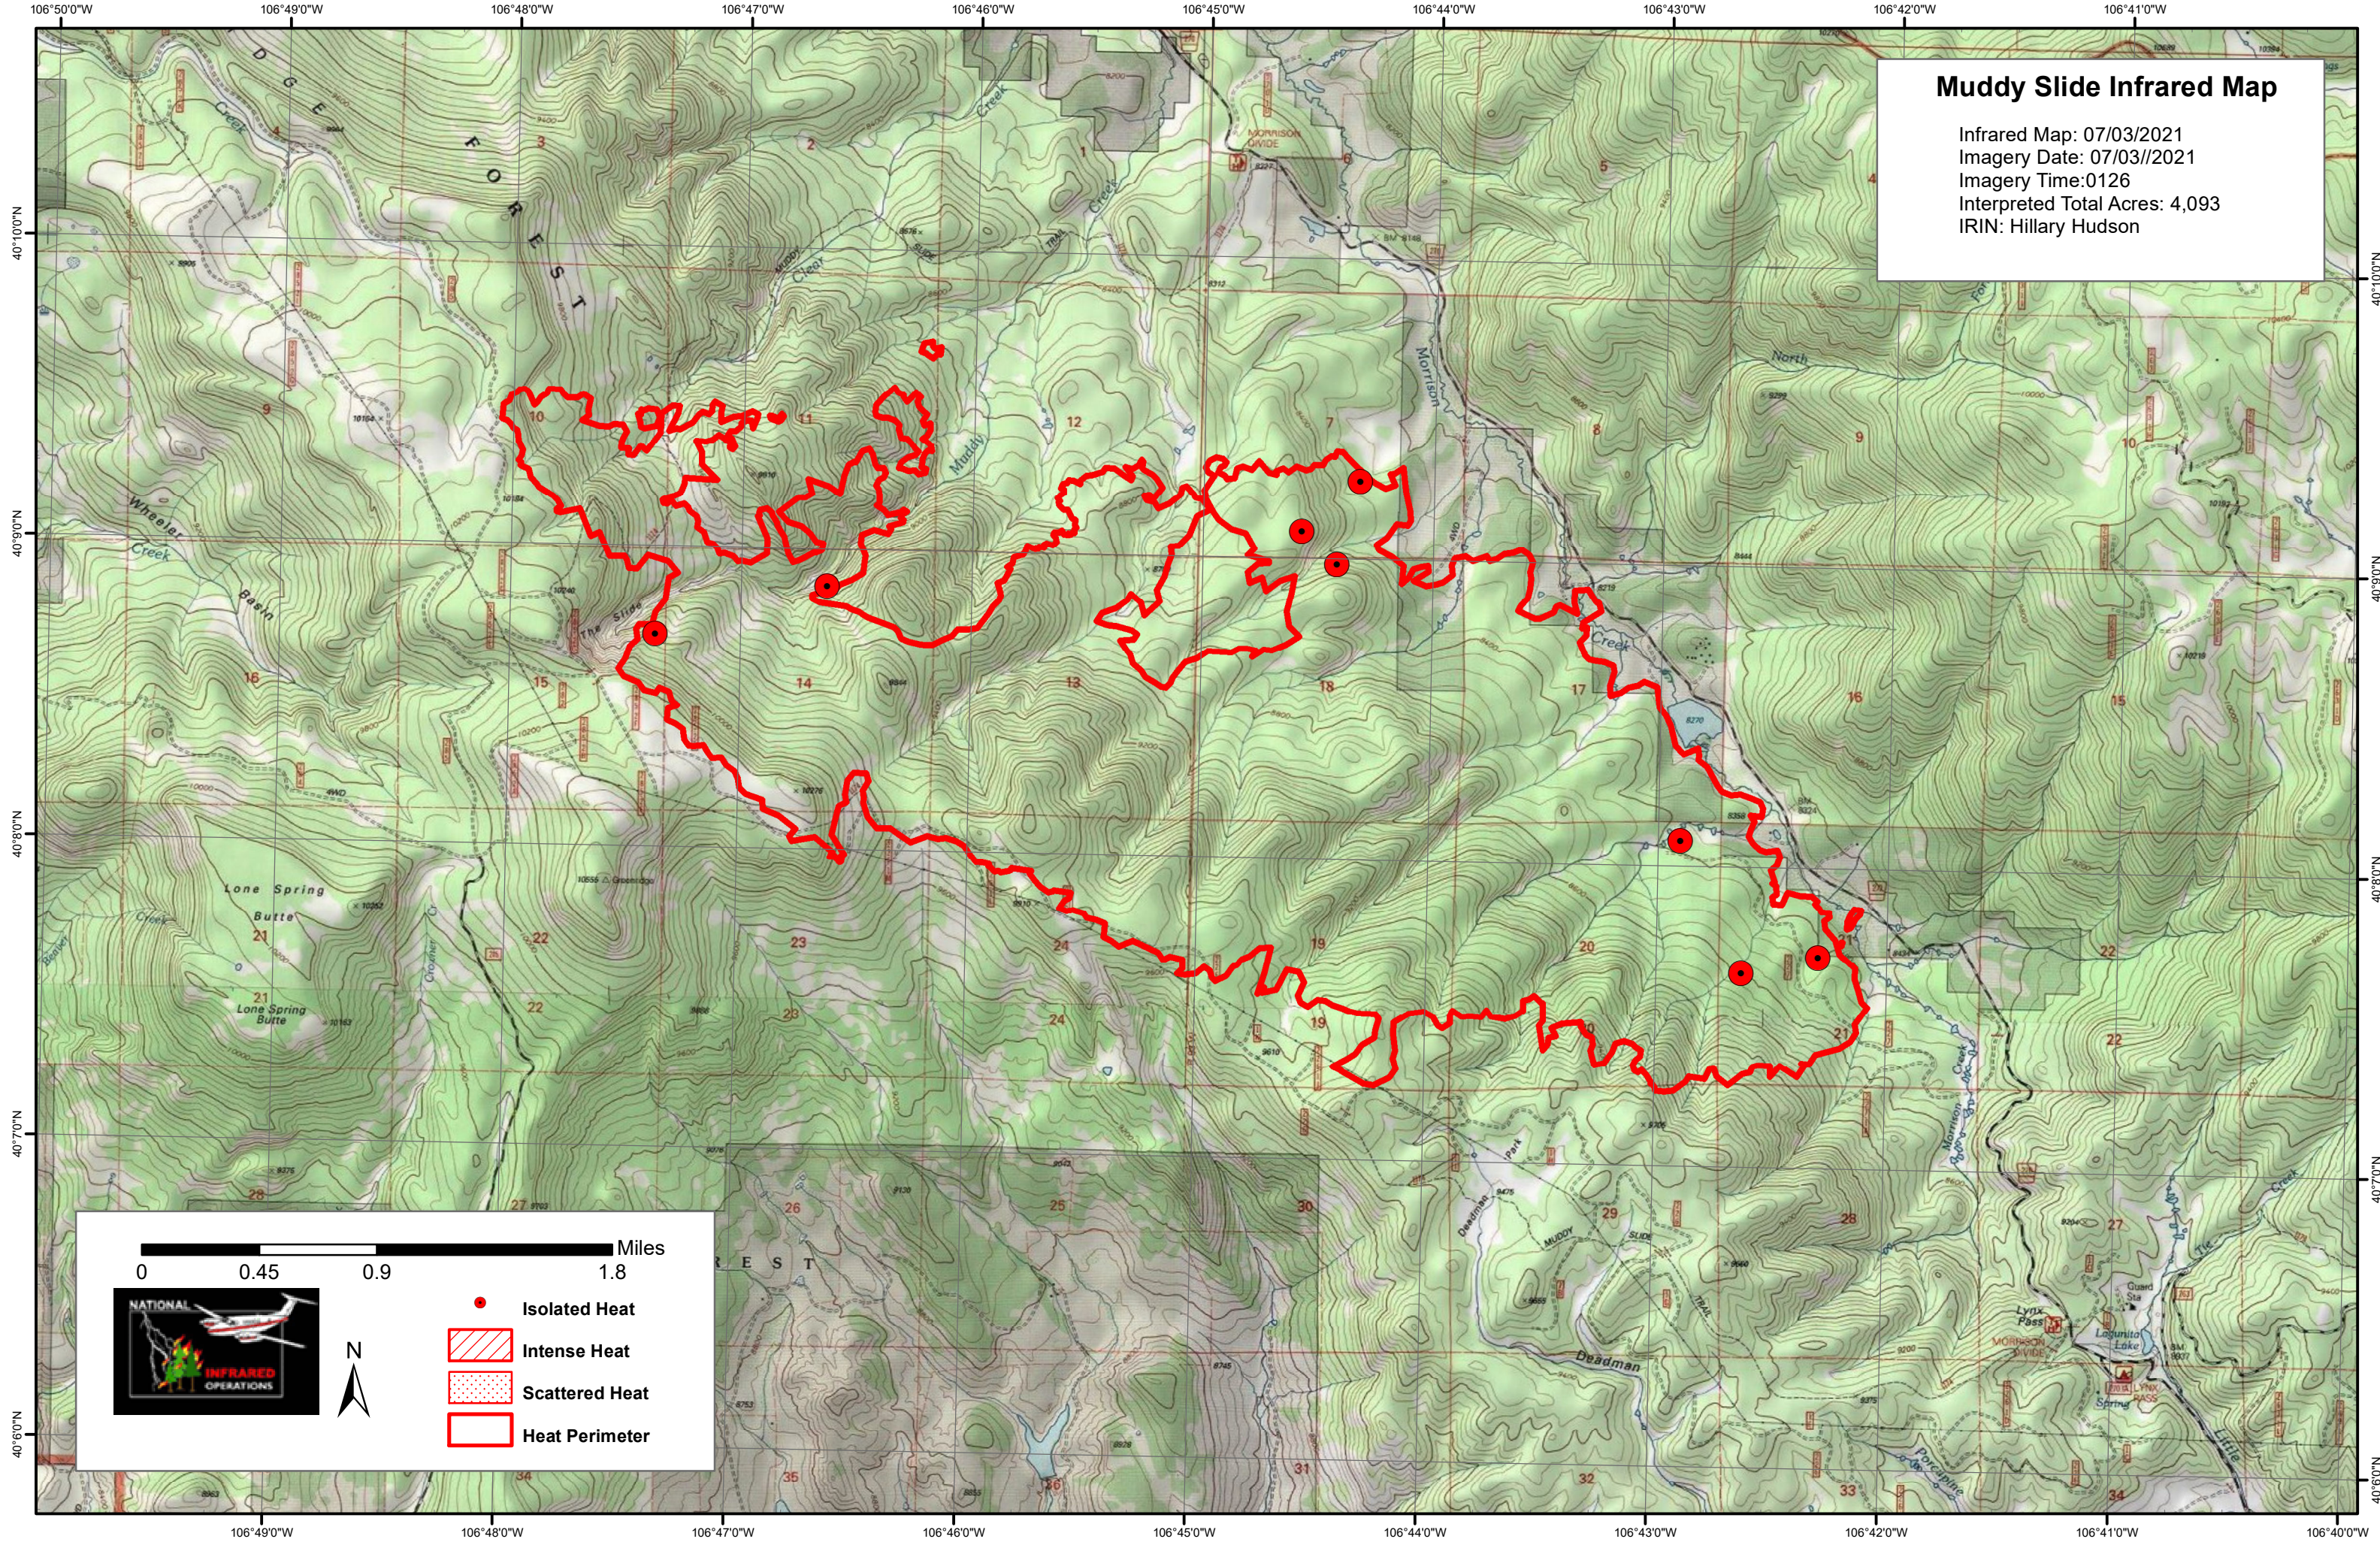

Muddy Slide Infrared Map

Infrared Map: 07/03/2021
Imagery Date: 07/03/2021
Imagery Time: 0126
Interpreted Total Acres: 4,093
IRIN: Hillary Hudson

0 0.45 0.9 1.8 Miles

Isolated Heat (Red dot)
Intense Heat (Red hatched box)
Scattered Heat (Red dotted box)
Heat Perimeter (Red outline)