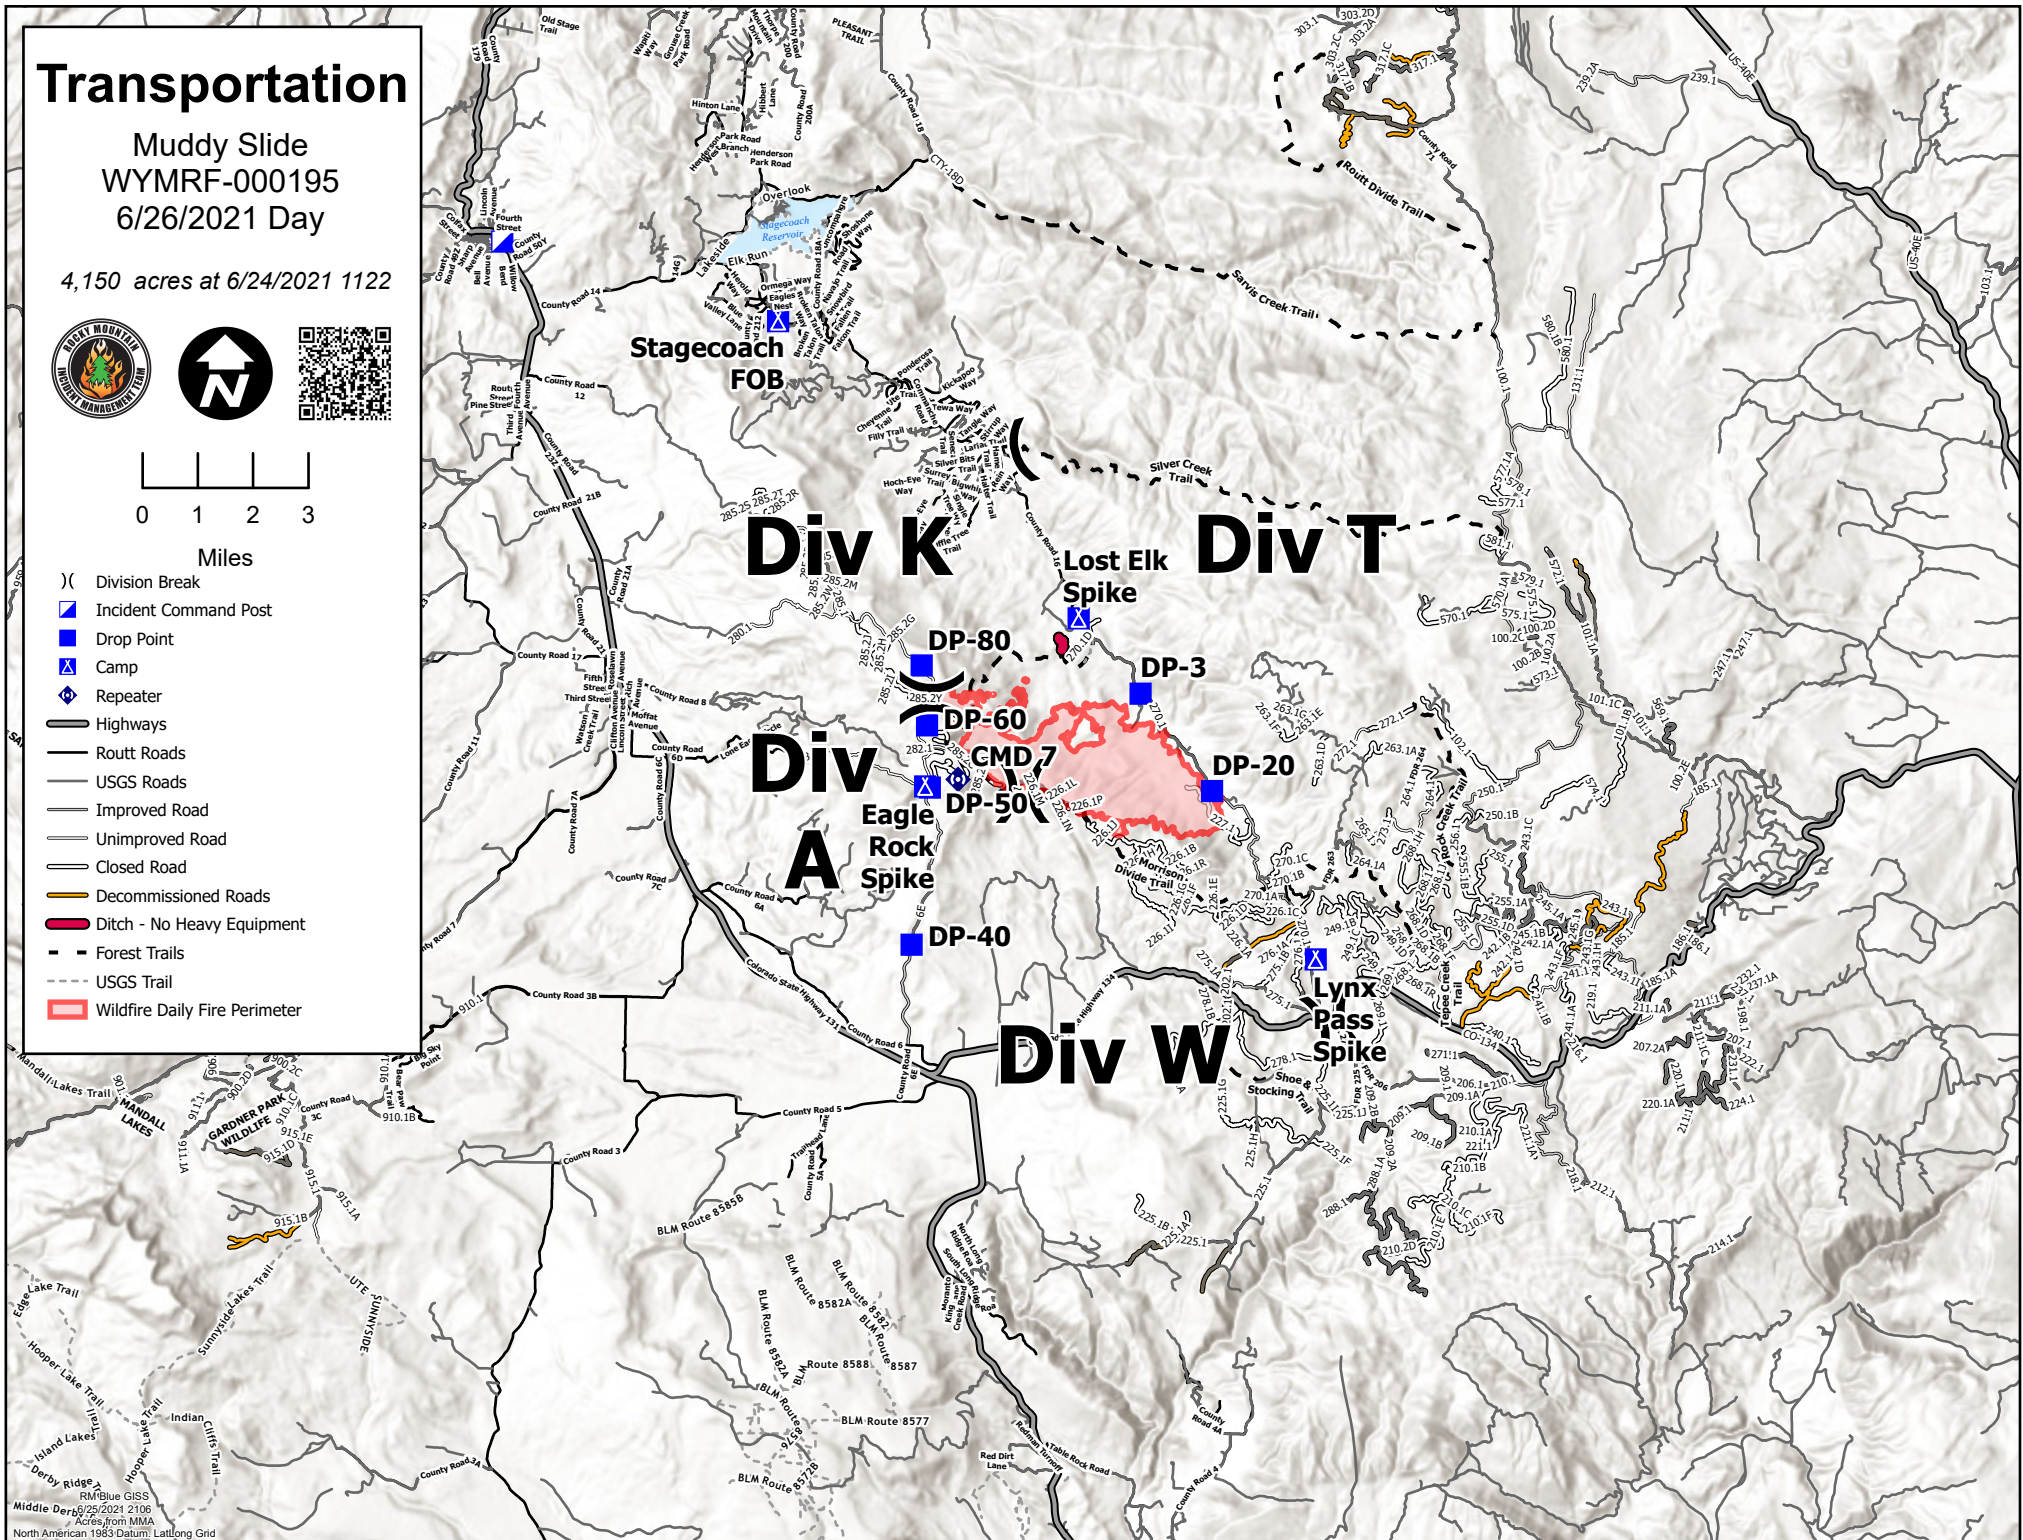

Transportation

Muddy Slide
WYMRP-000195
6/26/2021 Day

4,150 acres at 6/24/2021 1122

Miles

- () Division Break
- ▣ Incident Command Post
- Drop Point
- ⓧ Camp
- ⓧ Repeater
- ▬ Highways
- ▬ Routt Roads
- ▬ USGS Roads
- ▬ Improved Road
- ▬ Unimproved Road
- ▬ Closed Road
- ▬ Decommissioned Roads
- ▬ Ditch - No Heavy Equipment
- - - Forest Trails
- - - USGS Trail
- ▭ Wildfire Daily Fire Perimeter

RMBlue GIS
6/25/2021 2:06
Middle Derby
Acres from MMA
North American 1983 Datum, LatLong Grid