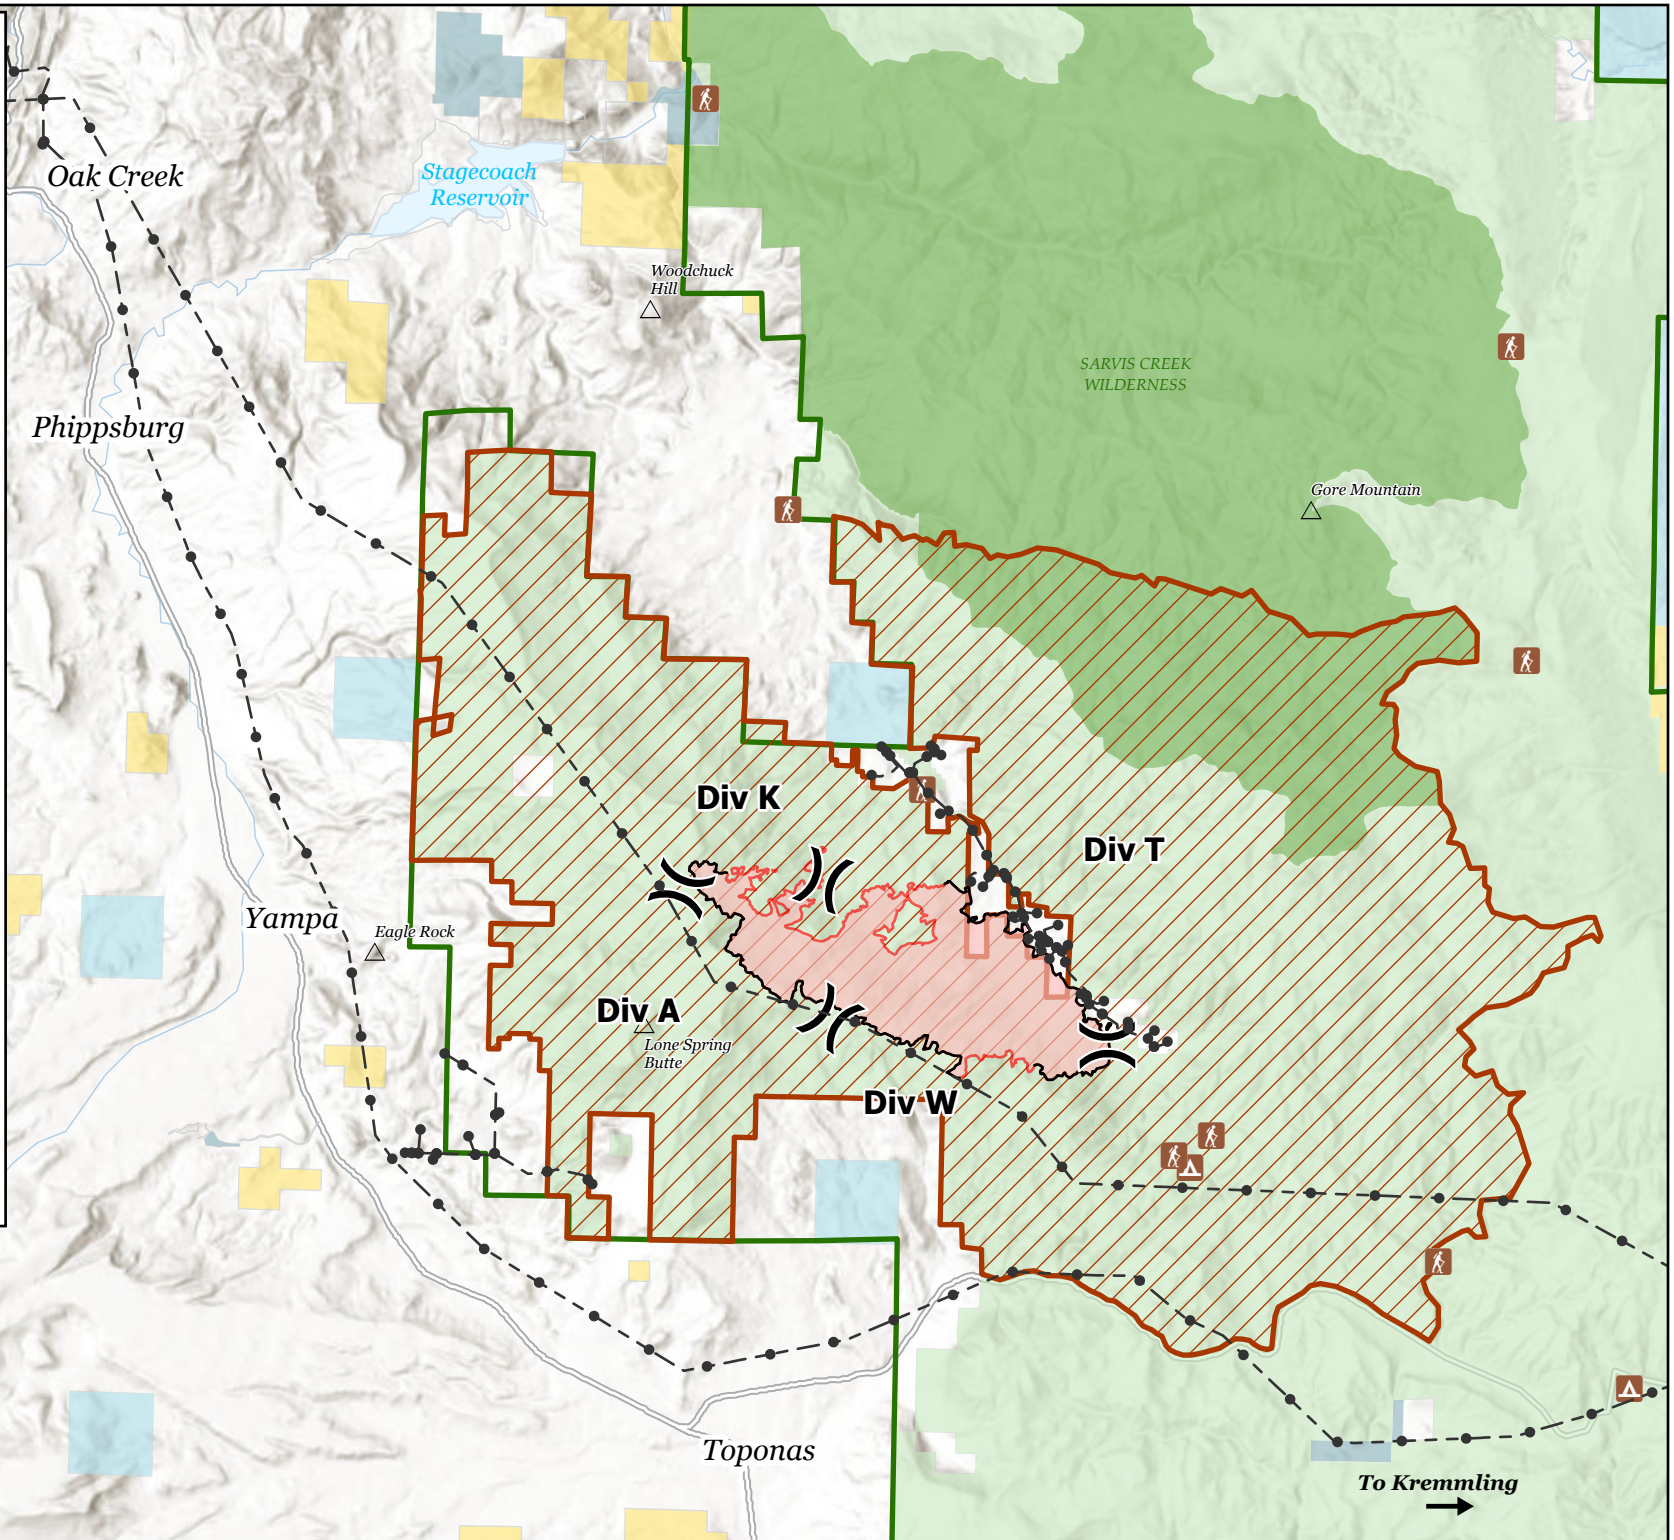

# Public Information

Muddy Slide  
07/11/2021

4,093 acres at 7/08/21 1418  
50% Containment

- ( ) Division Break
- ▲ Campground
- 🚶 Trailhead
- Contained Line
- - - Powerlines
- 🔴 Fire Perimeter
- 🟡 Forest Closure
- 🟢 Forest Boundary
- 🟡 Bureau of Land Management
- ⬜ Private
- 🟦 State
- 🟦 State, County, City Areas
- 🟩 US Forest Service
- 🟩 Wilderness

Maggies Nipple

7/10/2021 2039  
Acres from MMA  
North American 1983 Datum.