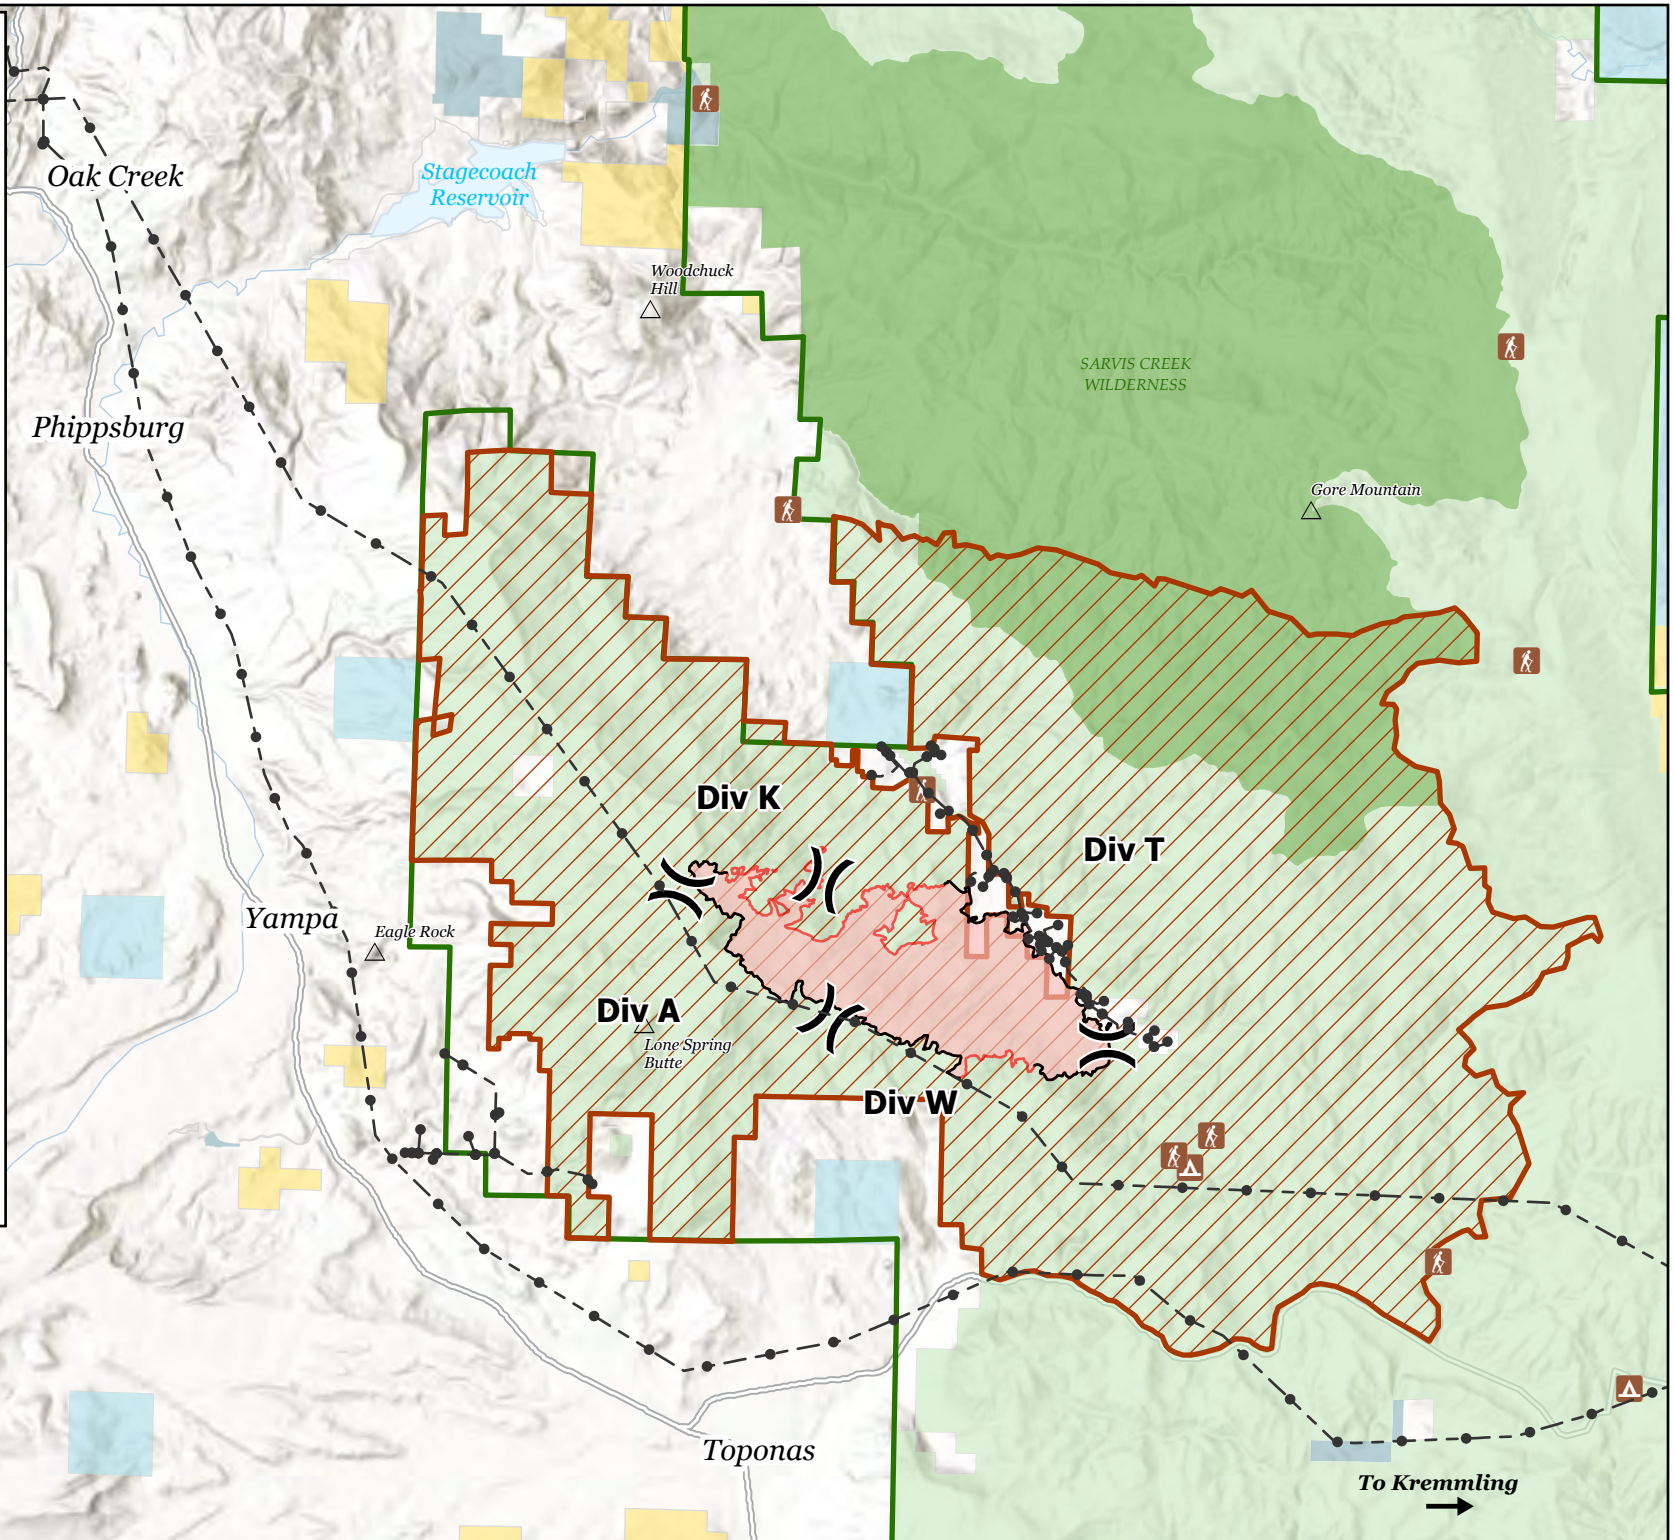

Public Information

Muddy Slide
07/12/2021

4,093 acres at 7/11/21 1356
50% Containment

- Division Break
- Campground
- Trailhead
- Contained Line
- Powerlines
- Fire Perimeter
- Forest Closure
- Forest Boundary
- Bureau of Land Management
- Private
- State
- State, County, City Areas
- US Forest Service
- Wilderness

Maggies Nipple

7/11/2021 1900
Acres from MMA
North American 1983 Datum.

To Kremmling
➔