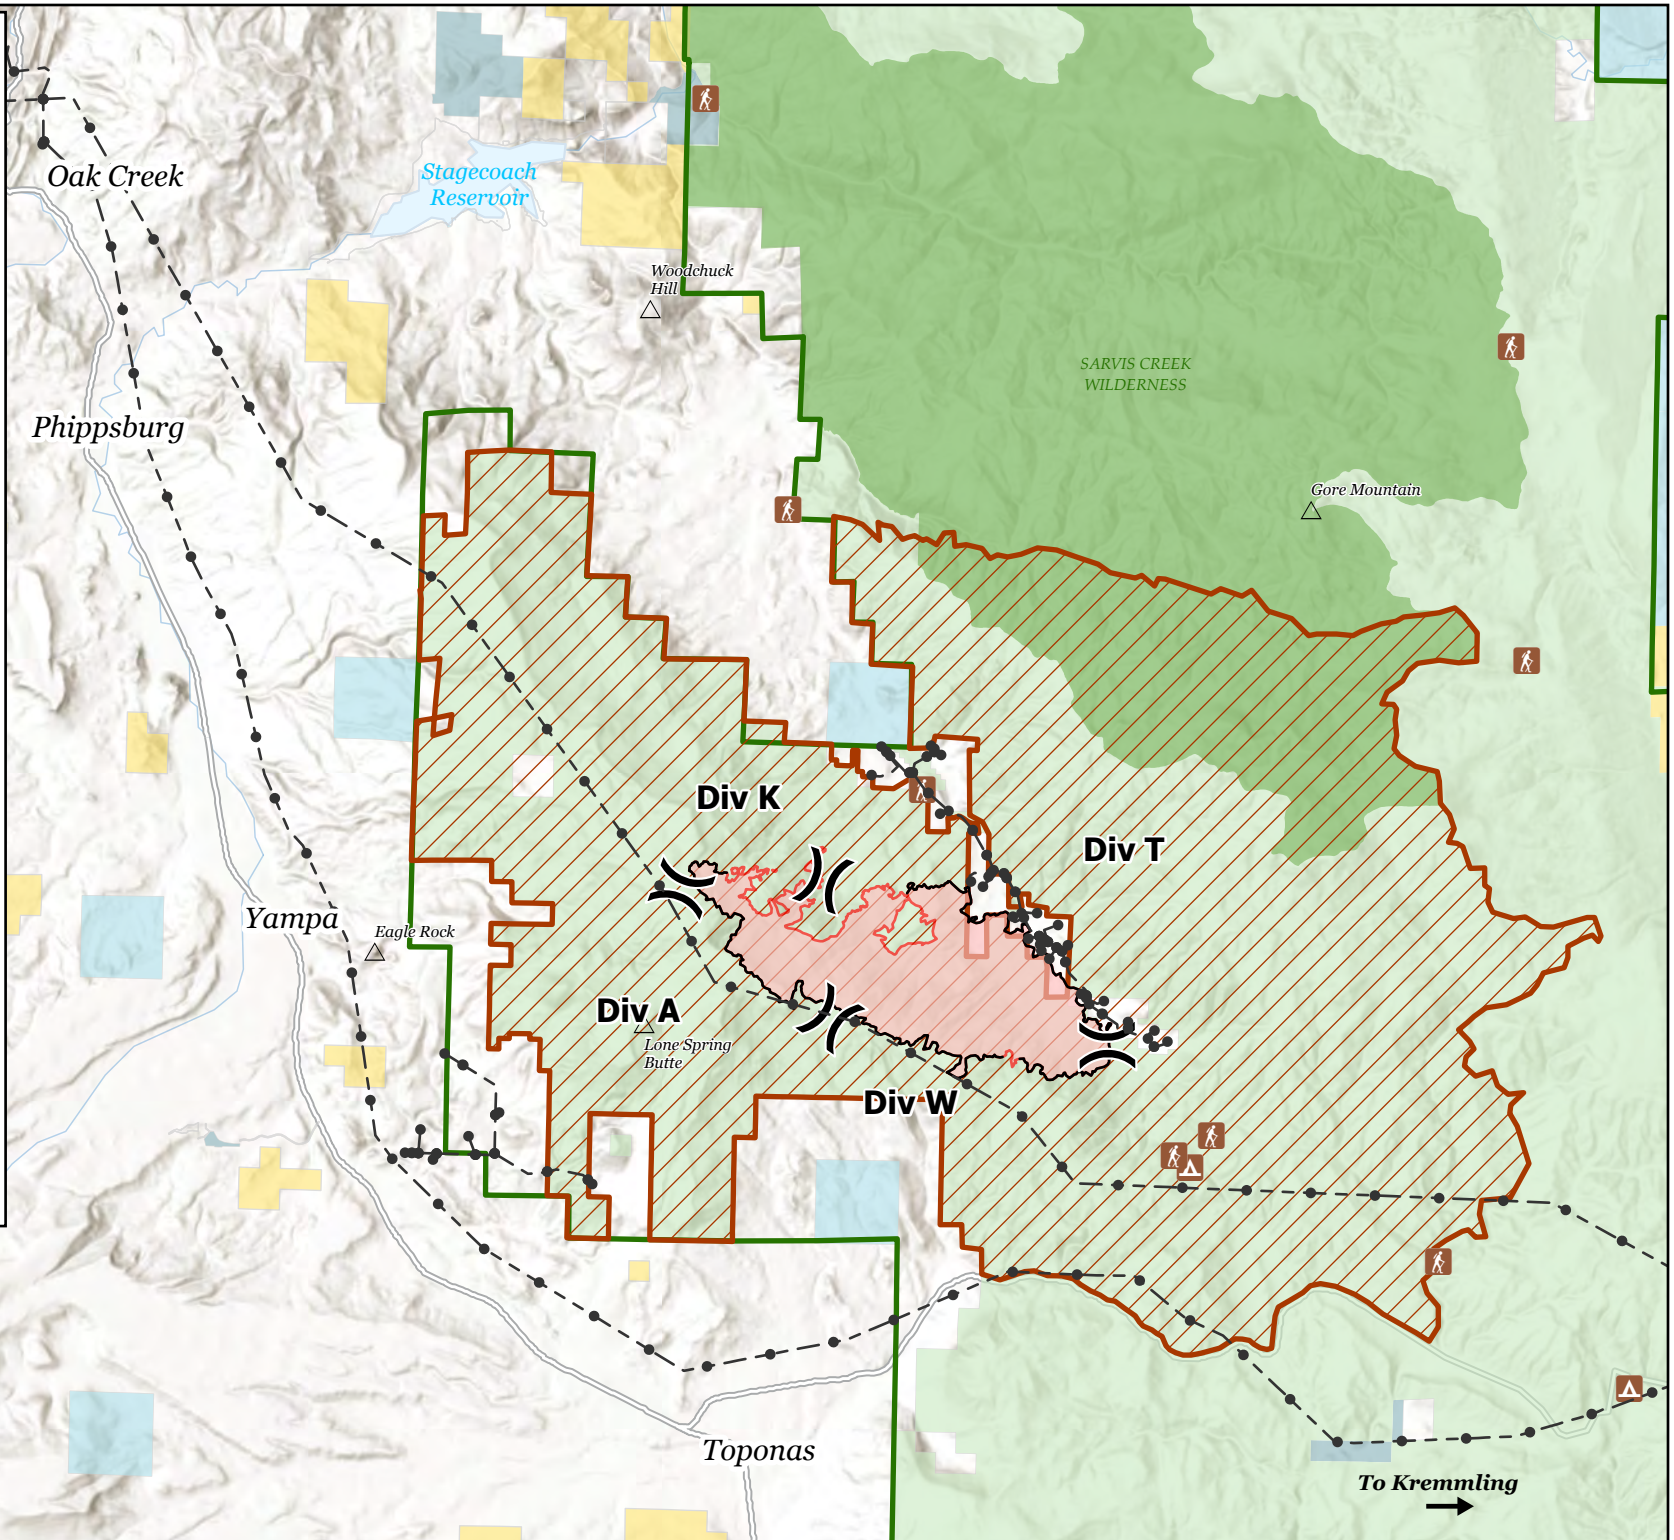

Public Information

Muddy Slide
07/13/2021

4,093 acres at 7/11/21 1356
57% Containment

- () Division Break
- ▲ Campground
- 🚶 Trailhead
- Contained Line
- Powerlines
- 🔴 Fire Perimeter
- 🟡 Forest Closure
- 🟢 Forest Boundary
- 🟡 Bureau of Land Management
- ⬜ Private
- 🟦 State
- 🟦 State, County, City Areas
- 🟩 US Forest Service
- 🟩 Wilderness

Maggies Nipple

7/12/2021 2028
Acres from MMA
North American 1983 Datum.