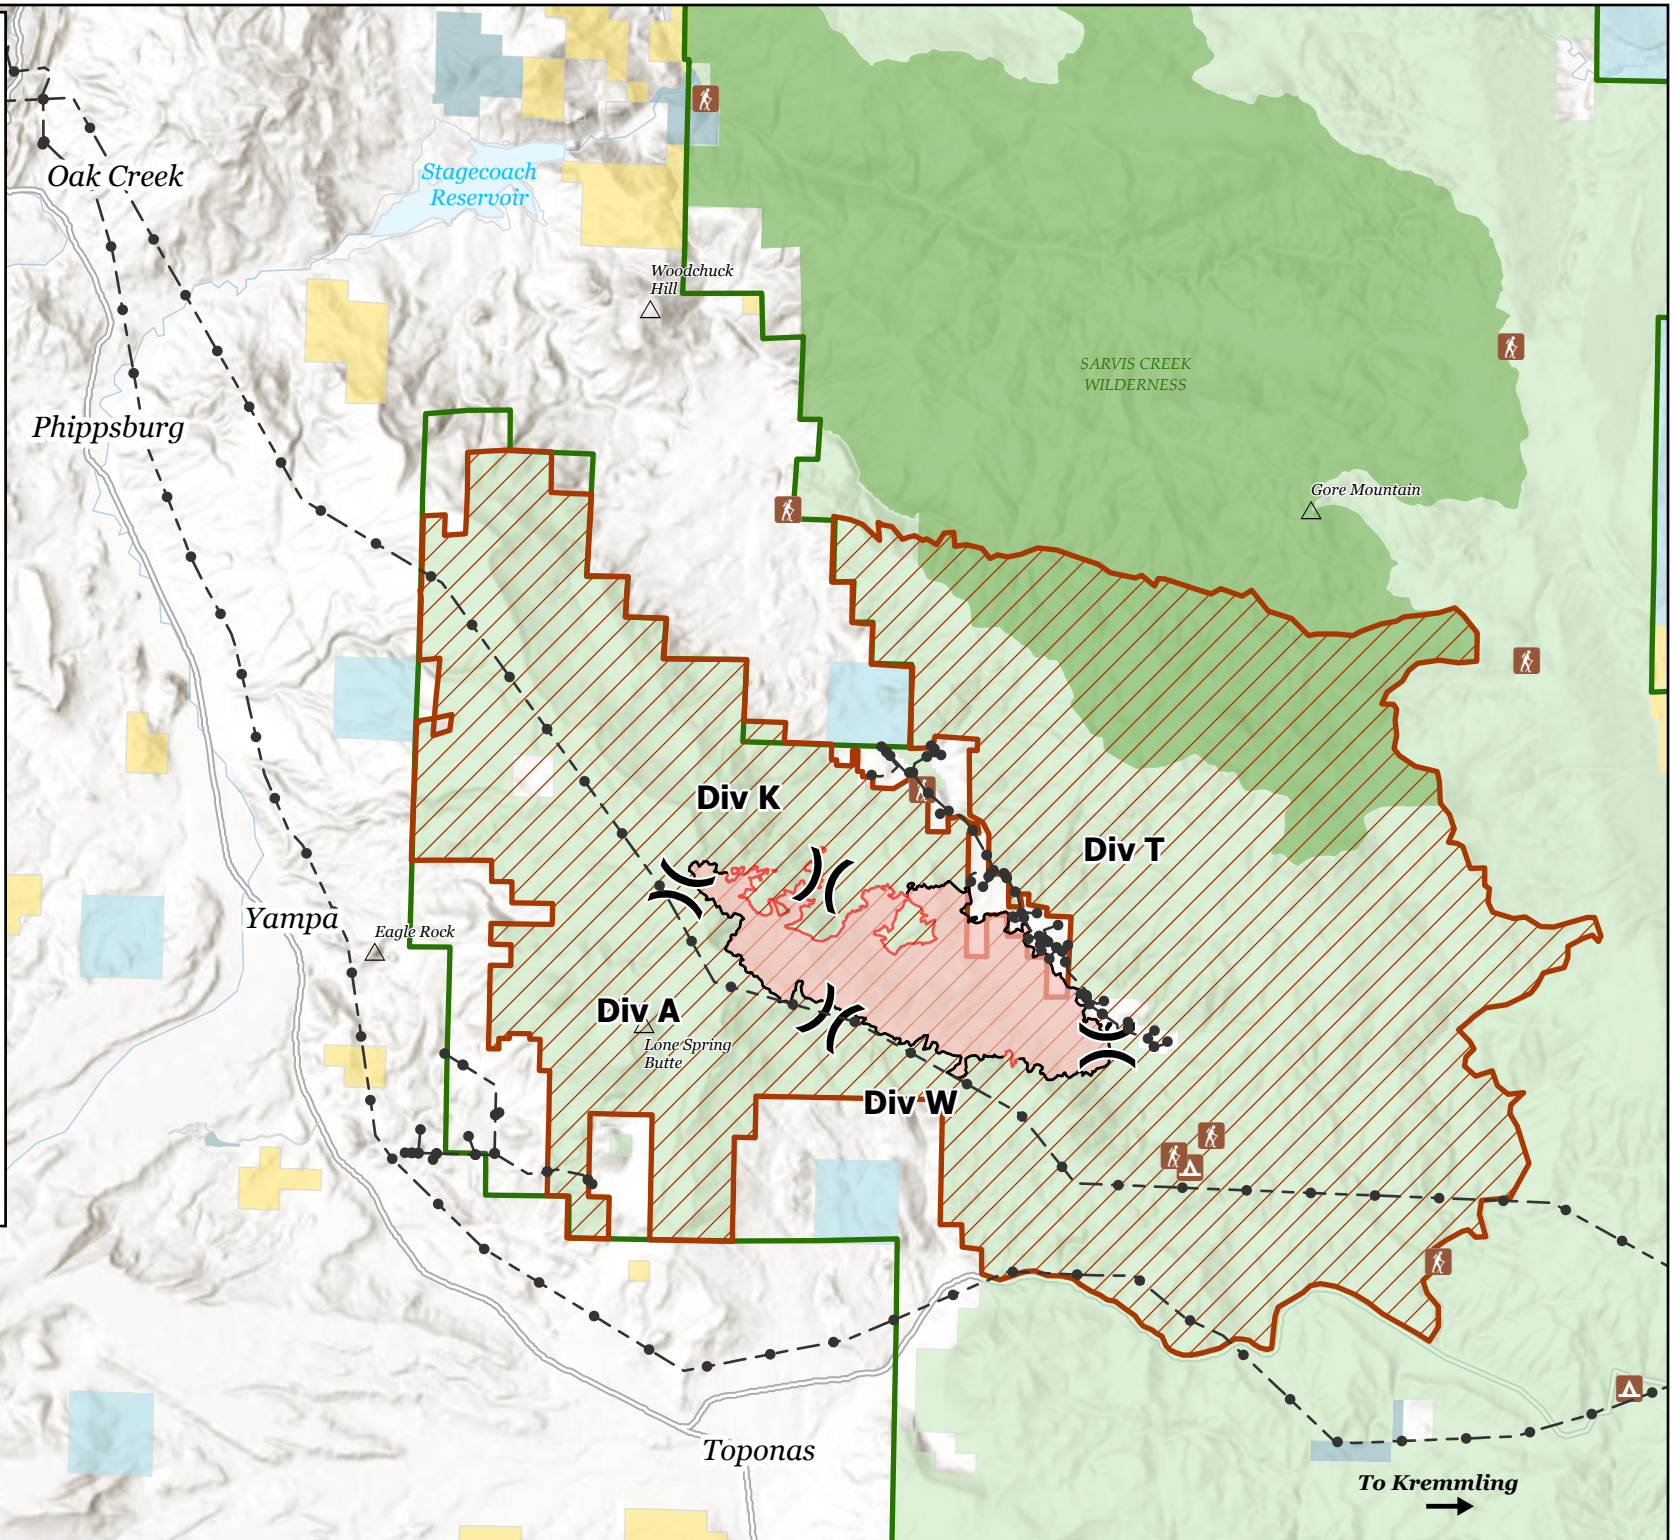

# Public Information

Muddy Slide  
07/14/2021

4,093 acres at 7/11/21 1356  
57% Containment

- ( ) Division Break
- ▲ Campground
- 🚶 Trailhead
- Contained Line
- Powerlines
- 🔴 Fire Perimeter
- 🟡 Forest Closure
- 🟢 Forest Boundary
- 🟡 Bureau of Land Management
- ⬜ Private
- 🟦 State
- 🟦 State, County, City Areas
- 🟢 US Forest Service
- 🟢 Wilderness

Maggies Nipple

7/13/2021 1826  
Acres from MMA  
North American 1983 Datum.

To Kremmling  
➔