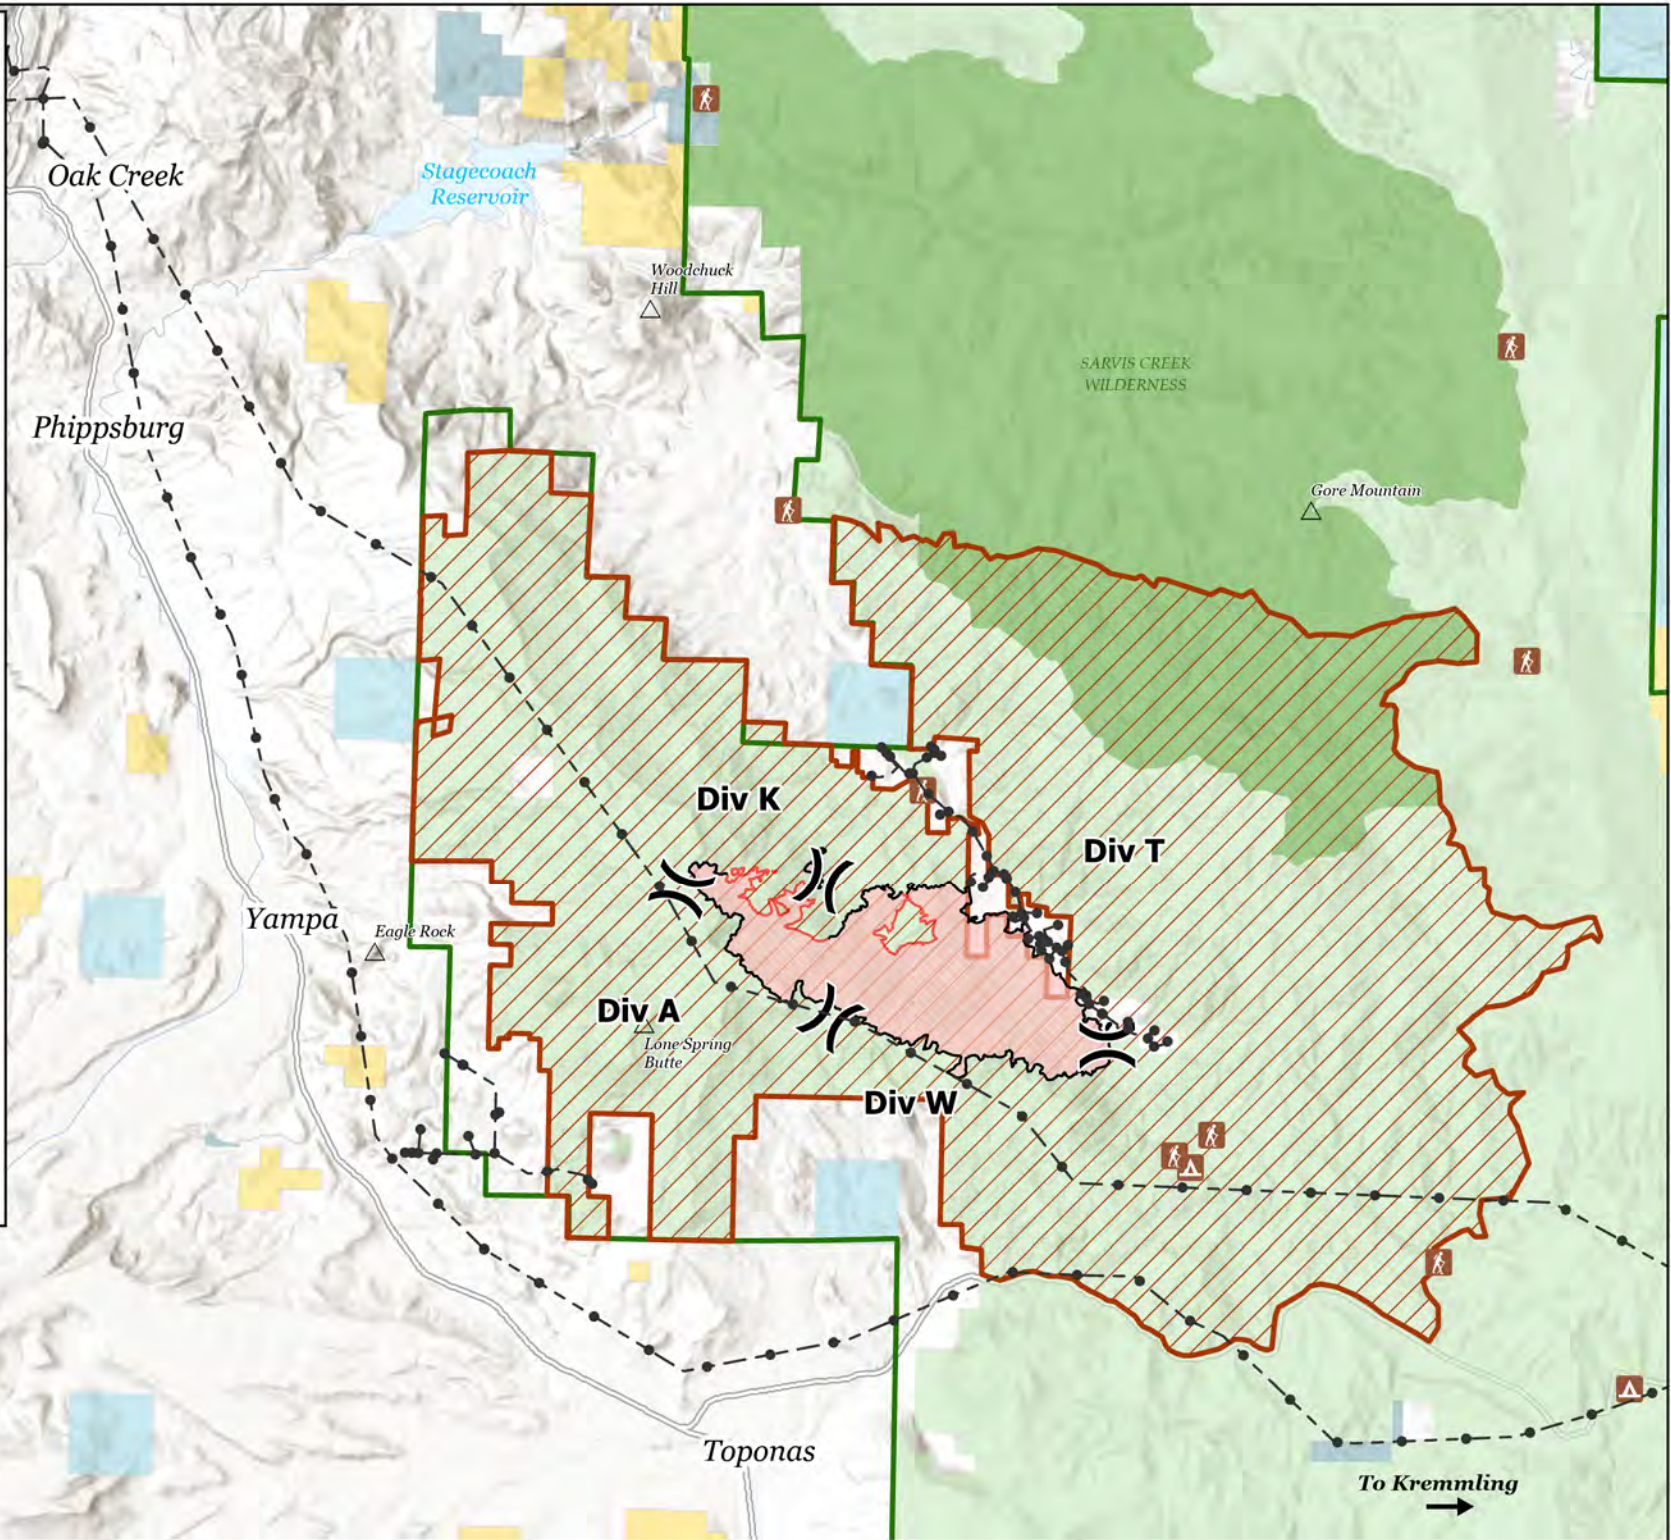

Public Information

Muddy Slide
07/17/2021

4,093 acres at 07/14/2021 1144
70% Containment

- () Division Break
- ▲ Campground
- 🚶 Trailhead
- Contained Line
- ⋯ Powerlines
- 🔴 Fire Perimeter
- 🟡 Forest Closure
- 🟢 Forest Boundary
- 🟡 Bureau of Land Management
- ⬜ Private
- 🔵 State
- 🟦 State, County, City Areas
- 🟩 US Forest Service
- 🟪 Wilderness

Muggles Nipple

7/16/2021 1831
Acres from MMA
North American 1983 Datum.