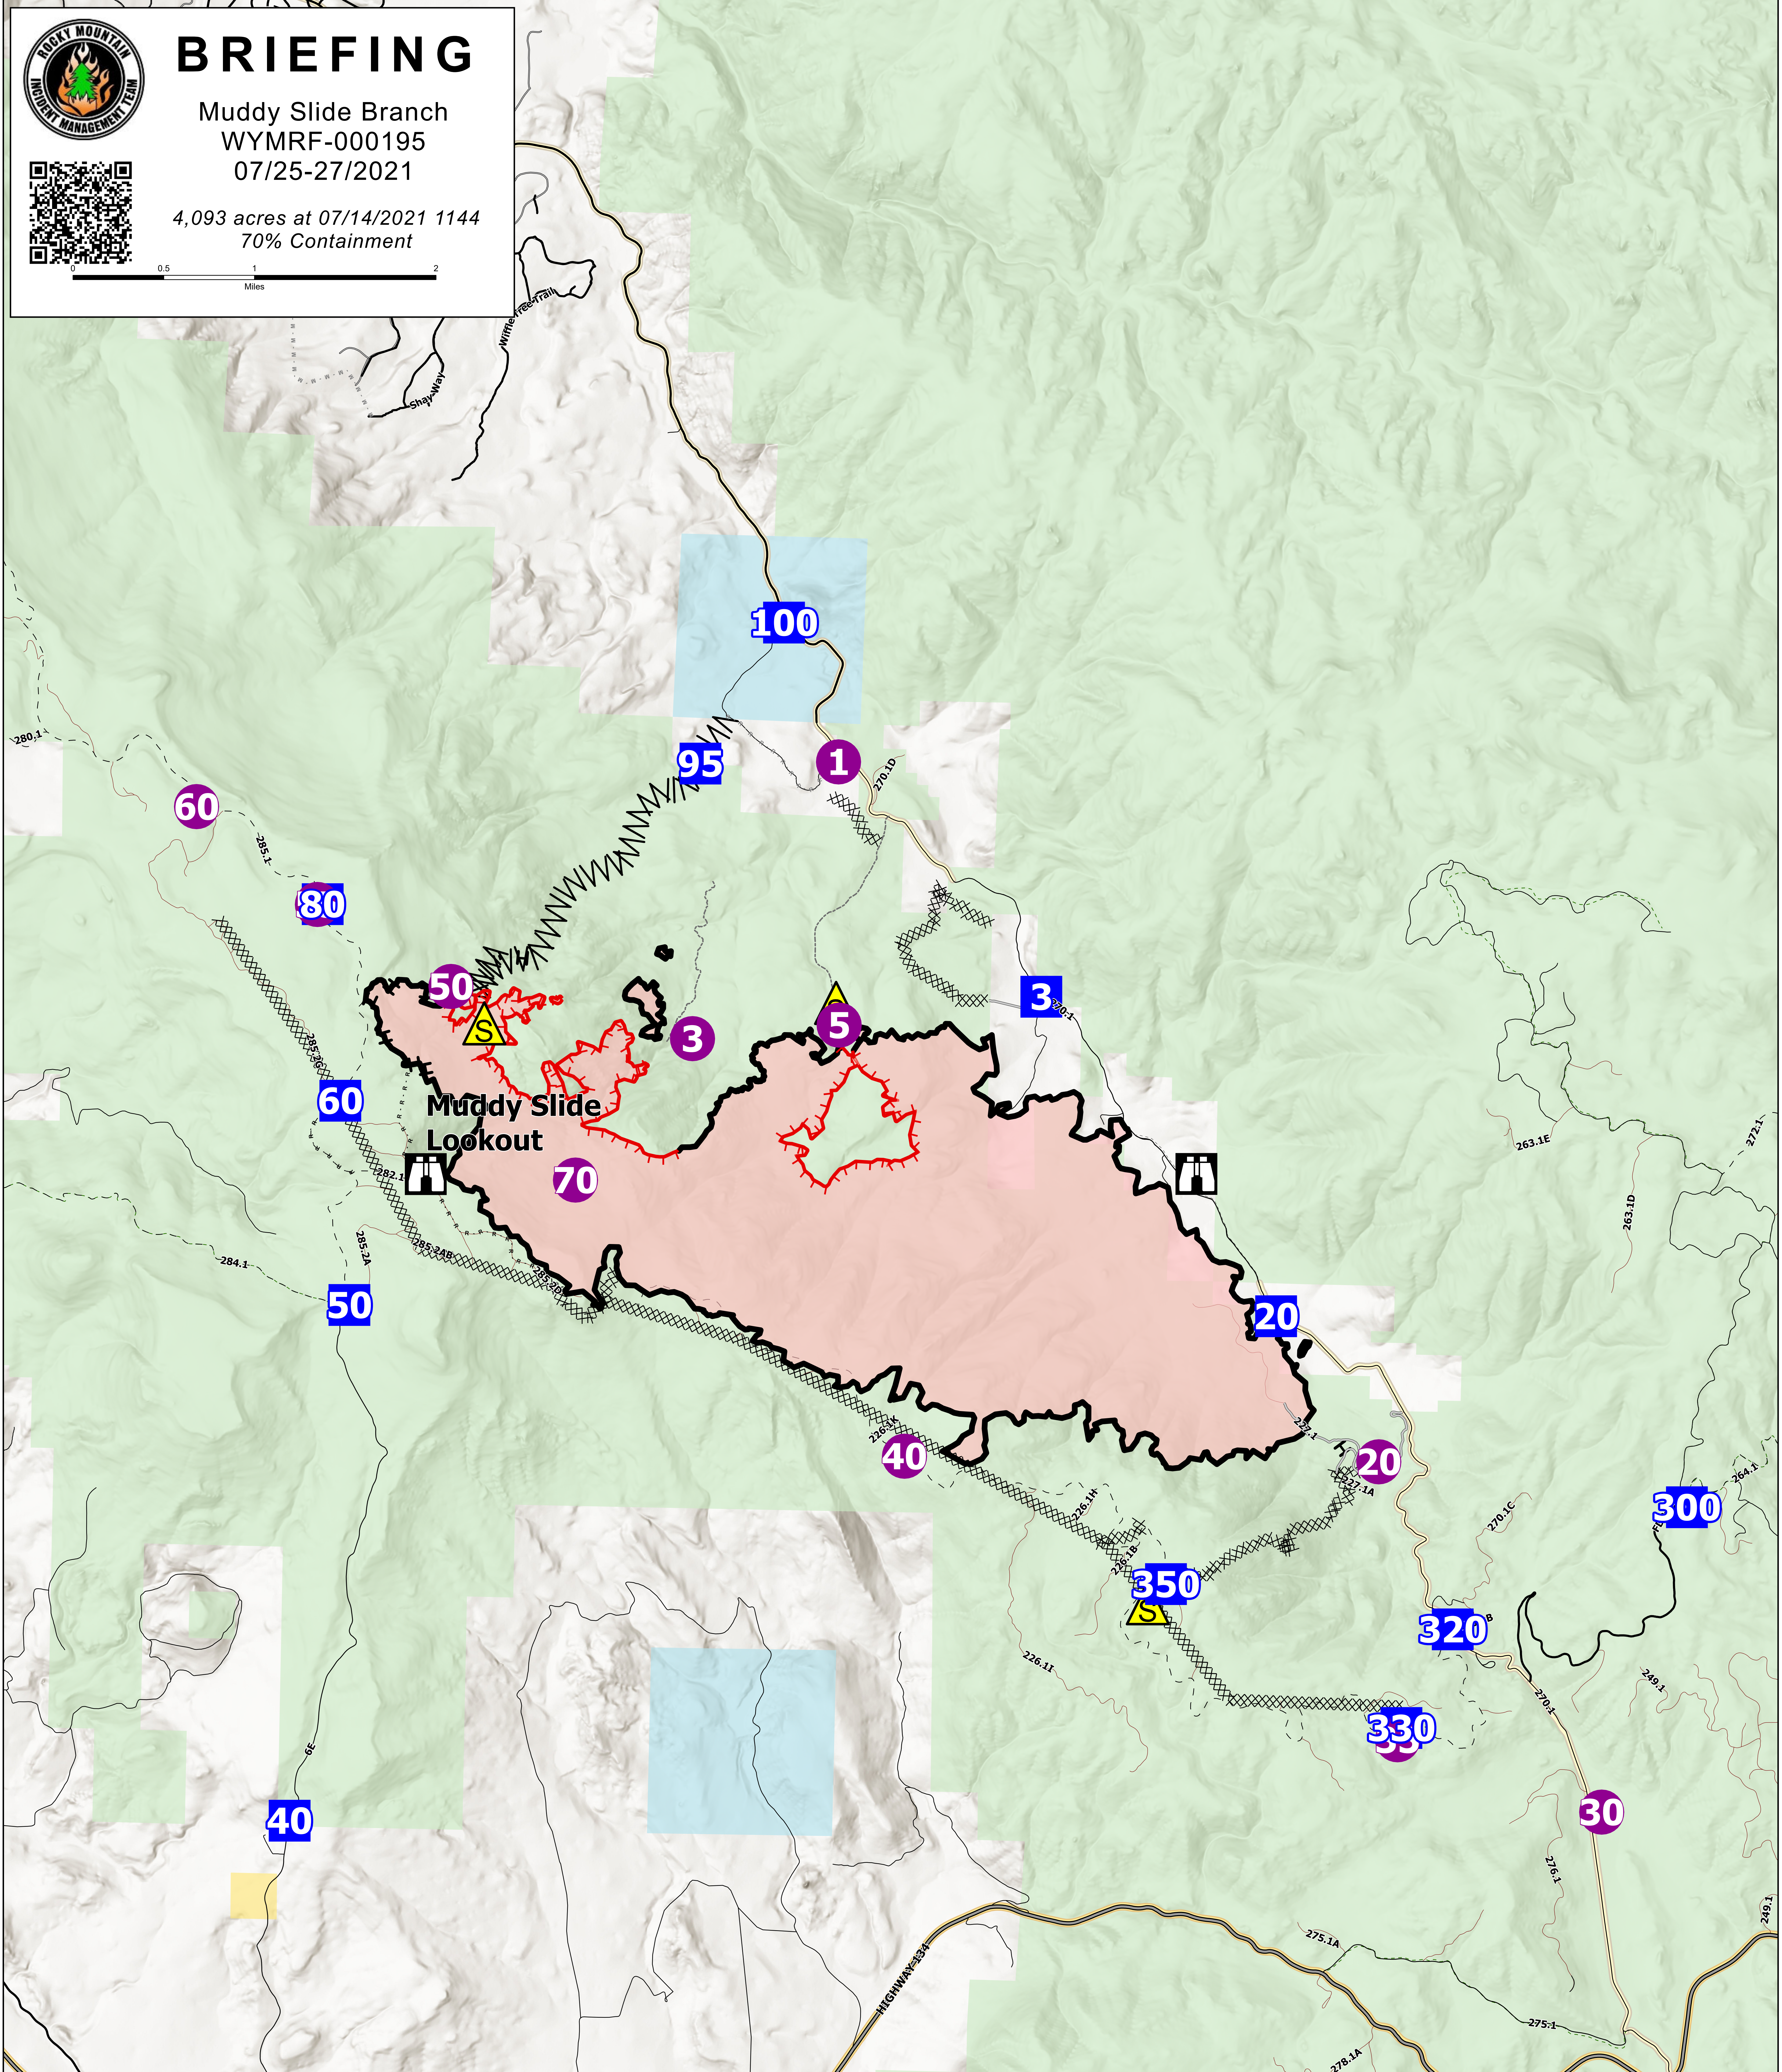

BRIEFING

Muddy Slide Branch
WYMRF-000195
07/25-27/2021

4,093 acres at 07/14/2021 1144
70% Containment

Helispot	Completed Dozer Line	Highway
Drop Point	Completed Fuel Break	Primary Public Road
Lookout	Completed Hand Line	Local Public Road
Safety Zone	Completed Road as Line	Remote Public Road
Highways	Planned Mixed Construction Line	USFS Road
Routes	Planned Road as Line	Private
USGS Roads	Access or Improved Road	Bureau of Land Management
Improved Road	Other	State
Unimproved Road	Fire Edge	State, County, City; Areas
Closed Road	Contained Line	US Forest Service
	Wildfire Daily Fire Perimeter	
	Cities