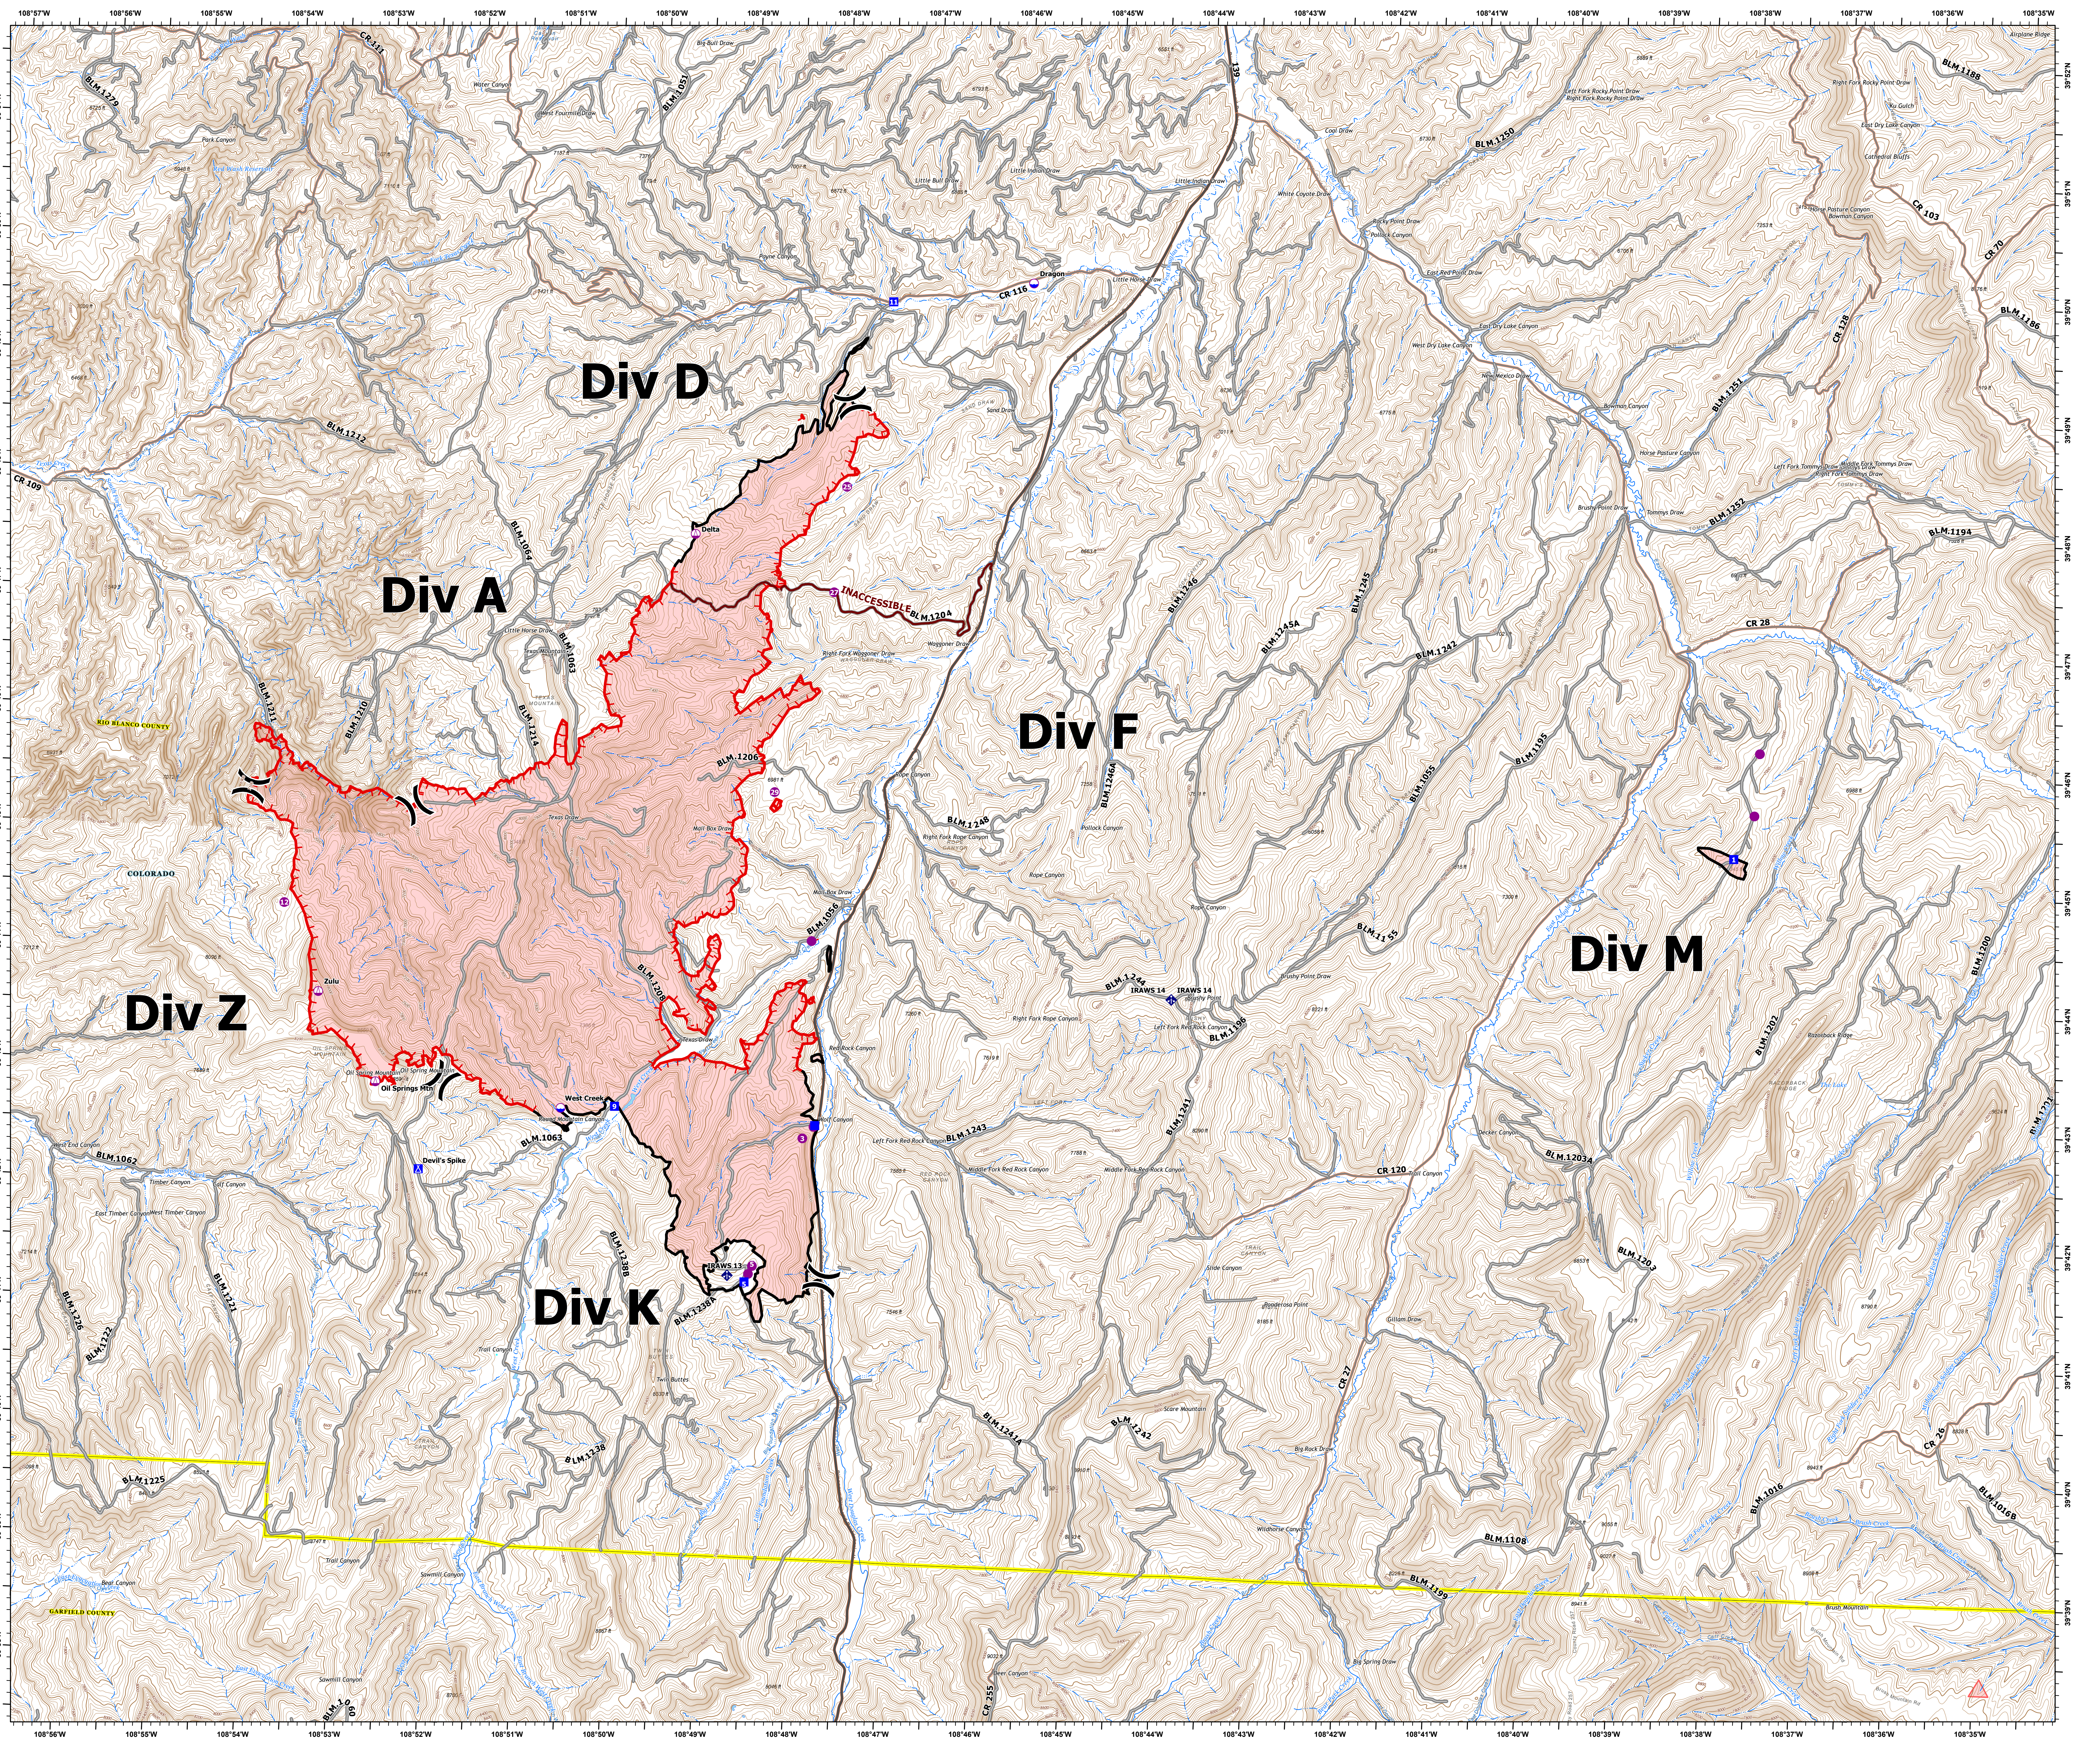

- Dip Site
- Helispot
- Sling Site
- Division Break
- Camp
- Mobile Weather Unit
- Fire Edge
- Contained Line
- Wildfire Daily Fire Perimeter
- BLM Road
- County Road
- State Road
- Perennial Stream
- Intermittent Stream
- Lake
- County Boundary
- Inaccessible BLM-1204

Avenza Maps