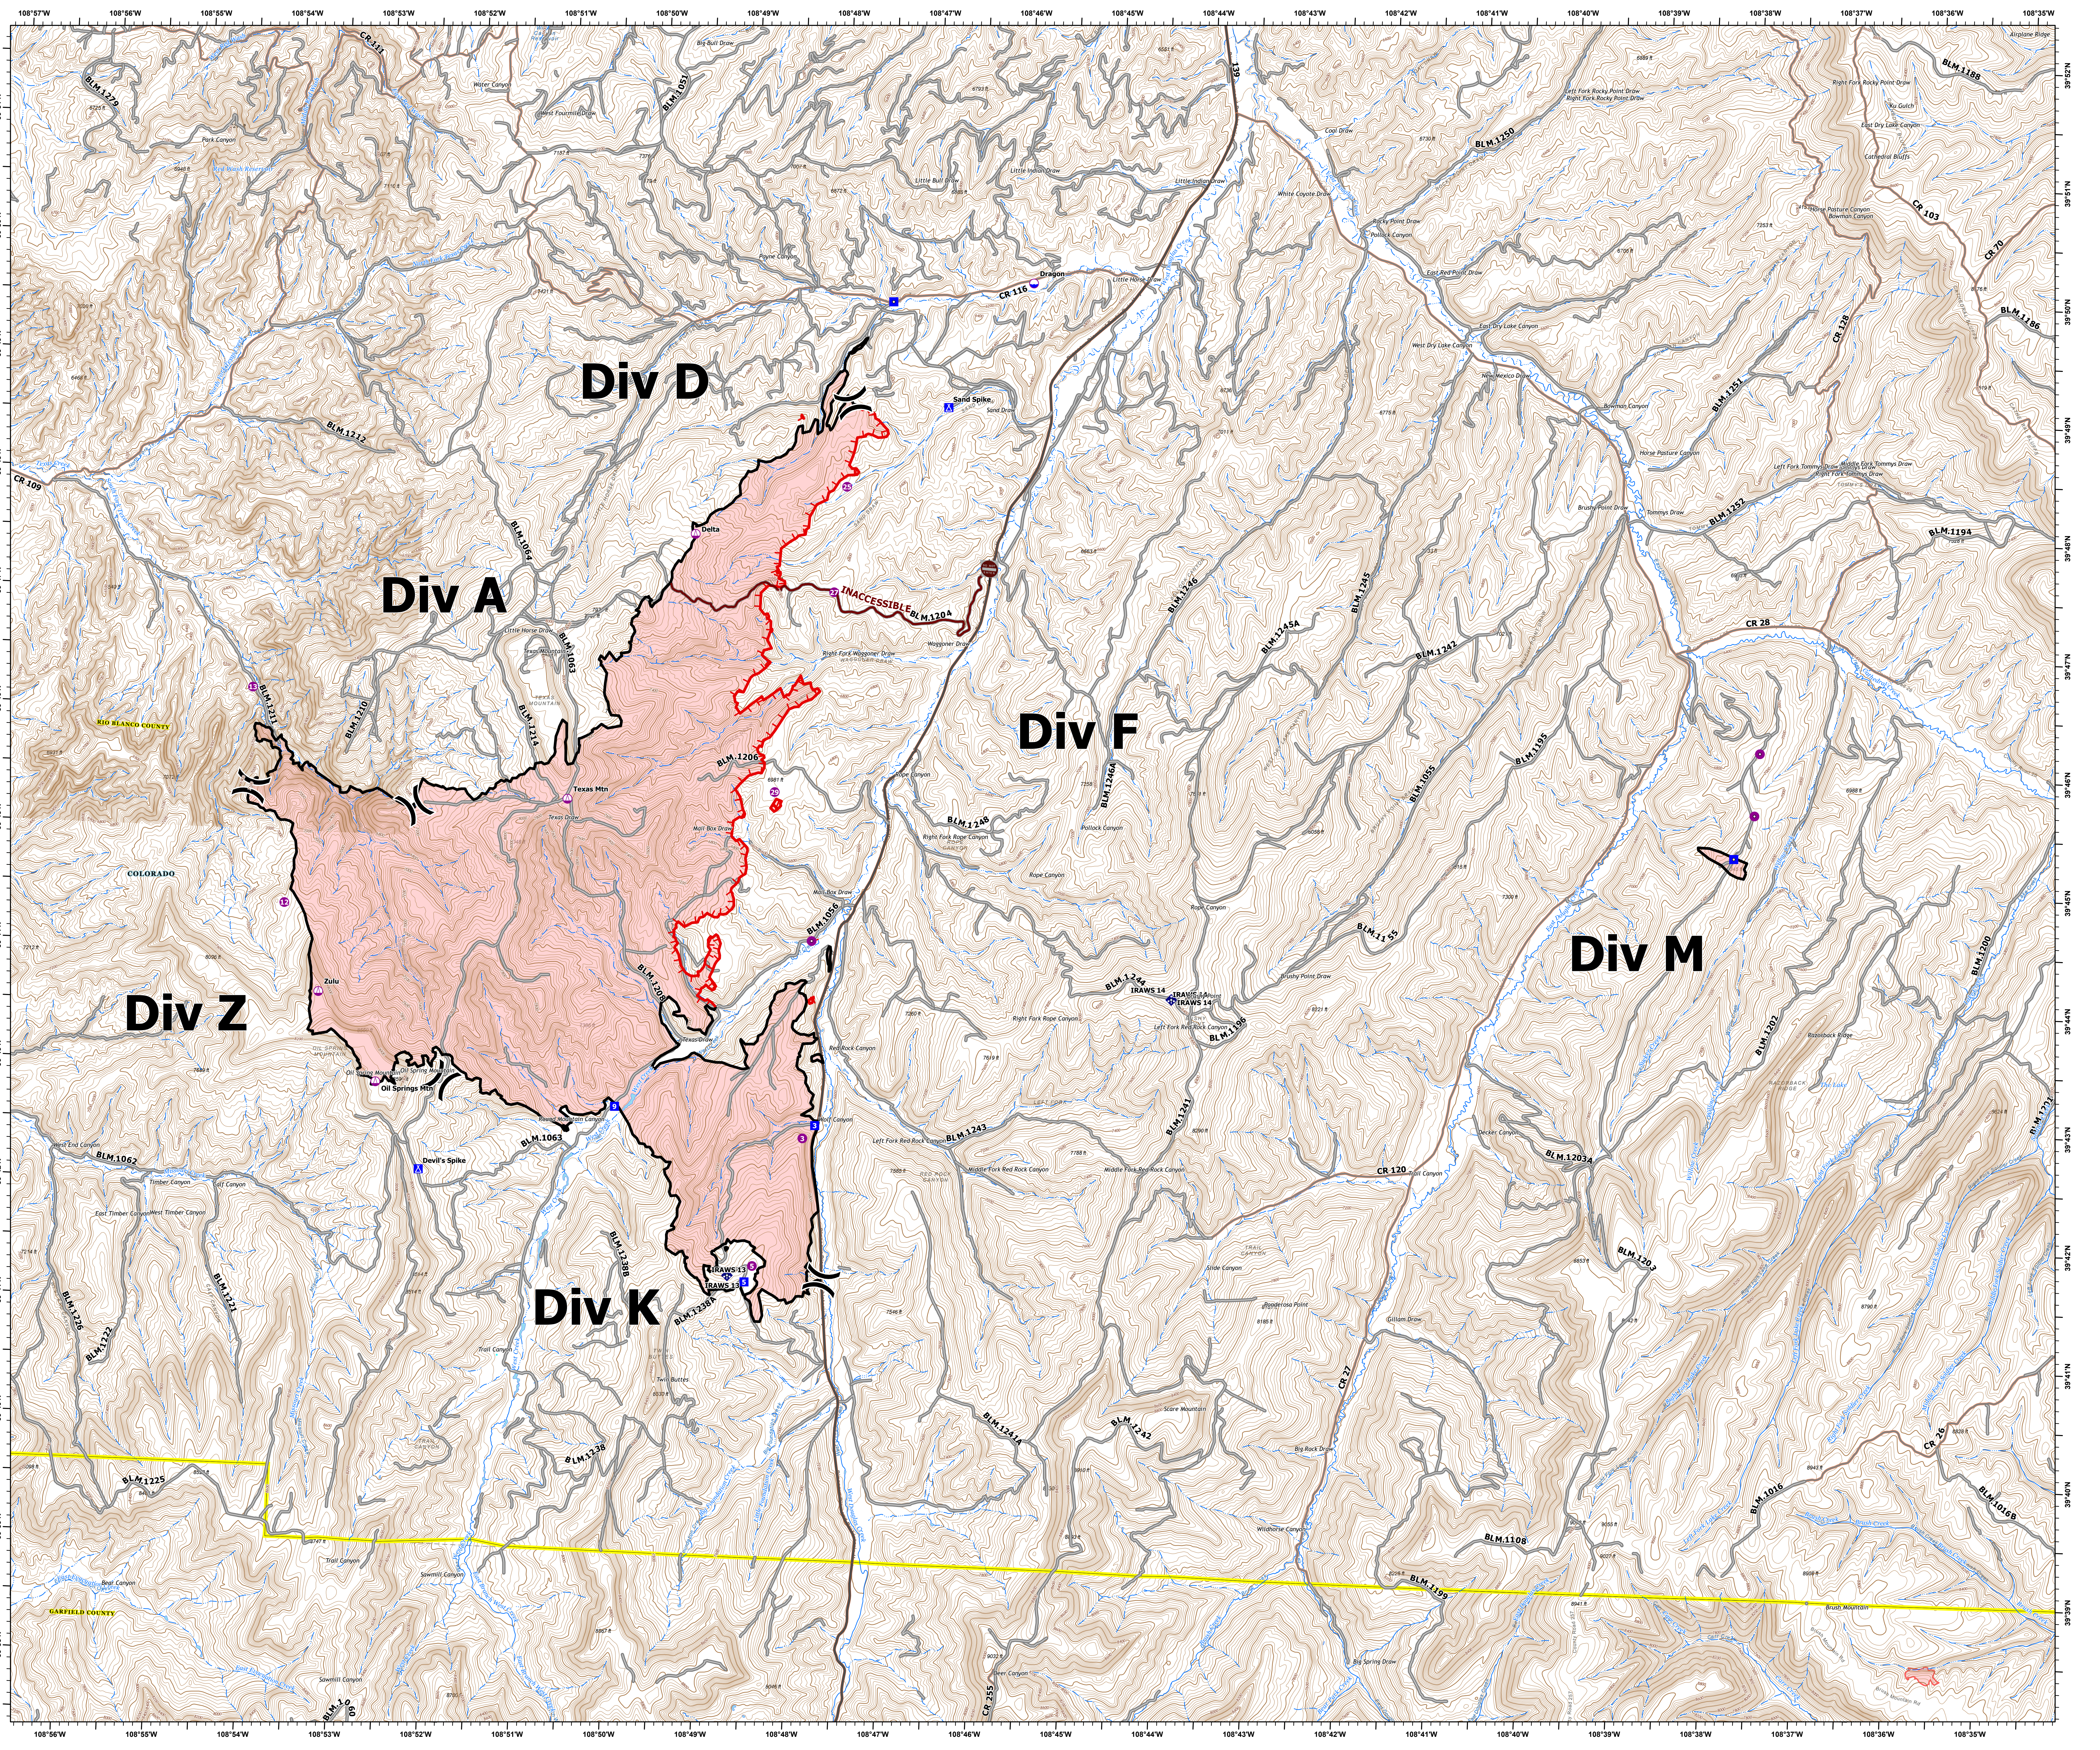

- Dip Site
- Helispot
- Sling Site
- Division Break
- Drop Point
- Camp
- Mobile Weather Unit
- Repeater
- Fire Edge
- Contained Line
- Wildfire Daily Fire Perimeter
- BLM Road
- County Road
- State Road
- Perennial Stream
- Intermittent Stream
- Lake
- County Boundary
- Inaccessible BLM-1204
- Do Not Enter
- Drop Point
- Helispot
- Mobile Weather Unit
- Repeater

Avenza Maps