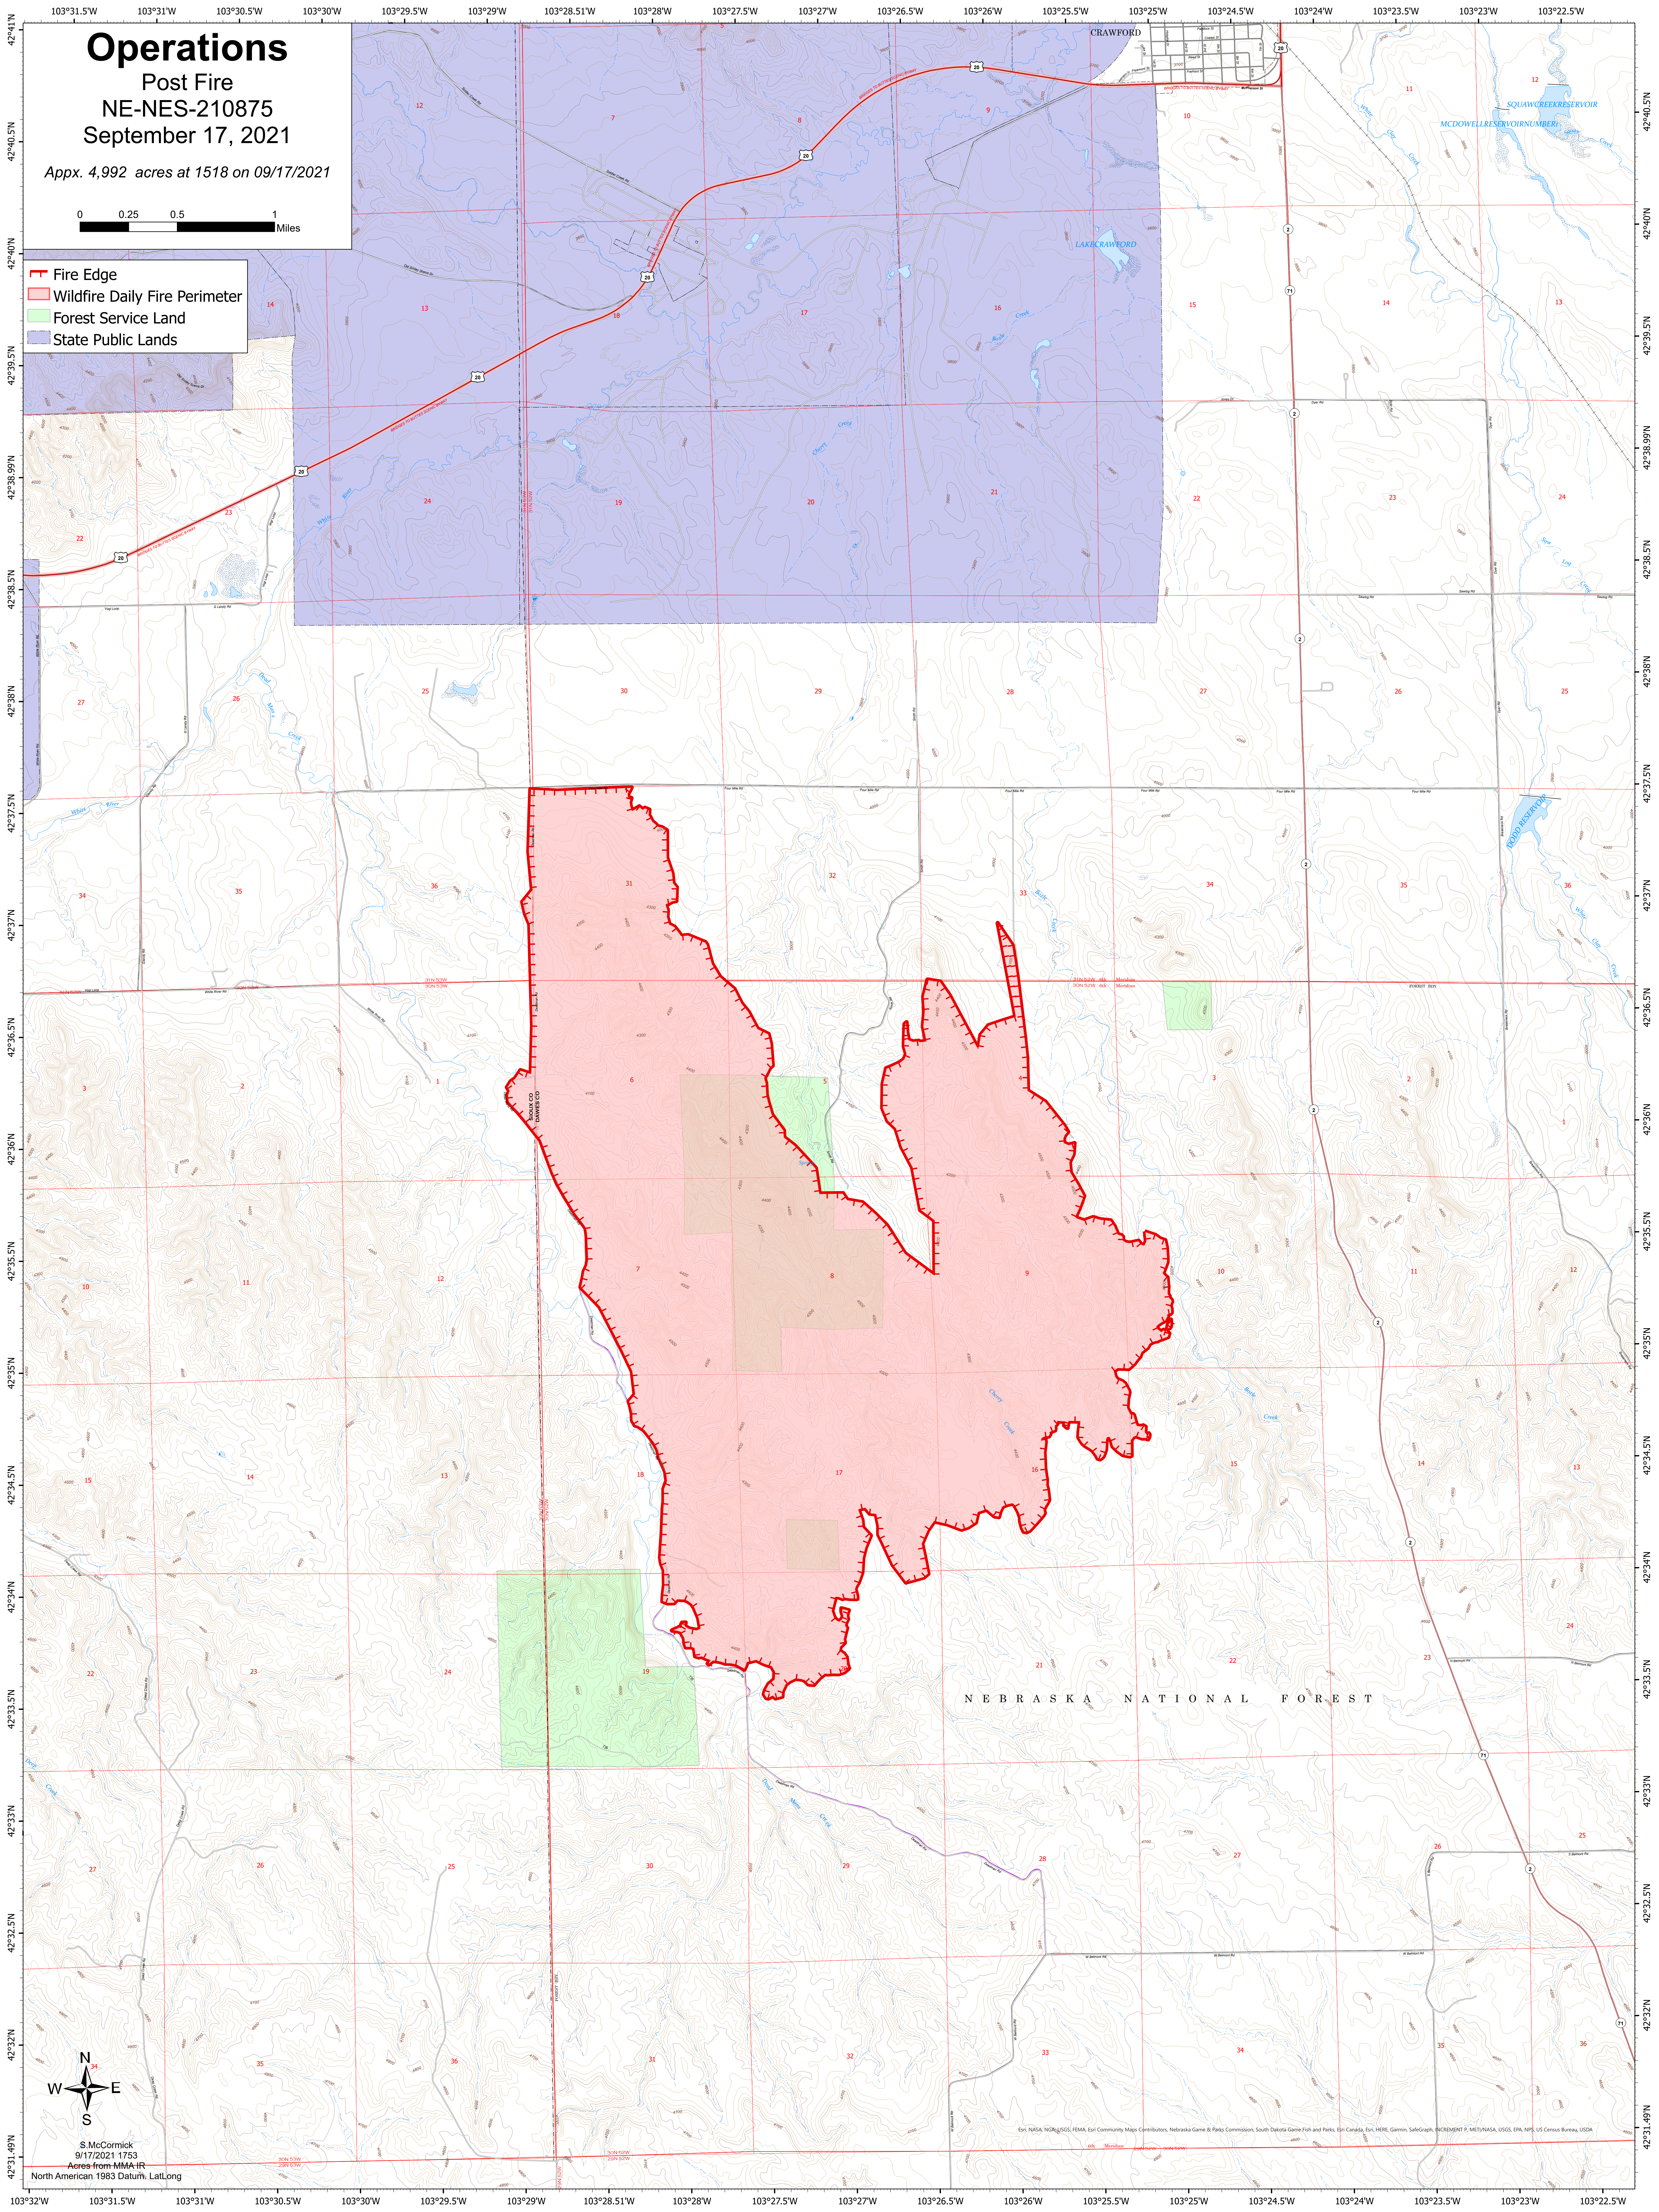

Operations

Post Fire
NE-NES-210875
September 17, 2021

Appx. 4,992 acres at 1518 on 09/17/2021

- Fire Edge
- Wildfire Daily Fire Perimeter
- Forest Service Land
- State Public Lands

© 2021 Esri, DeLorme, Garmin, IGN, Intermap, Inc., Intel, Esri, Swire, GEBCO, USGS, NOAA, NPS, US Census Bureau, USDA