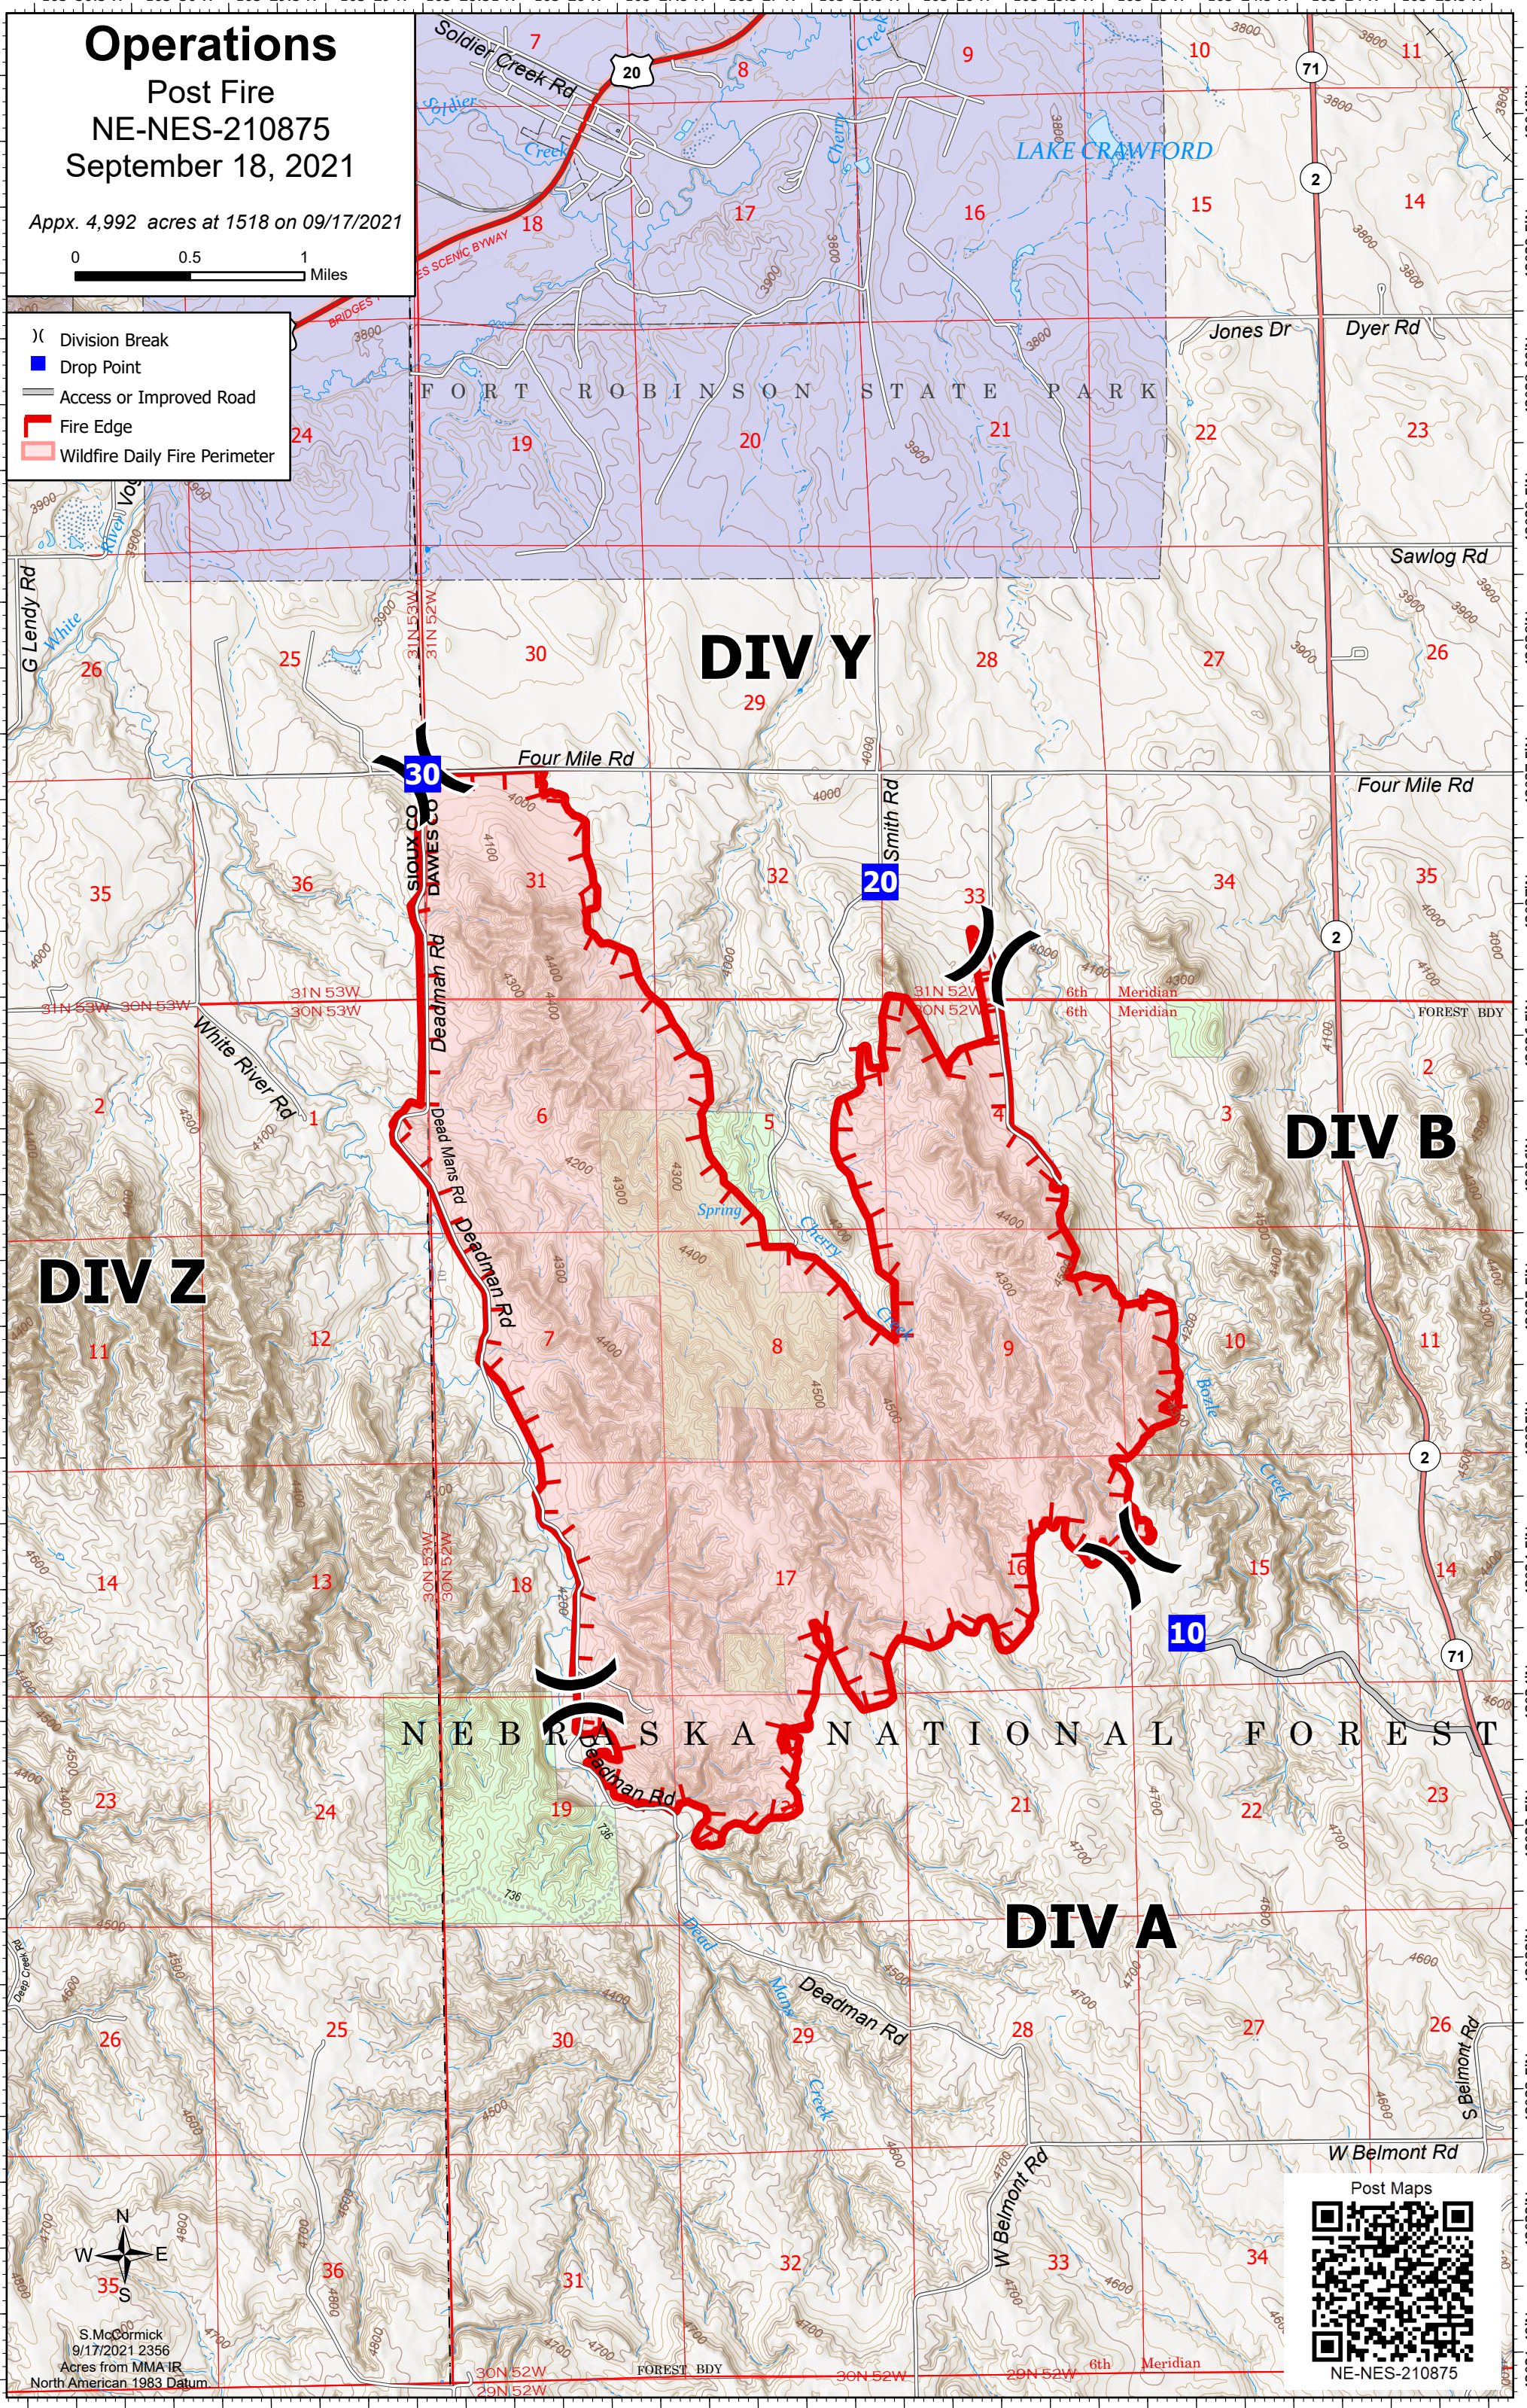

Operations

Post Fire
NE-NES-210875
September 18, 2021

Appx. 4,992 acres at 1518 on 09/17/2021

- (X) Division Break
- Drop Point
- Access or Improved Road
- Fire Edge
- Wildfire Daily Fire Perimeter

DIV Z

DIV Y

DIV B

DIV A

NEBRASKA NATIONAL FOREST

S. McCormick
9/17/2021 2356
Acres from MMA-IR
North American 1983 Datum

Post Maps

NE-NES-210875