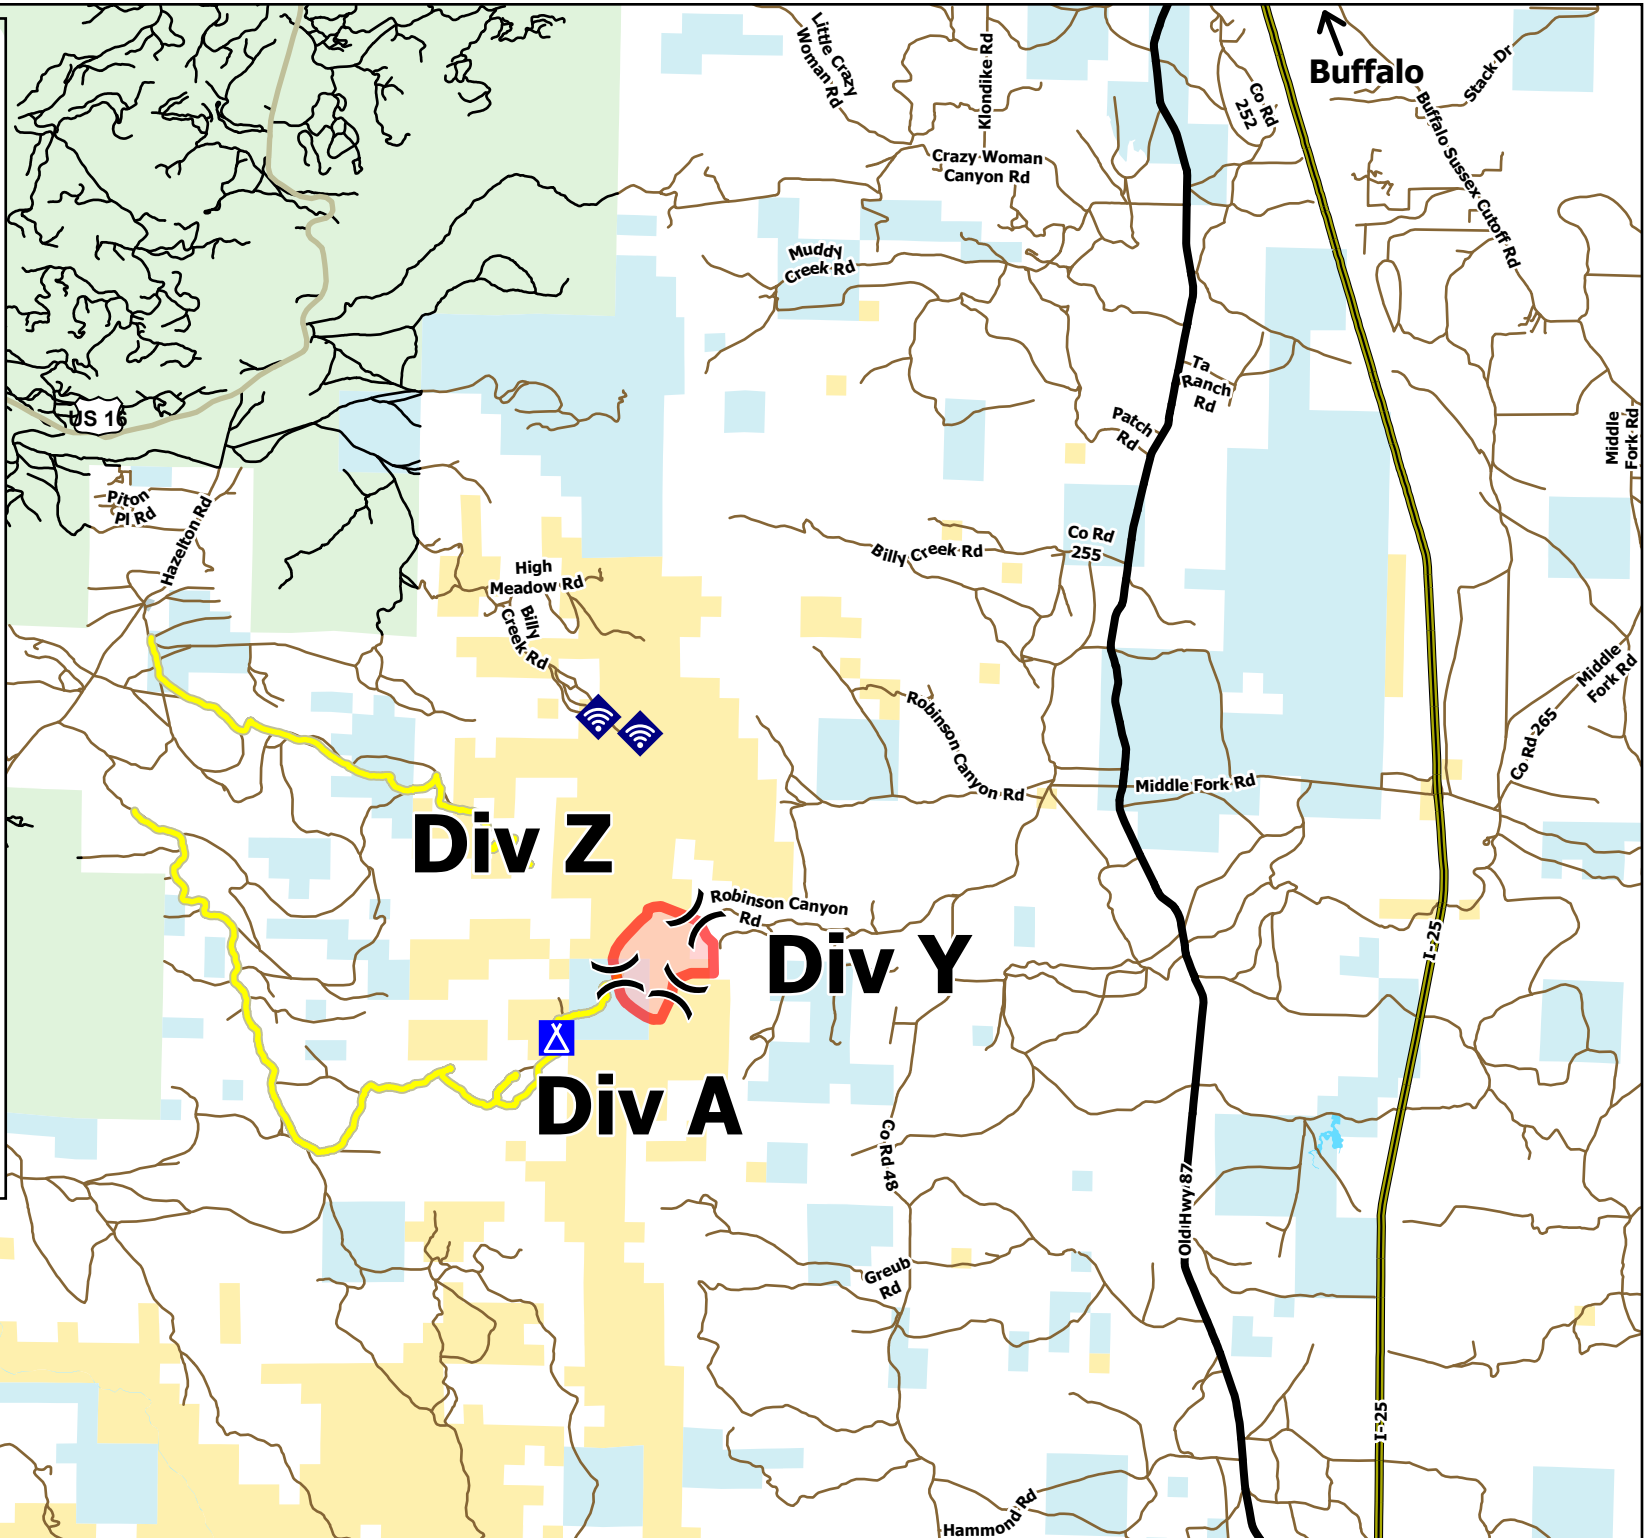

Transportation

Robinson
WYHPD-210153
6/13/2021 Day

697 acres at
6/12/2021 1647

Miles

- Division Break
- Camp
- Internet Access
- Access Routes for Robinson
- US Highway
- State Highway
- Interstates
- USFS Routes
- Routes
- Wildfire Daily Fire Perimeter
- Bureau of Land Management
- Forest Service
- Local Government
- Private
- State
- Water

© 2021 Blue Team CAH
6/12/2021 2302
Acreage from Recon flight North American 1983 Datum, Lat/Long Grid