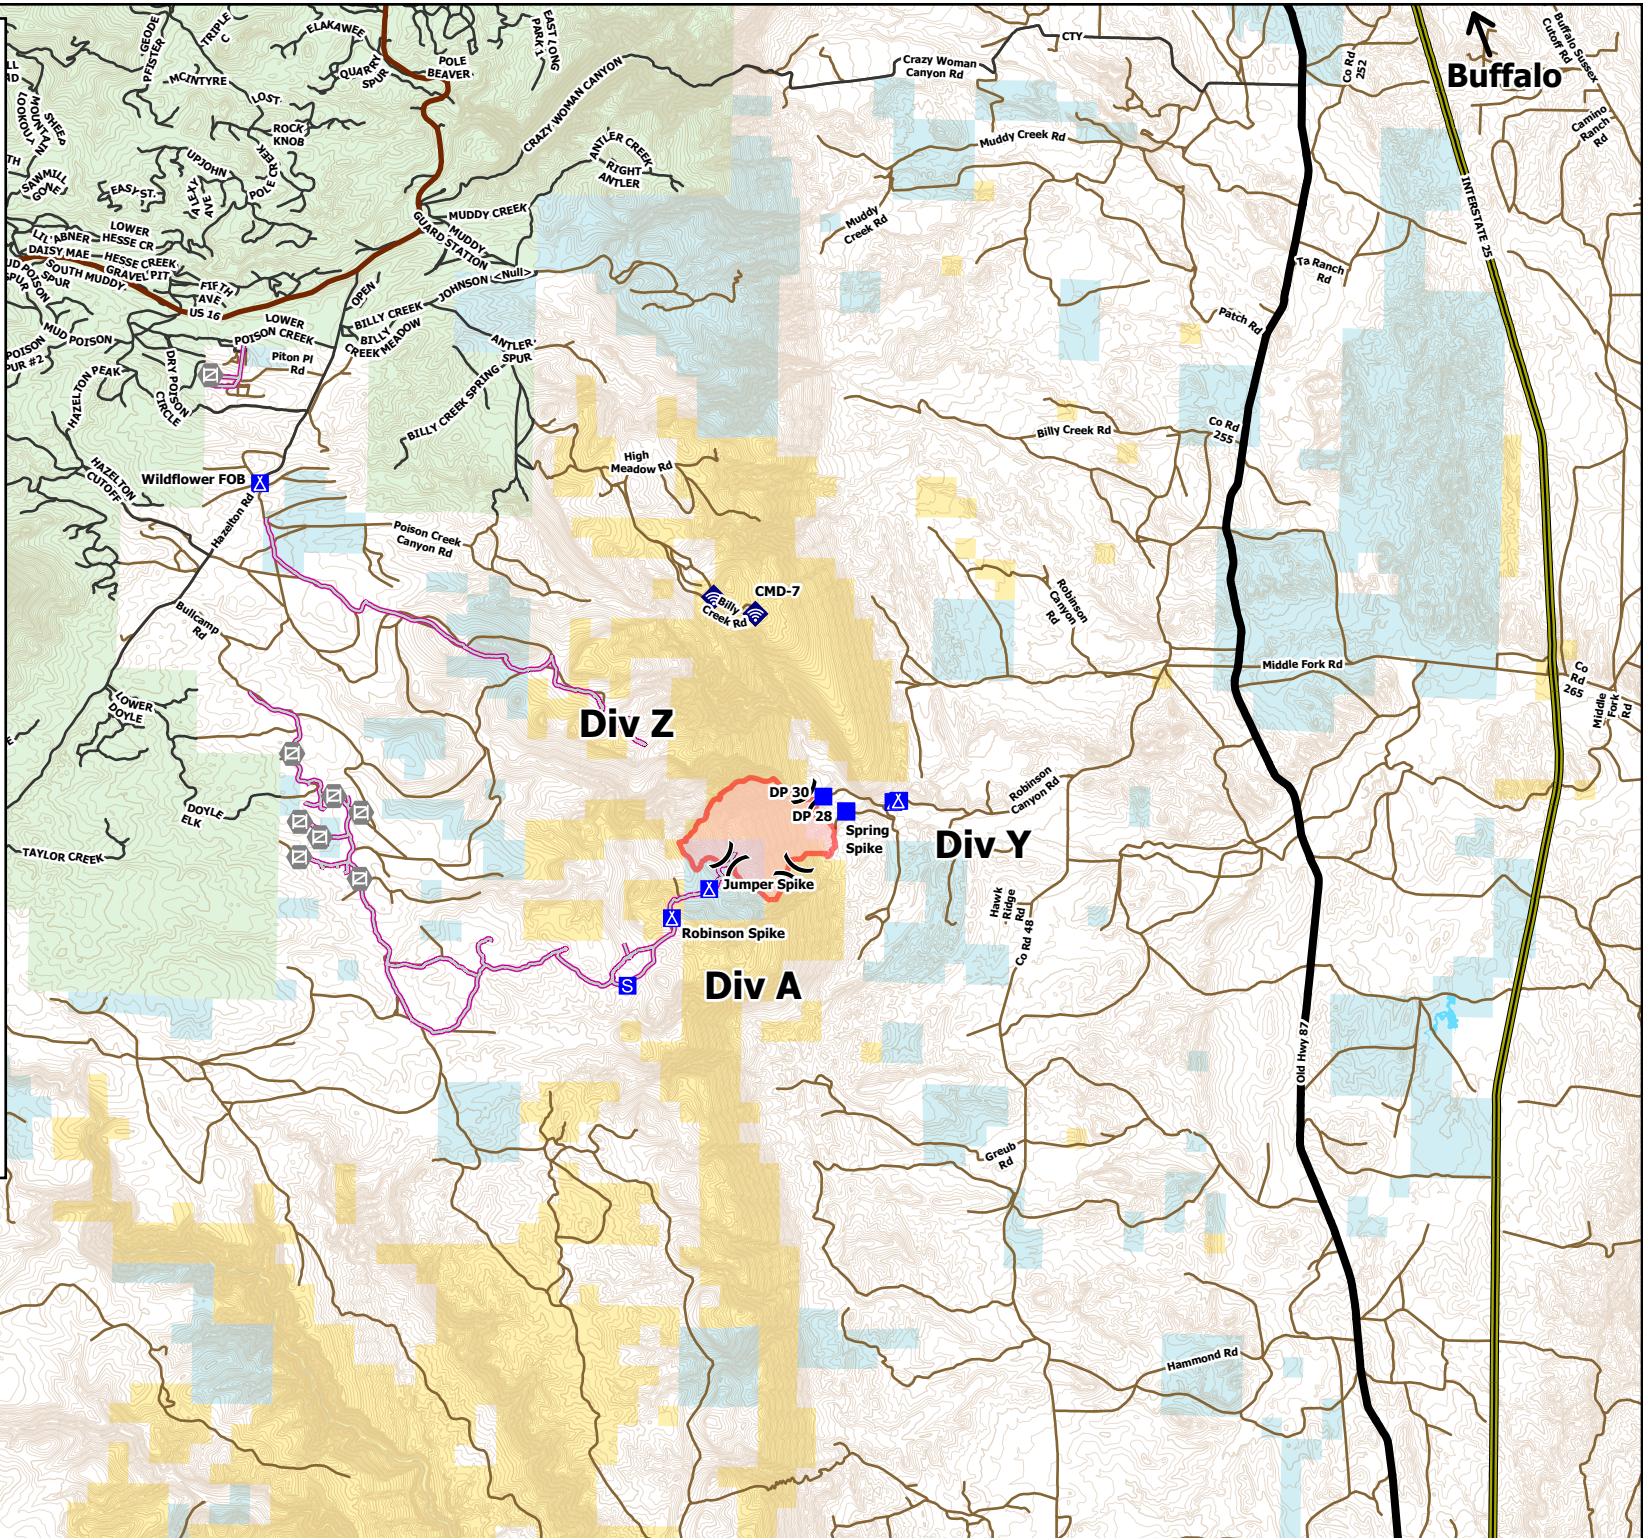

Transportation

Robinson
WYHPD-210153
6/17/2021

1038 acres at
6/14/2021 1630

0 1.5 3
Miles

- () Division Break
- Drop Point
- Camp
- Staging Area
- Gate
- Internet Access
- Repeater
- Access or Improved Road
- US Highway
- State Highway
- Interstates
- USFS Routes
- Routes
- Wildfire Daily Fire Perimeter
- Bureau of Land Management
- Forest Service
- Local Government
- Private
- State
- Water

Buffalo