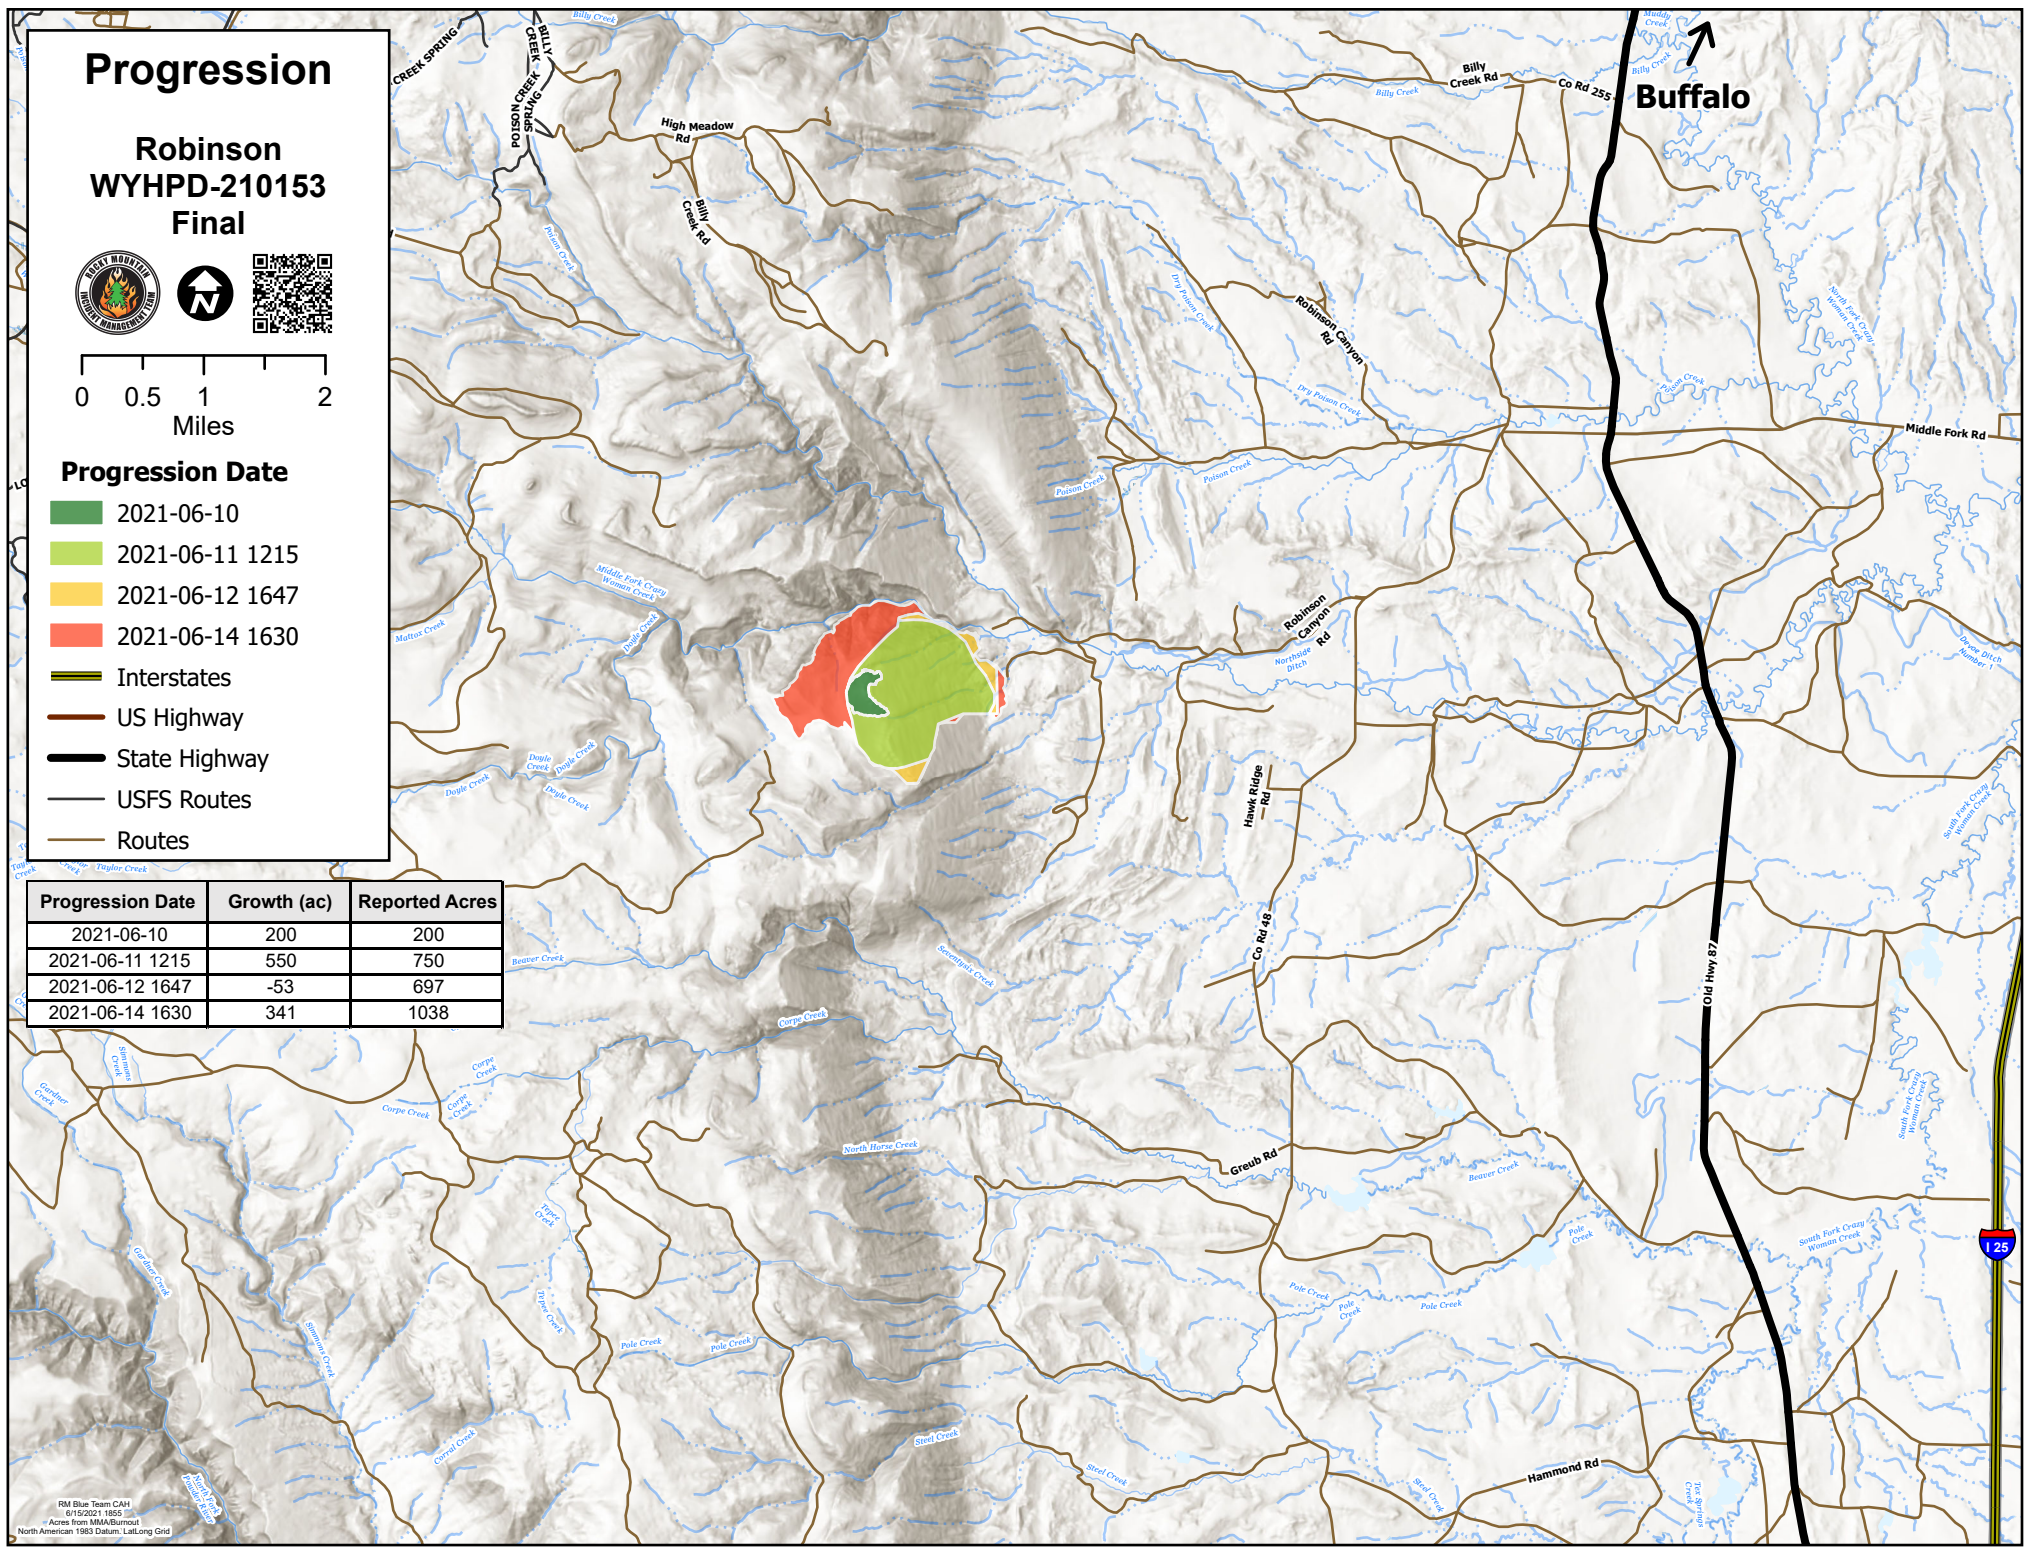

Progression

**Robinson
WYHPD-210153
Final**

Progression Date

- 2021-06-10
- 2021-06-11 1215
- 2021-06-12 1647
- 2021-06-14 1630

- Interstates
- US Highway
- State Highway
- USFS Routes
- Routes

Progression Date	Growth (ac)	Reported Acres
2021-06-10	200	200
2021-06-11 1215	550	750
2021-06-12 1647	-53	697
2021-06-14 1630	341	1038