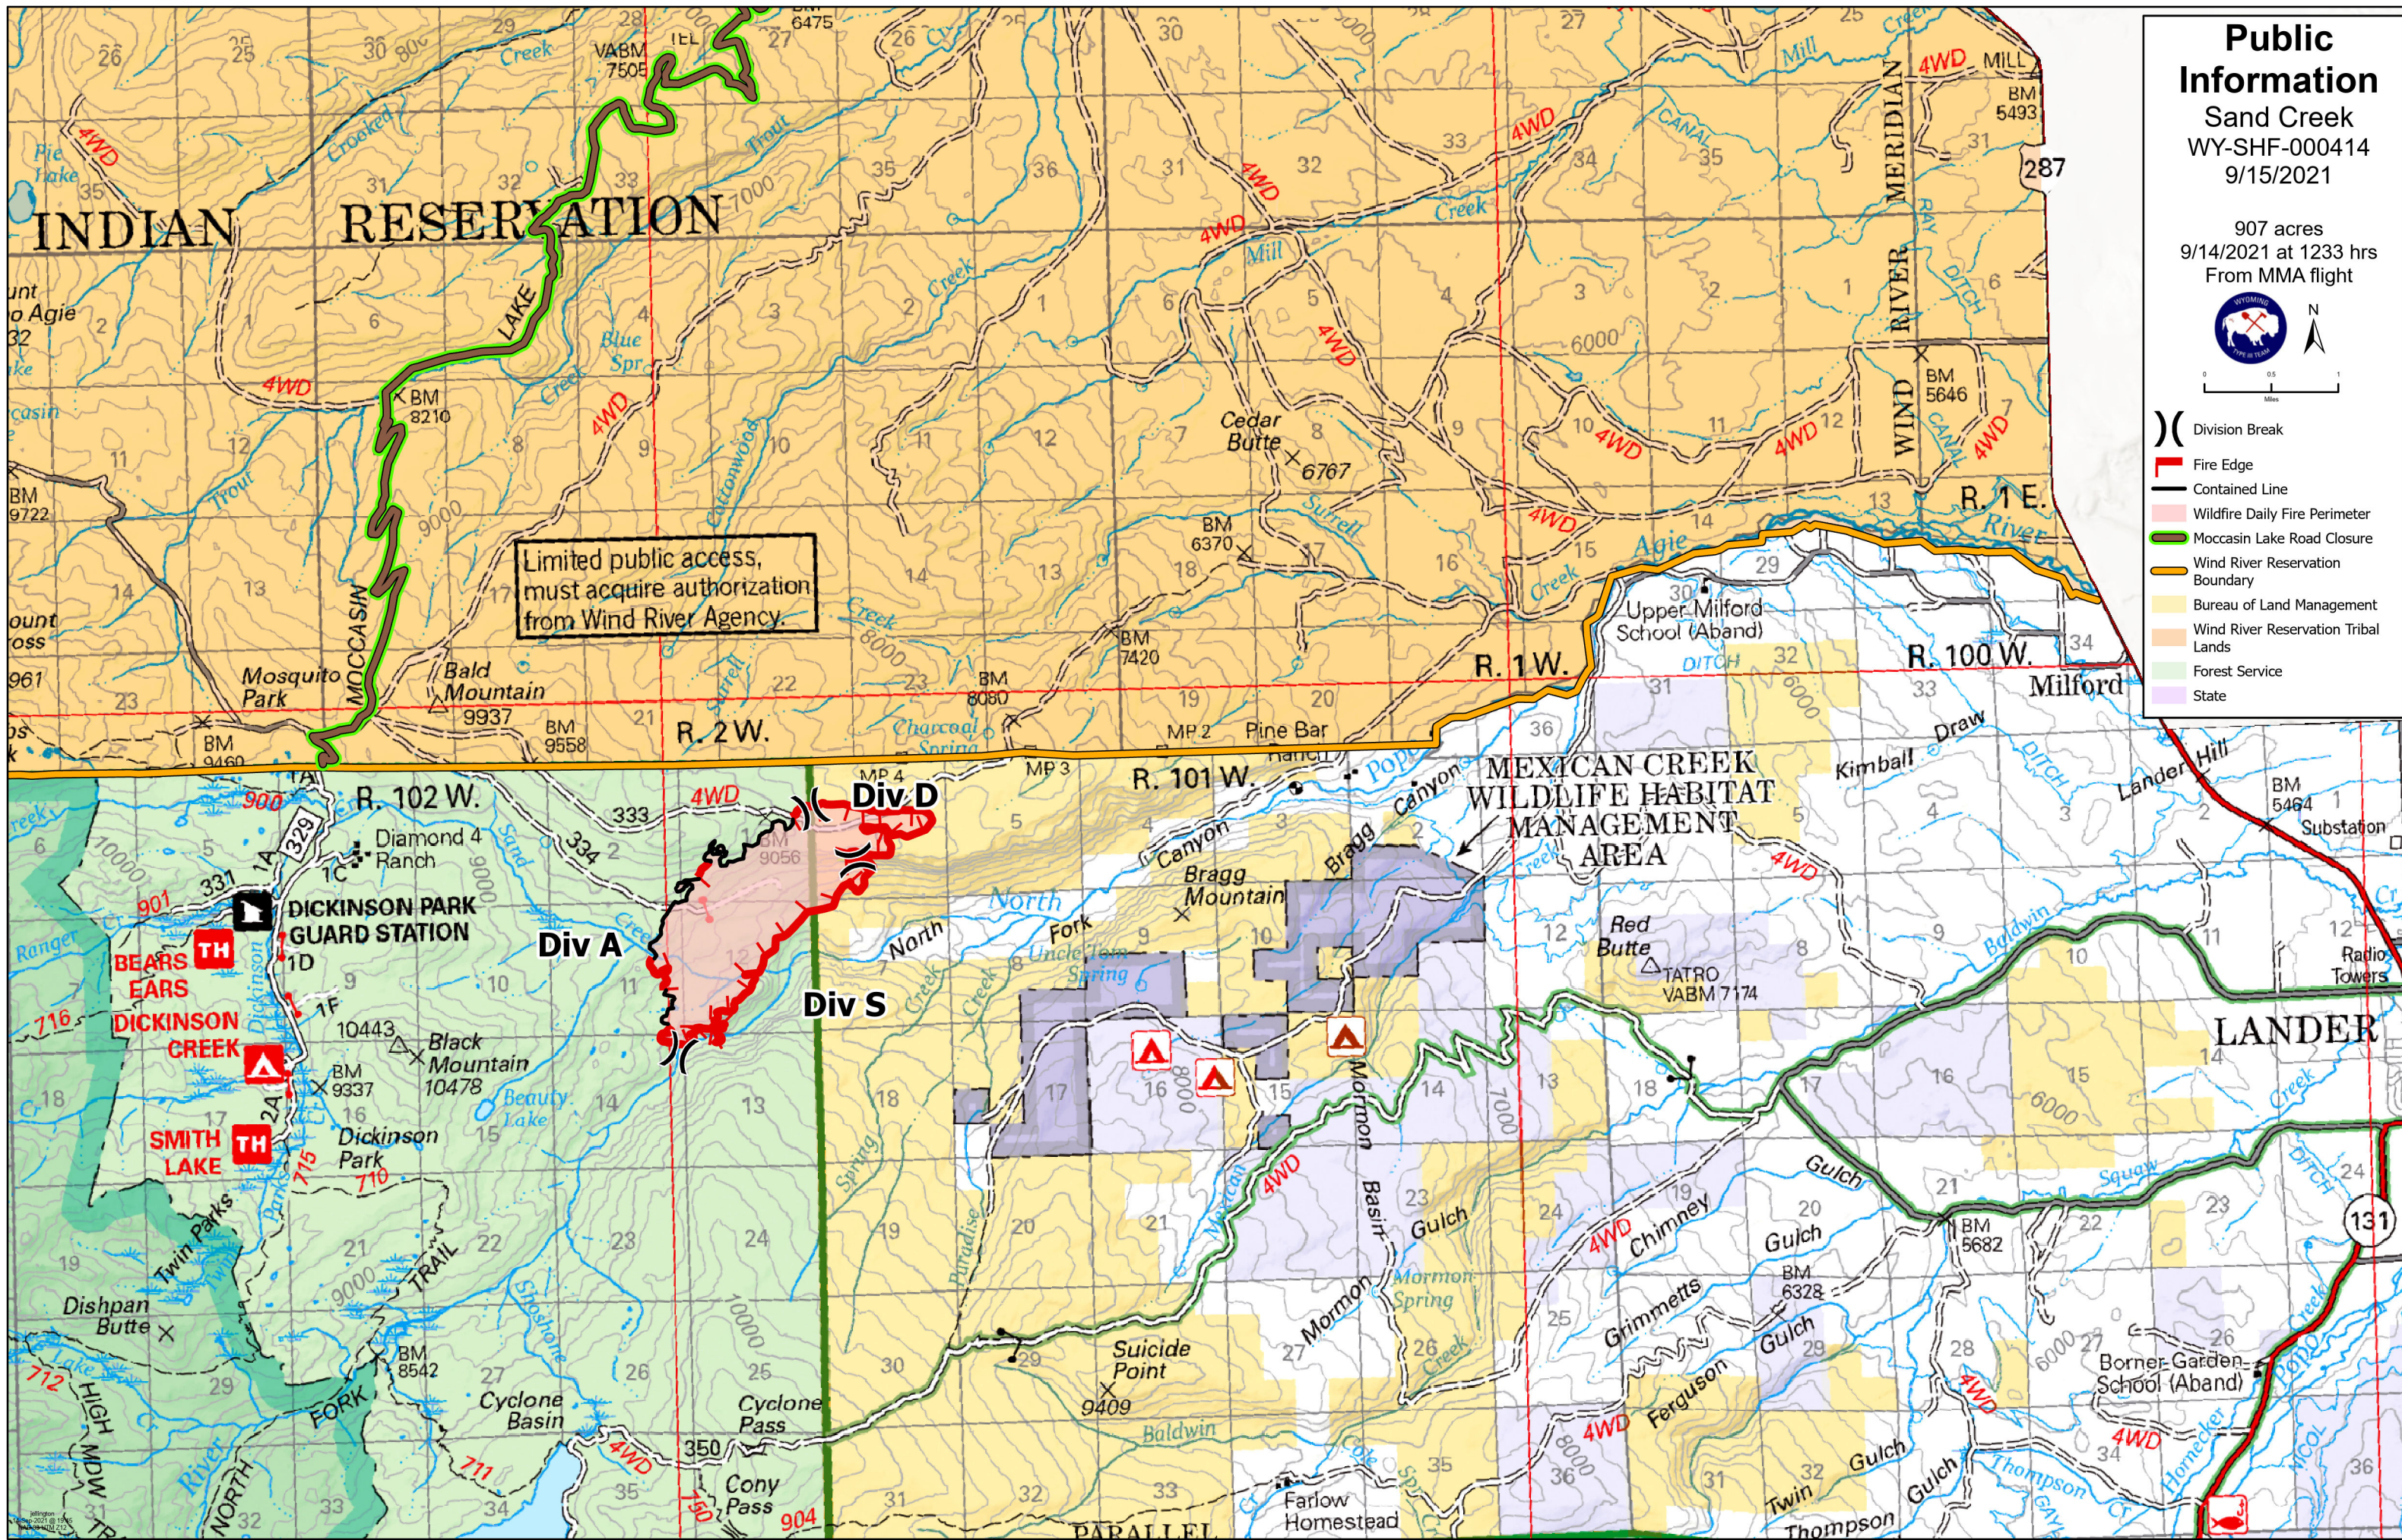

Public Information
Sand Creek
 WY-SHF-000414
 9/15/2021

907 acres
 9/14/2021 at 1233 hrs
 From MMA flight

- Division Break
- Fire Edge
- Contained Line
- Wildfire Daily Fire Perimeter
- Moccasin Lake Road Closure
- Wind River Reservation Boundary
- Bureau of Land Management
- Wind River Reservation Tribal Lands
- Forest Service
- State

Limited public access,
 must acquire authorization
 from Wind River Agency.