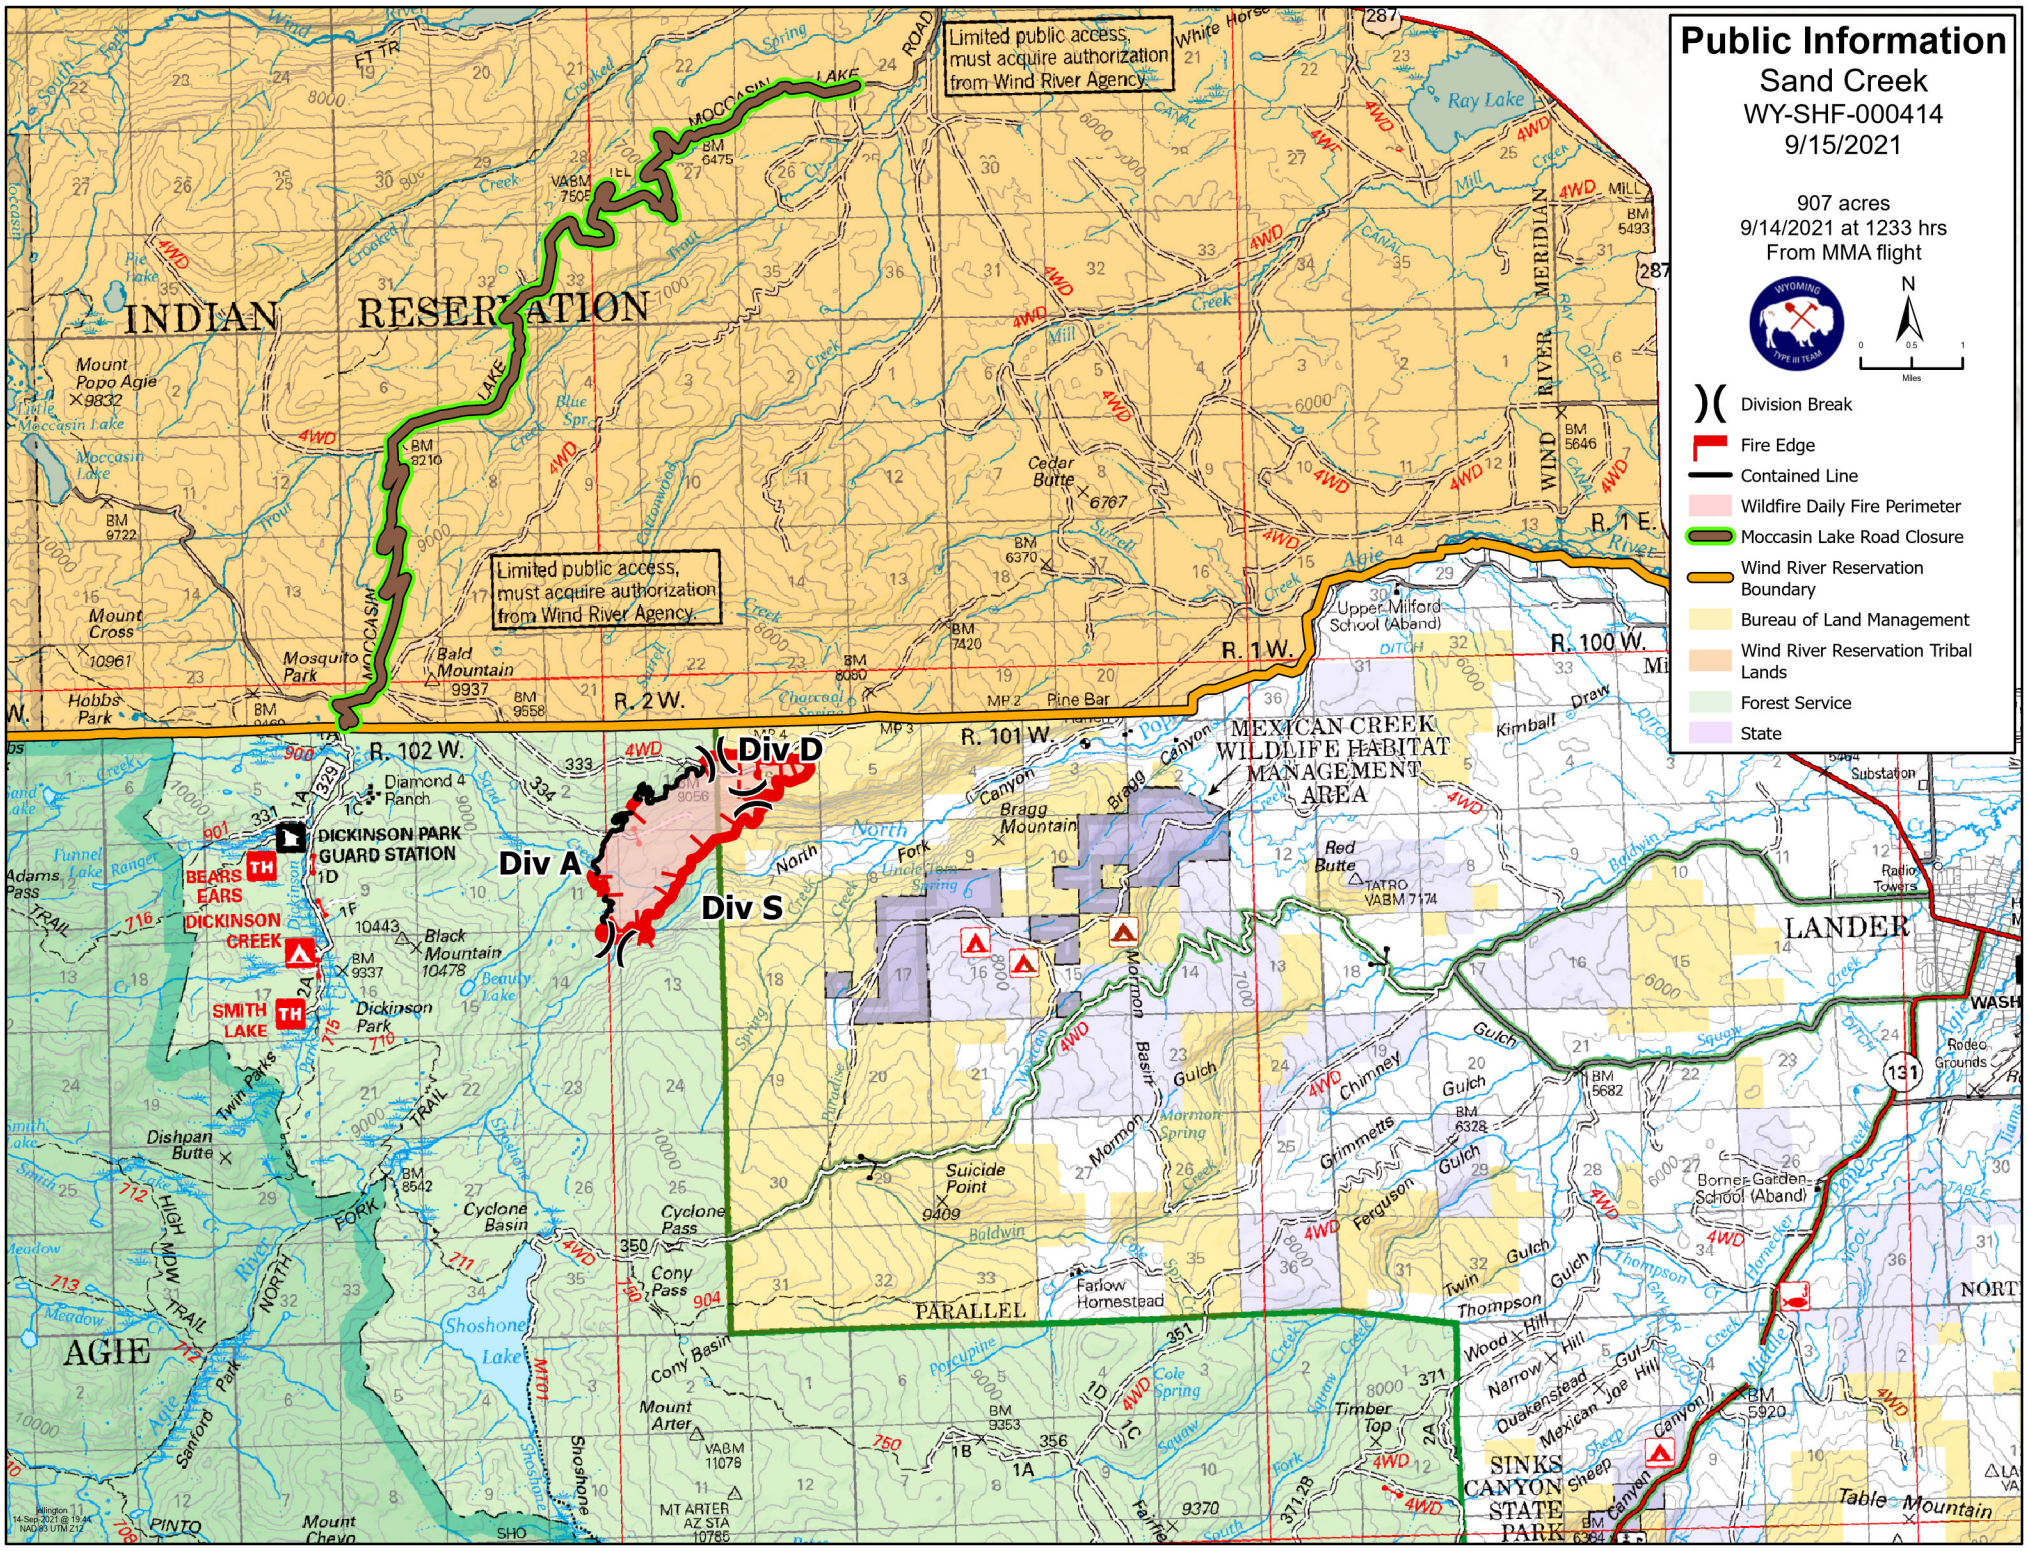

# Public Information

Sand Creek  
WY-SHF-000414  
9/15/2021

907 acres  
9/14/2021 at 1233 hrs  
From MMA flight

- Division Break
- Fire Edge
- Contained Line
- Wildfire Daily Fire Perimeter
- Moccasin Lake Road Closure
- Wind River Reservation Boundary
- Bureau of Land Management
- Wind River Reservation Tribal Lands
- Forest Service
- State

Limited public access,  
must acquire authorization  
from Wind River Agency.

Limited public access,  
must acquire authorization  
from Wind River Agency.