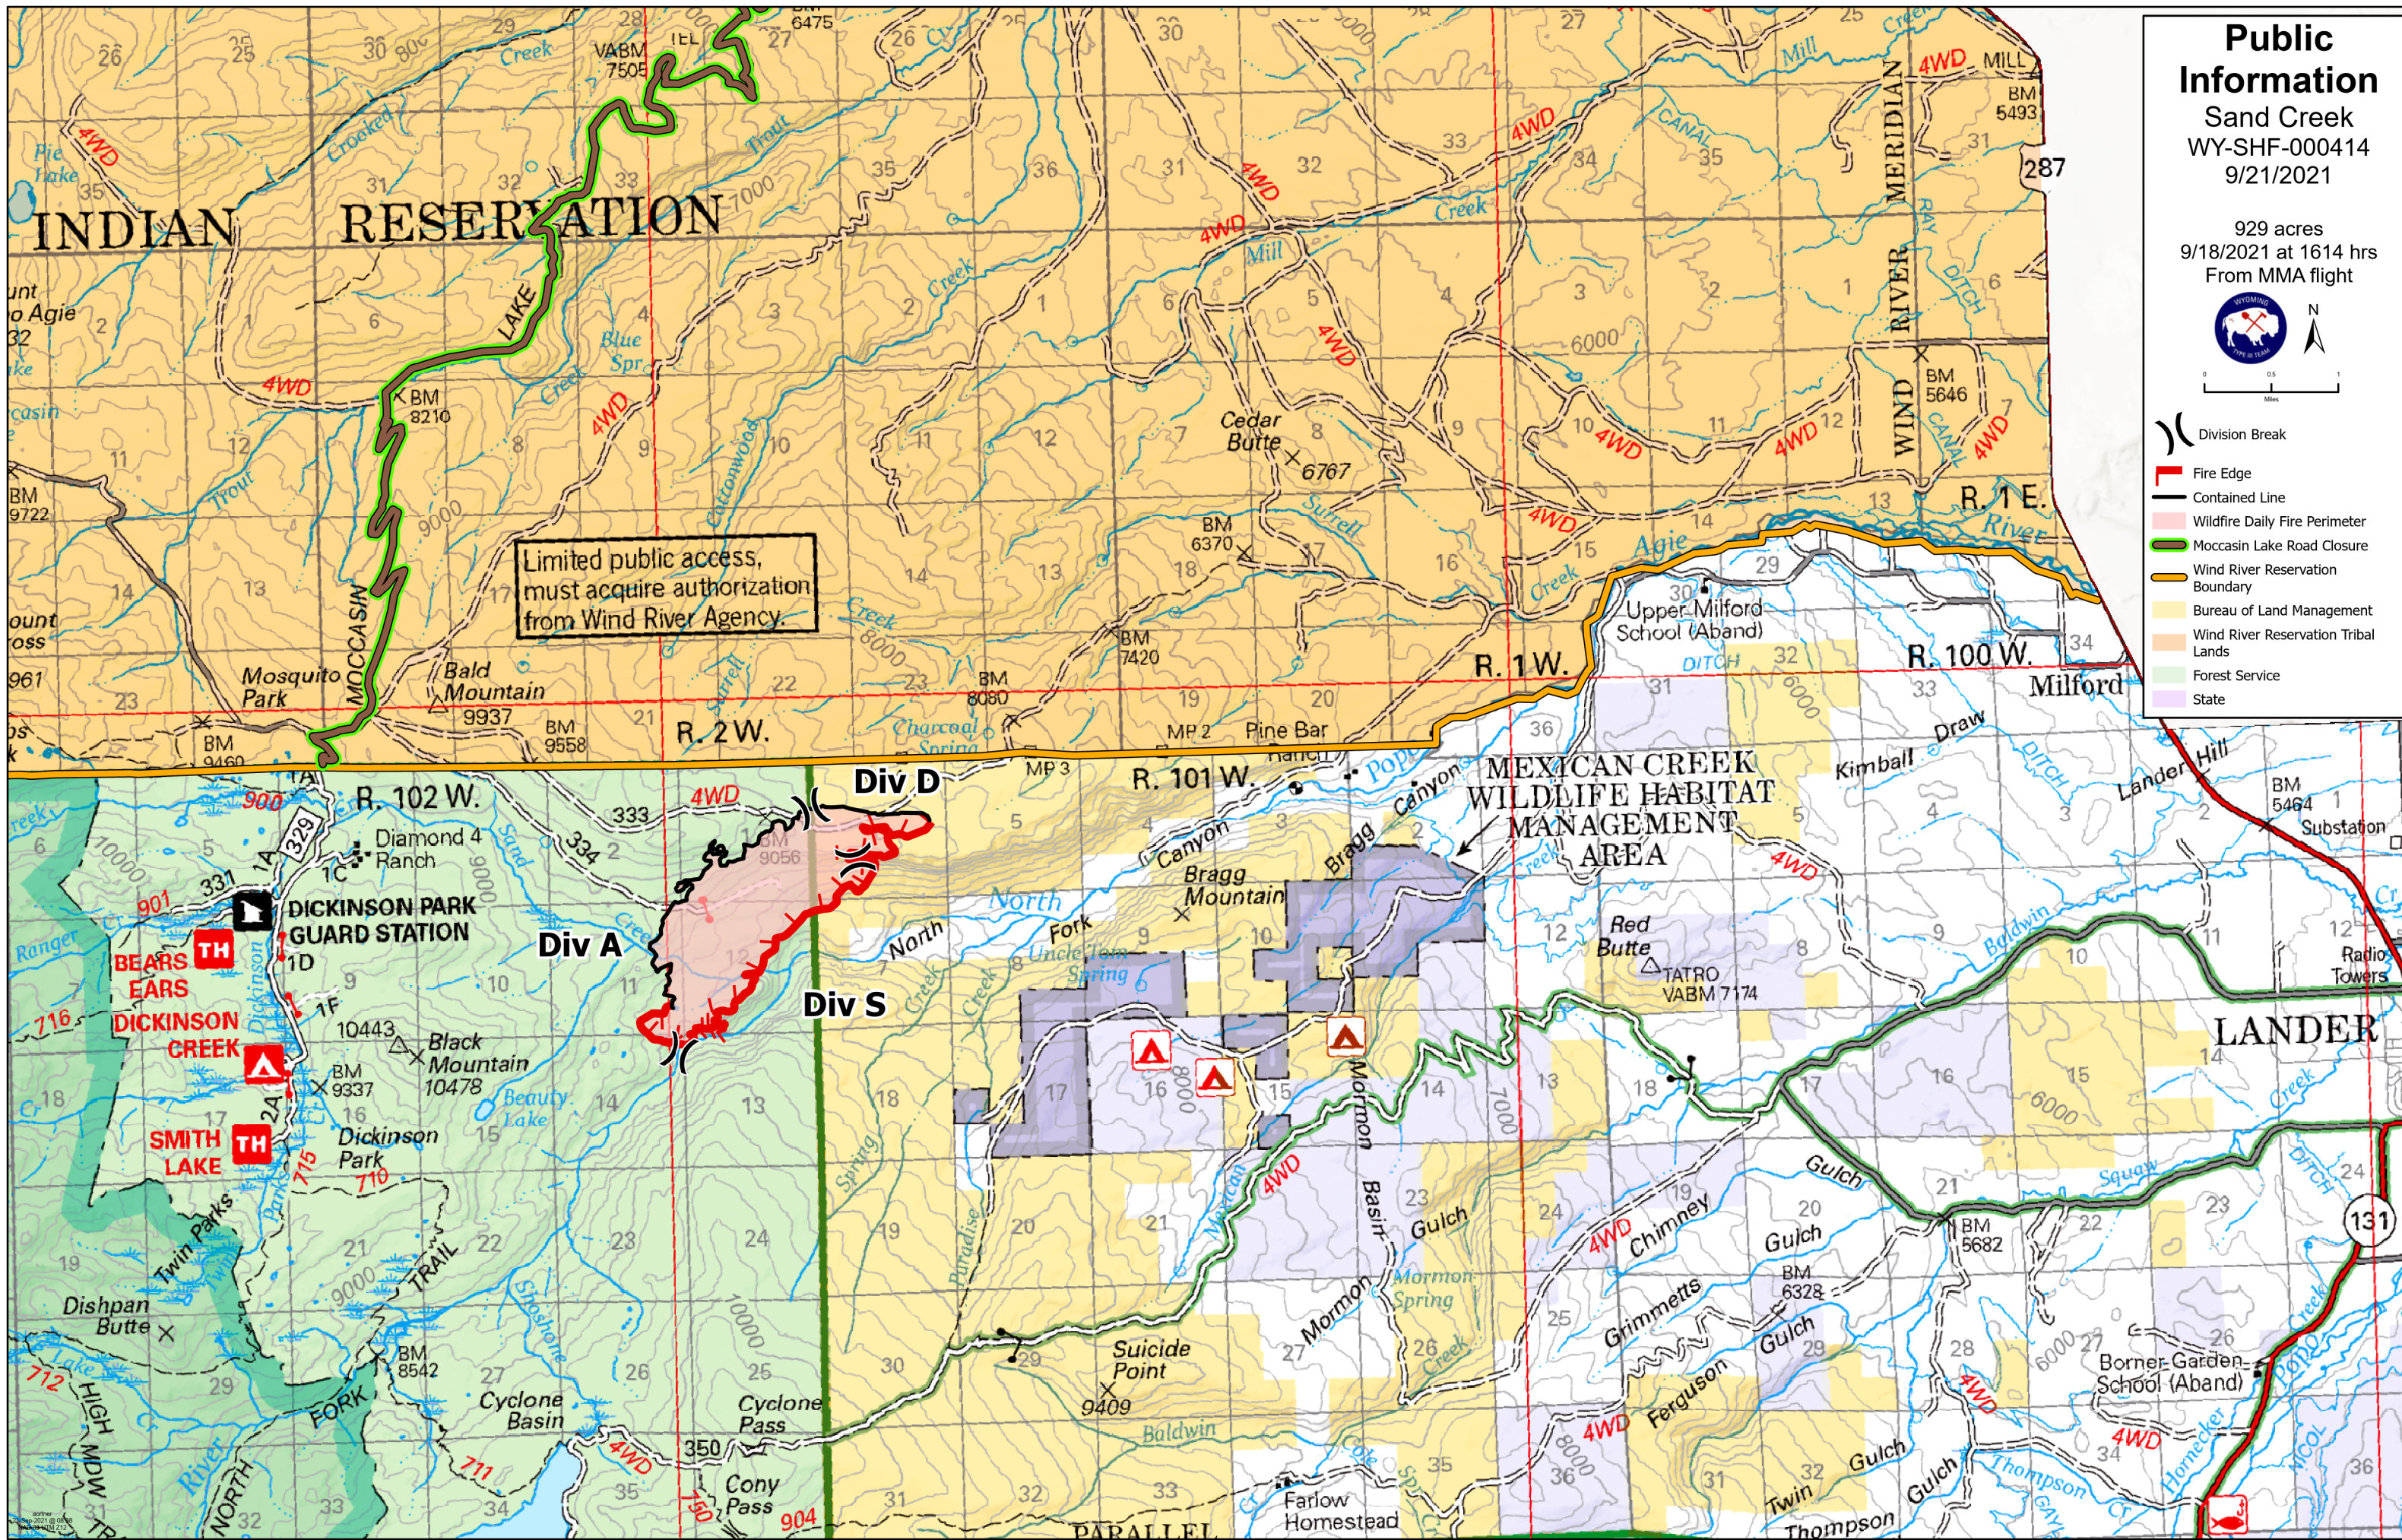

Public Information

Sand Creek

WY-SHF-000414
9/21/2021

929 acres
9/18/2021 at 1614 hrs
From MMA flight

- Division Break
- Fire Edge
- Contained Line
- Wildfire Daily Fire Perimeter
- Moccasin Lake Road Closure
- Wind River Reservation Boundary
- Bureau of Land Management
- Wind River Reservation Tribal Lands
- Forest Service
- State

Limited public access,
must acquire authorization
from Wind River Agency.