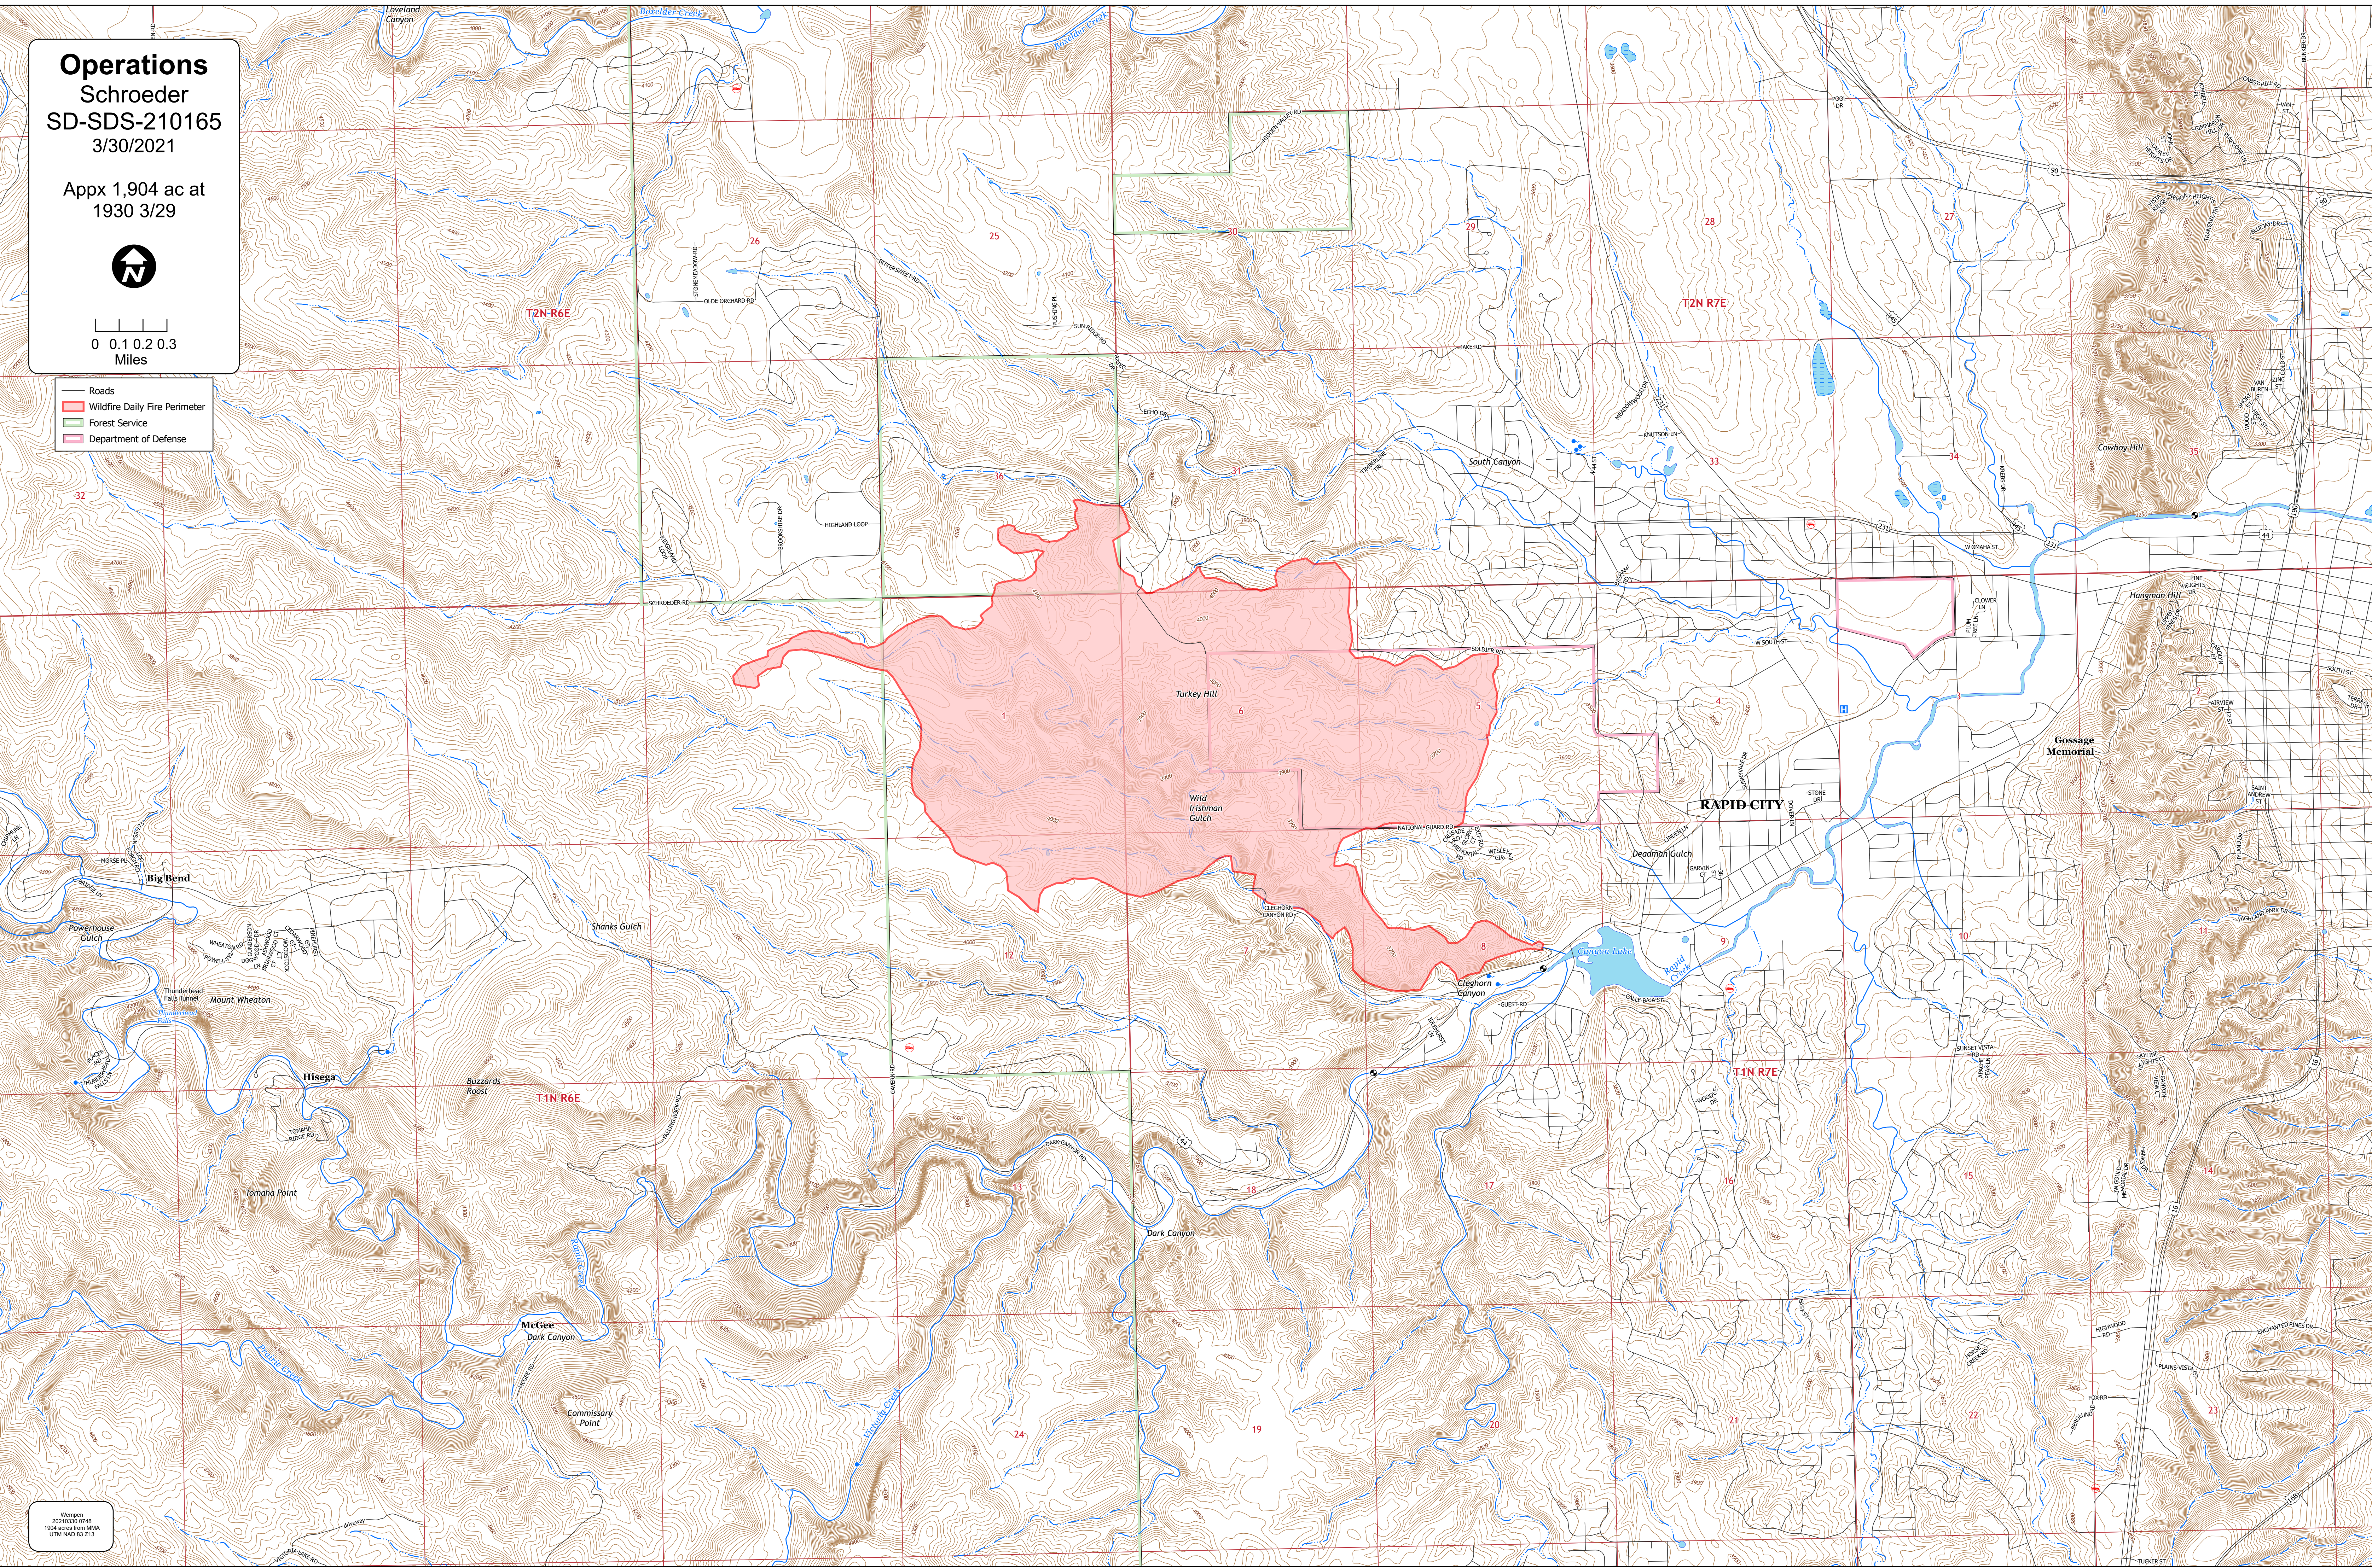

Operations
Schroeder
SD-SDS-210165
3/30/2021

Appx 1,904 ac at
1930 3/29

0 0.1 0.2 0.3
Miles

- Roads
- Wildfire Daily Fire Perimeter
- Forest Service
- Department of Defense

Wagner
202103070748
1904 acres from MMA
UTM NAD 83 21S