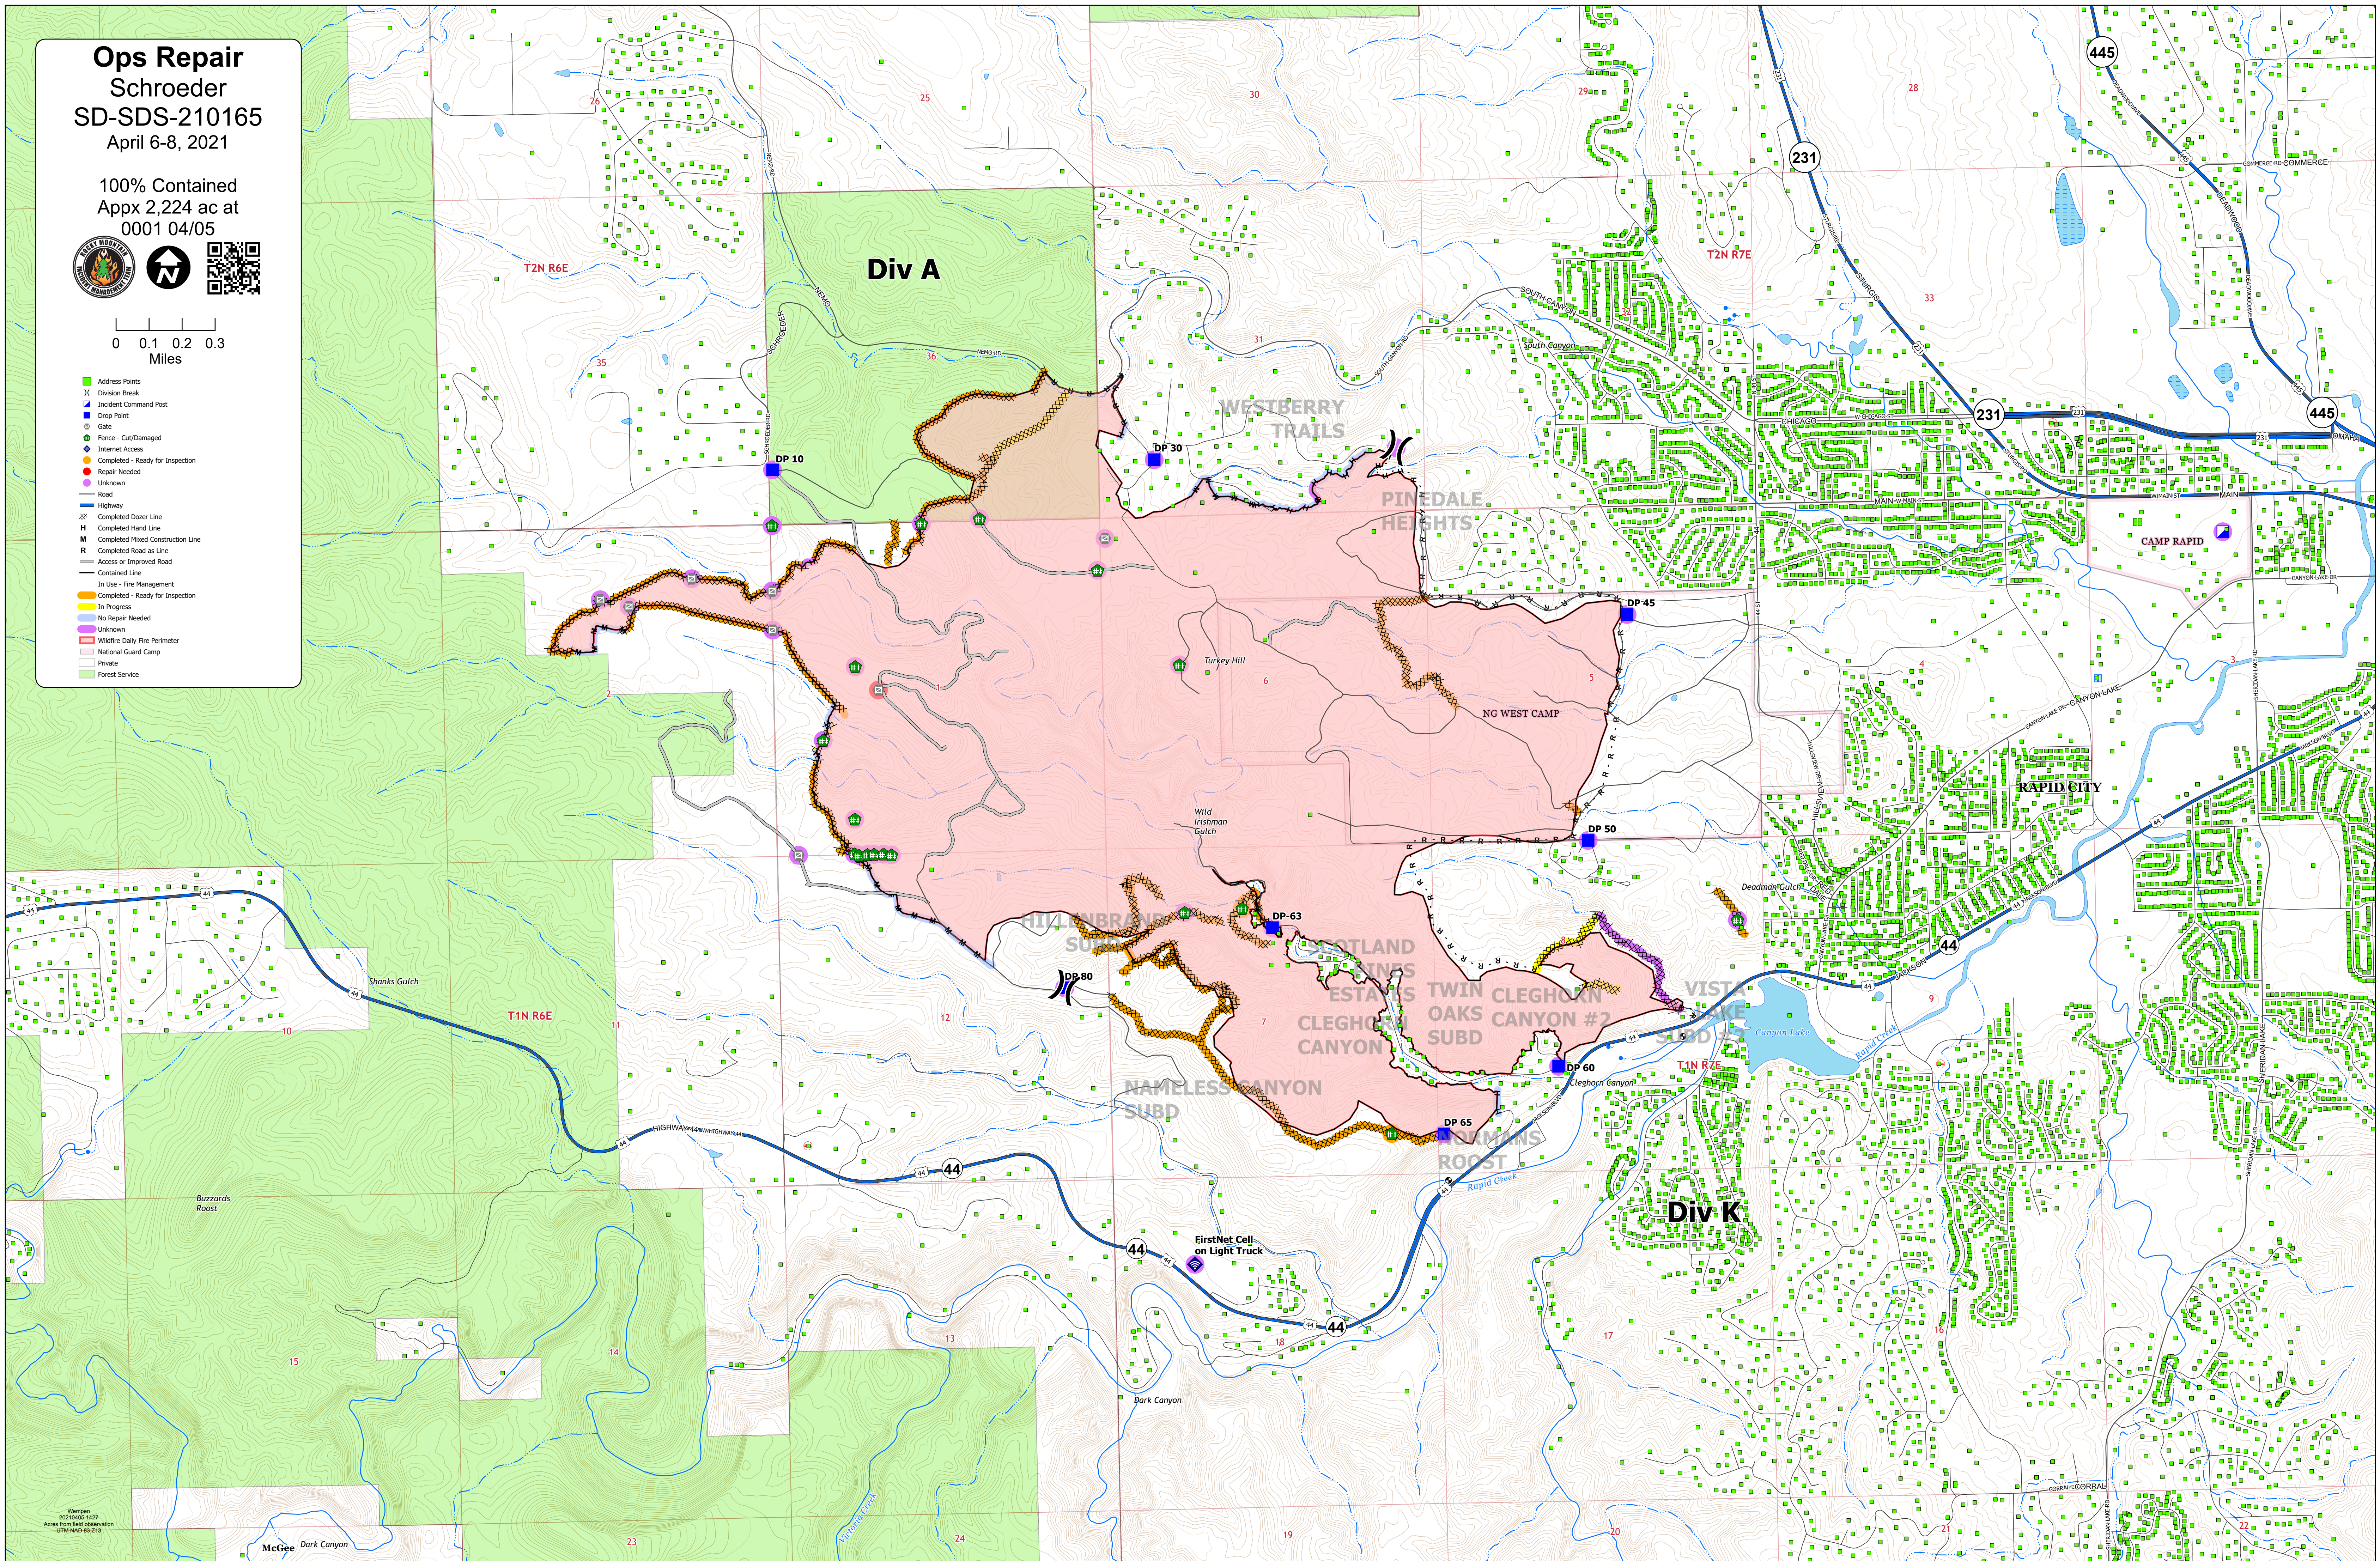

Ops Repair
Schroeder
SD-SDS-210165
April 6-8, 2021

100% Contained
Appx 2,224 ac at
0001 04/05

0 0.1 0.2 0.3
Miles

- Address Points
- Division Break
- Incident Command Post
- Drop Point
- Gate
- Fence - Cut/Damaged
- Internet Access
- Completed - Ready for Inspection
- Repair Needed
- Unknown
- Road
- Highway
- Completed Dozer Line
- Completed Hand Line
- Completed Mixed Construction Line
- Completed Road as Line
- Access or Improved Road
- Contained Line
- In Use - Fire Management
- Completed - Ready for Inspection
- In Progress
- No Repair Needed
- Unknown
- Wildfire Daily Fire Perimeter
- National Guard Camp
- Private
- Forest Service

Wagner
20210405 1427
Acrees from field observation
UTM NAD 83 2101