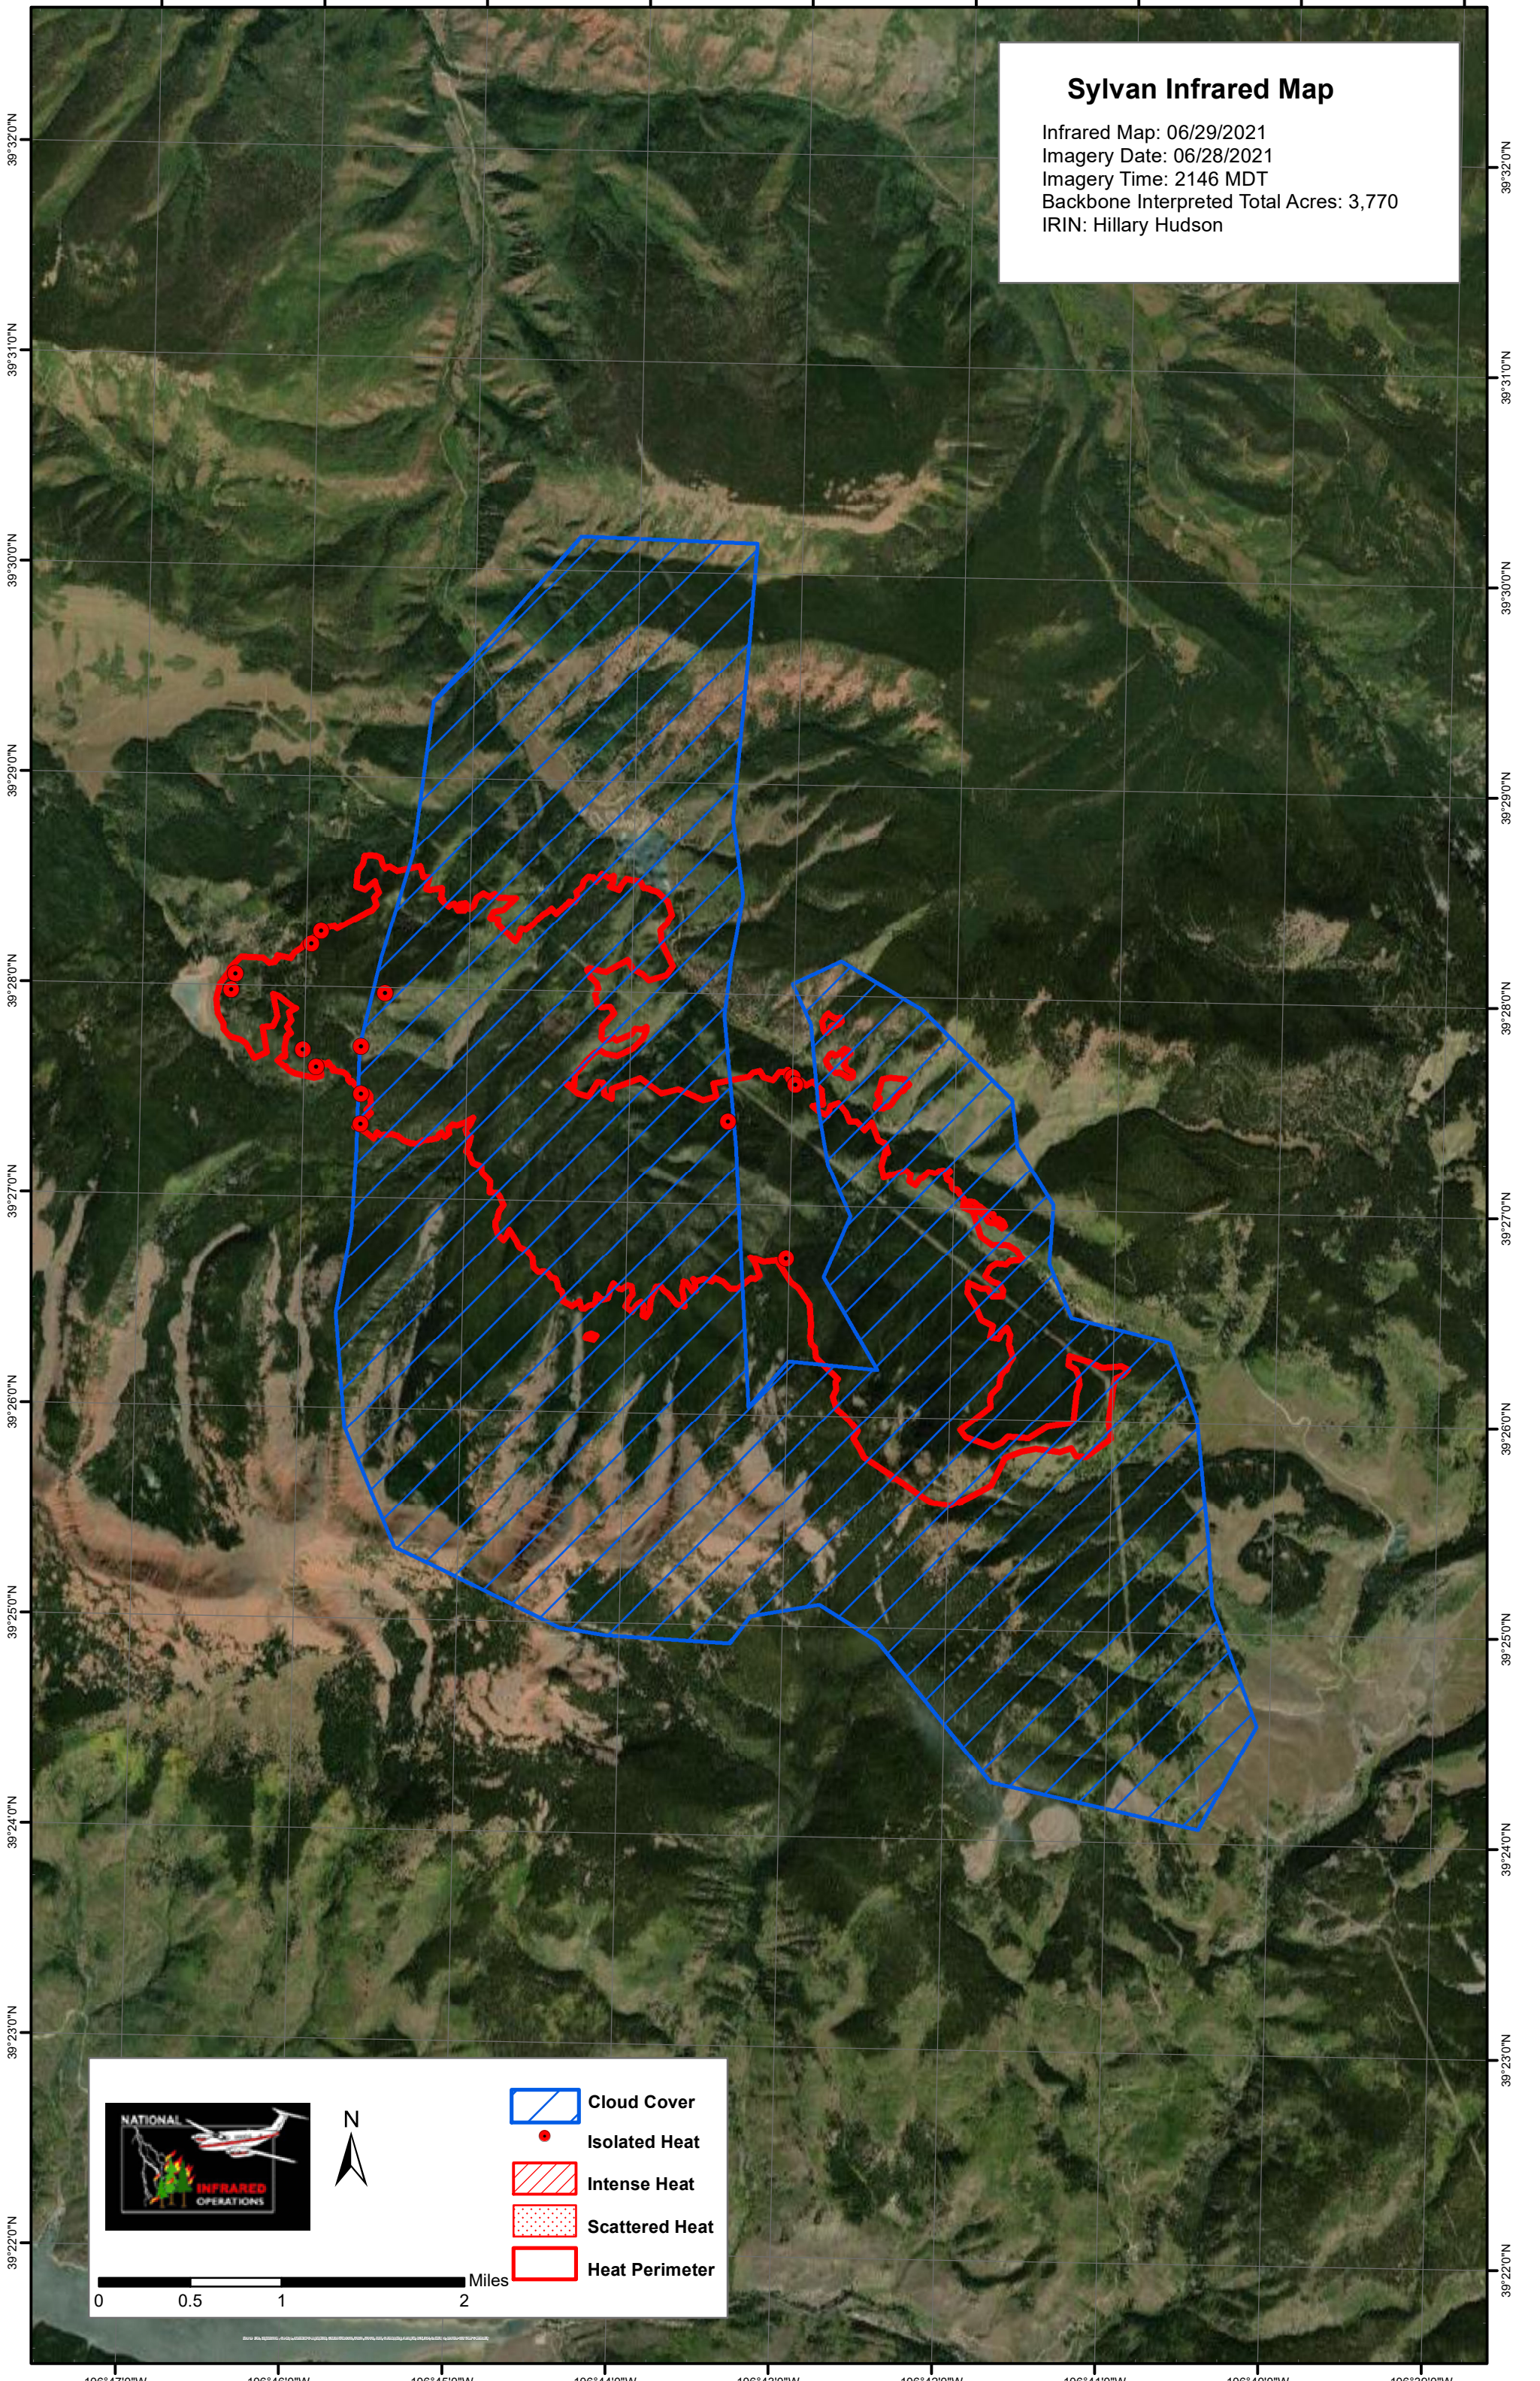

Sylvan Infrared Map

Infrared Map: 06/29/2021
Imagery Date: 06/28/2021
Imagery Time: 2146 MDT
Backbone Interpreted Total Acres: 3,770
IRIN: Hillary Hudson

	Cloud Cover
	Isolated Heat
	Intense Heat
	Scattered Heat
	Heat Perimeter