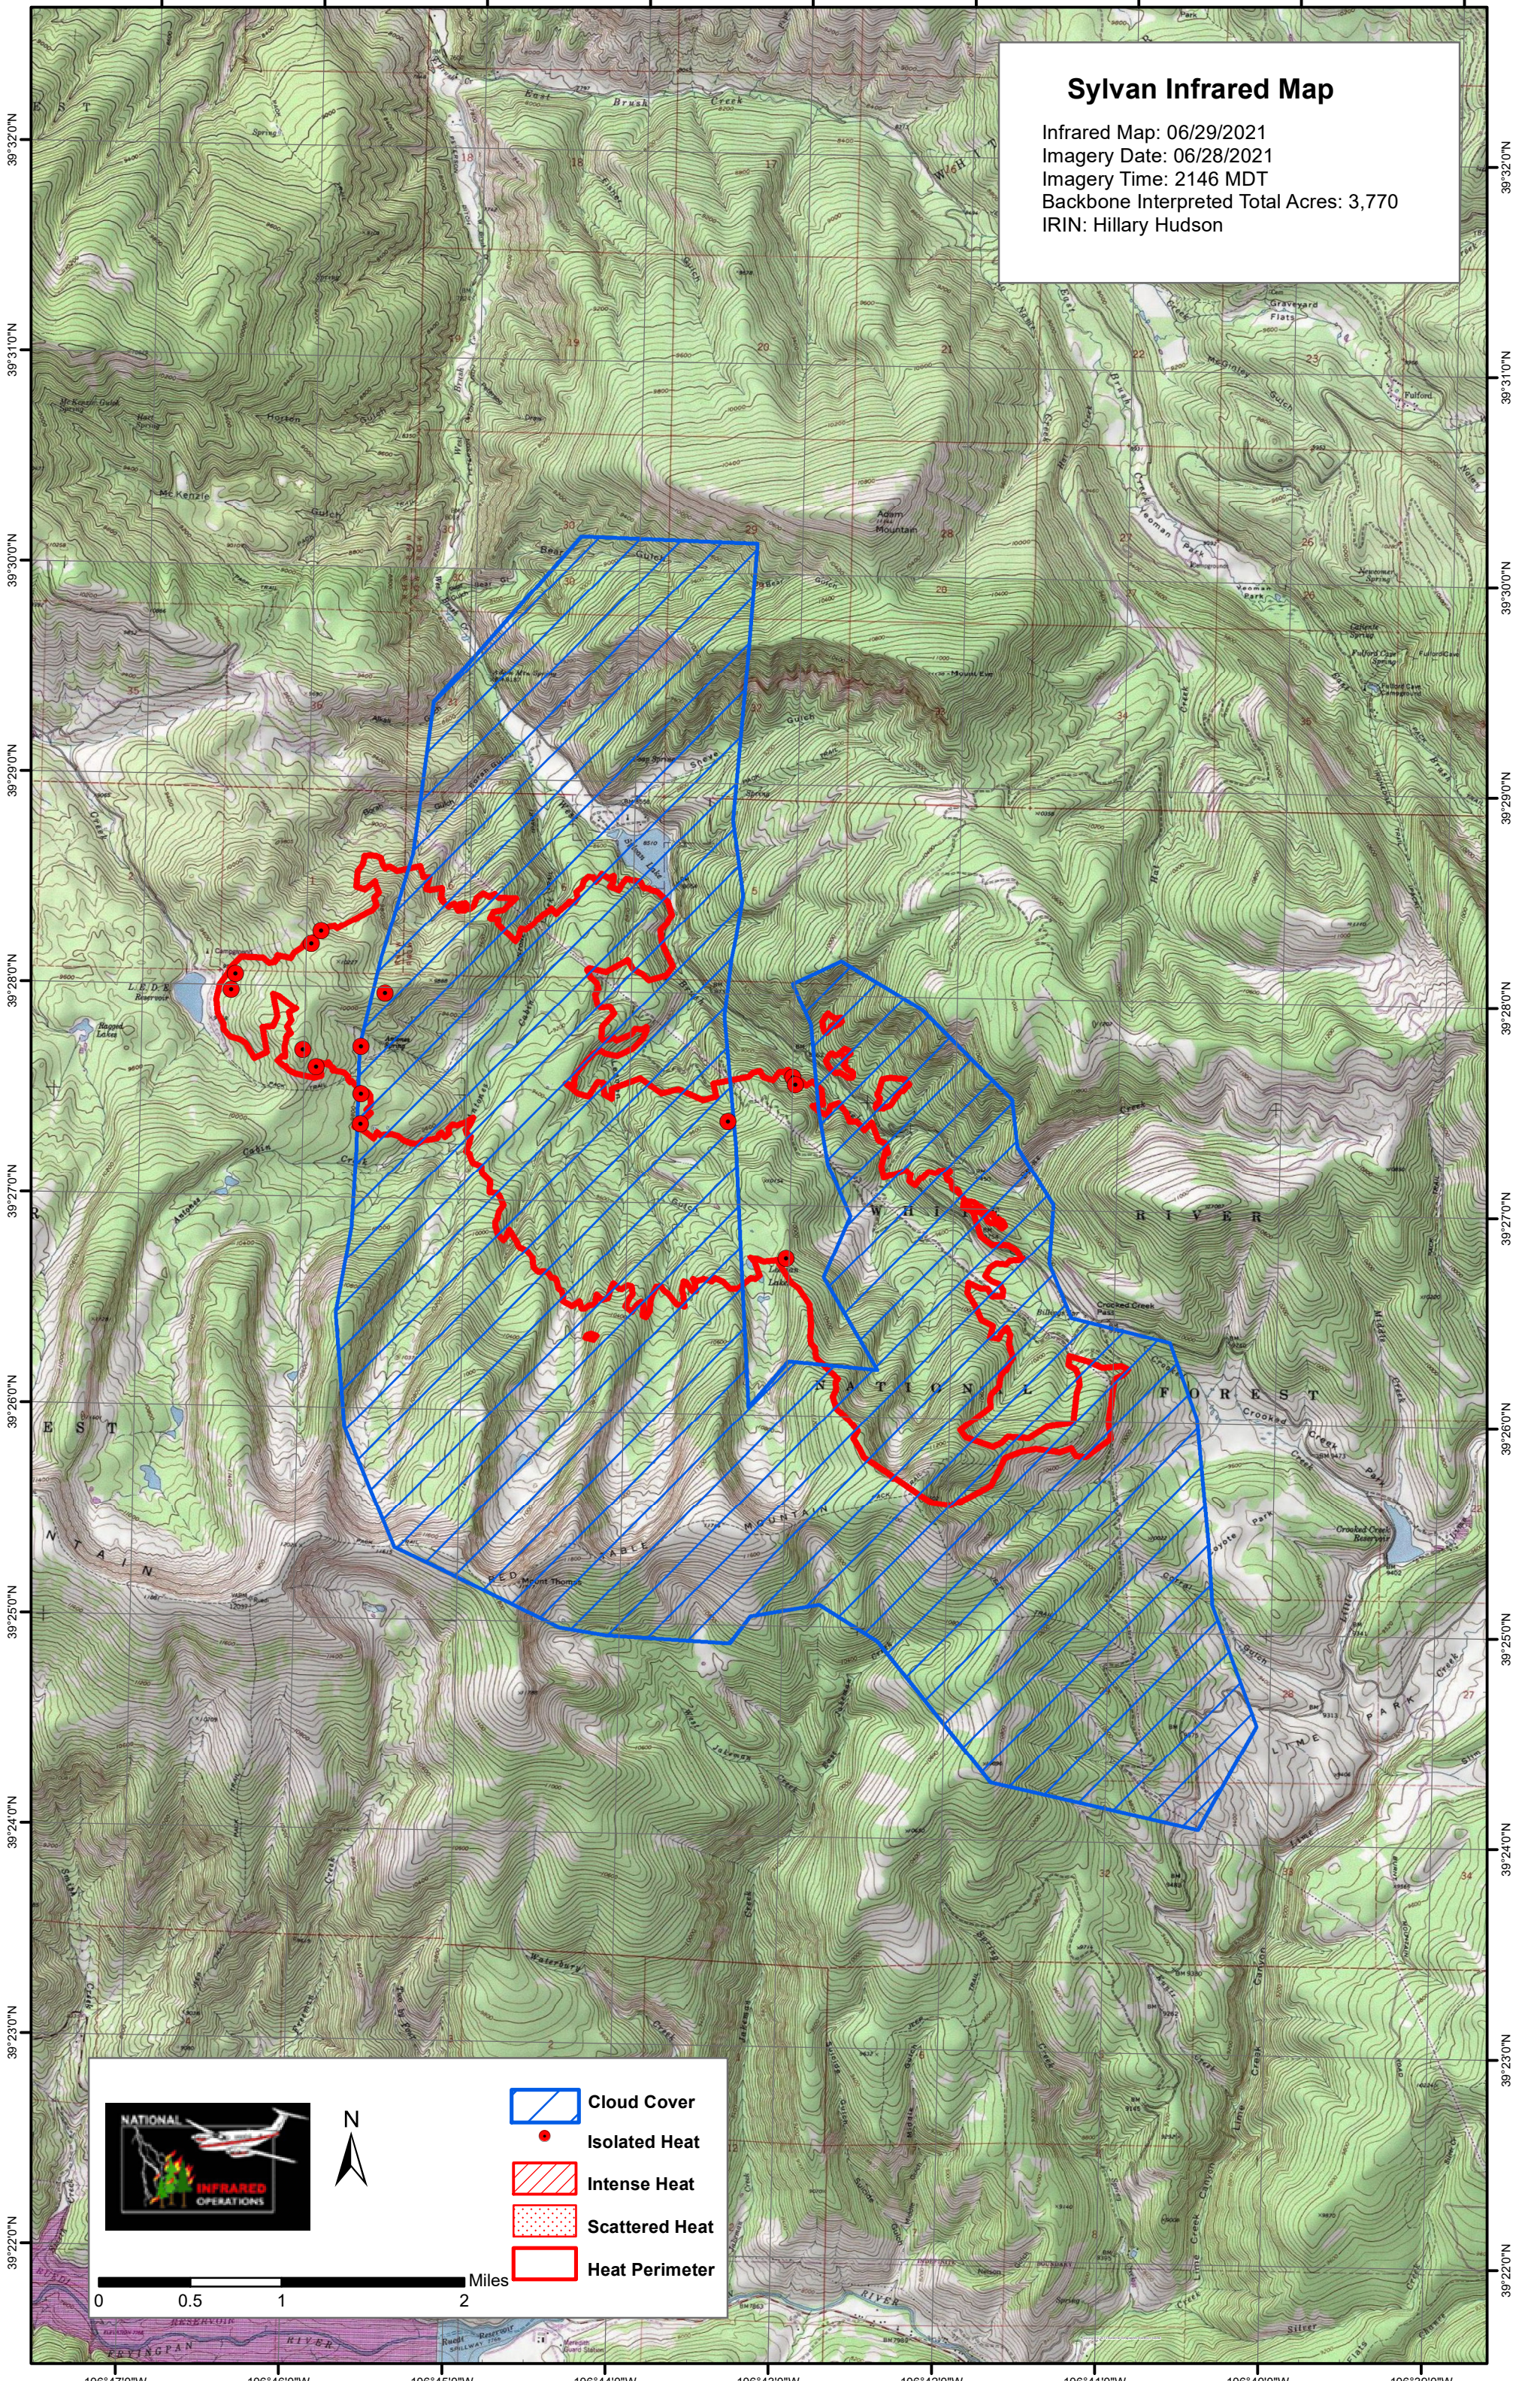

# Sylvan Infrared Map

Infrared Map: 06/29/2021  
Imagery Date: 06/28/2021  
Imagery Time: 2146 MDT  
Backbone Interpreted Total Acres: 3,770  
IRIN: Hillary Hudson

**NATIONAL INFRARED OPERATIONS**

**Cloud Cover**

**Isolated Heat**

**Intense Heat**

**Scattered Heat**

**Heat Perimeter**

Miles

0 0.5 1 2