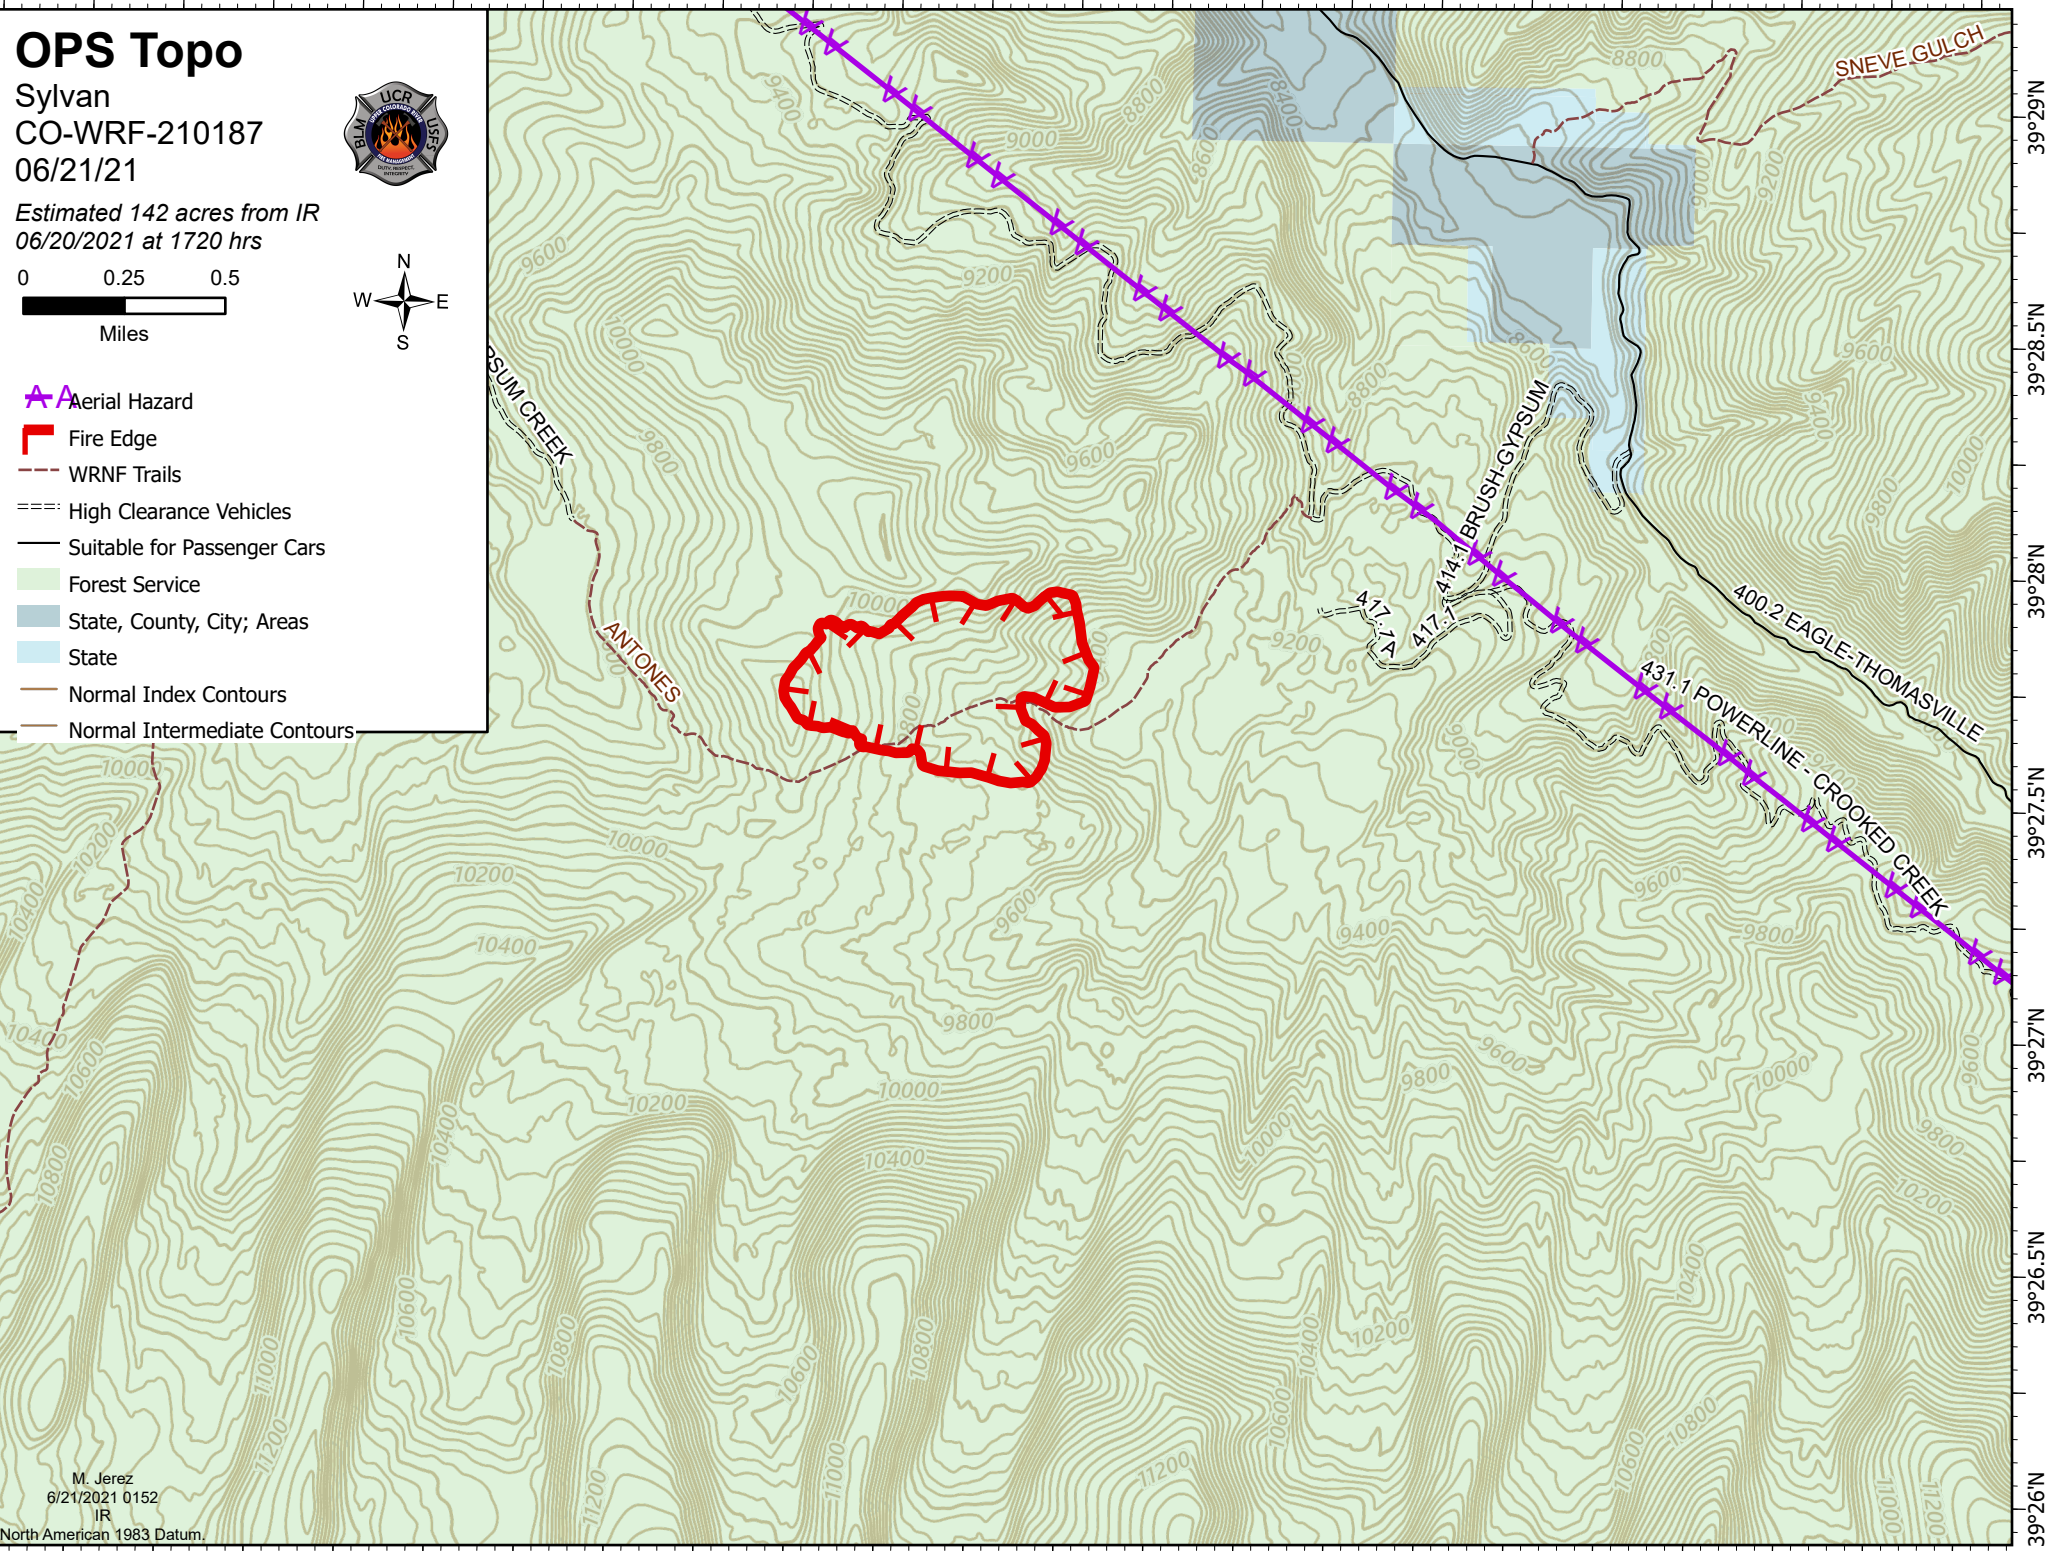

OPS Topo

Sylvan
CO-WRF-210187
06/21/21

Estimated 142 acres from IR
06/20/2021 at 1720 hrs

- Aerial Hazard
- Fire Edge
- WRNF Trails
- High Clearance Vehicles
- Suitable for Passenger Cars
- Forest Service
- State, County, City; Areas
- State
- Normal Index Contours
- Normal Intermediate Contours

M. Jerez
6/21/2021 0152
IR
North American 1983 Datum.