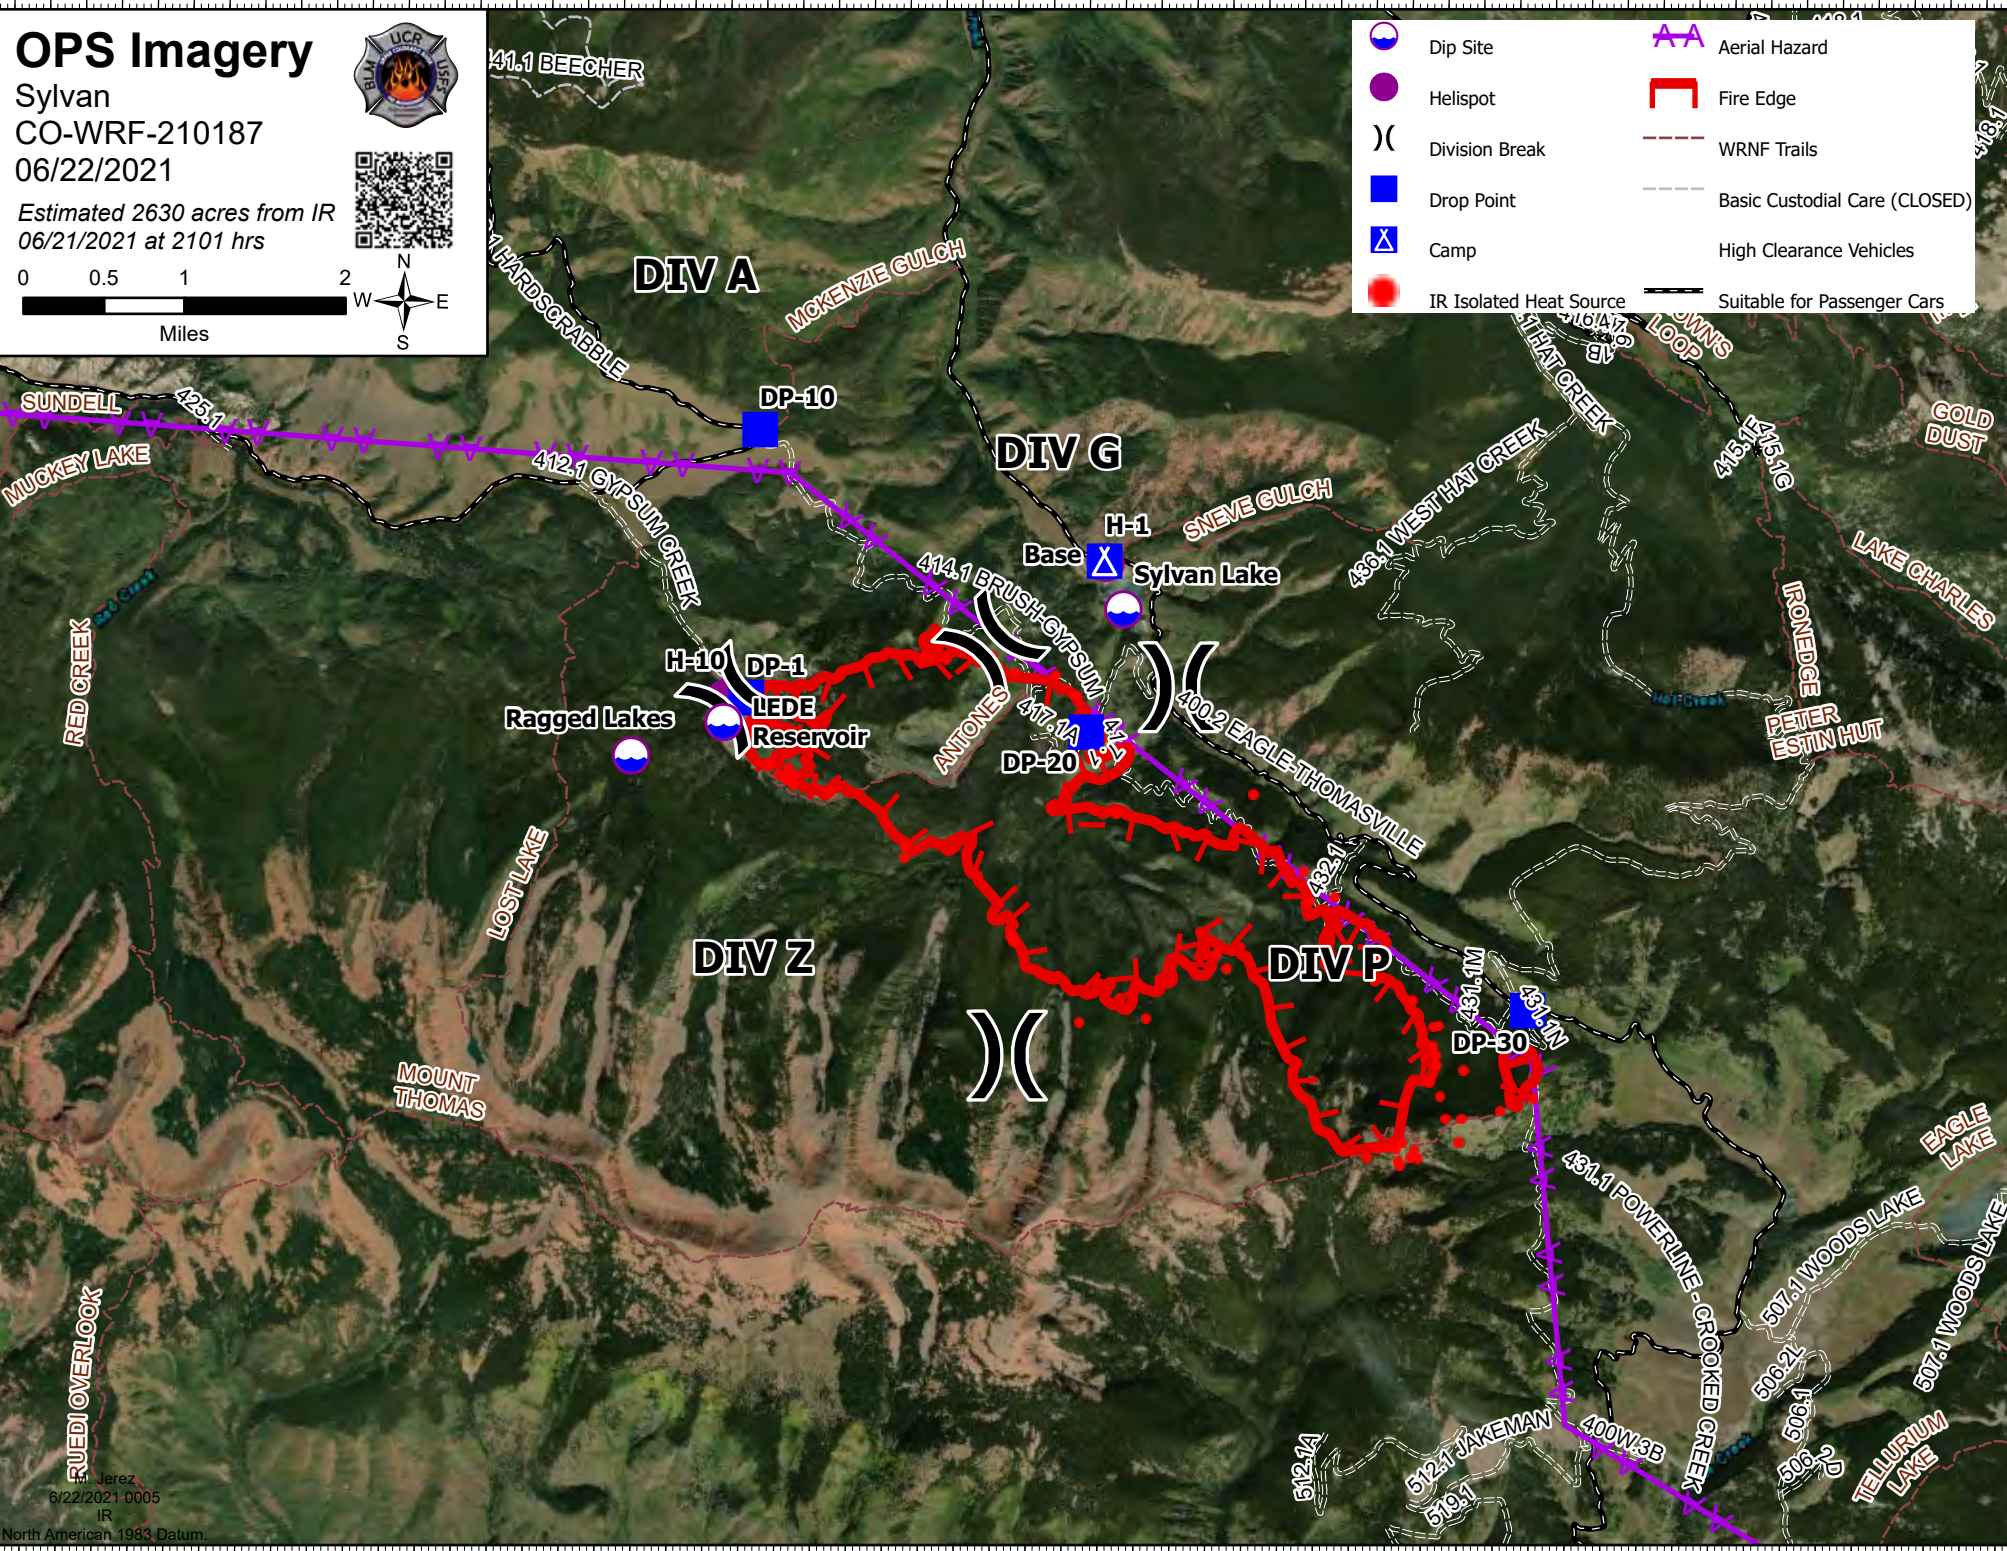

OPS Imagery

Sylvan
CO-WRF-210187
06/22/2021

Estimated 2630 acres from IR
06/21/2021 at 2101 hrs

	Dip Site		Aerial Hazard
	Helispot		Fire Edge
	Division Break		WRNF Trails
	Drop Point		Basic Custodial Care (CLOSED)
	Camp		High Clearance Vehicles
	IR Isolated Heat Source		Suitable for Passenger Cars

Jerez
6/22/2021 0005
IR
North American 1983 Datum