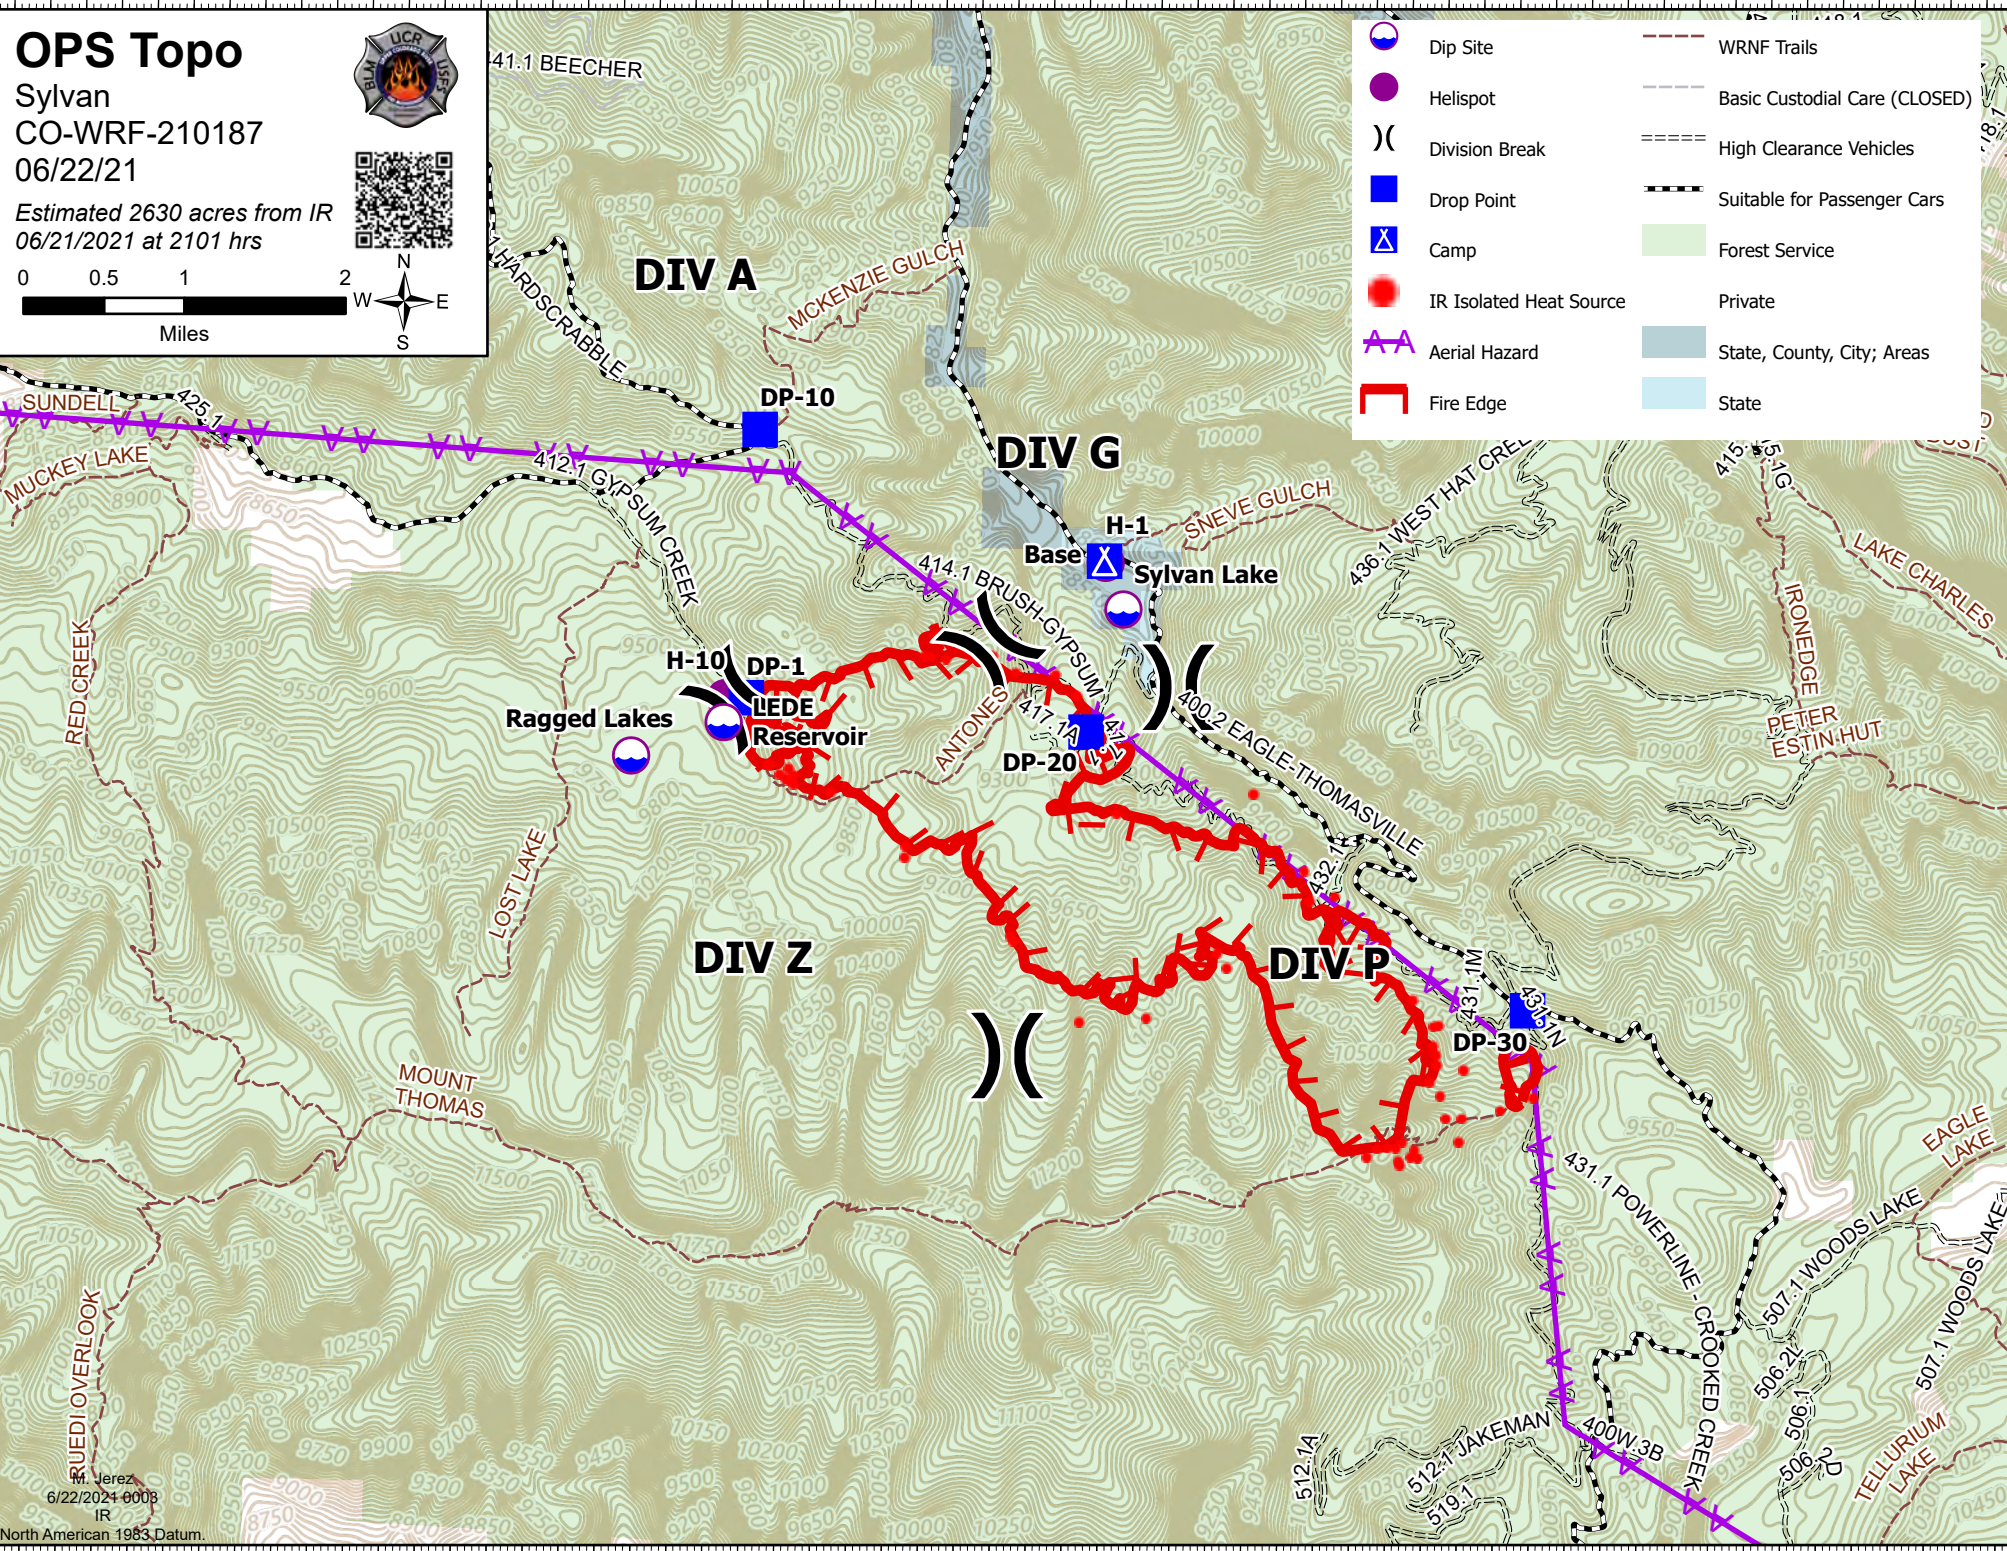

# OPS Topo

Sylvan  
CO-WRF-210187

06/22/21

Estimated 2630 acres from IR  
06/21/2021 at 2101 hrs

- Dip Site
- Helispot
- Division Break
- Drop Point
- Camp
- IR Isolated Heat Source
- Aerial Hazard
- Fire Edge
- WRNF Trails
- Basic Custodial Care (CLOSED)
- High Clearance Vehicles
- Suitable for Passenger Cars
- Forest Service
- Private
- State, County, City; Areas
- State