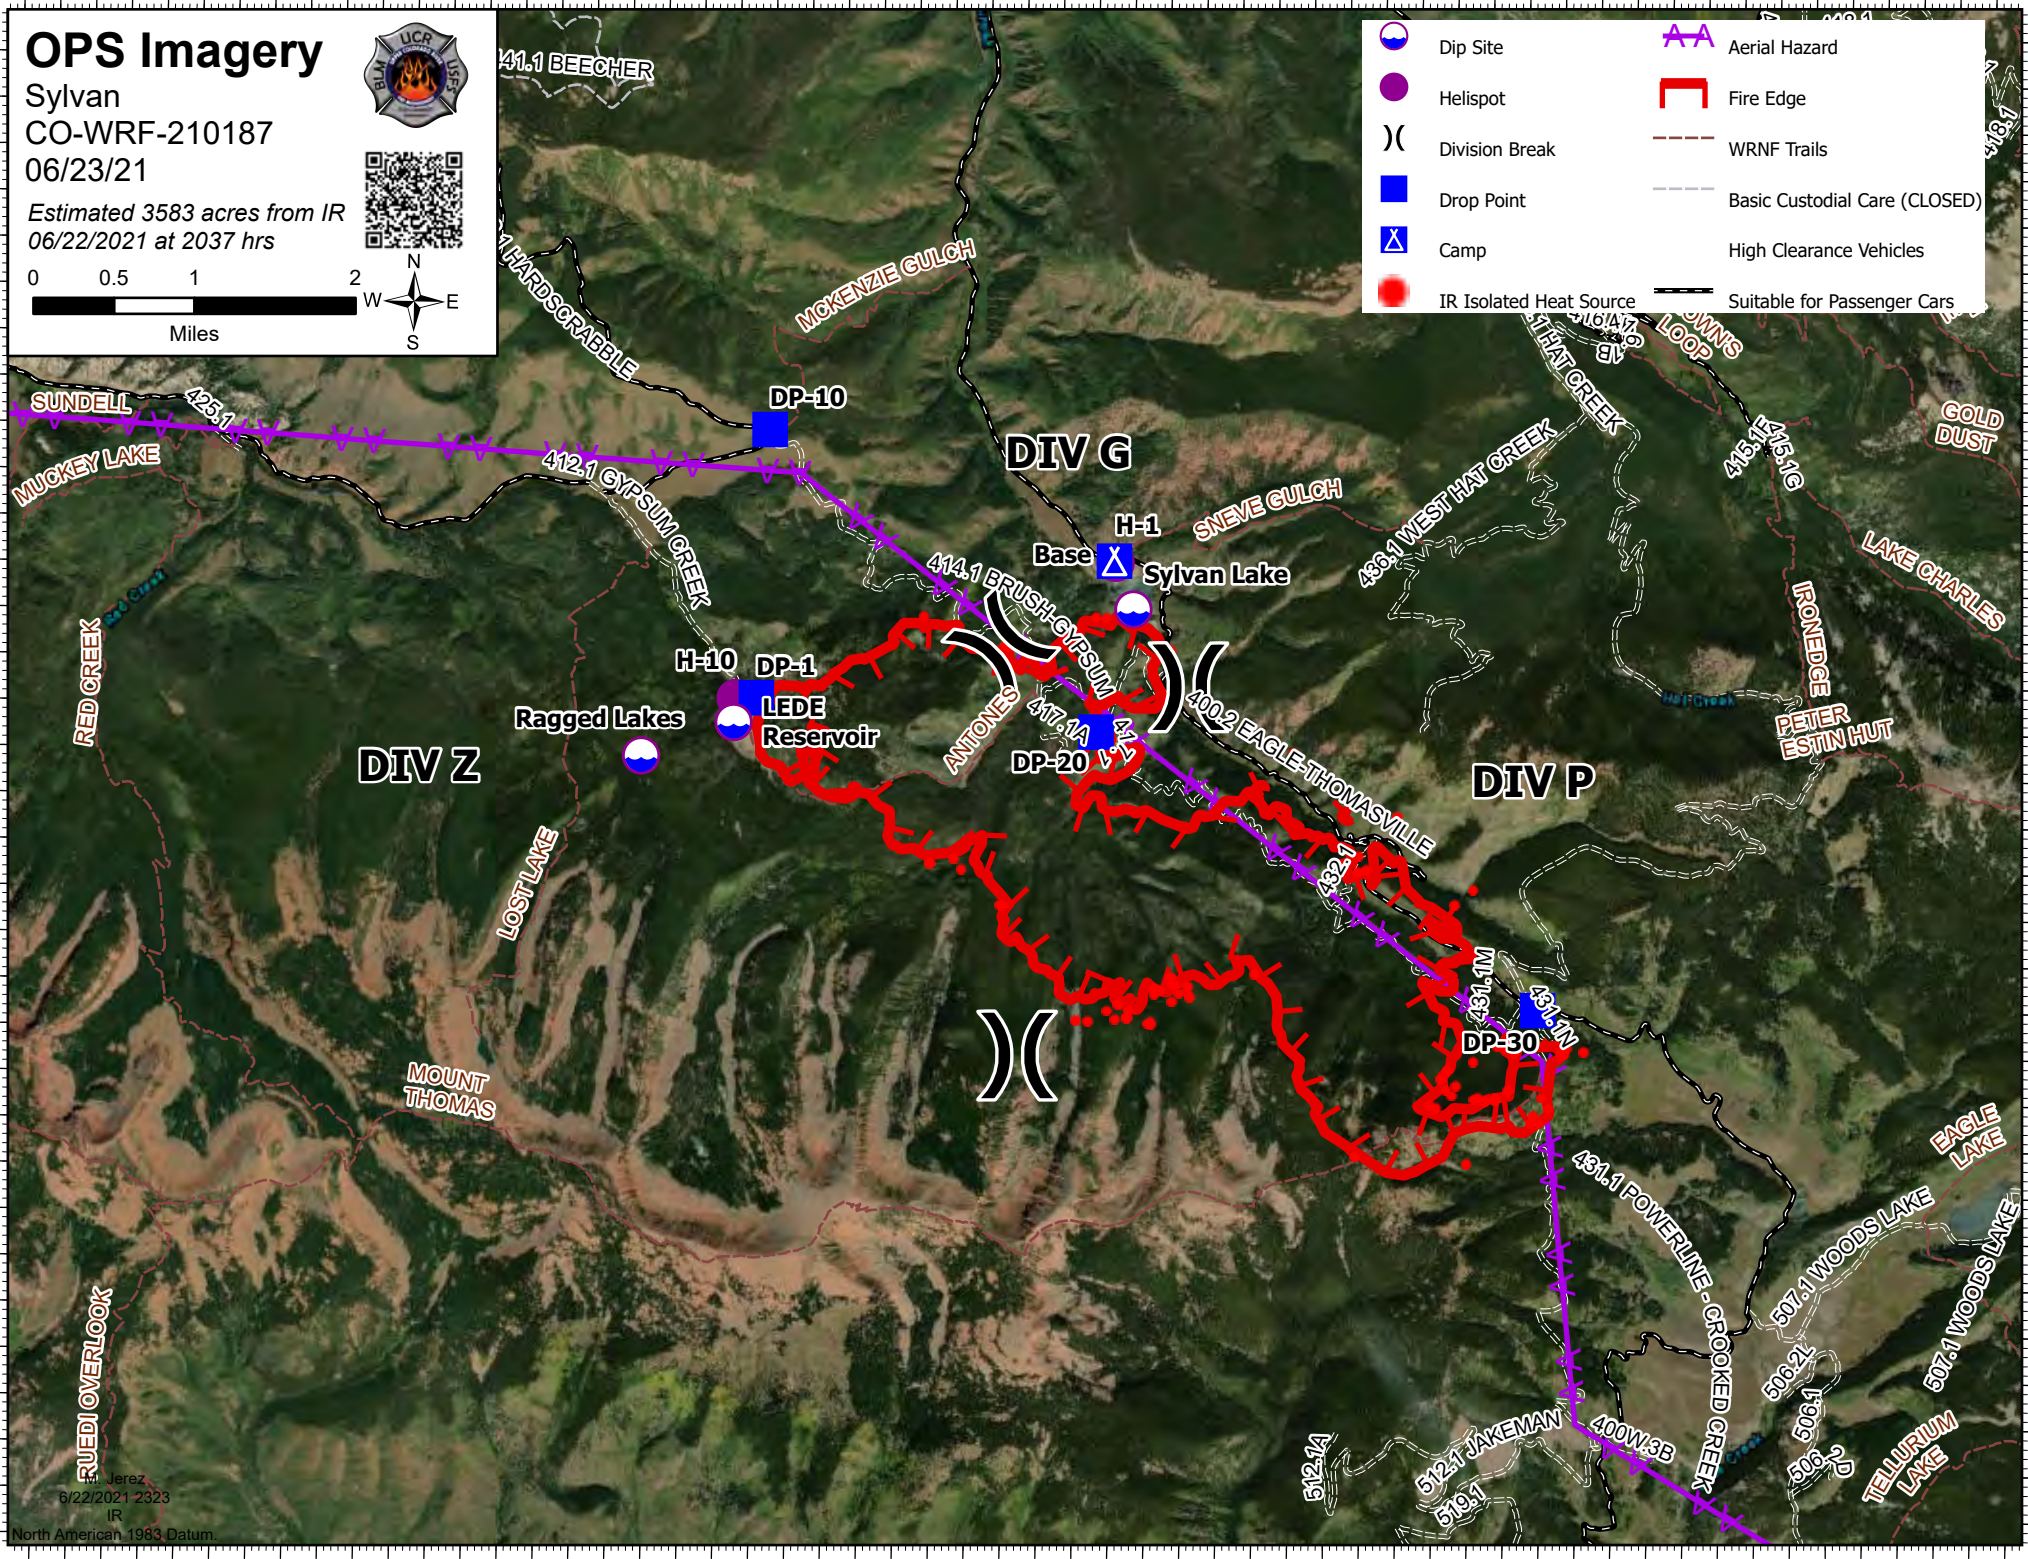

OPS Imagery

Sylvan
CO-WRF-210187
06/23/21

Estimated 3583 acres from IR
06/22/2021 at 2037 hrs

	Dip Site		Aerial Hazard
	Helispot		Fire Edge
	Division Break		WRNF Trails
	Drop Point		Basic Custodial Care (CLOSED)
	Camp		High Clearance Vehicles
	IR Isolated Heat Source		Suitable for Passenger Cars

Jerez
6/22/2021 2323
IR
North American 1983 Datum