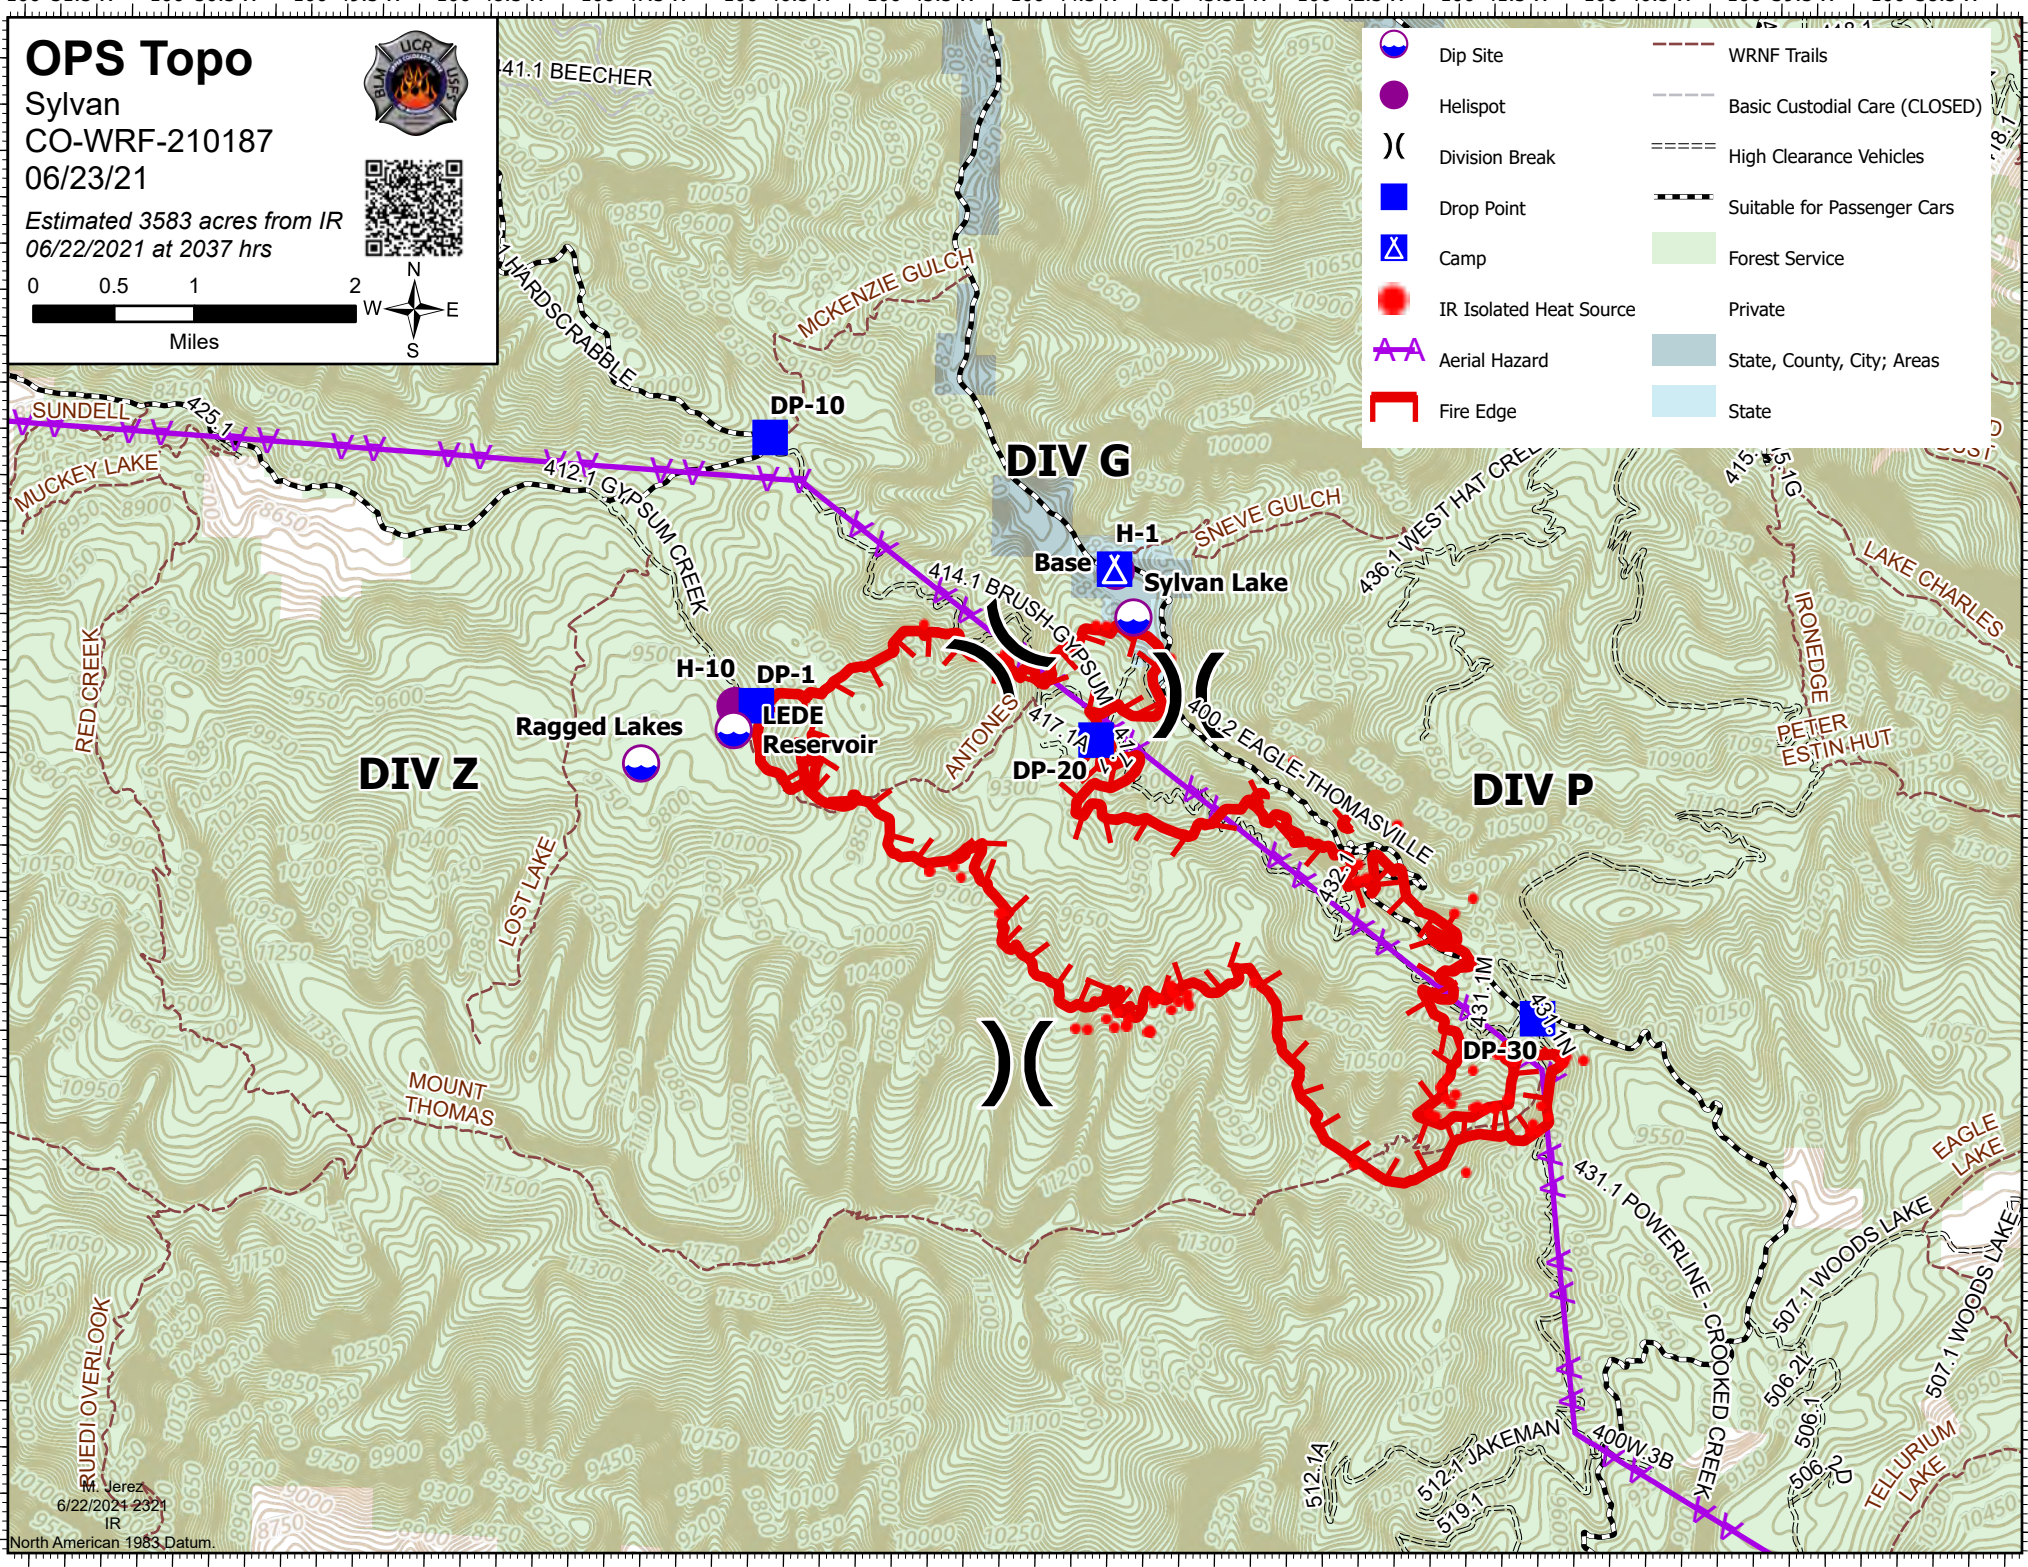

# OPS Topo

Sylvan  
CO-WRF-210187  
06/23/21

Estimated 3583 acres from IR  
06/22/2021 at 2037 hrs

- Dip Site
- Helispot
- Division Break
- Drop Point
- Camp
- IR Isolated Heat Source
- Aerial Hazard
- Fire Edge
- WRNF Trails
- Basic Custodial Care (CLOSED)
- High Clearance Vehicles
- Suitable for Passenger Cars
- Forest Service
- Private
- State, County, City; Areas
- State

Jeréz  
6/22/2021 2321  
IR  
North American 1983 Datum.