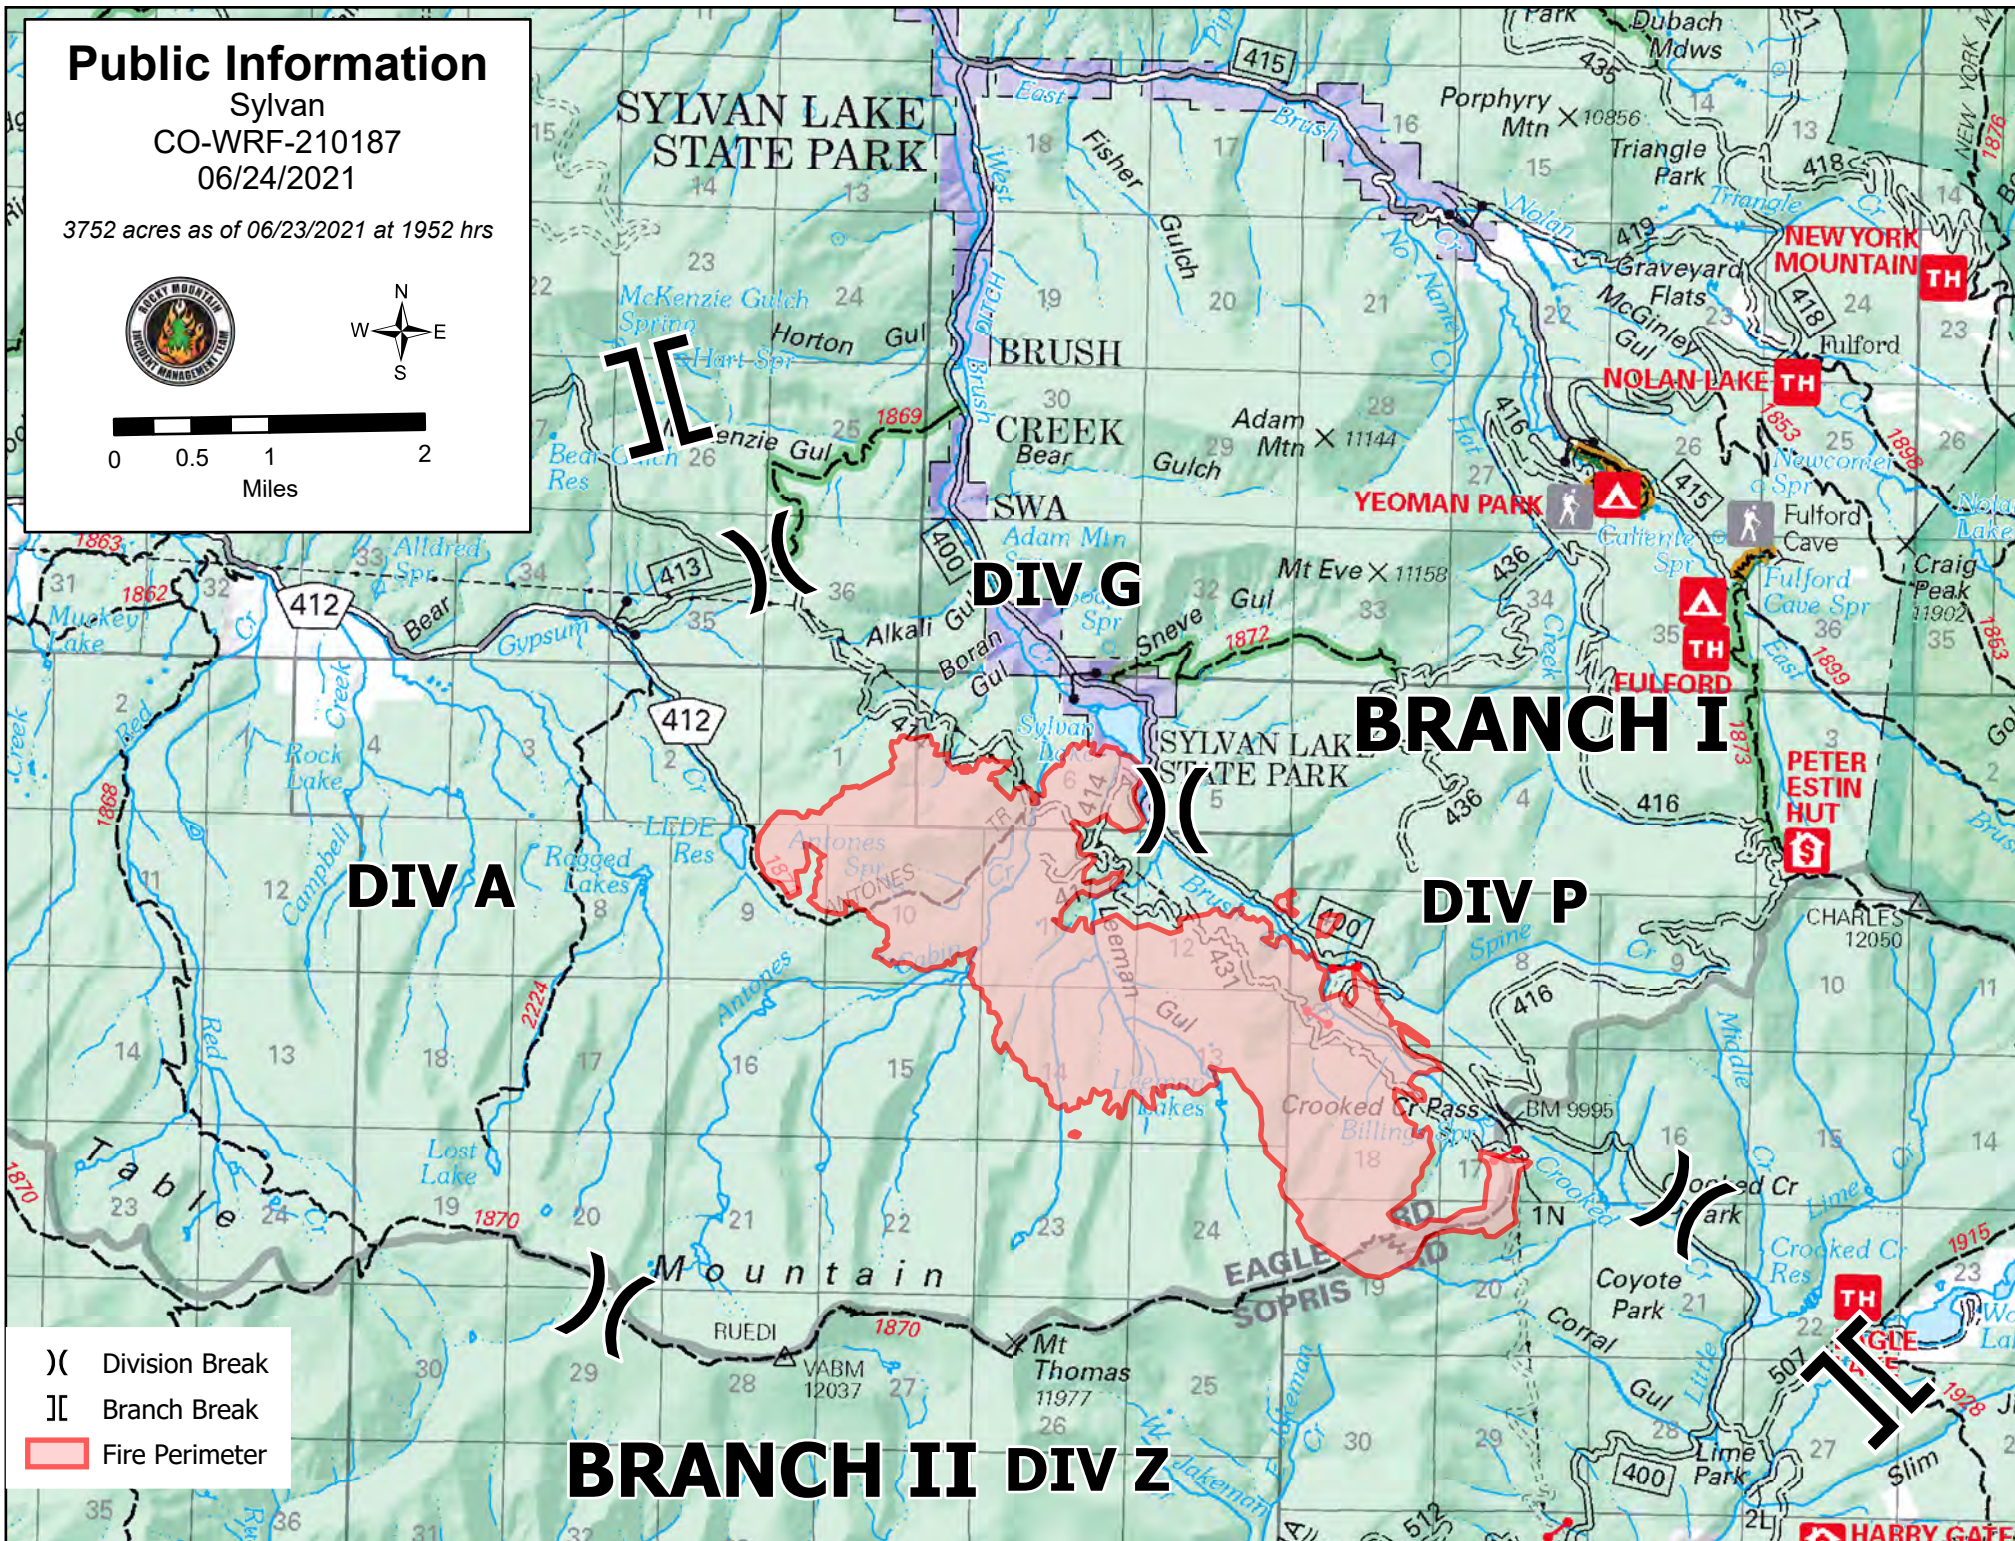

Public Information

Sylvan
CO-WRF-210187
06/24/2021

3752 acres as of 06/23/2021 at 1952 hrs

-) (Division Break
- || Branch Break
- Fire Perimeter

BRANCH II DIV Z