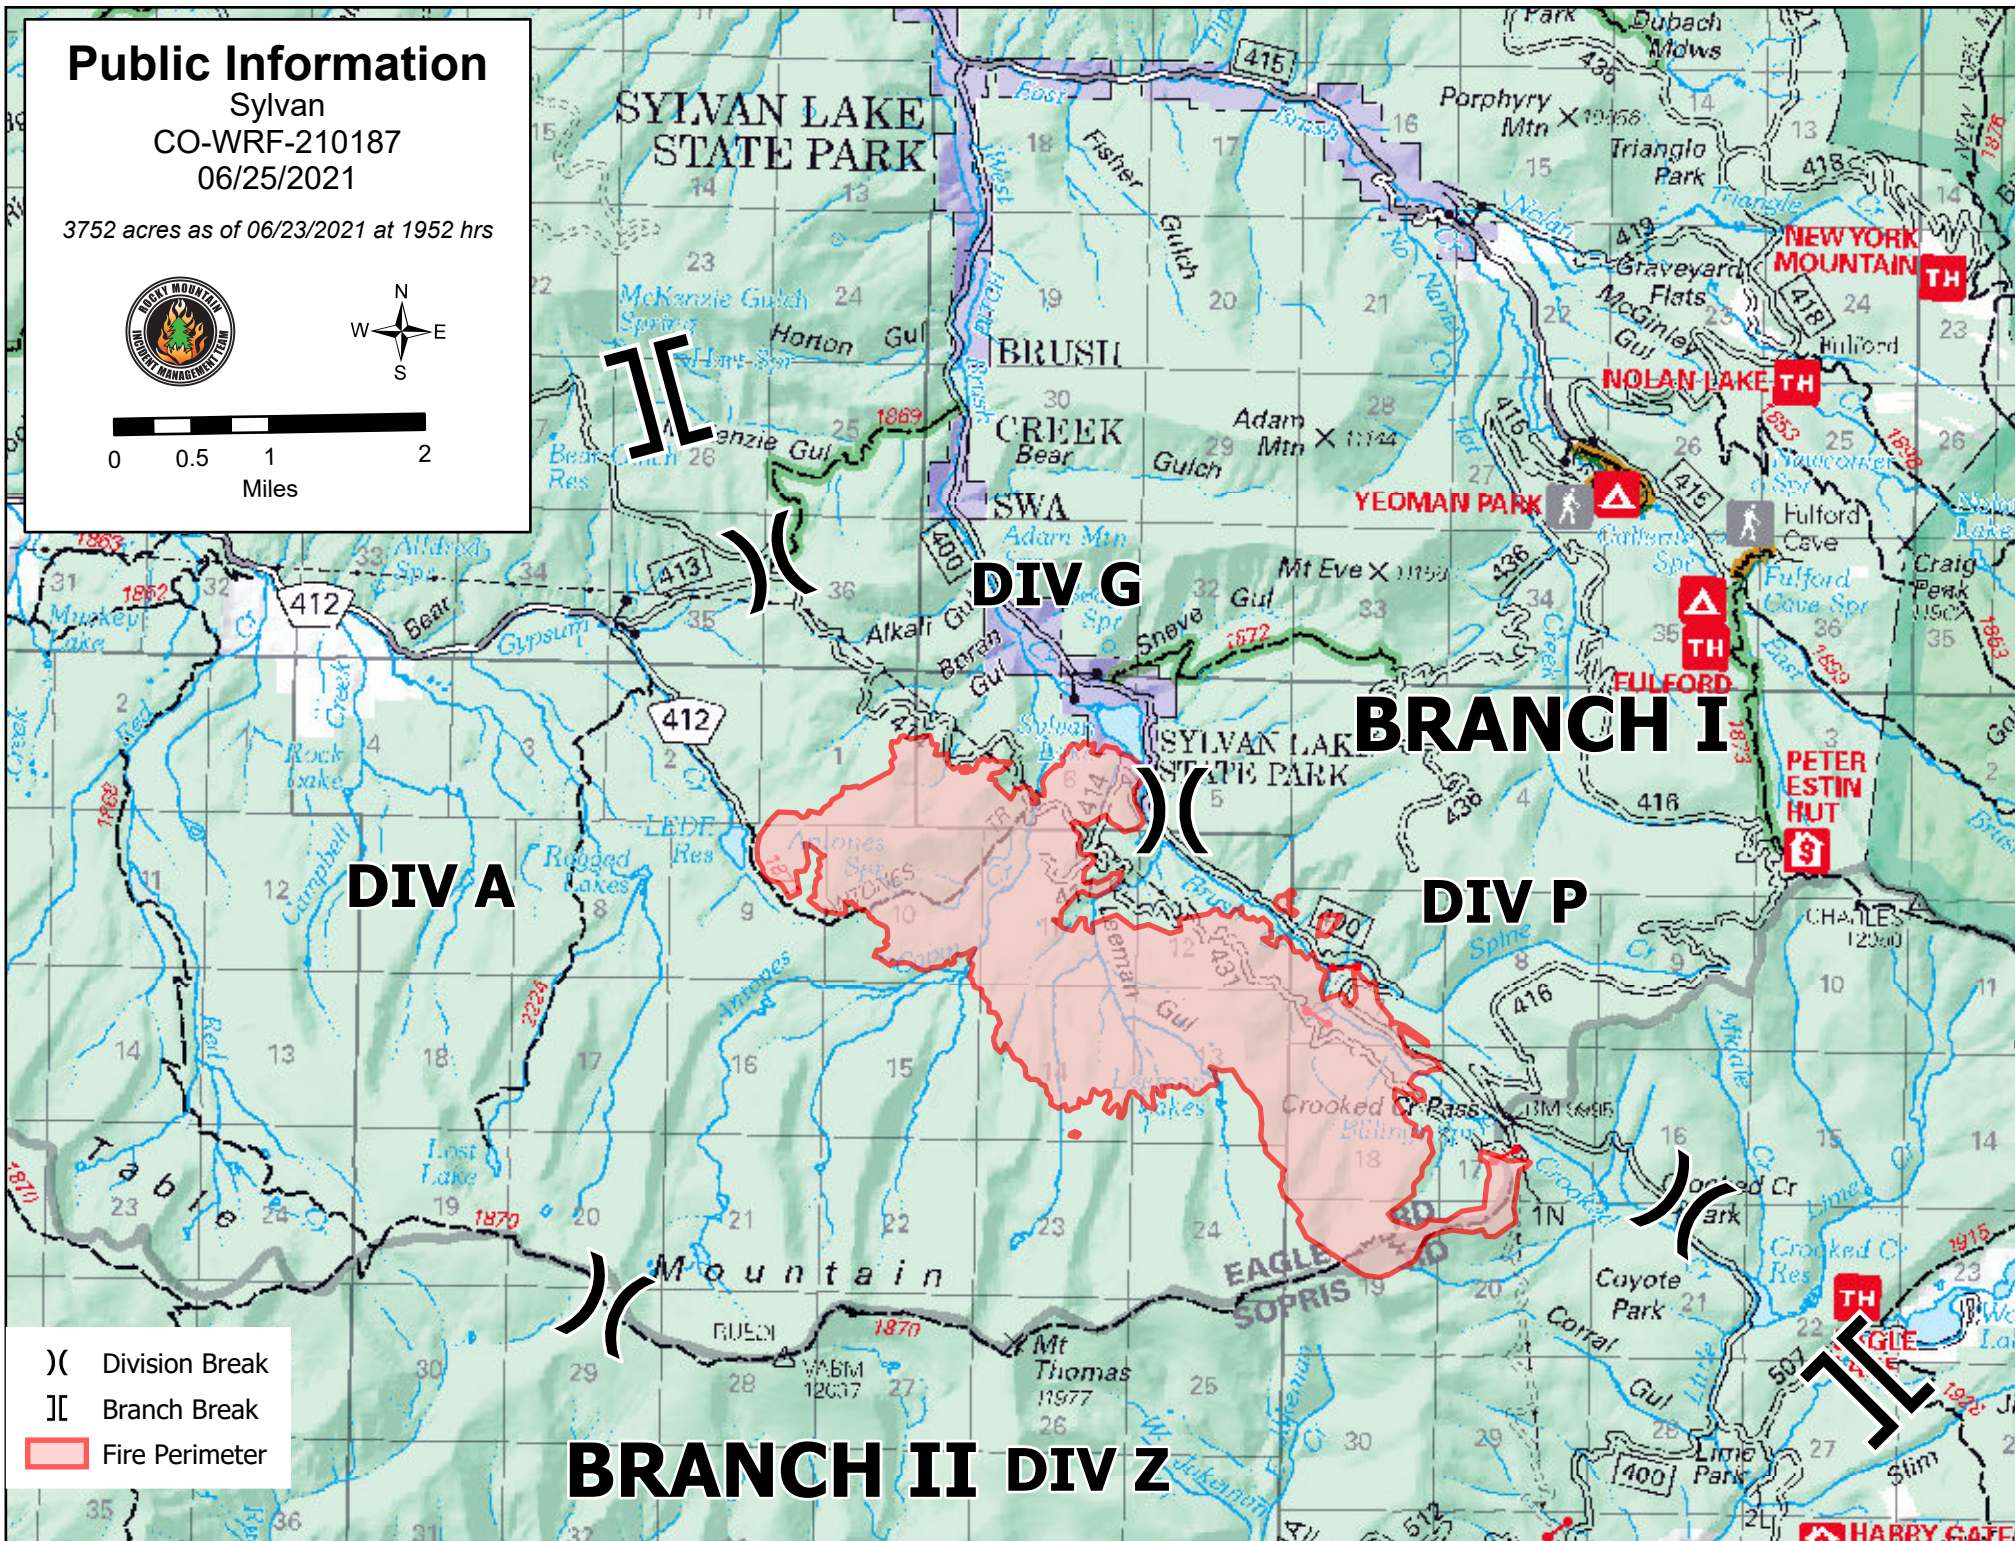

Public Information

Sylvan
CO-WRF-210187
06/25/2021

3752 acres as of 06/23/2021 at 1952 hrs

-) (Division Break
-] [Branch Break
- Fire Perimeter

BRANCH II DIV Z